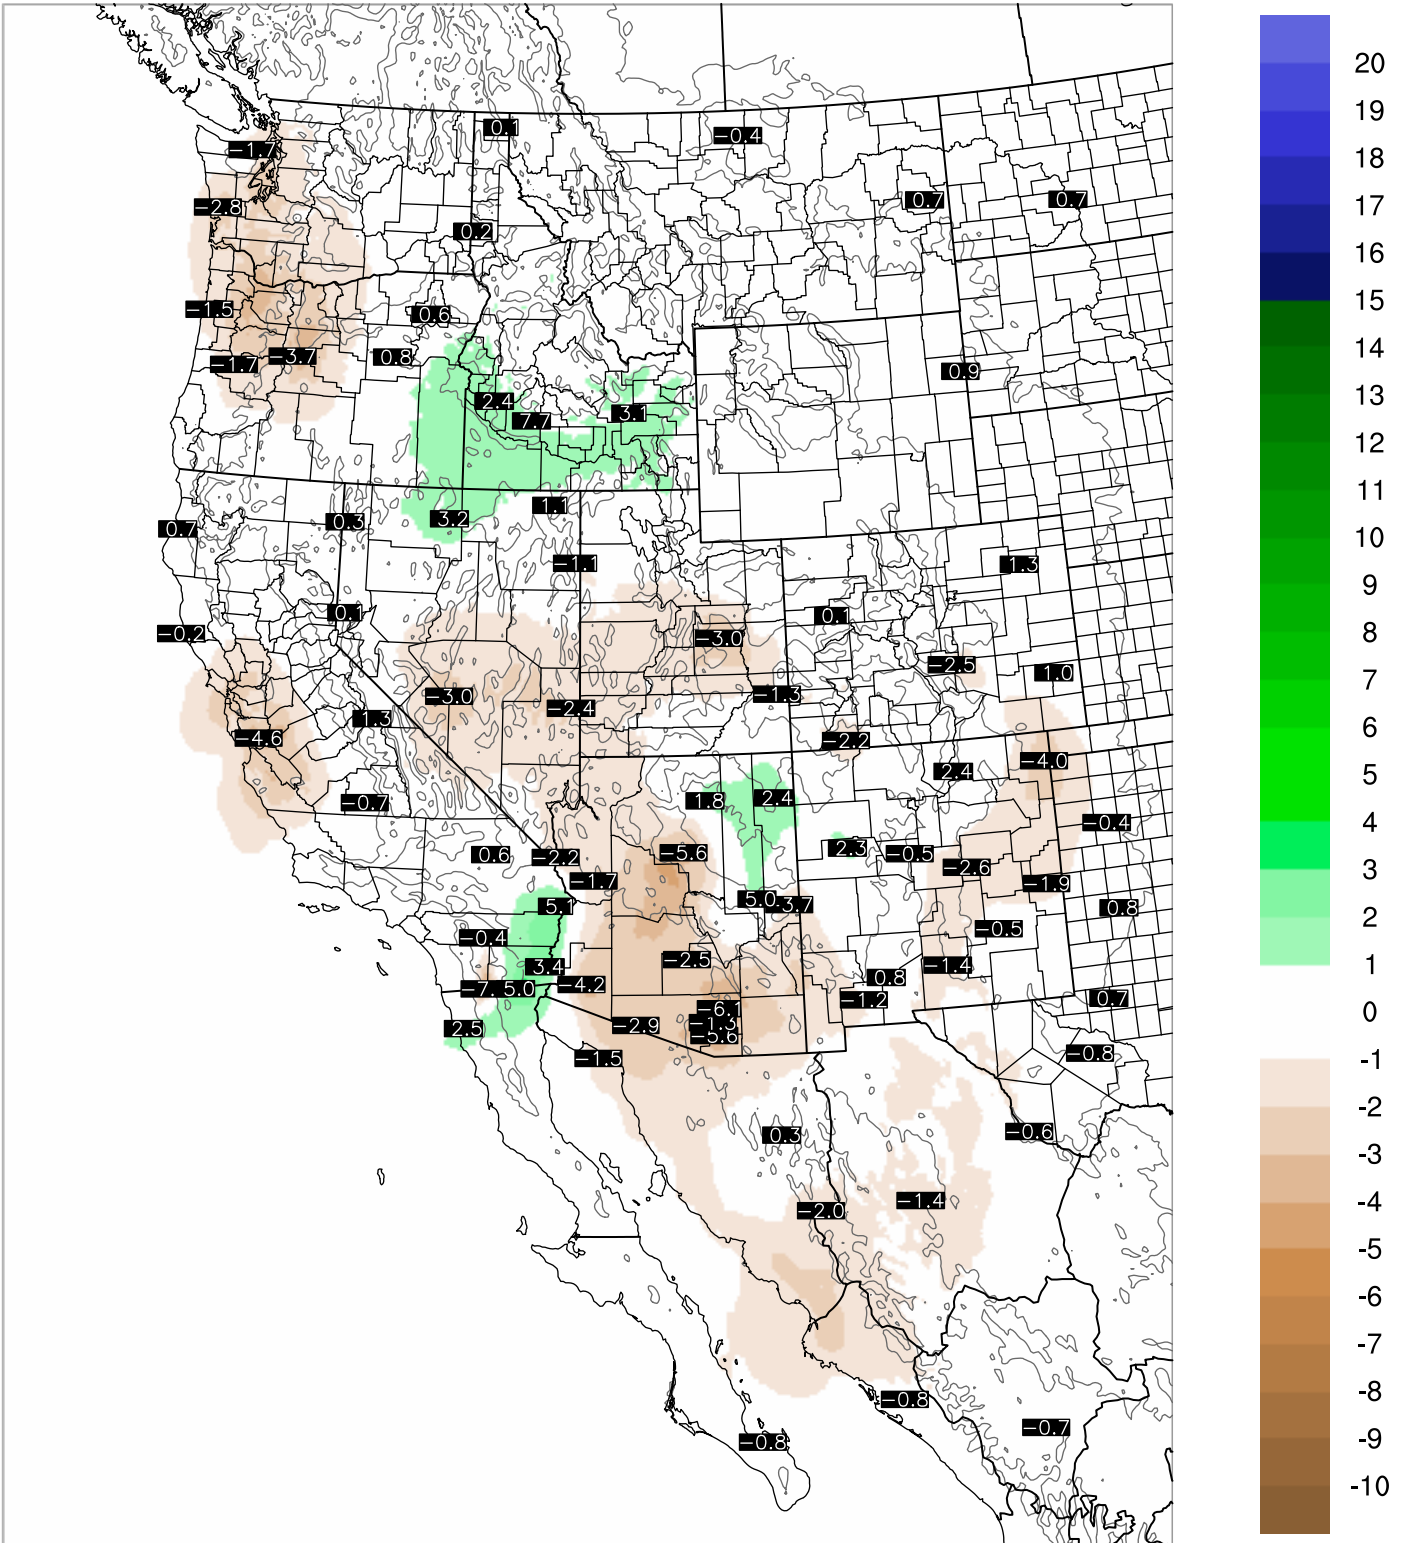

# Corrected PWV 12 Sep 2021 23:45 UTC

# PWV Error(mm) Obs-Init

Corrected PWV 12 Sep 2021 23:45 UTC

PWV Error(mm) Obs-Init