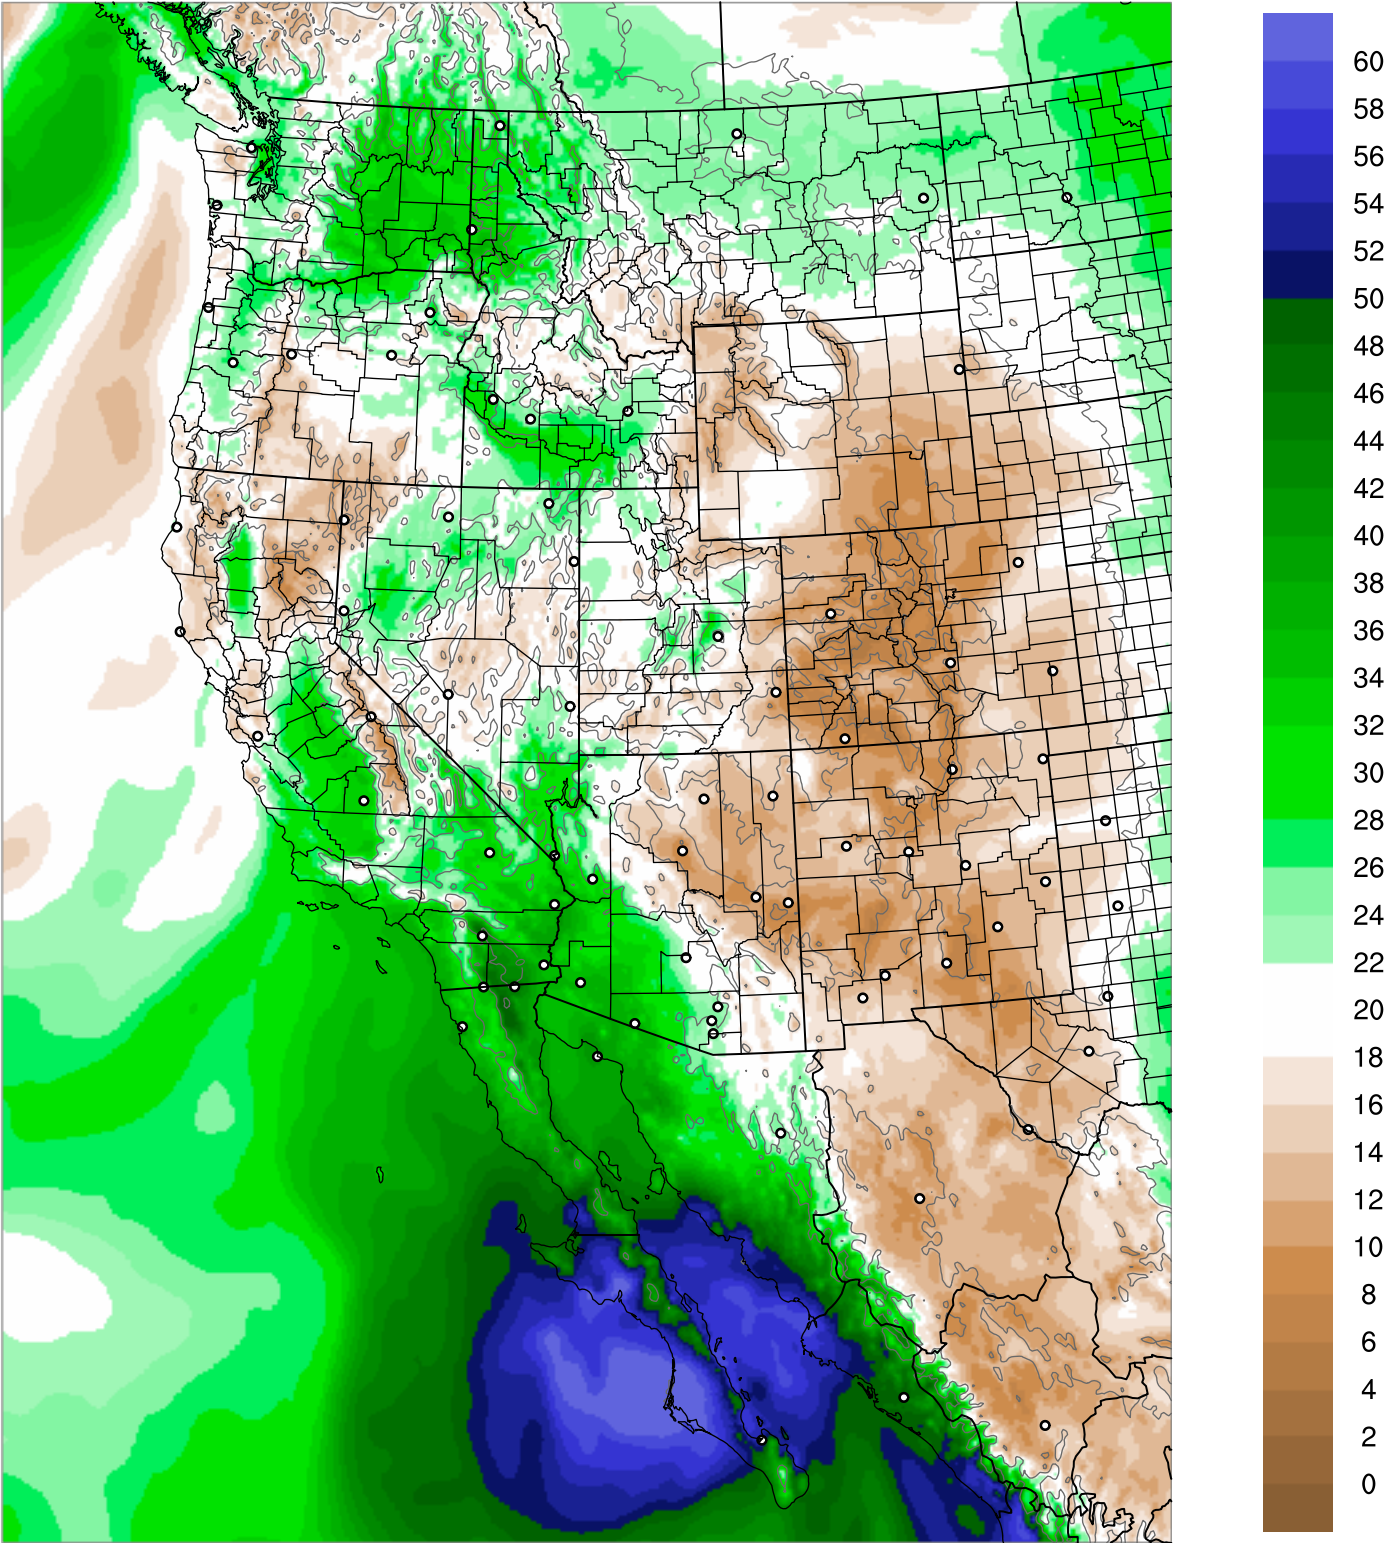

Corrected PWV 10 Sep 2021 23:45 UTC

PWV Error(mm) Obs-Init

Corrected PWV 10 Sep 2021 23:45 UTC

PWV Error(mm) Obs-Init