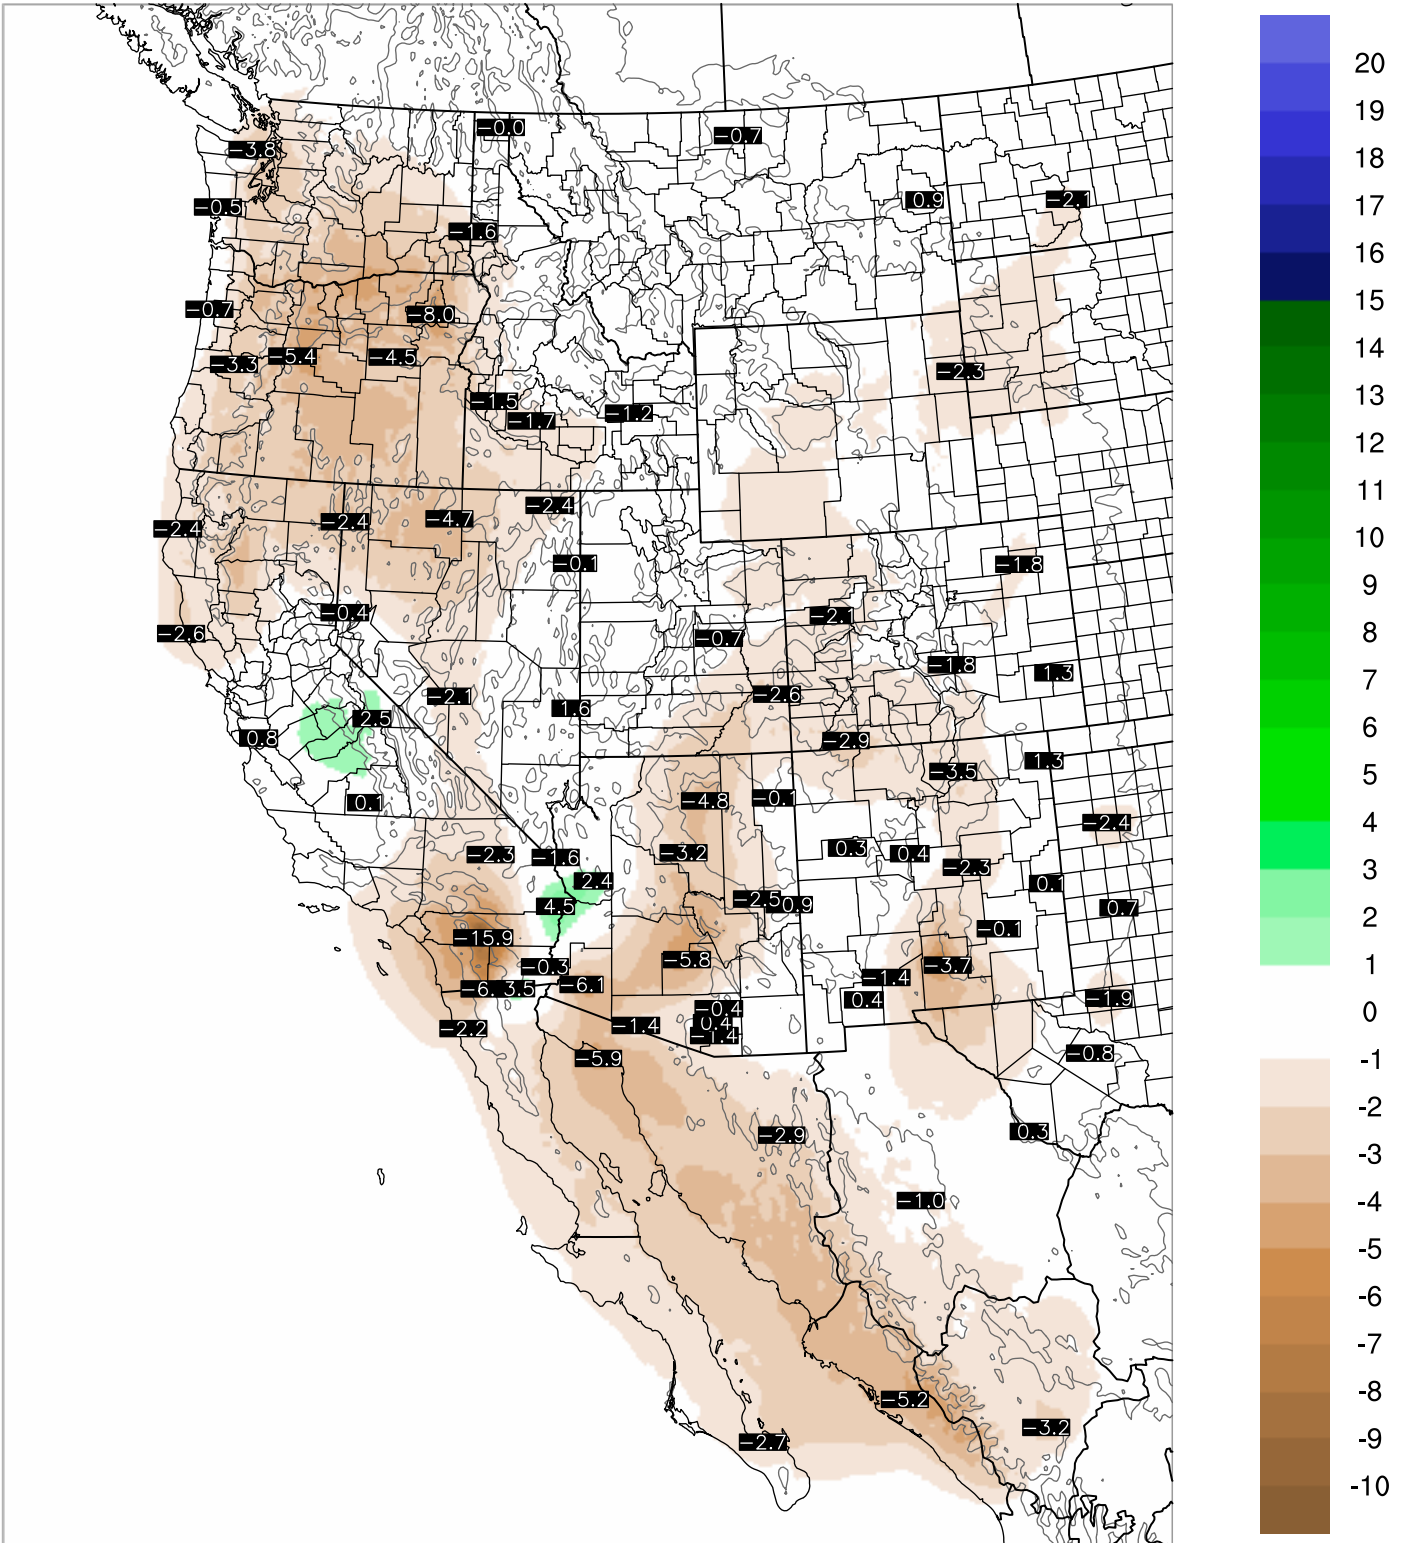

Corrected PWV 10 Sep 2021 23:45 UTC

PWV Error(mm) Obs-Init

Corrected PWV 10 Sep 2021 23:45 UTC

PWV Error(mm) Obs-Init