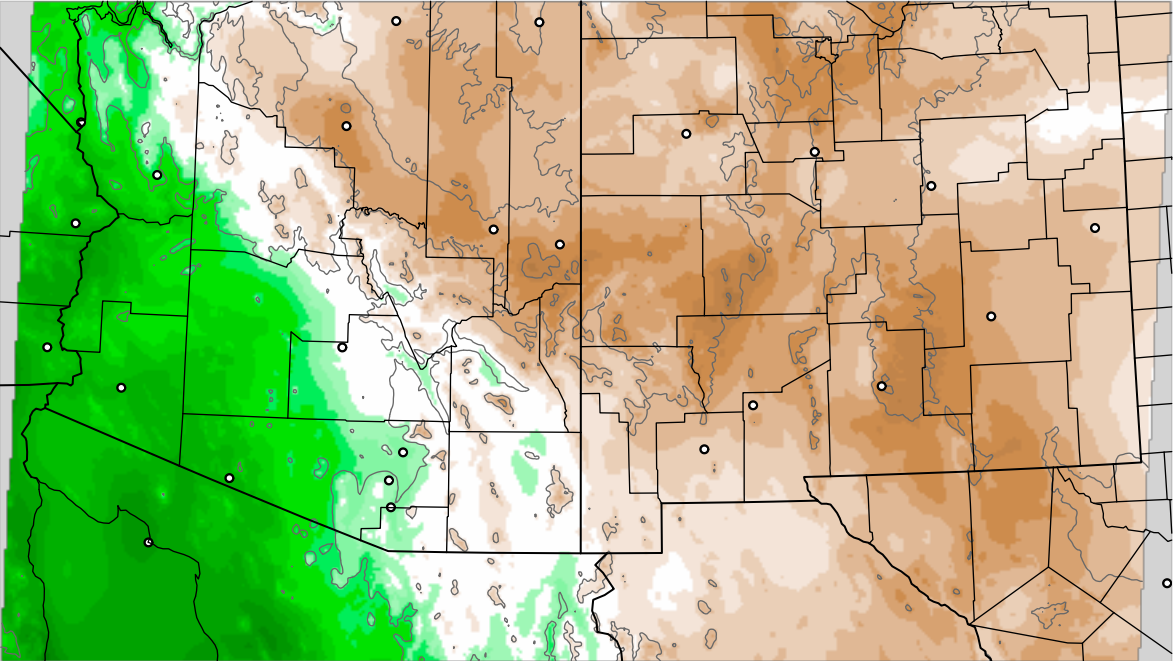

Corrected PWV 10 Sep 2021 23:45 UTC

PWV Error(mm) Obs-Init

Corrected PWV 10 Sep 2021 23:45 UTC

PWV Error(mm) Obs-Init