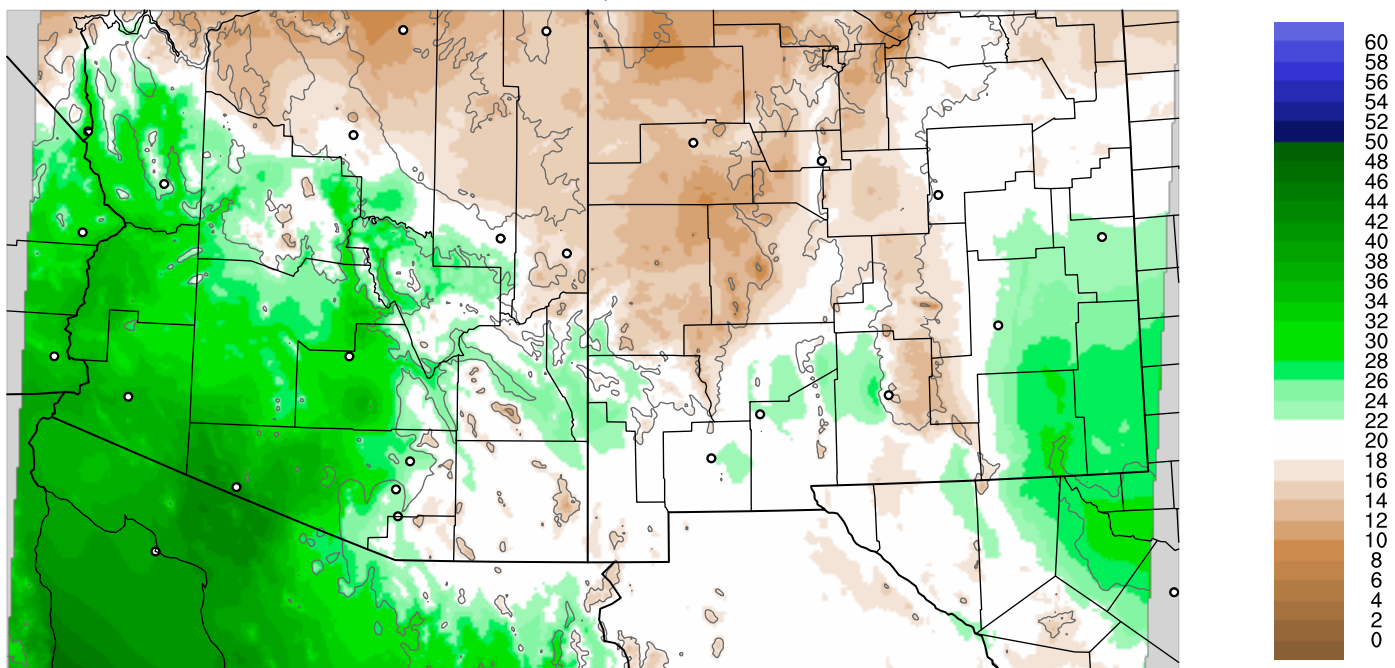

Corrected PWV 8 Sep 2021 23:45 UTC

PWV Error(mm) Obs-Init

Corrected PWV 8 Sep 2021 23:45 UTC

PWV Error(mm) Obs-Init