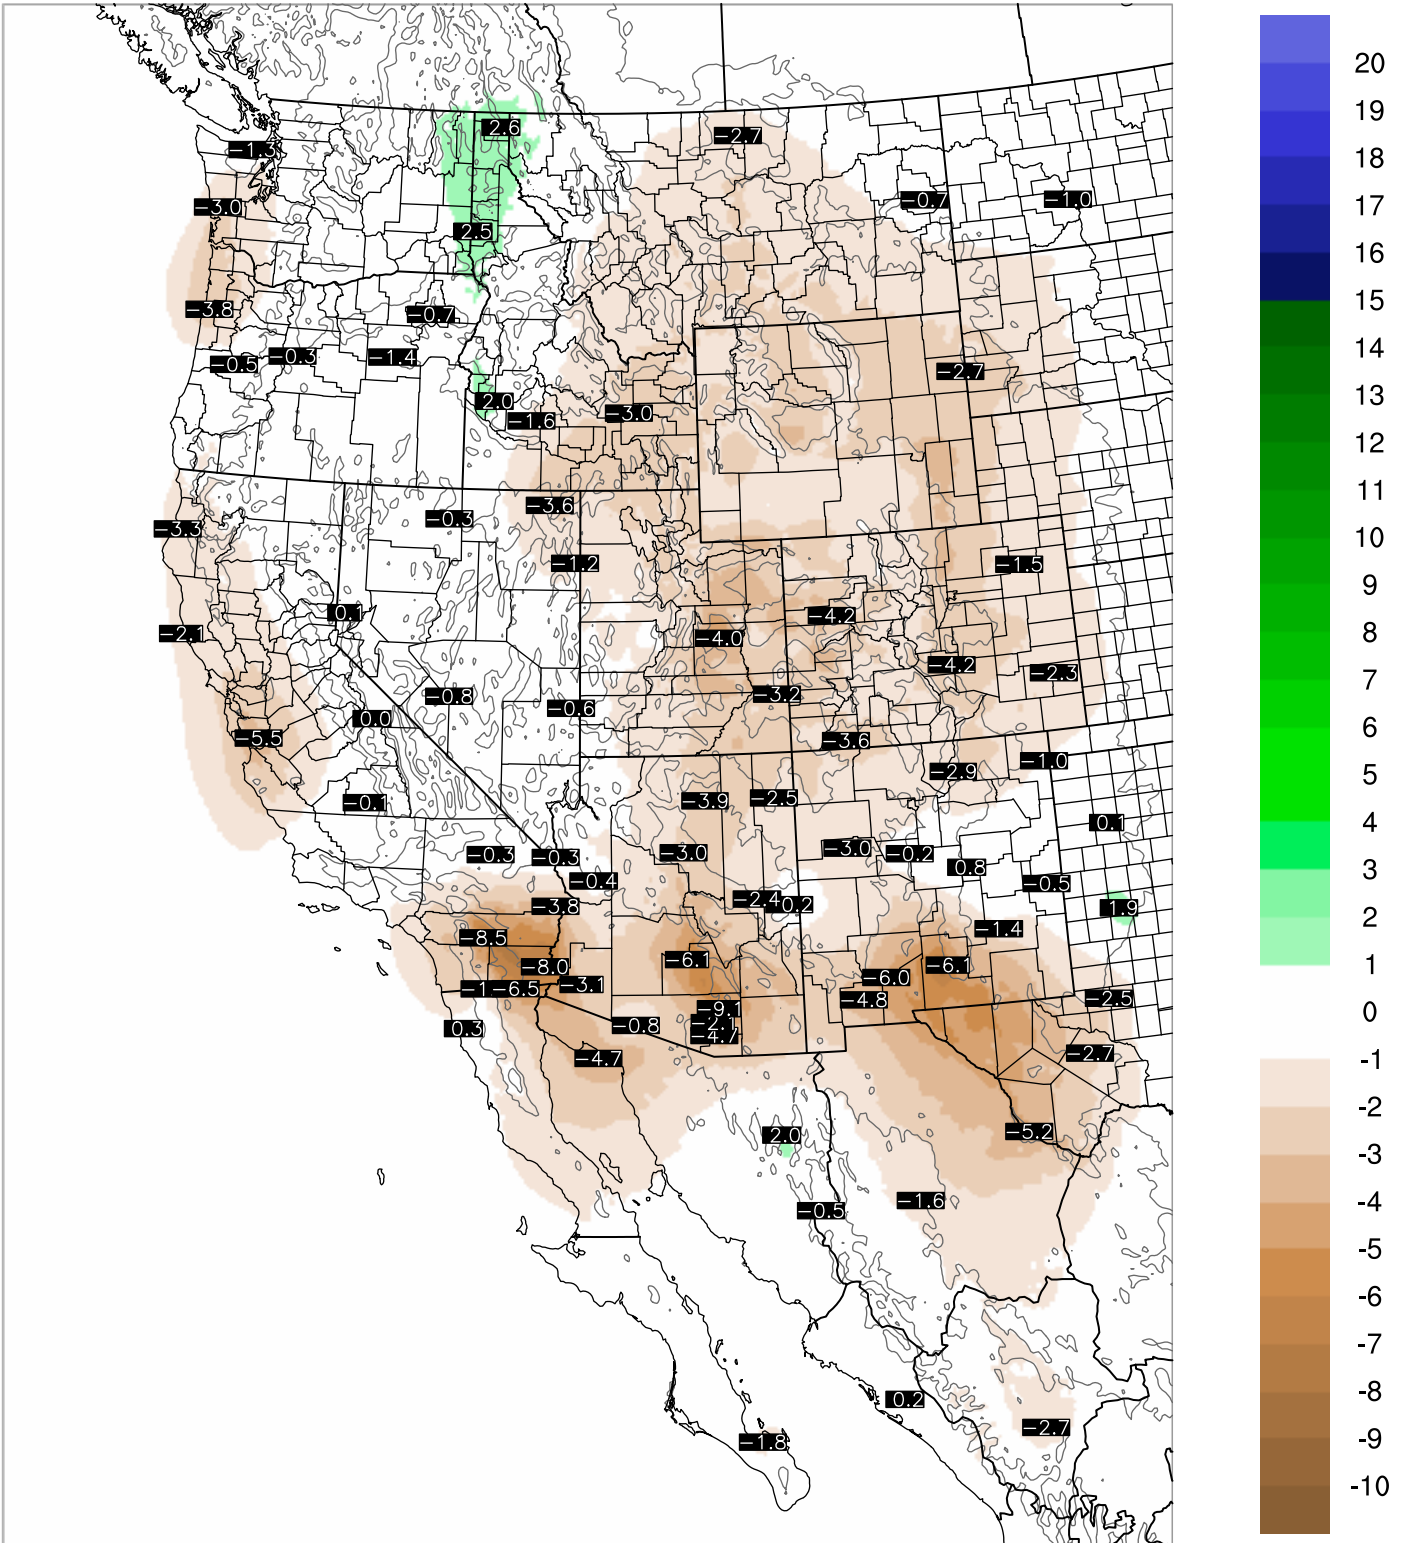

Corrected PWV 8 Sep 2021 23:45 UTC

PWV Error(mm) Obs-Init

Corrected PWV 8 Sep 2021 23:45 UTC

PWV Error(mm) Obs-Init