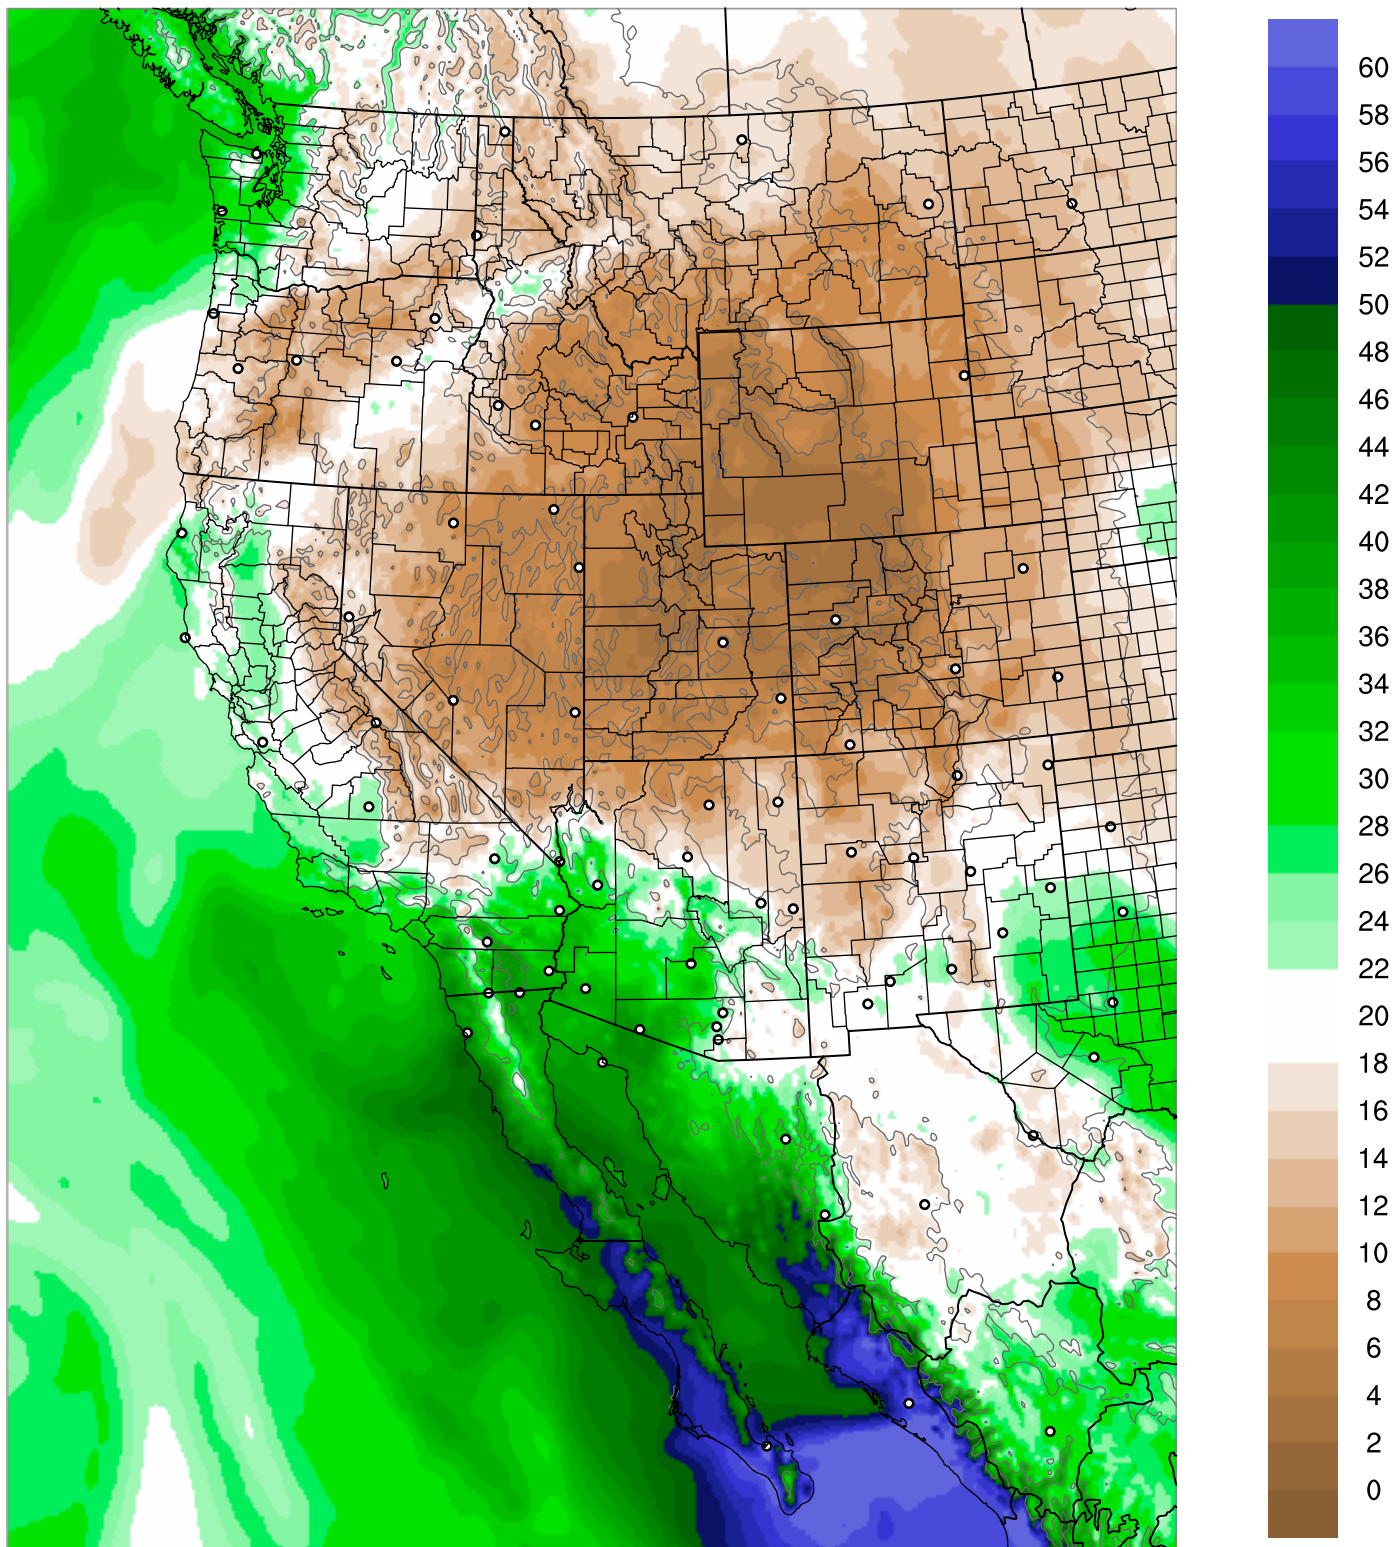

Corrected PWV 8 Sep 2021 23:45 UTC

PWV Error(mm) Obs-Init

Corrected PWV 8 Sep 2021 23:45 UTC

PWV Error(mm) Obs-Init