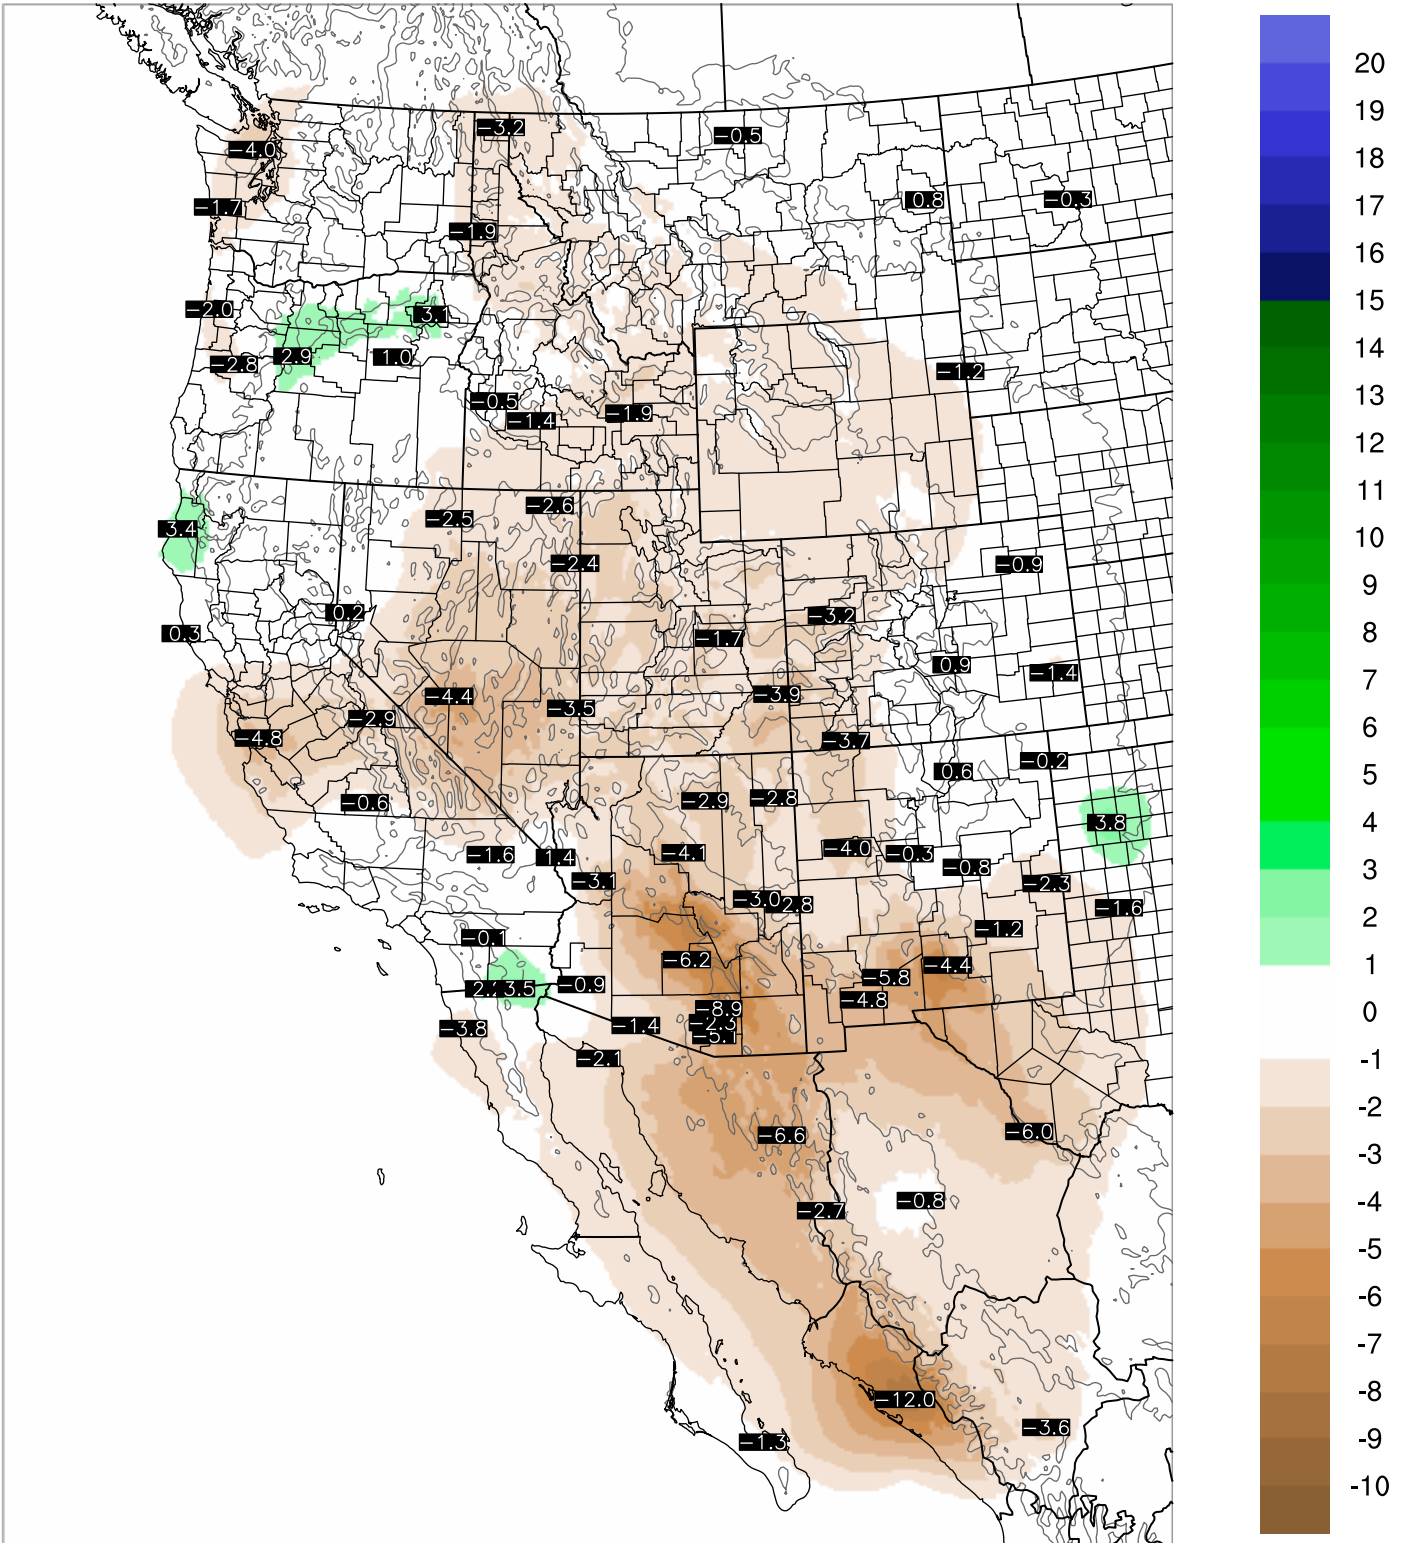

# Corrected PWV 7 Sep 2021 23:45 UTC

# PWV Error(mm) Obs-Init

Corrected PWV 7 Sep 2021 23:45 UTC

PWV Error(mm) Obs-Init