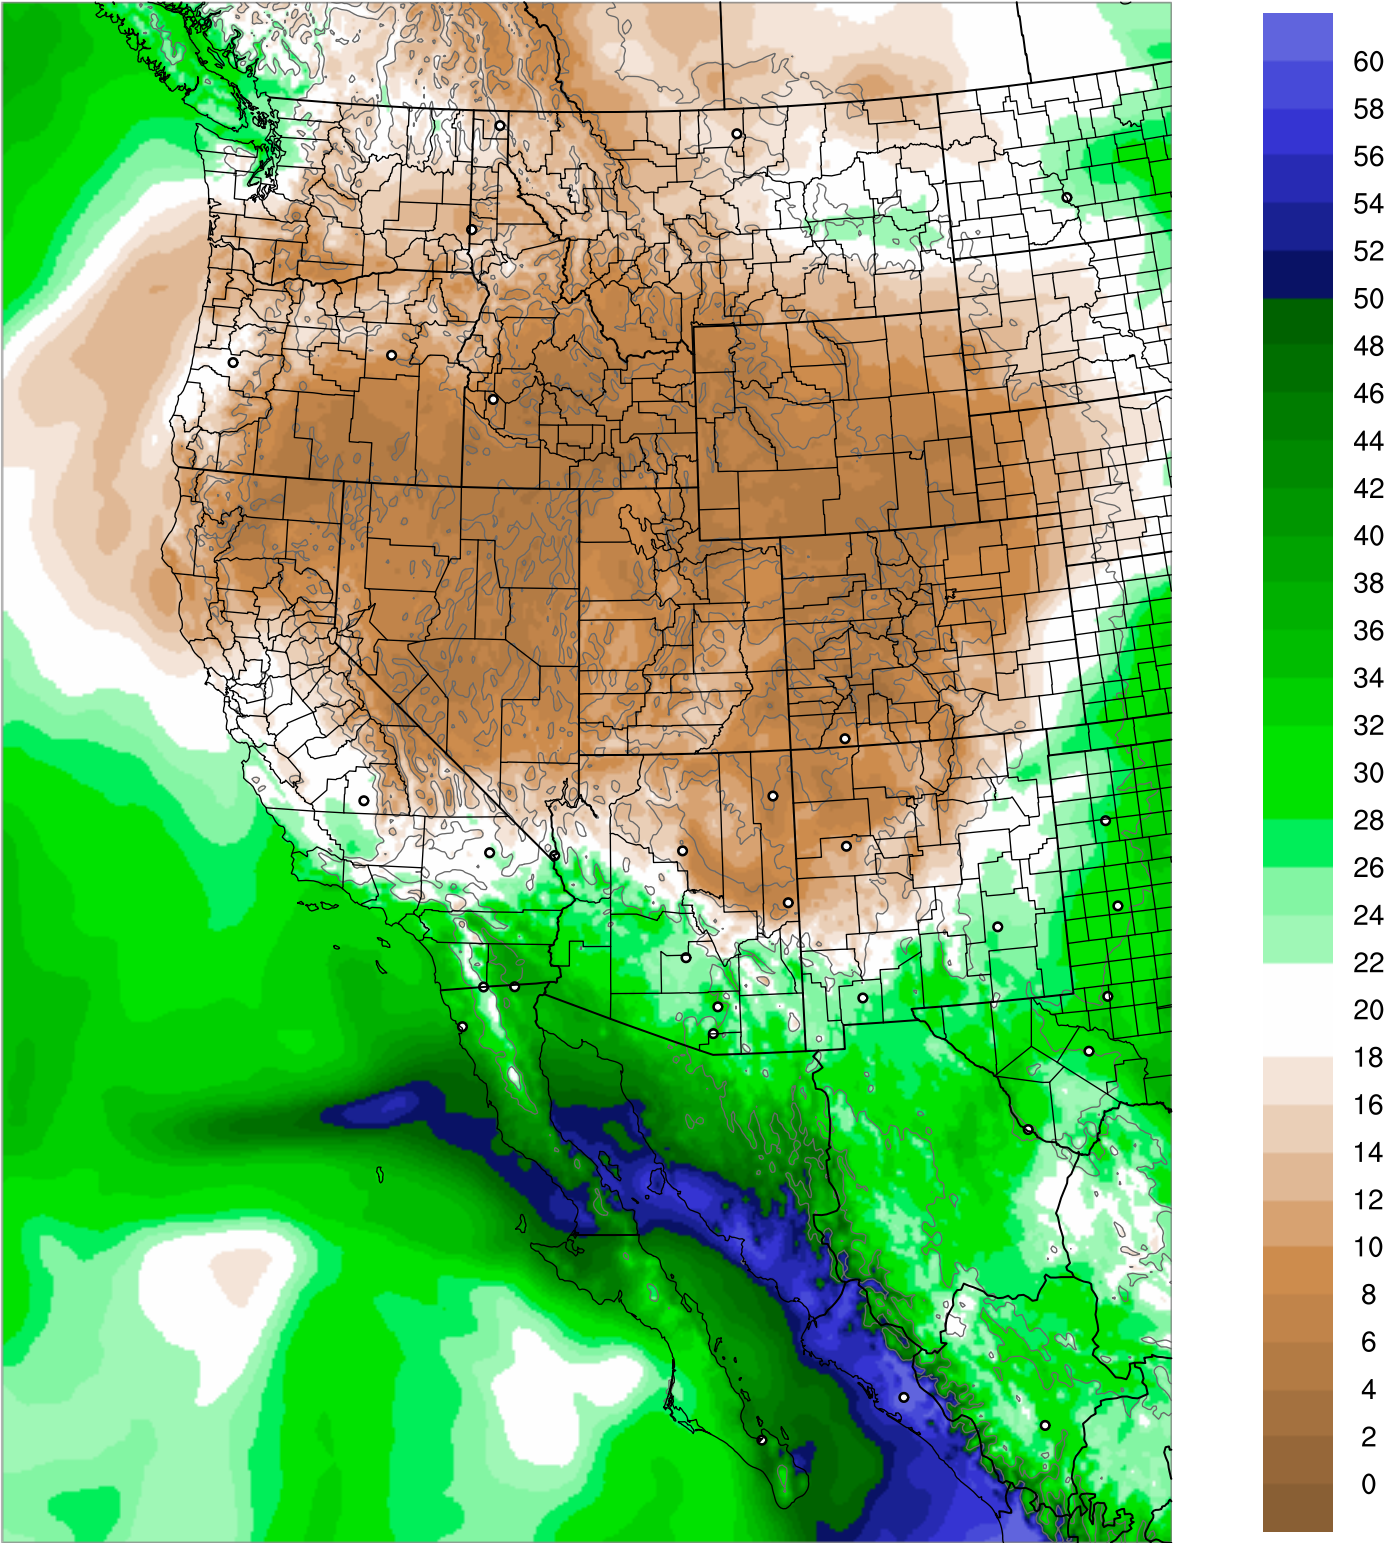

Corrected PWV 6 Sep 2021 23:45 UTC

PWV Error(mm) Obs-Init

Corrected PWV 6 Sep 2021 23:45 UTC

PWV Error(mm) Obs-Init