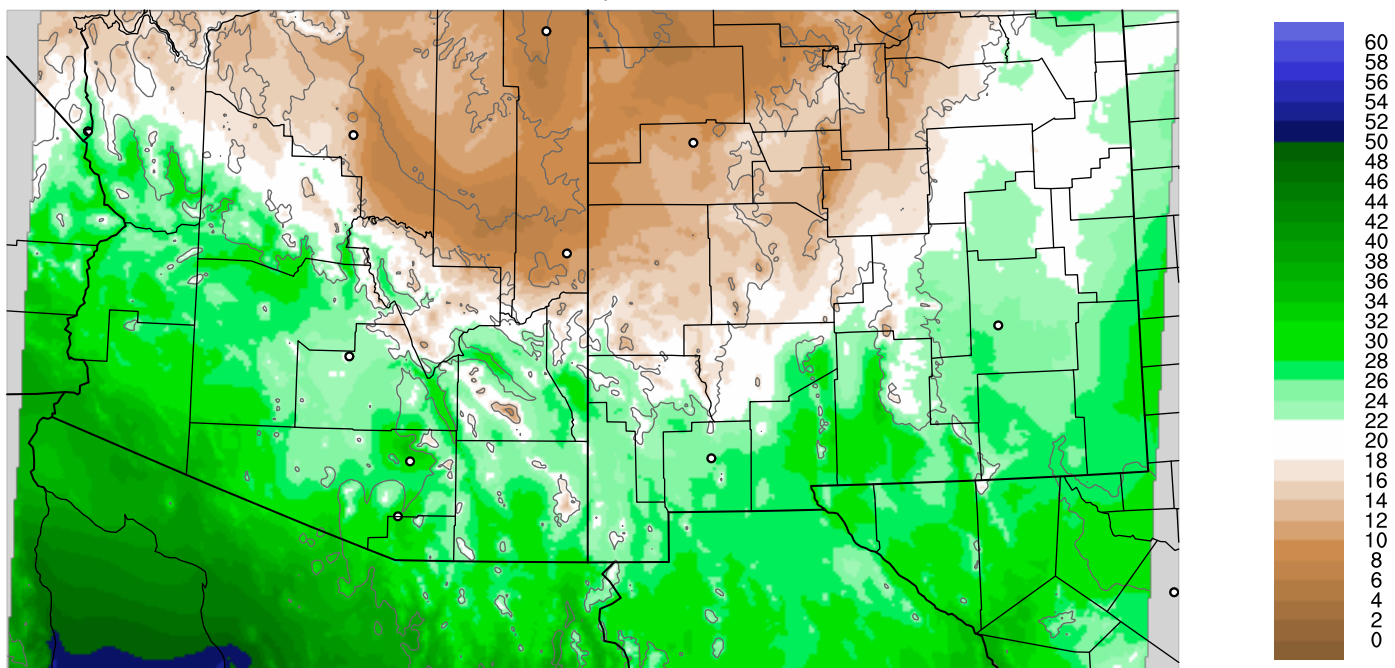

Corrected PWV 6 Sep 2021 23:45 UTC

PWV Error(mm) Obs-Init

Corrected PWV 6 Sep 2021 23:45 UTC

PWV Error(mm) Obs-Init