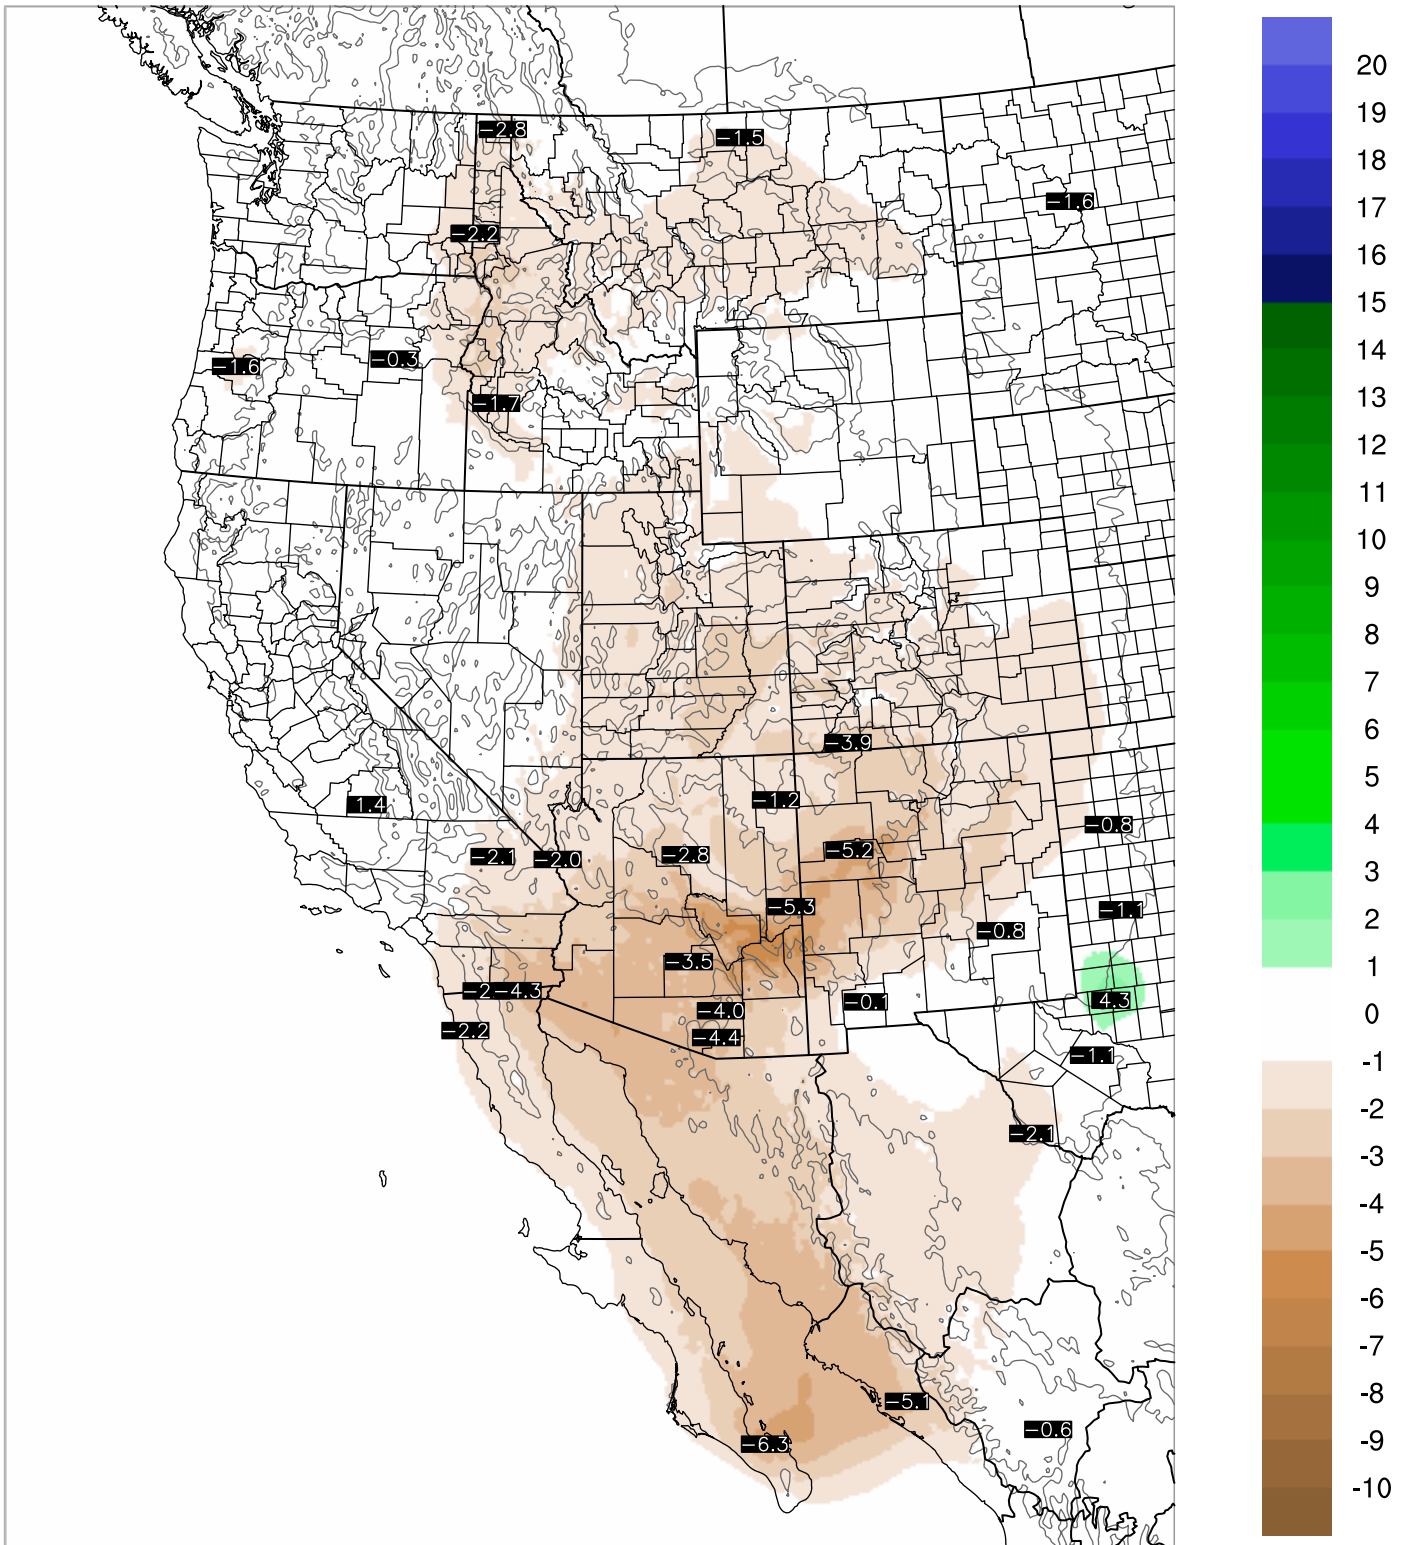

Corrected PWV 6 Sep 2021 23:45 UTC

PWV Error(mm) Obs-Init

Corrected PWV 6 Sep 2021 23:45 UTC

PWV Error(mm) Obs-Init