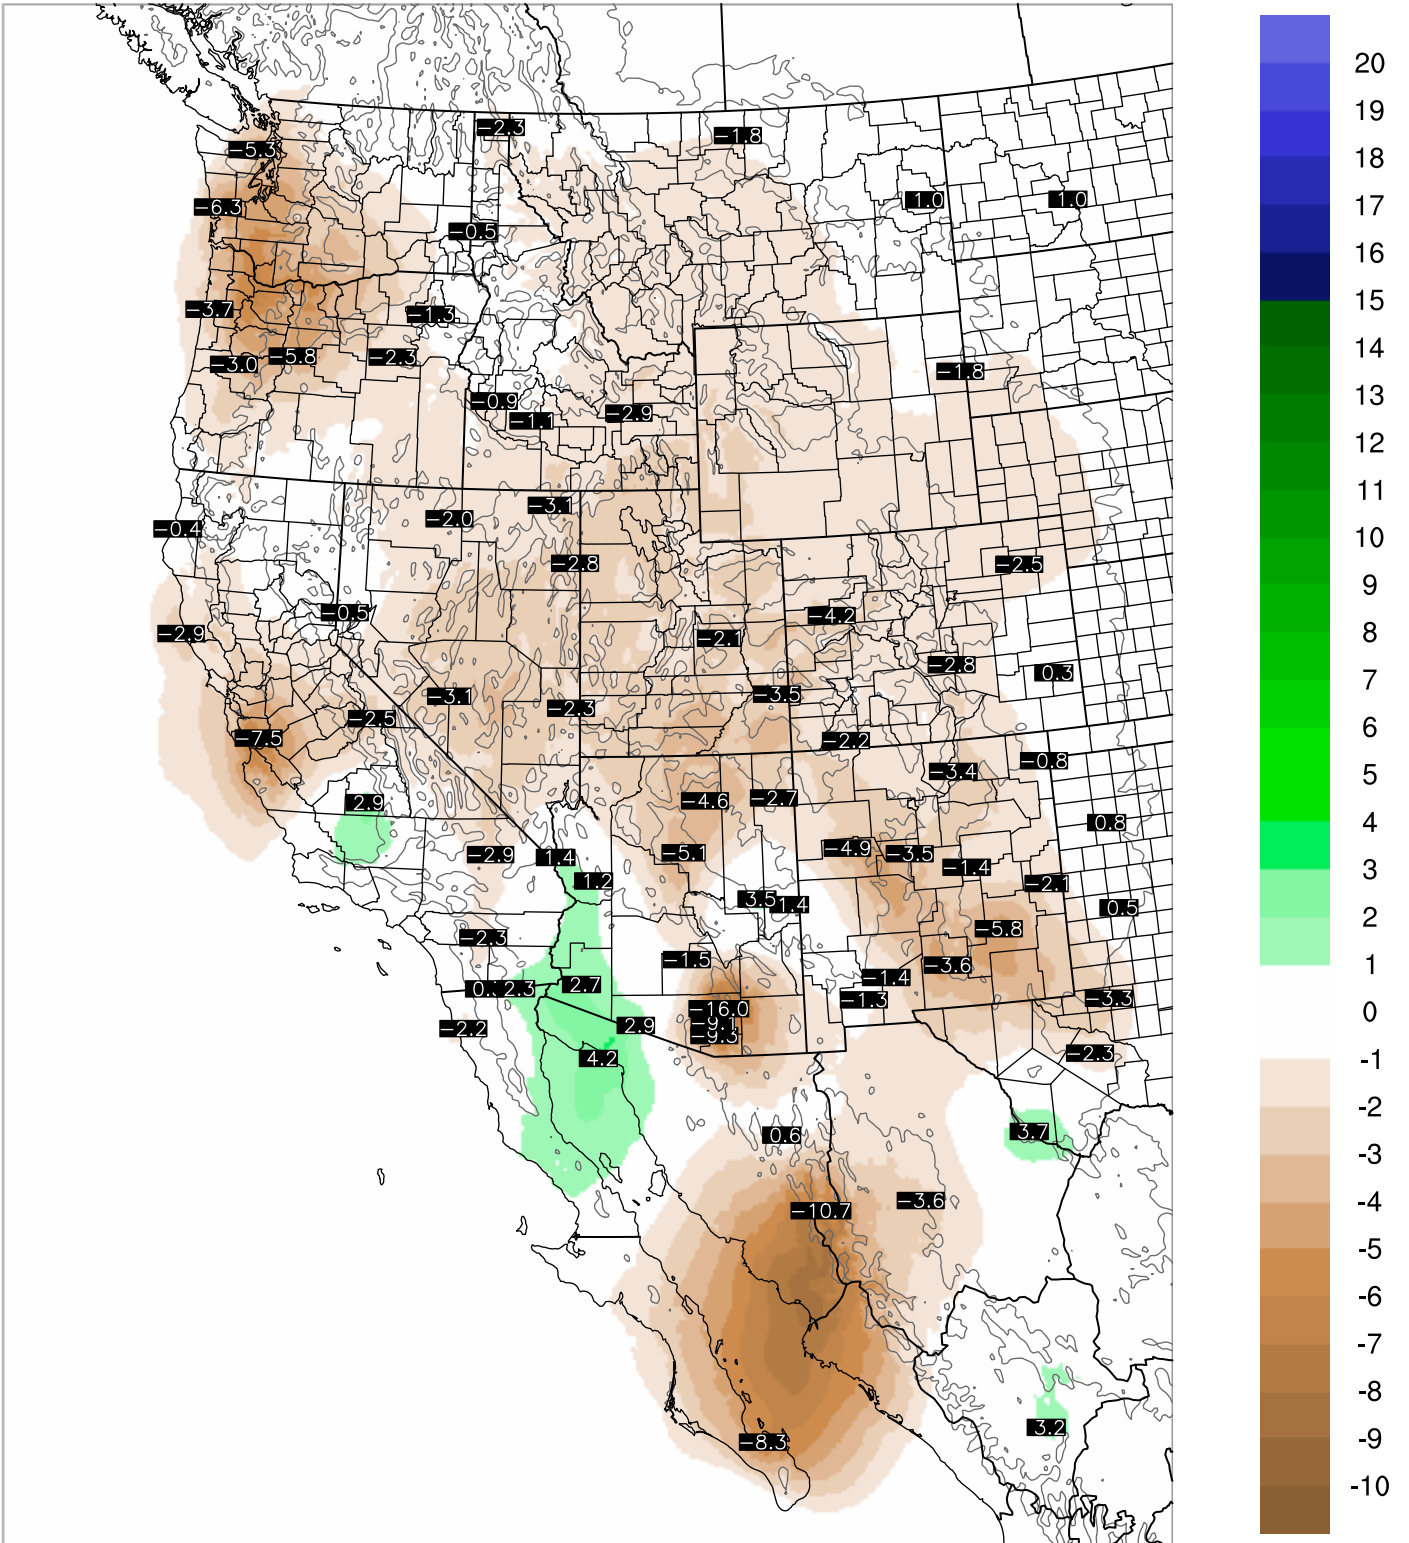

Corrected PWV 5 Sep 2021 23:45 UTC

PWV Error(mm) Obs-Init

Corrected PWV 5 Sep 2021 23:45 UTC

PWV Error(mm) Obs-Init