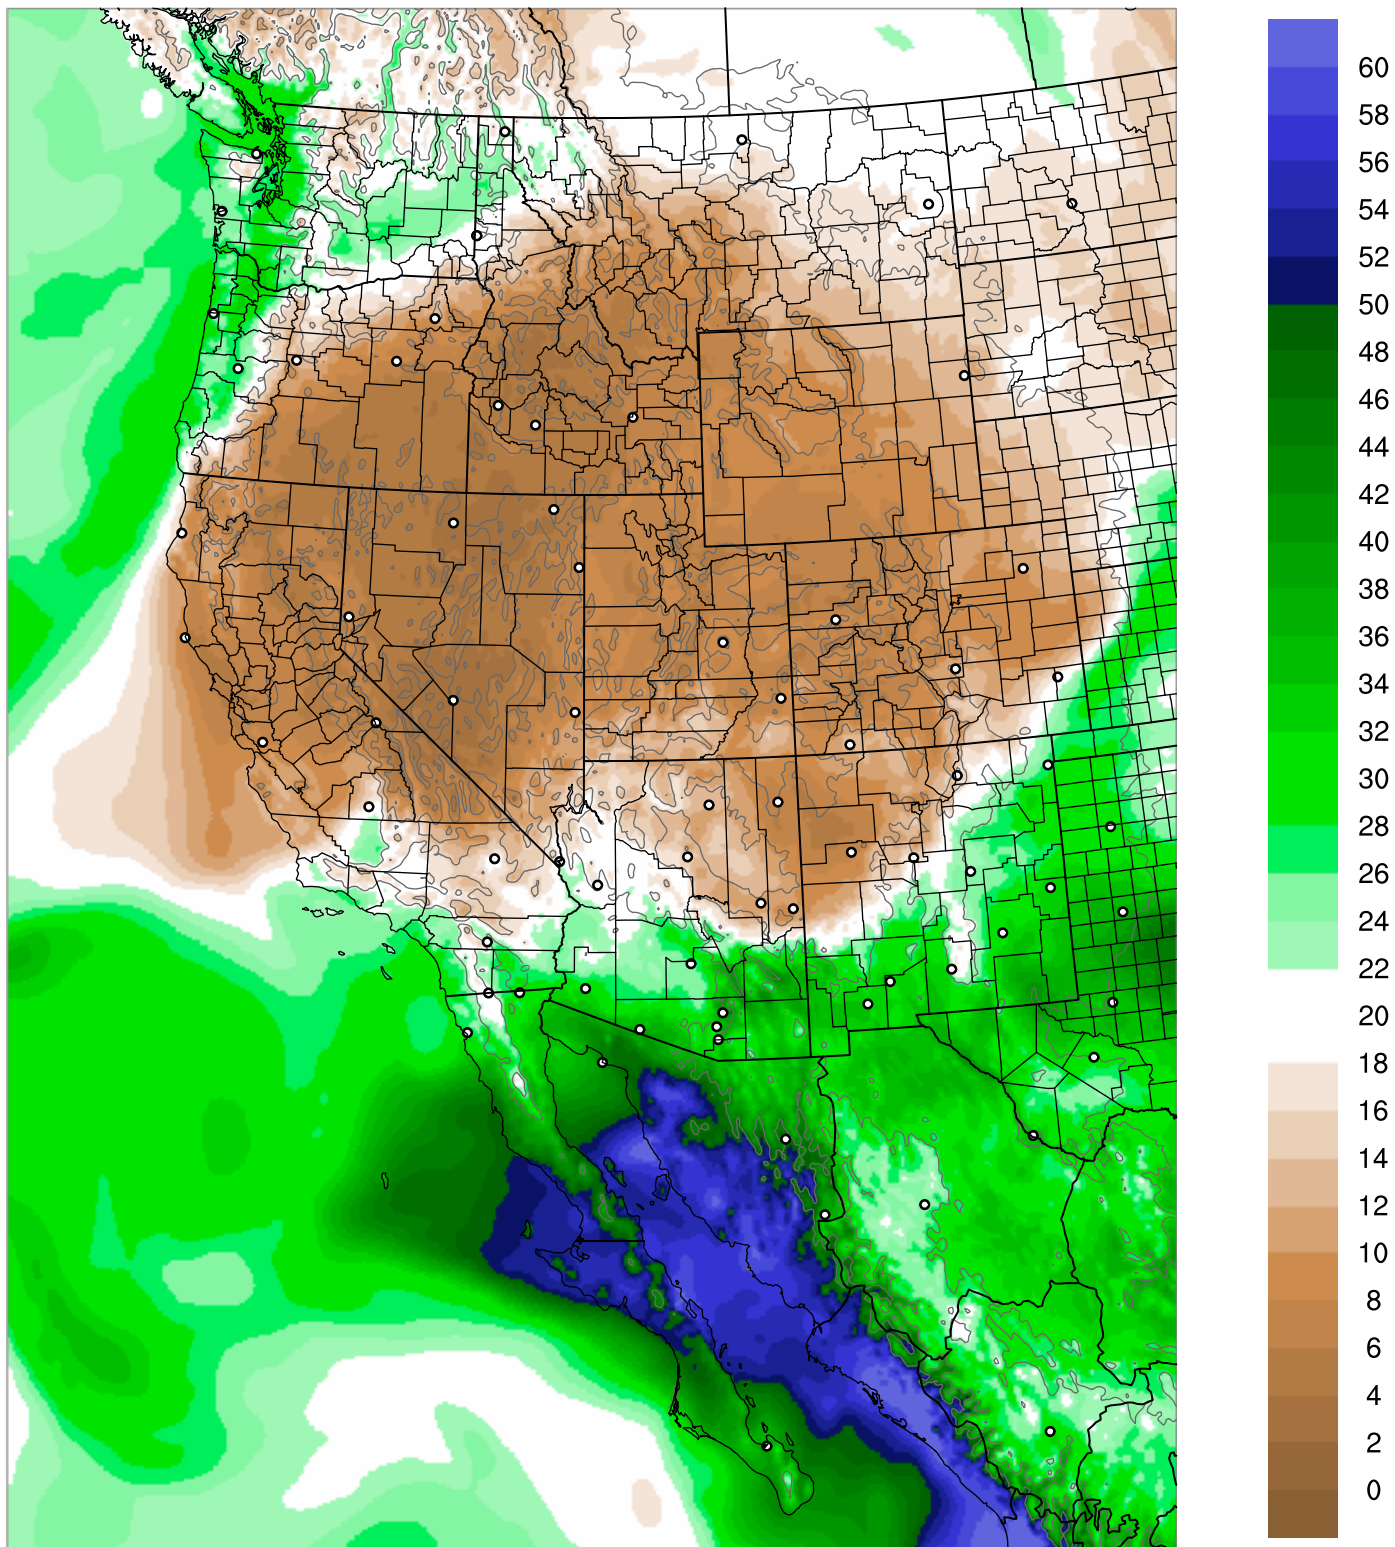

Corrected PWV 5 Sep 2021 23:45 UTC

PWV Error(mm) Obs-Init

Corrected PWV 5 Sep 2021 23:45 UTC

PWV Error(mm) Obs-Init