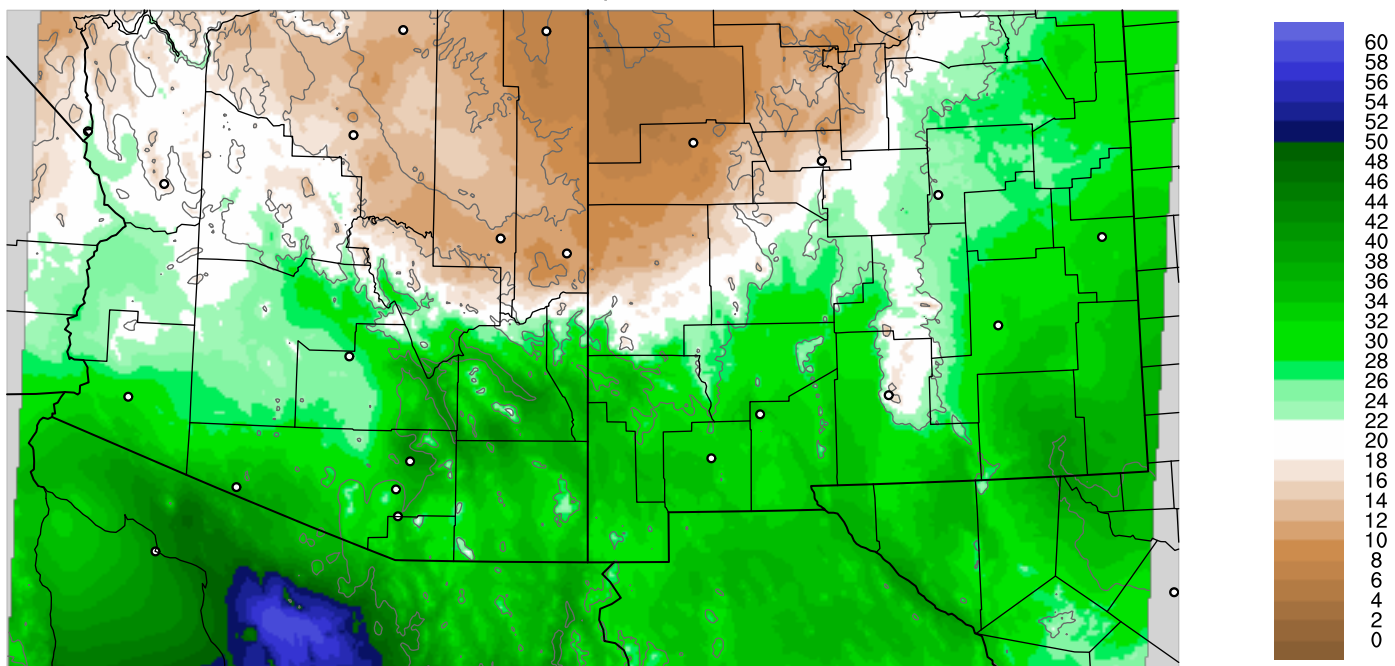

Corrected PWV 5 Sep 2021 23:45 UTC

PWV Error(mm) Obs-Init

Corrected PWV 5 Sep 2021 23:45 UTC

PWV Error(mm) Obs-Init