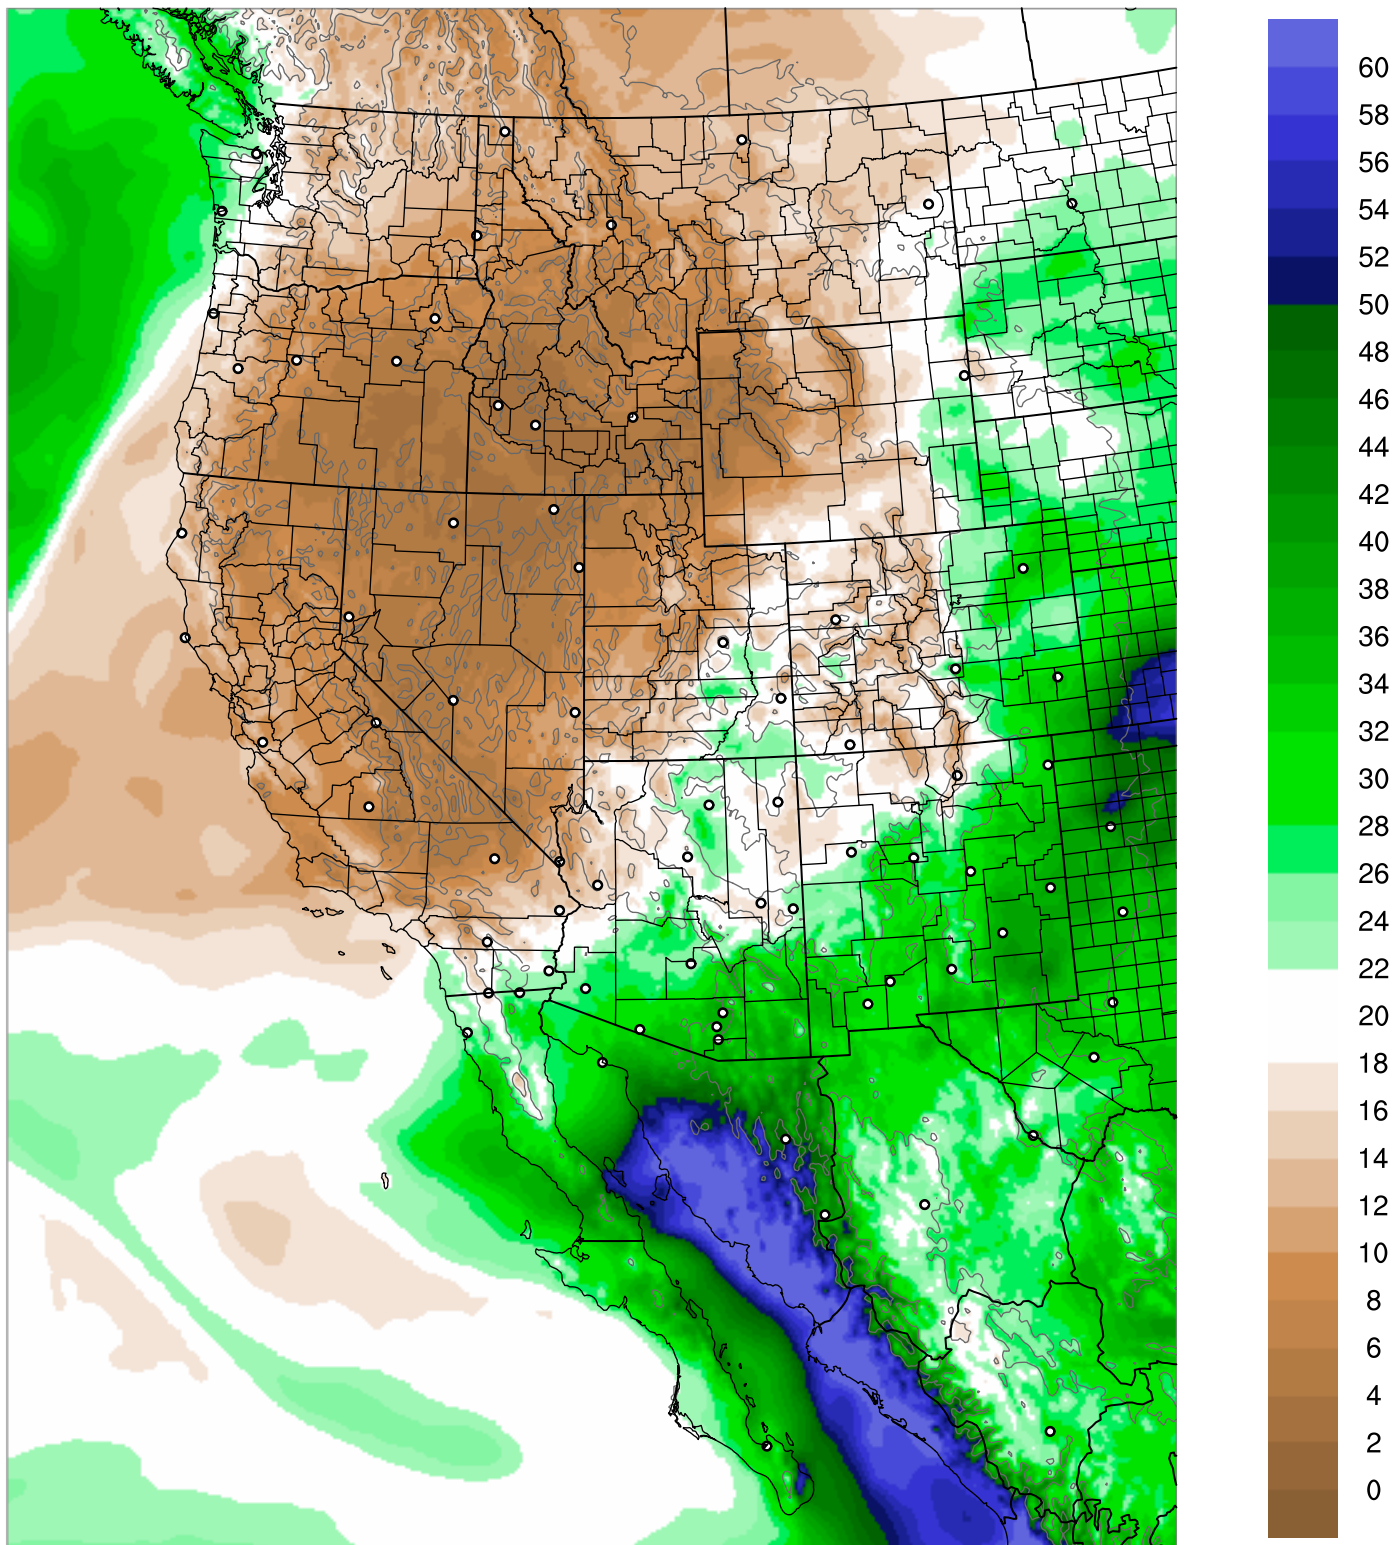

Corrected PWV 3 Sep 2021 23:45 UTC

PWV Error(mm) Obs-Init

Corrected PWV 3 Sep 2021 23:45 UTC

PWV Error(mm) Obs-Init