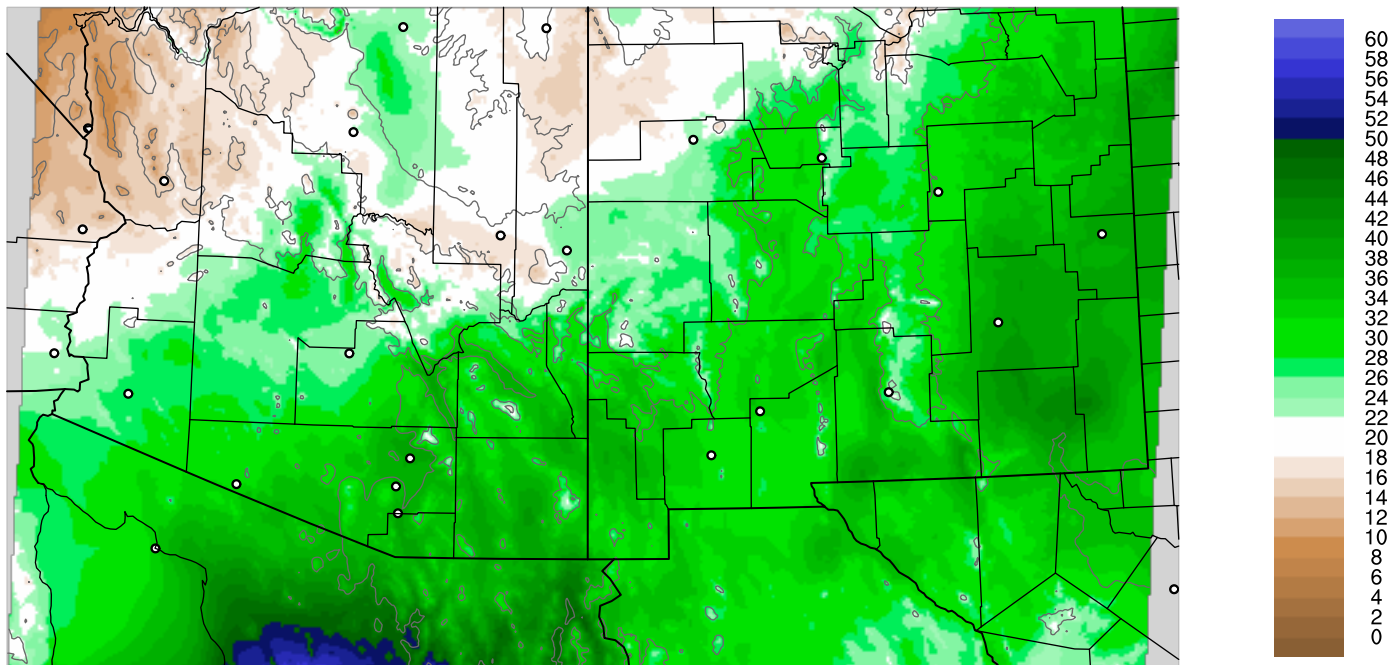

Corrected PWV 3 Sep 2021 23:45 UTC

PWV Error(mm) Obs-Init

Corrected PWV 3 Sep 2021 23:45 UTC

PWV Error(mm) Obs-Init