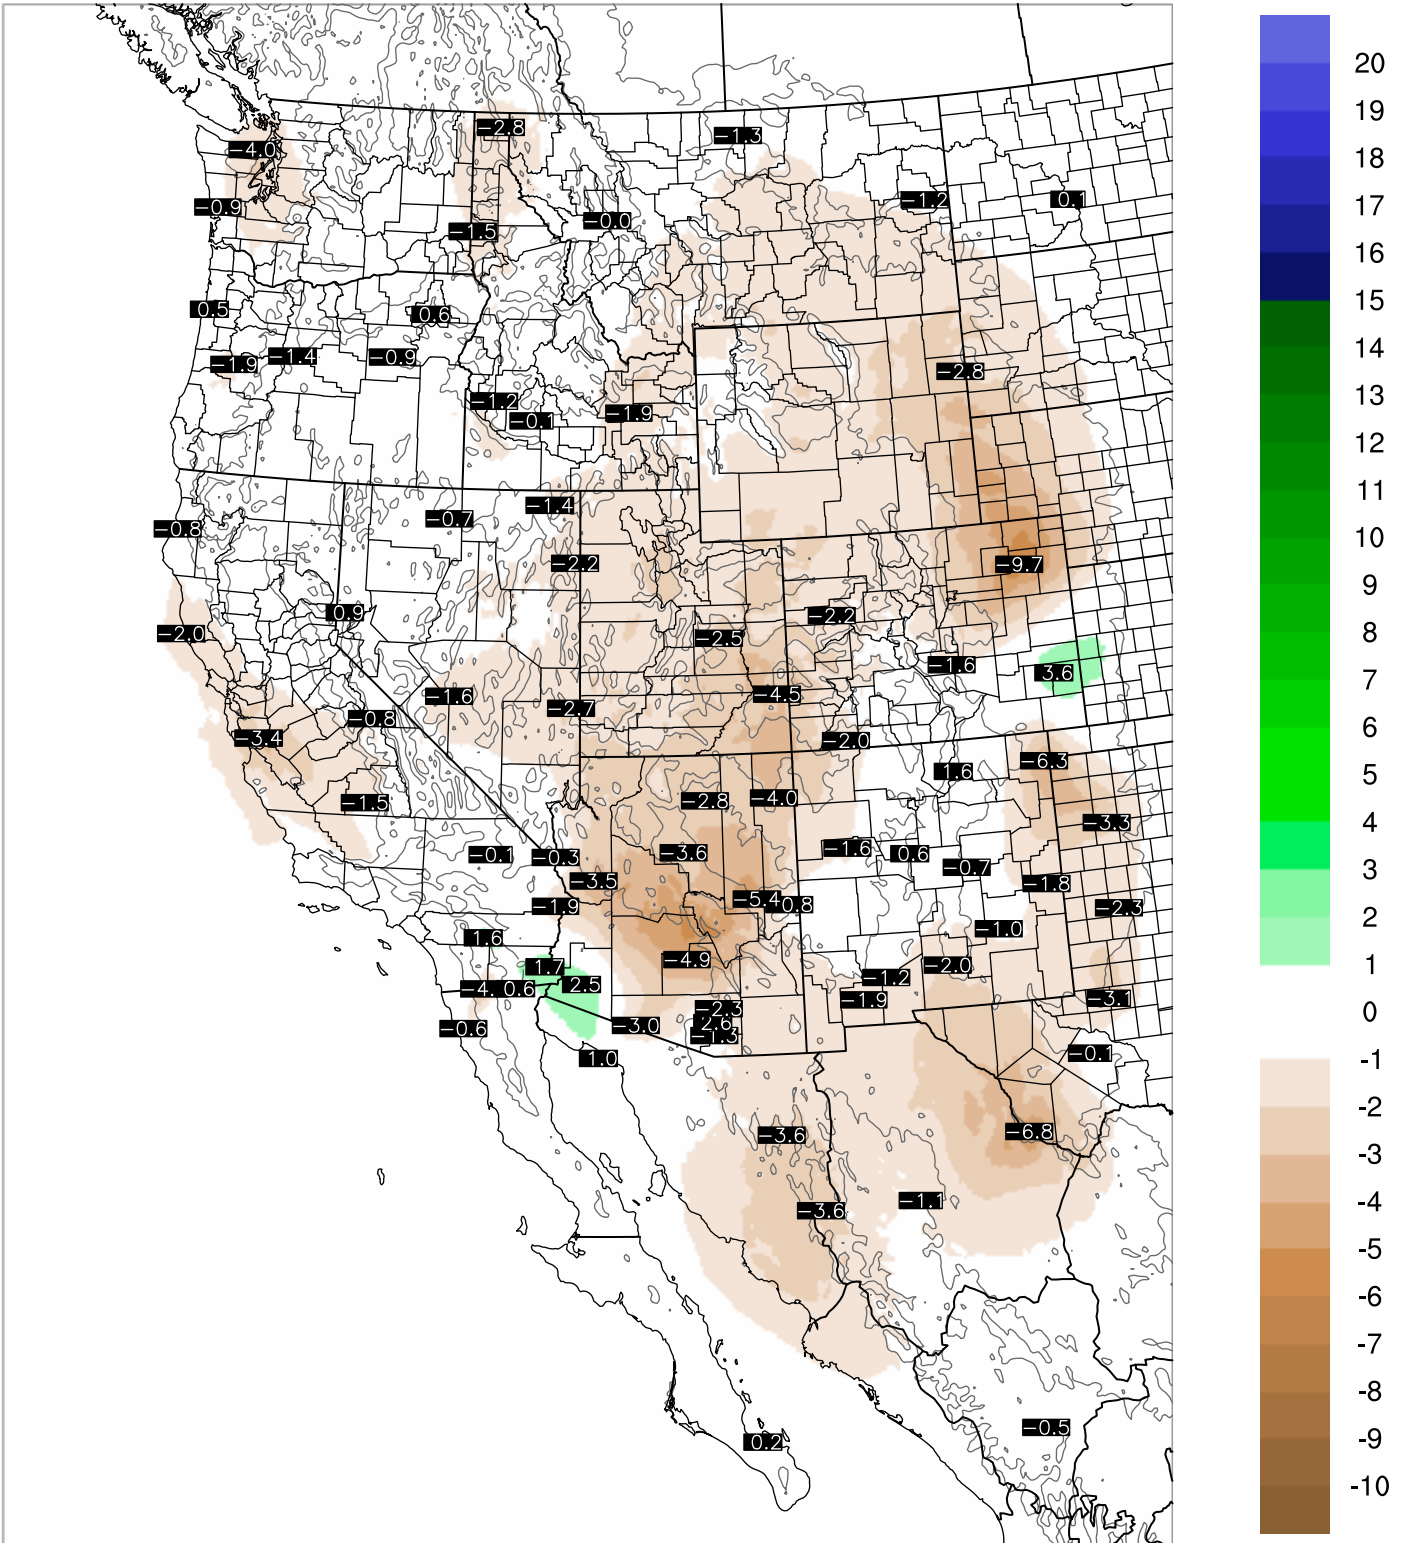

Corrected PWV 3 Sep 2021 23:45 UTC

PWV Error(mm) Obs-Init

Corrected PWV 3 Sep 2021 23:45 UTC

PWV Error(mm) Obs-Init