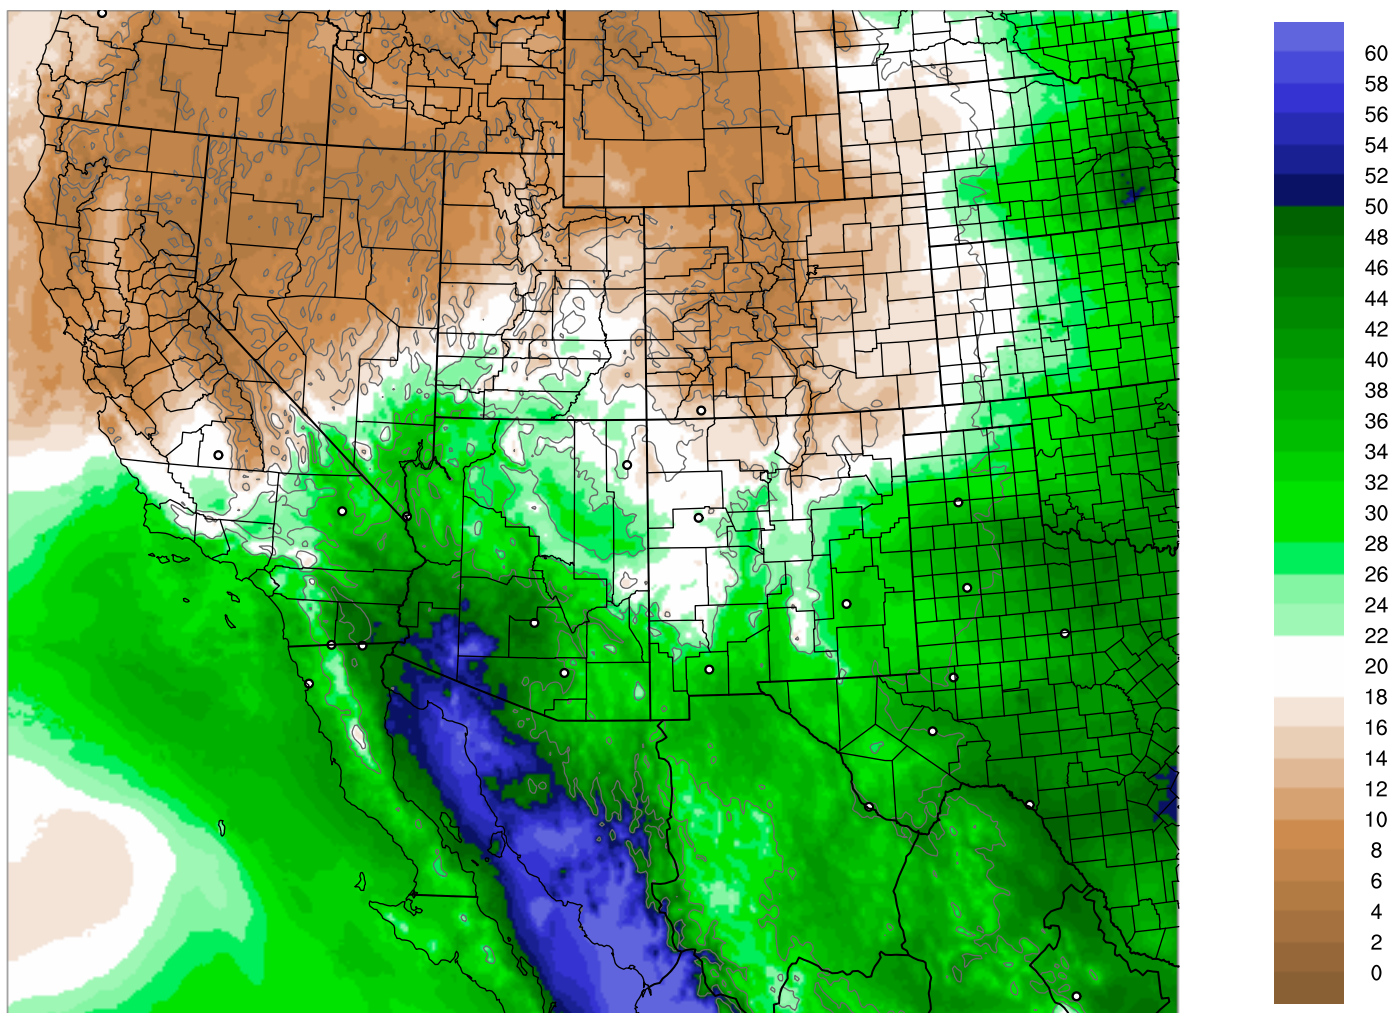

# PWV Error(mm) Obs-Init

Corrected PWV 31 Aug 2021 11:45 UTC

PWV Error(mm) Obs-Init