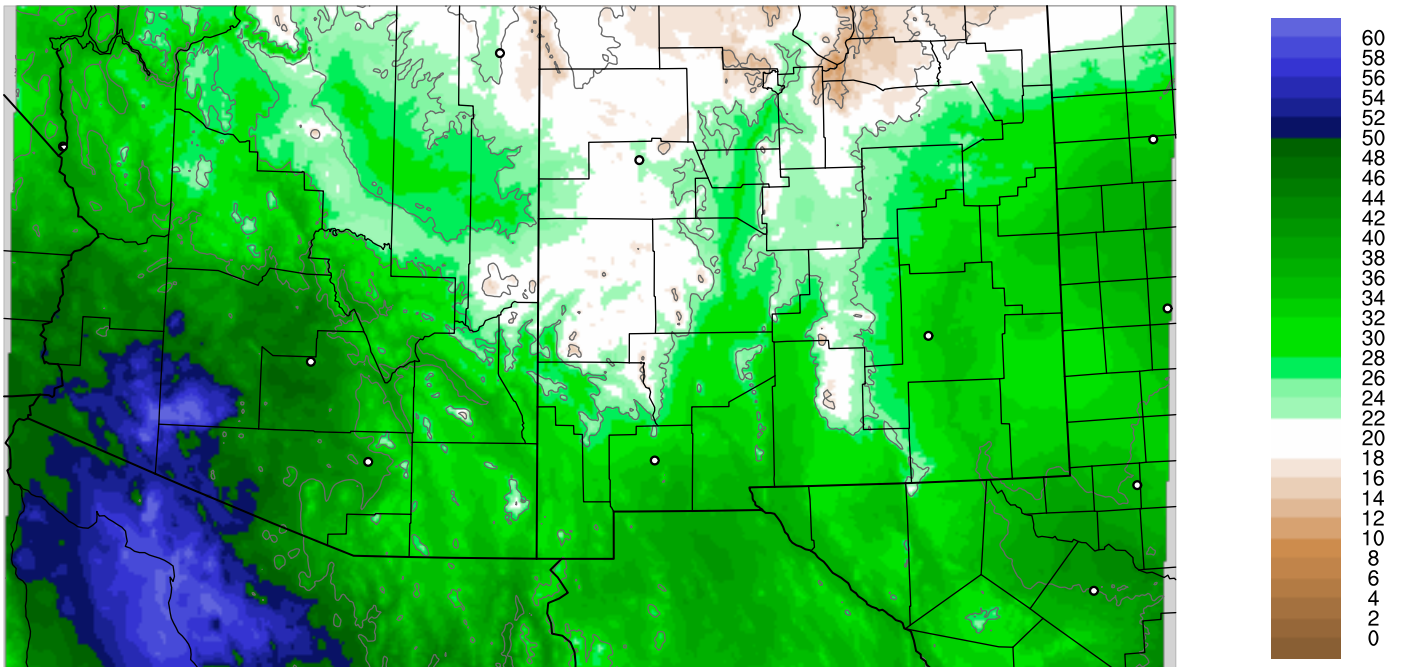

# PWV Error(mm) Obs-Init

Corrected PWV 31 Aug 2021 11:45 UTC

PWV Error(mm) Obs-Init