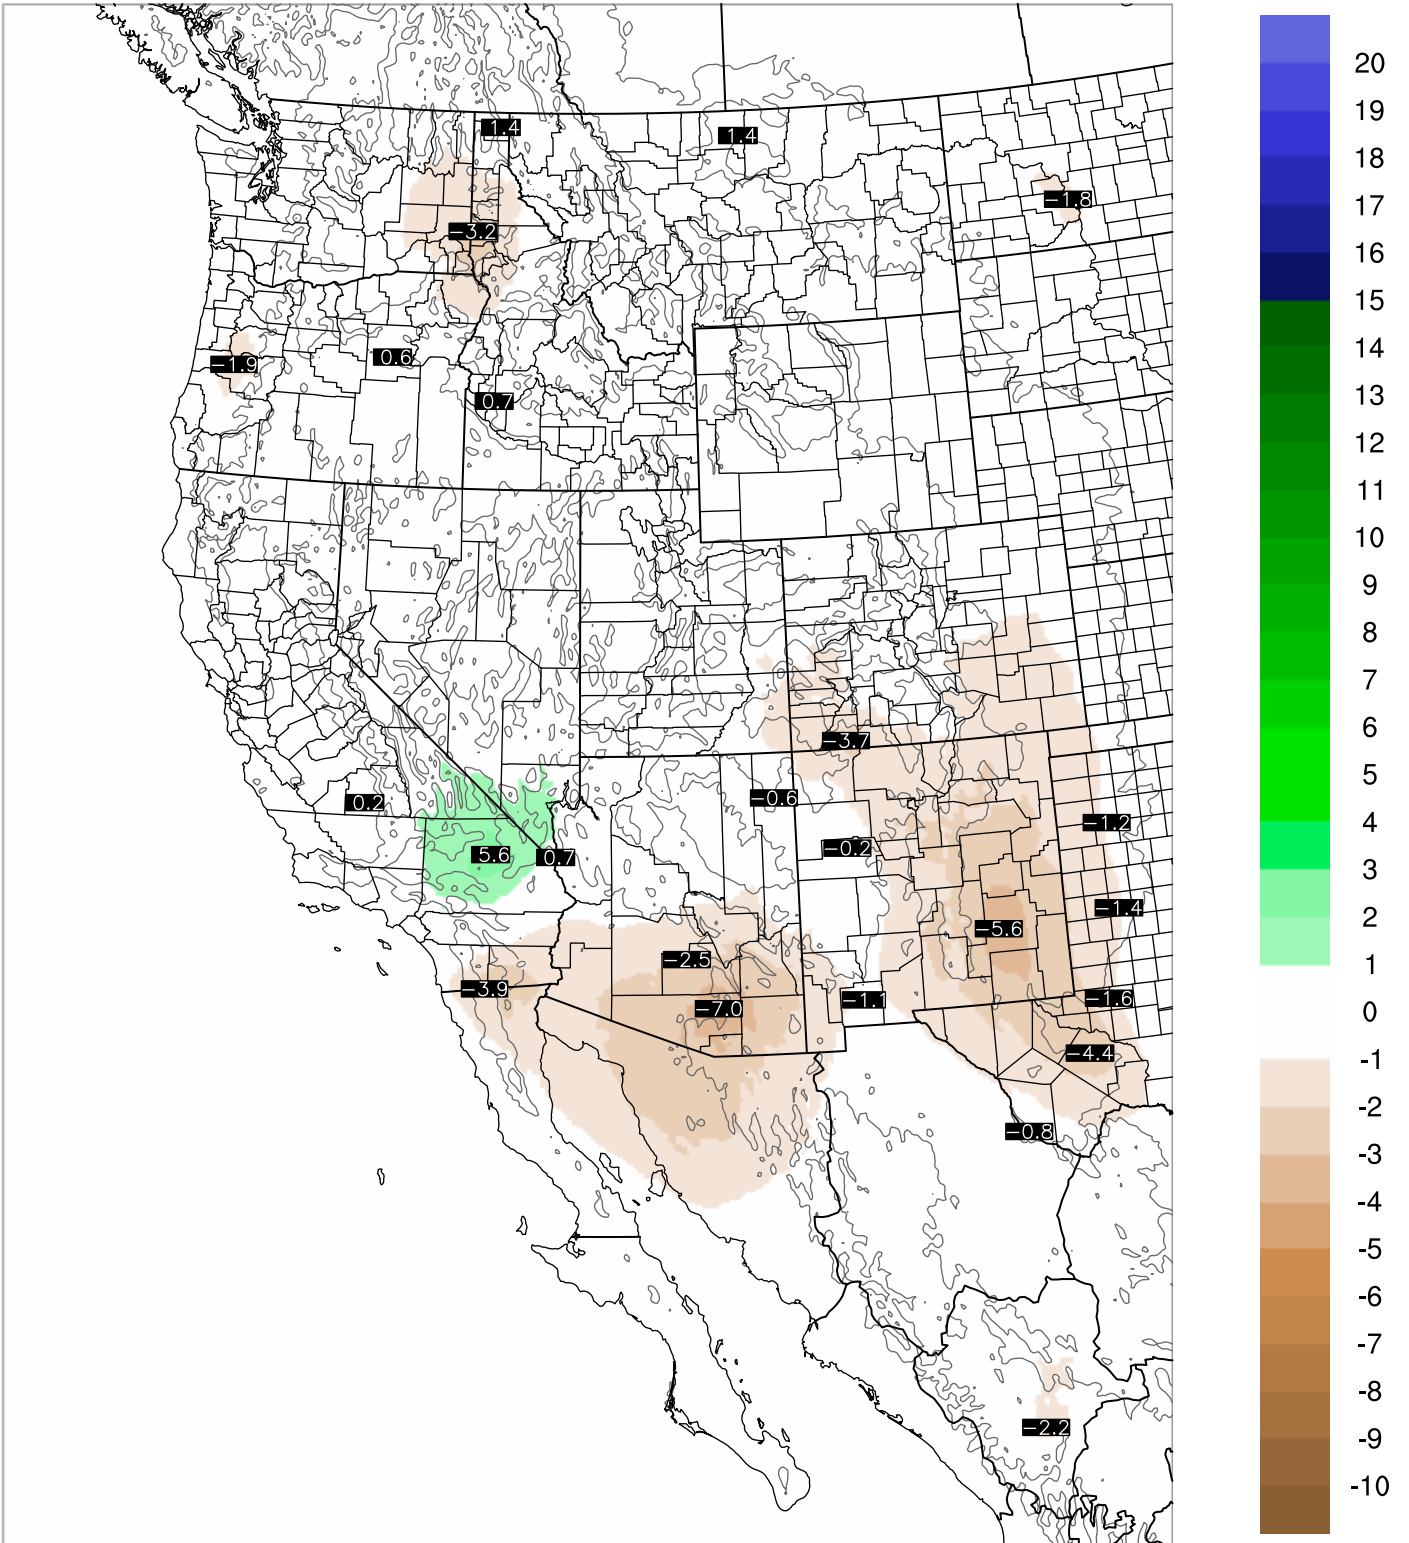

# PWV Error(mm) Obs-Init

Corrected PWV 30 Aug 2021 23:45 UTC

PWV Error(mm) Obs-Init