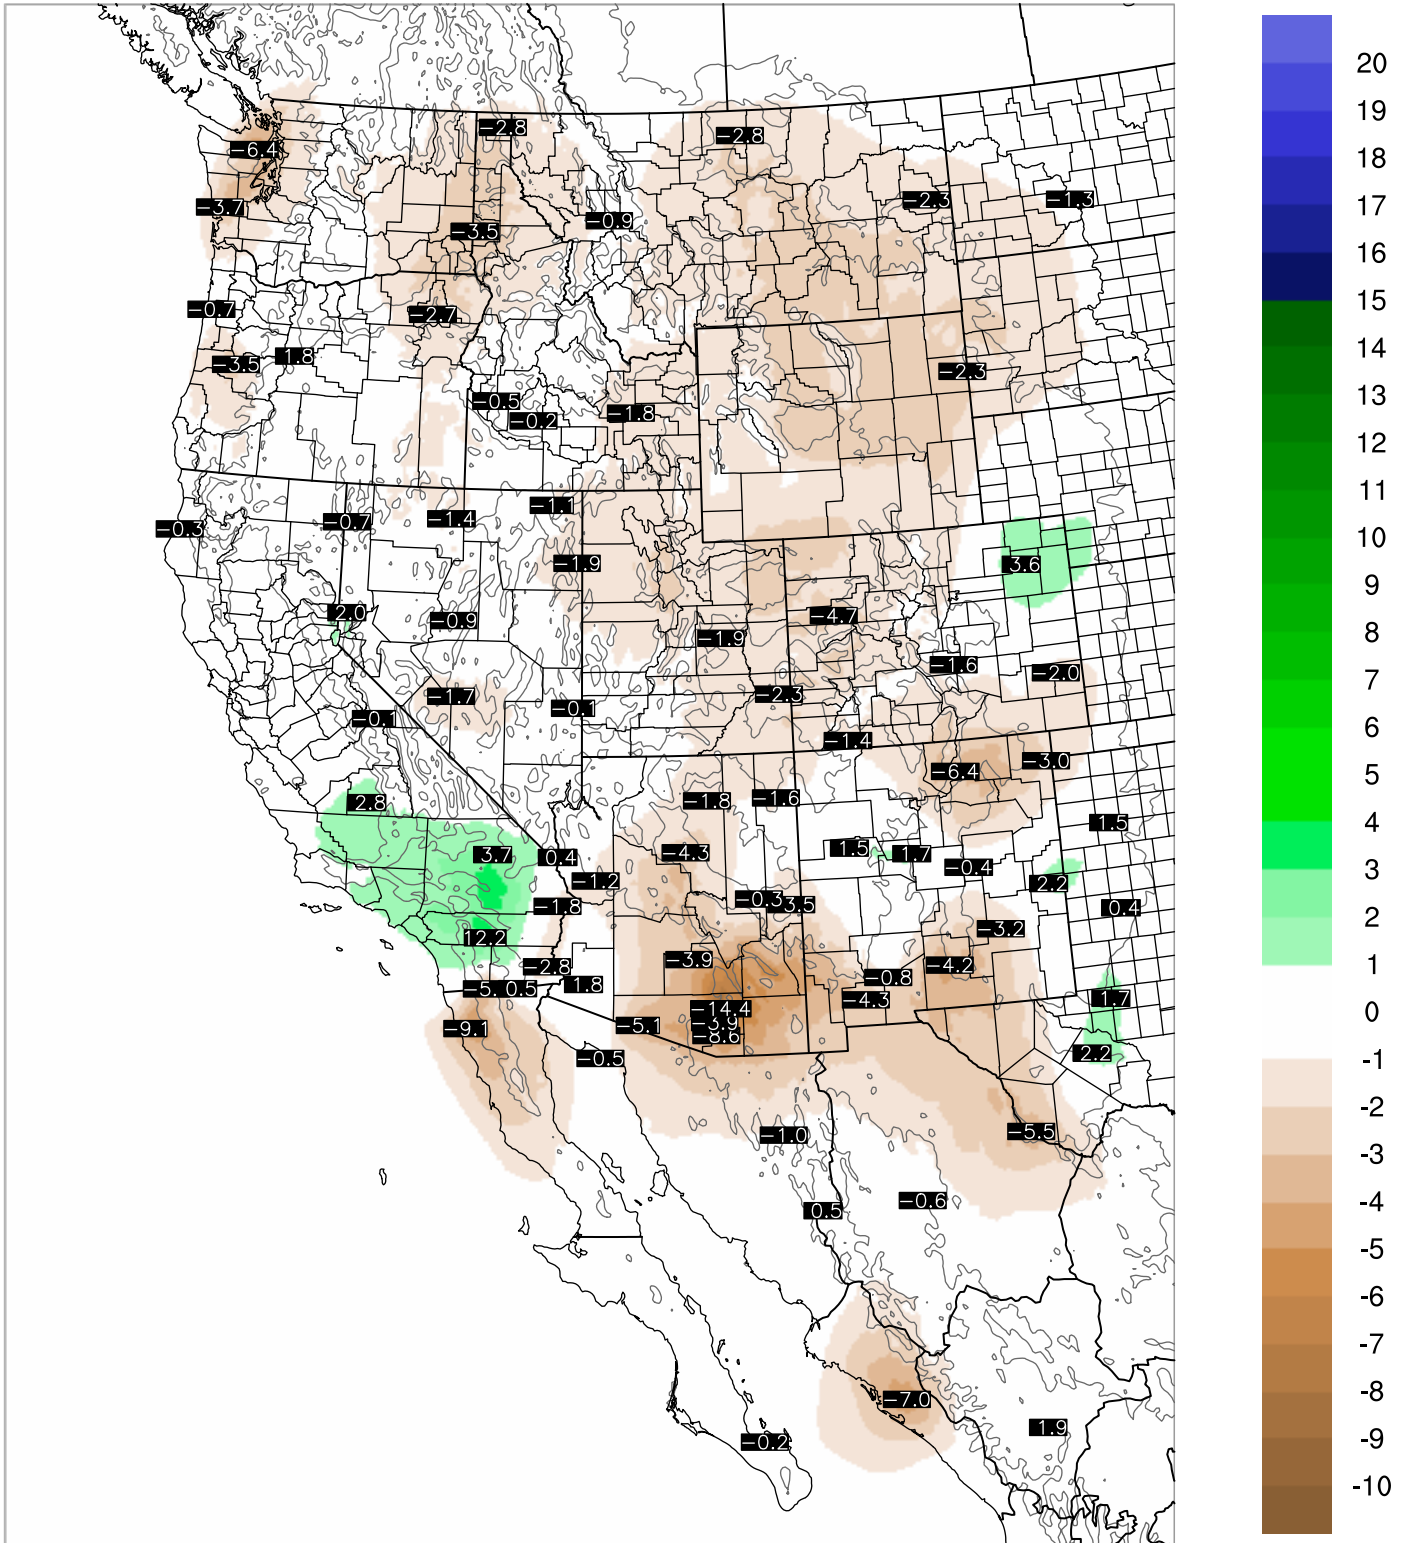

Corrected PWV 28 Aug 2021 23:45 UTC

PWV Error(mm) Obs-Init

Corrected PWV 28 Aug 2021 23:45 UTC

PWV Error(mm) Obs-Init