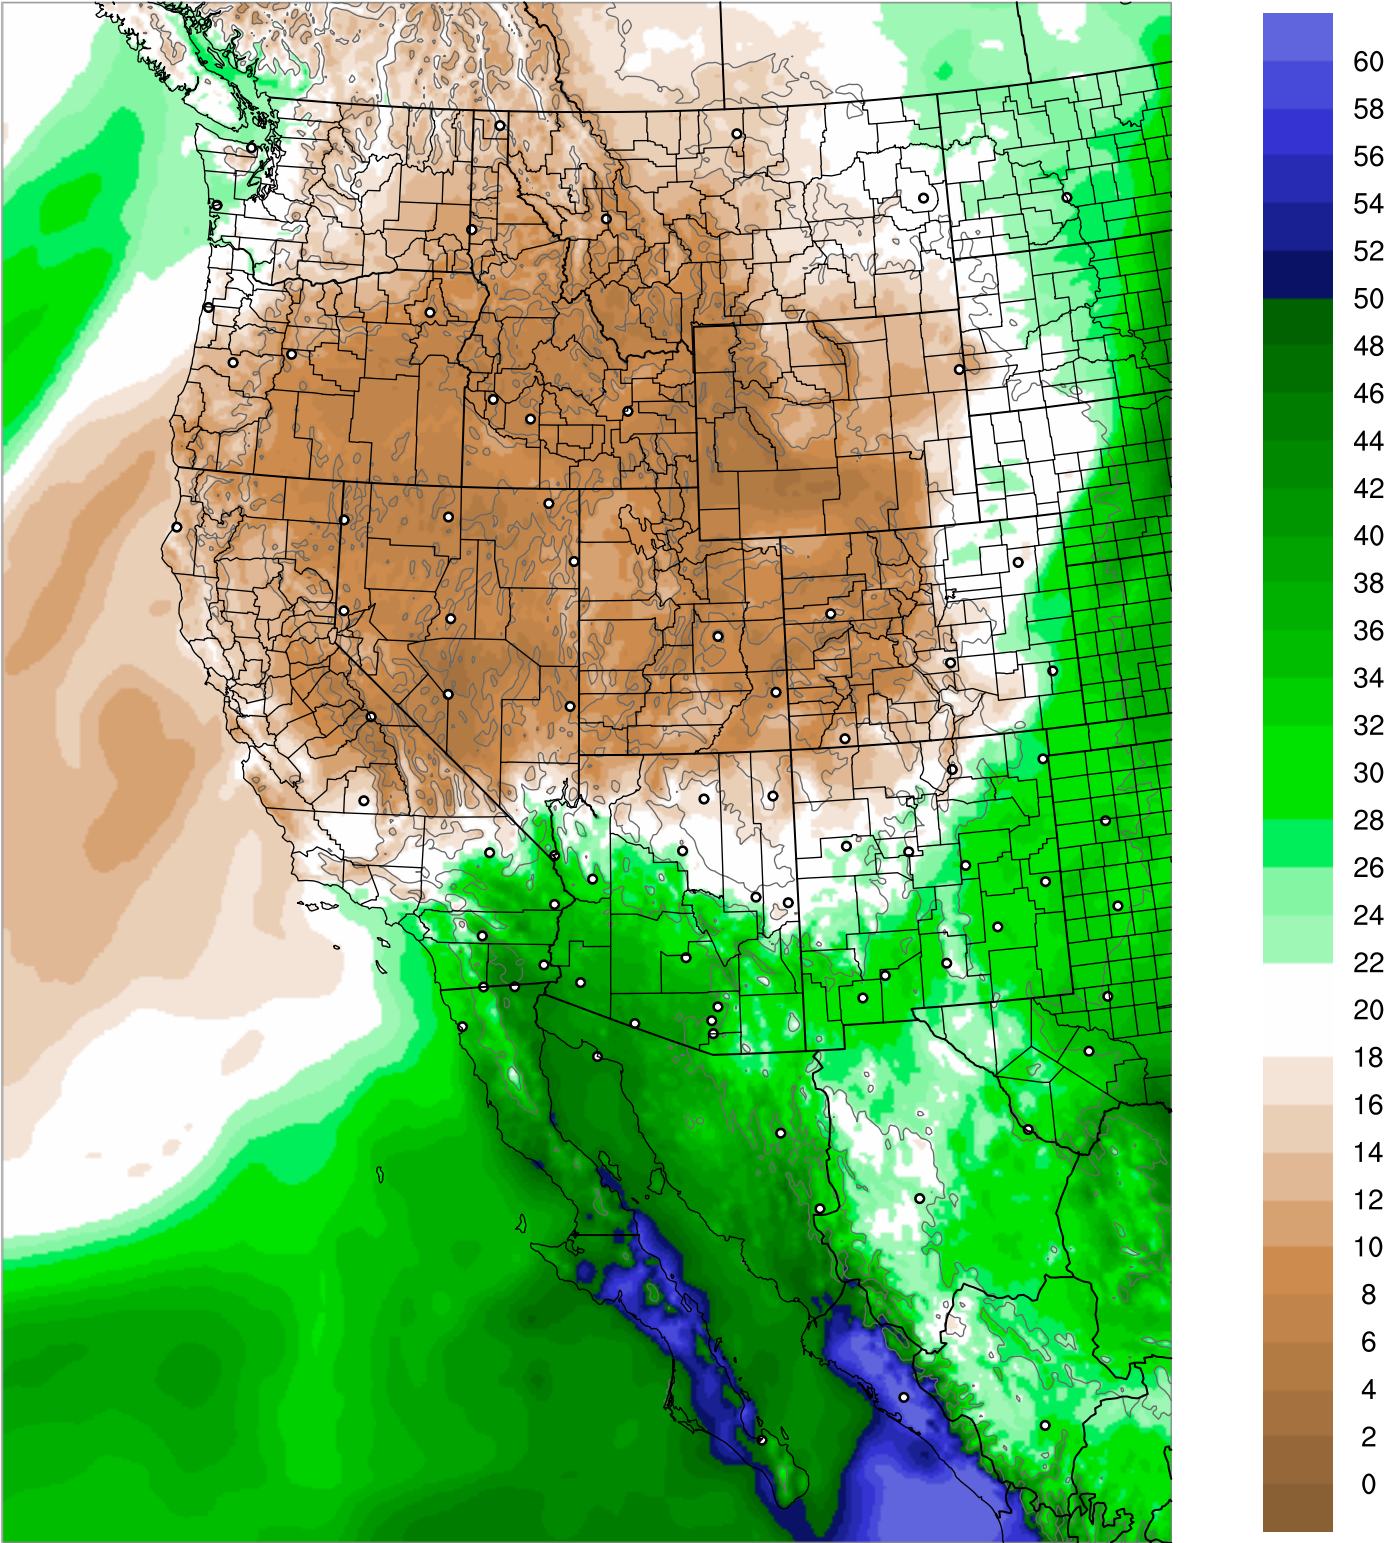

Corrected PWV 28 Aug 2021 23:45 UTC

PWV Error(mm) Obs-Init

Corrected PWV 28 Aug 2021 23:45 UTC

PWV Error(mm) Obs-Init