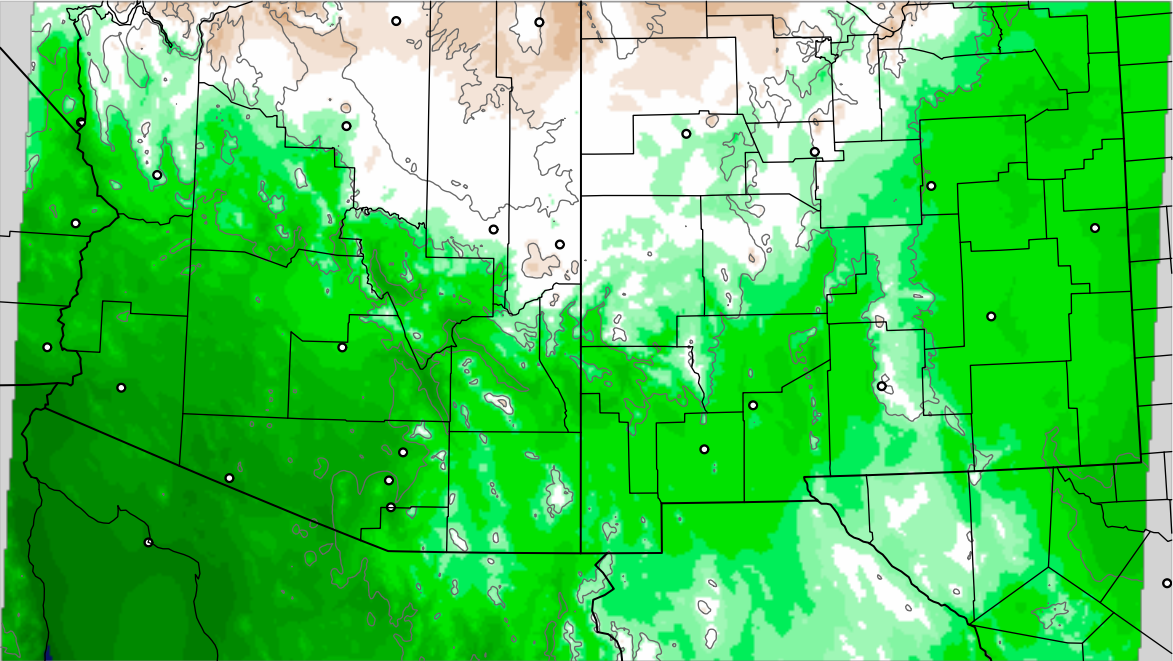

Corrected PWV 28 Aug 2021 23:45 UTC

PWV Error(mm) Obs-Init

Corrected PWV 28 Aug 2021 23:45 UTC

PWV Error(mm) Obs-Init