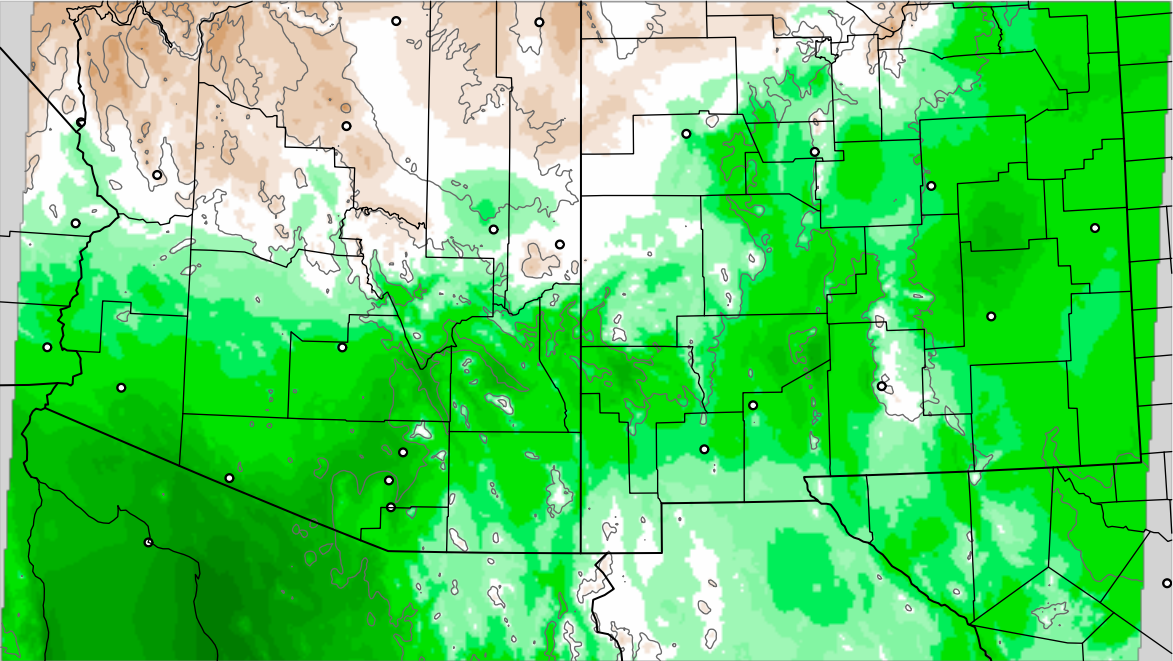

Corrected PWV 27 Aug 2021 23:45 UTC

PWV Error(mm) Obs-Init

Corrected PWV 27 Aug 2021 23:45 UTC

PWV Error(mm) Obs-Init