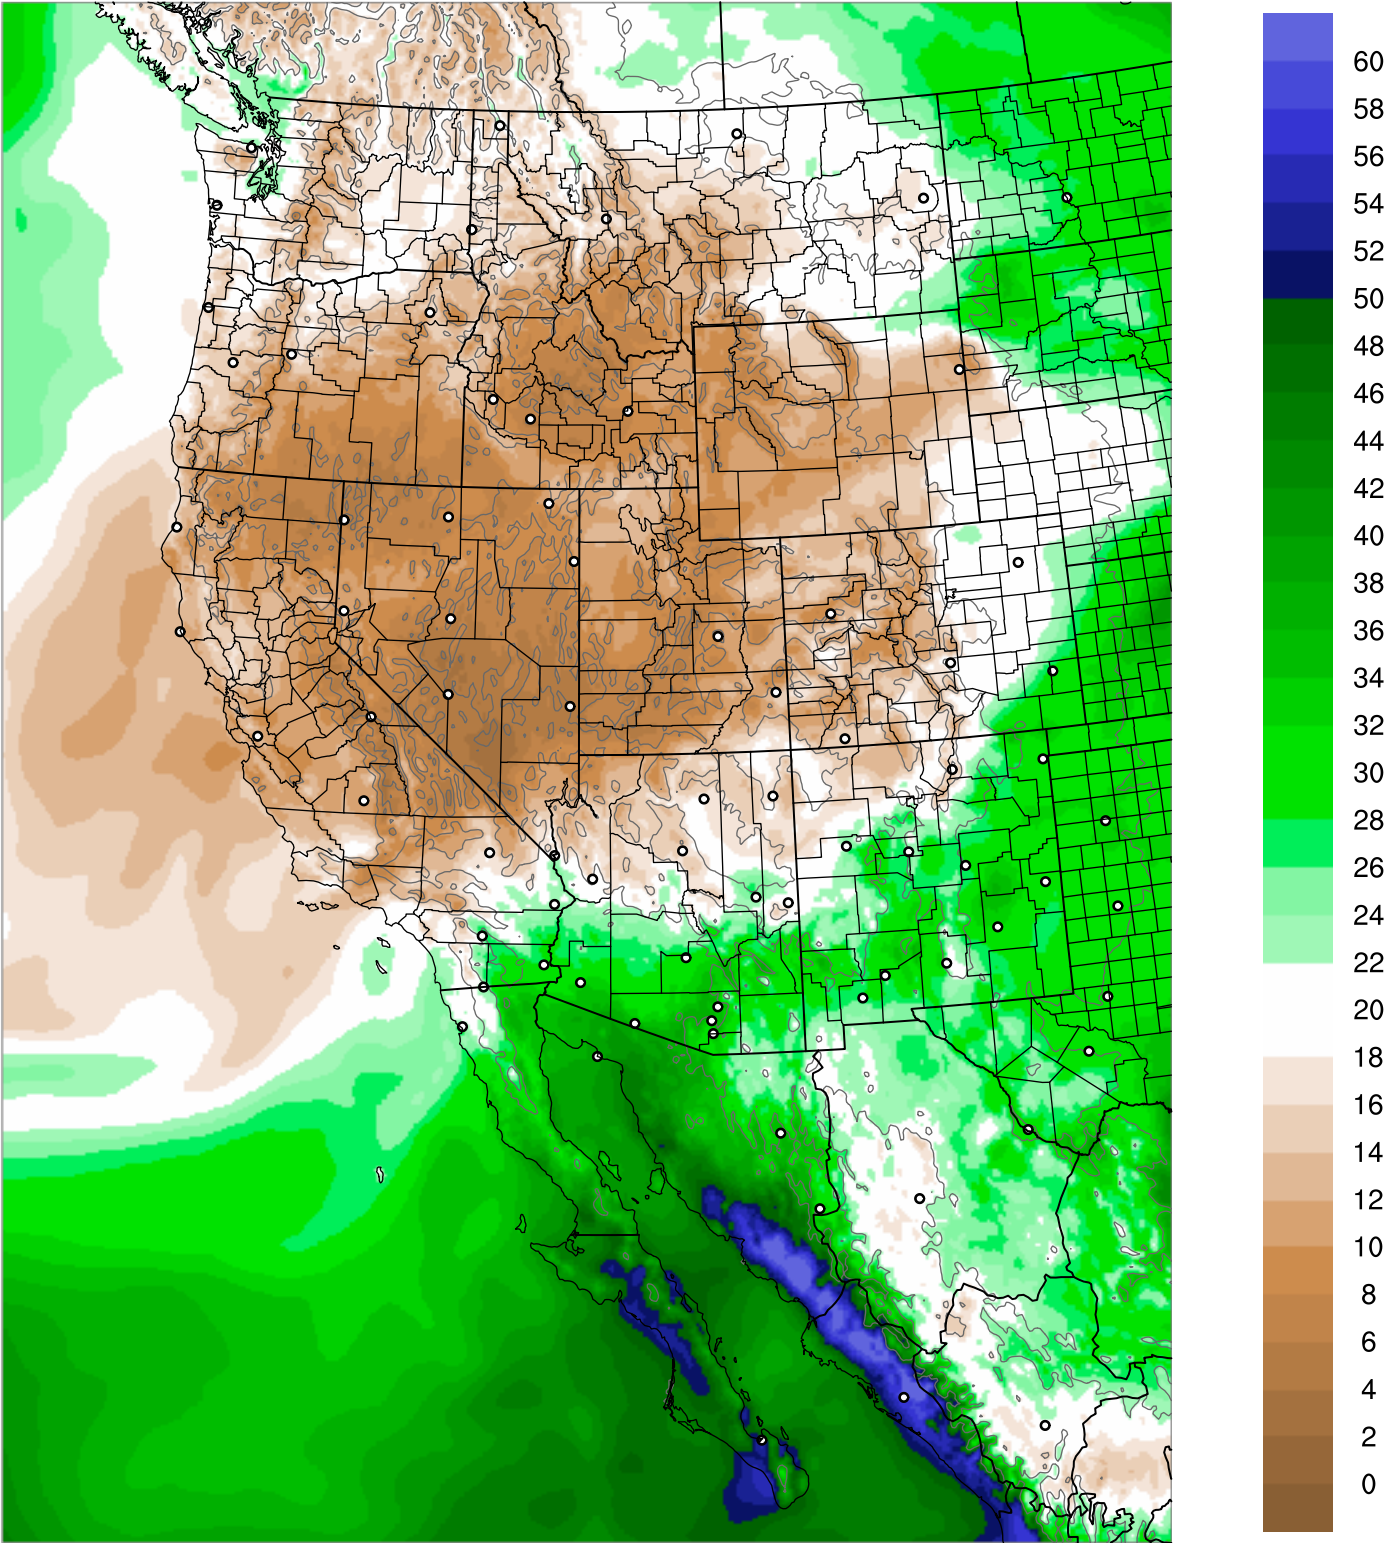

Corrected PWV 27 Aug 2021 23:45 UTC

PWV Error(mm) Obs-Init

Corrected PWV 27 Aug 2021 23:45 UTC

PWV Error(mm) Obs-Init