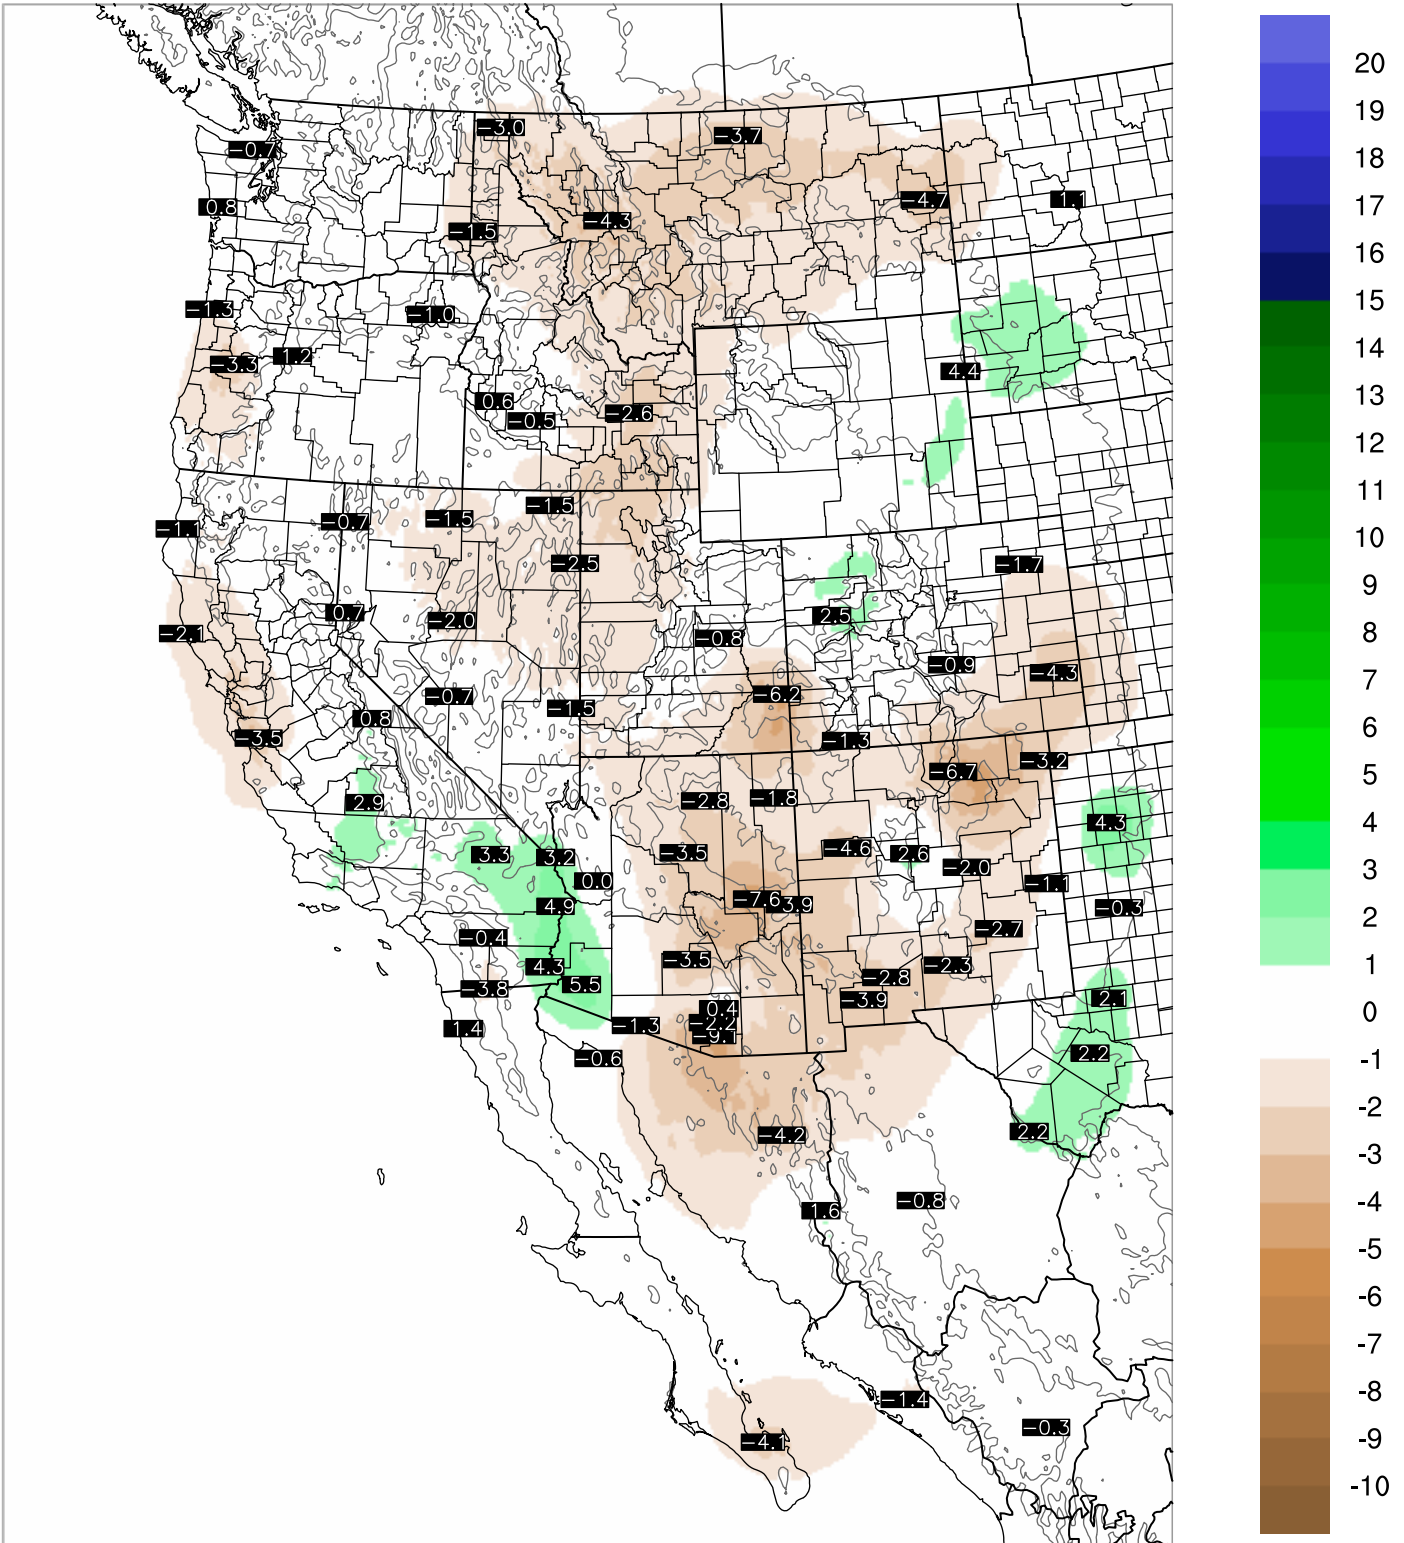

Corrected PWV 27 Aug 2021 23:45 UTC

PWV Error(mm) Obs-Init

Corrected PWV 27 Aug 2021 23:45 UTC

PWV Error(mm) Obs-Init