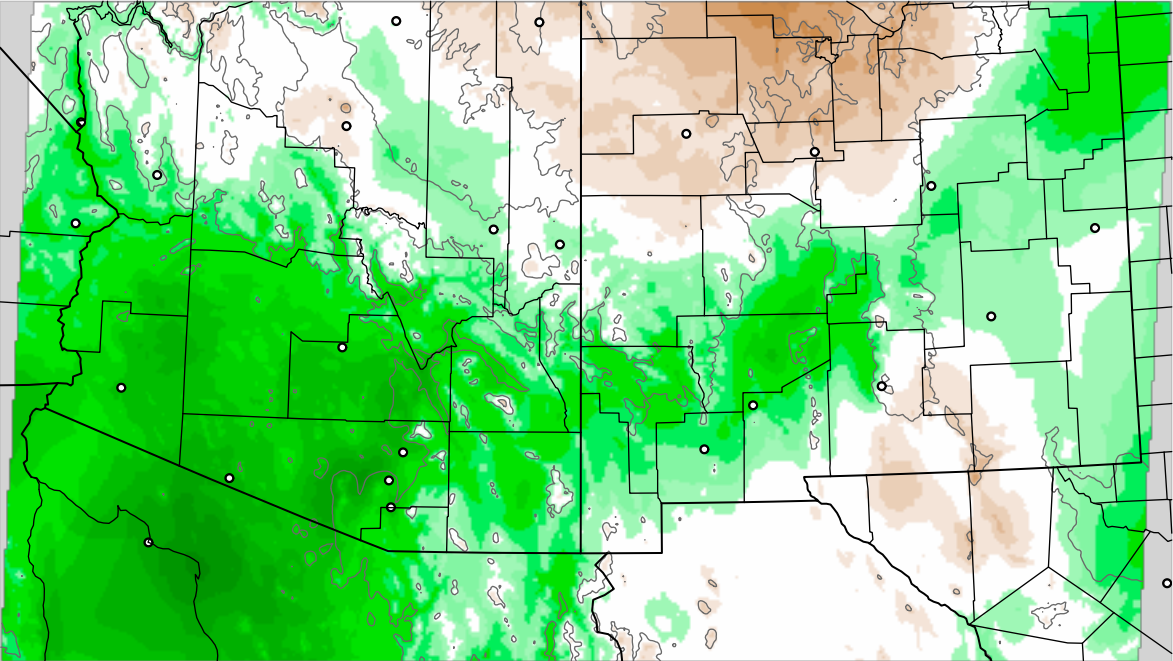

Corrected PWV 25 Aug 2021 23:45 UTC

PWV Error(mm) Obs-Init

Corrected PWV 25 Aug 2021 23:45 UTC

PWV Error(mm) Obs-Init