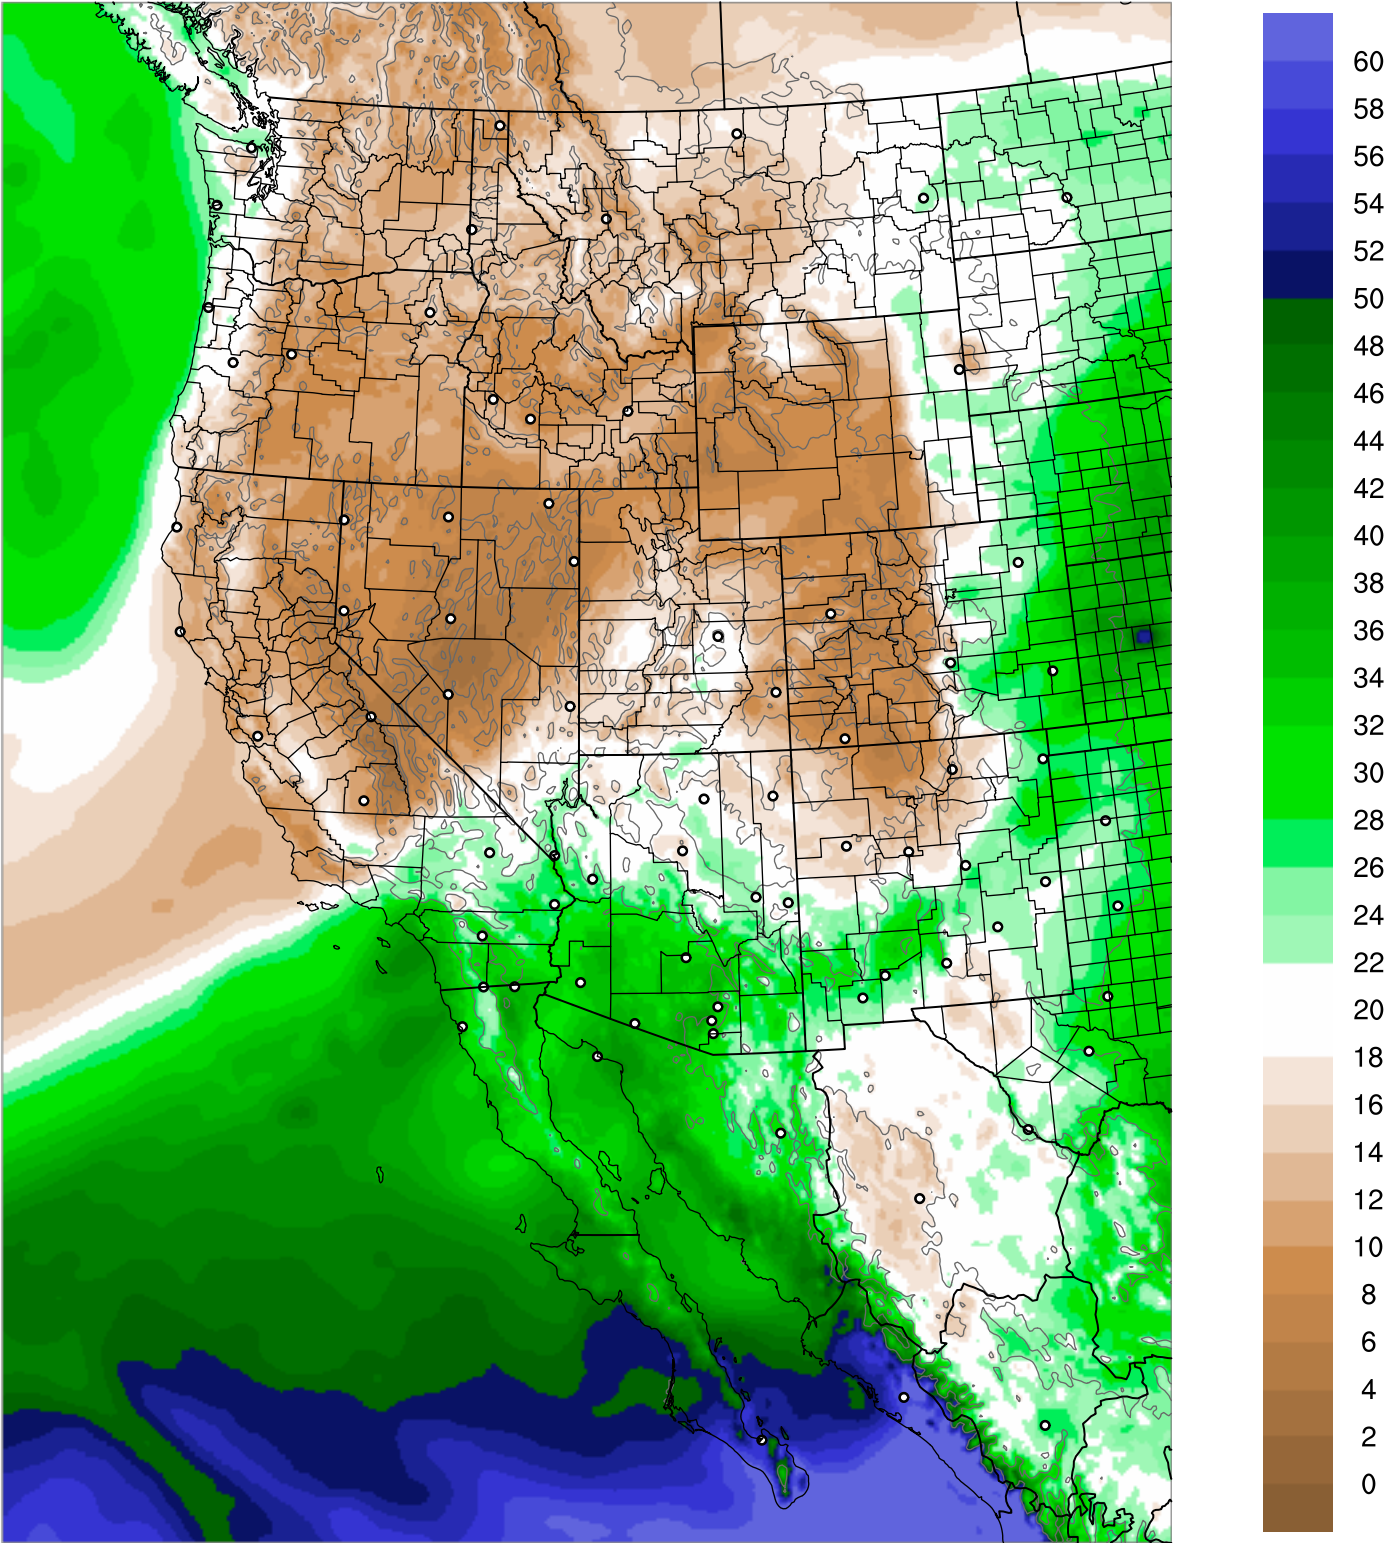

Corrected PWV 25 Aug 2021 23:45 UTC

PWV Error(mm) Obs-Init

Corrected PWV 25 Aug 2021 23:45 UTC

PWV Error(mm) Obs-Init