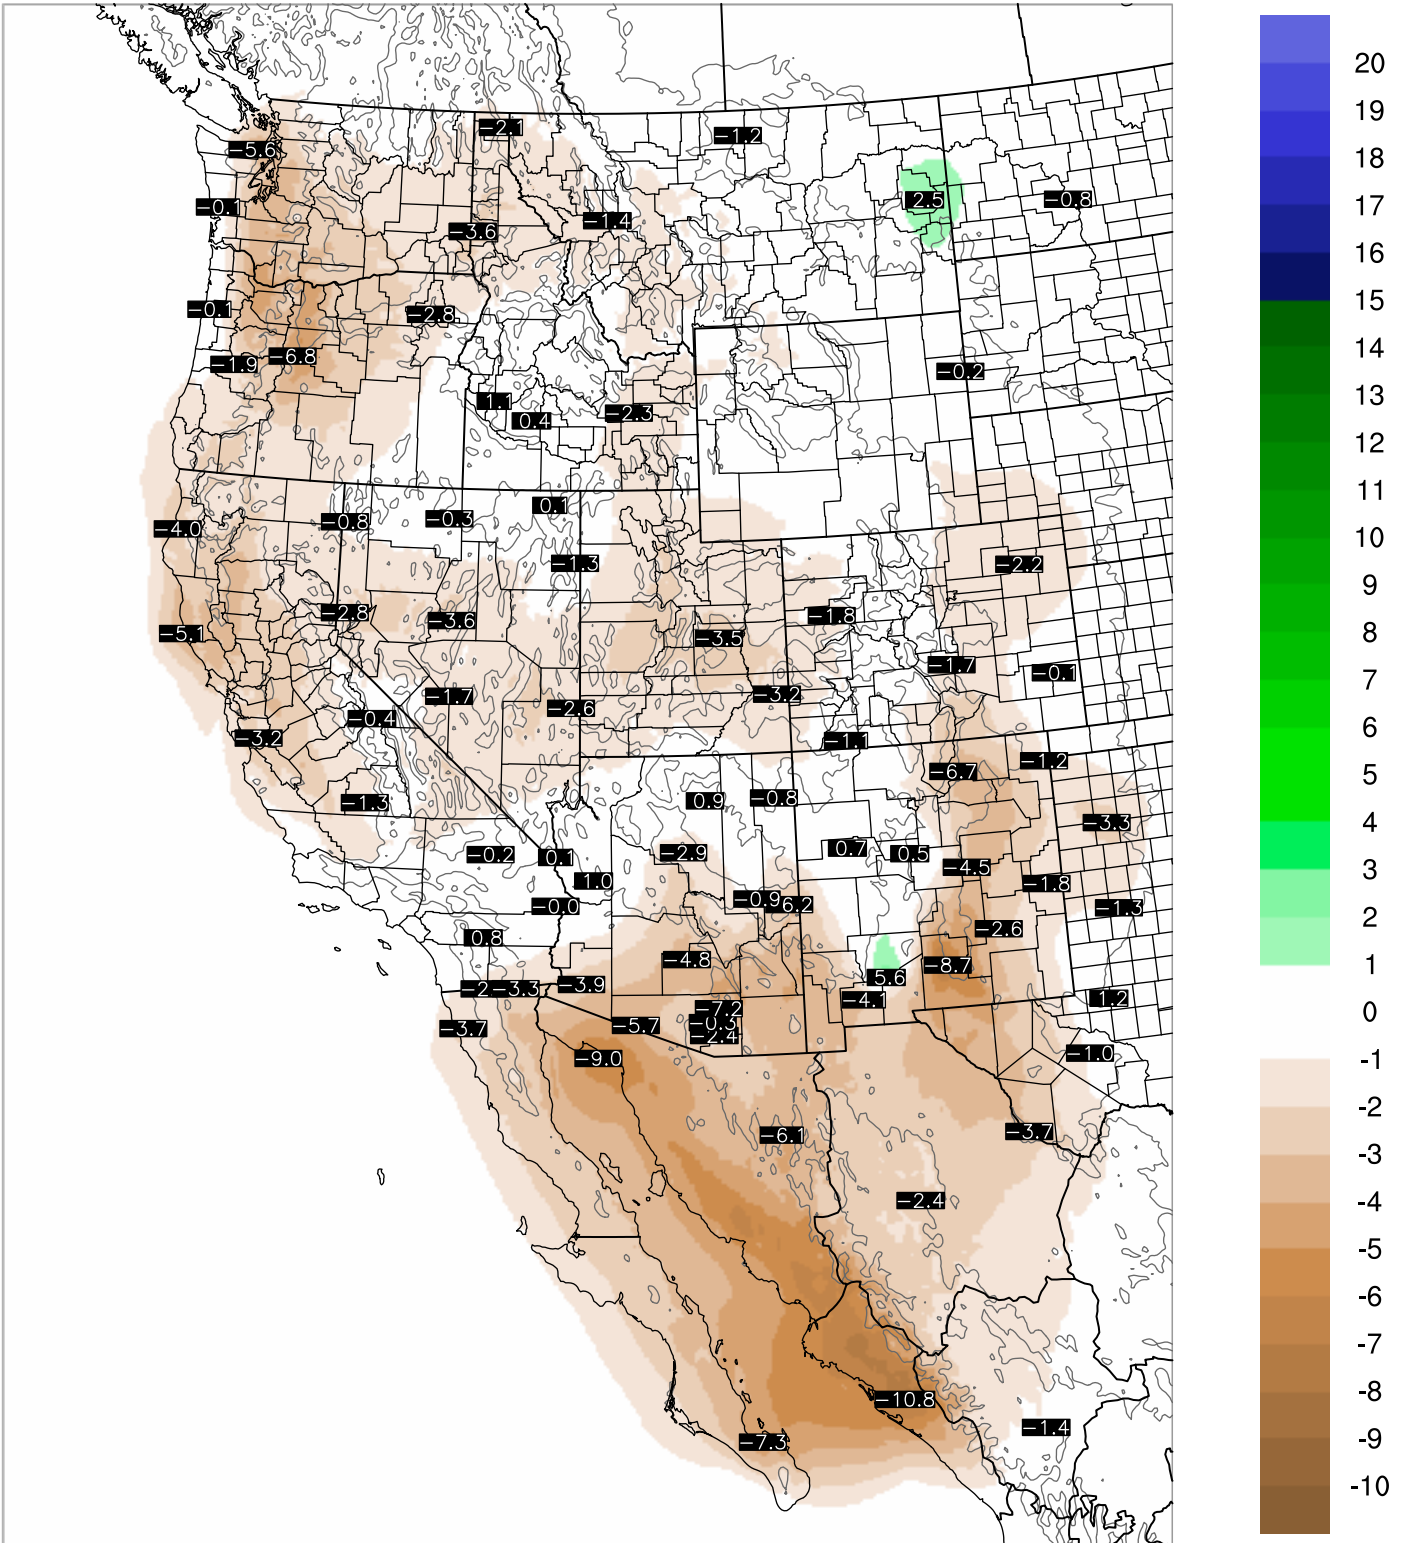

Corrected PWV 25 Aug 2021 23:45 UTC

PWV Error(mm) Obs-Init

Corrected PWV 25 Aug 2021 23:45 UTC

PWV Error(mm) Obs-Init