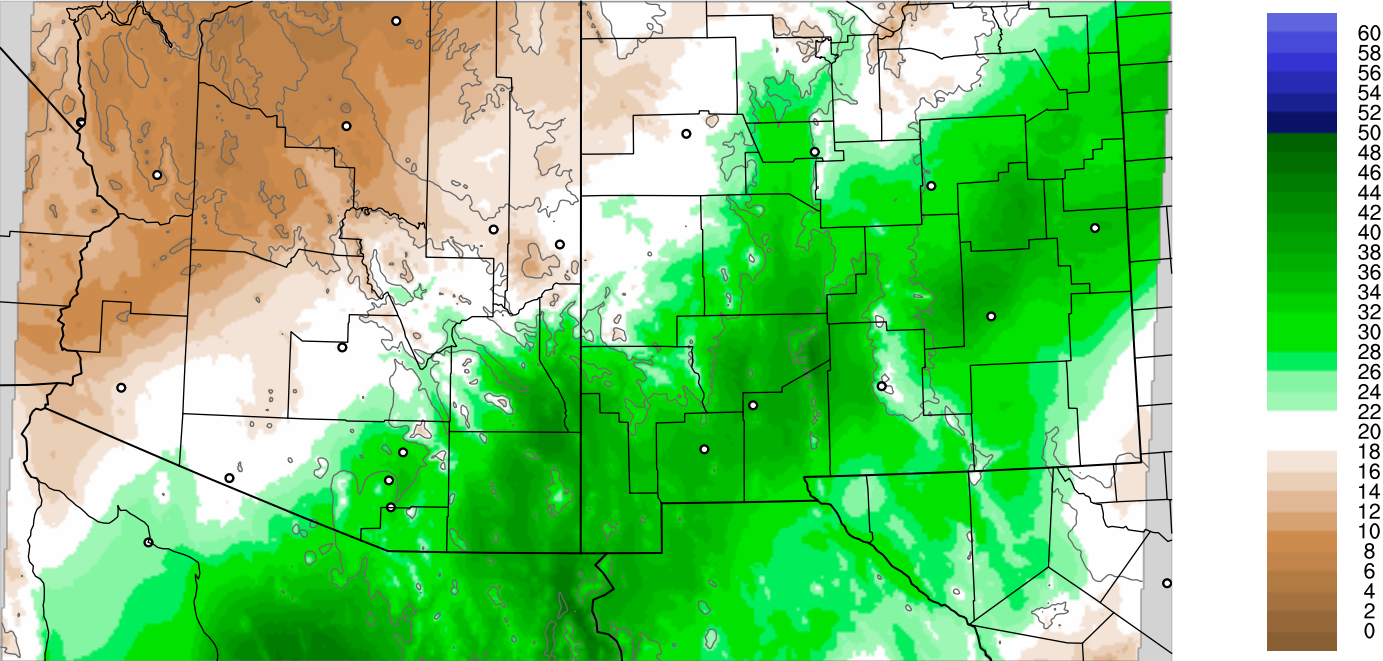

Corrected PWV 23 Aug 2021 23:45 UTC

PWV Error(mm) Obs-Init

Corrected PWV 23 Aug 2021 23:45 UTC

PWV Error(mm) Obs-Init