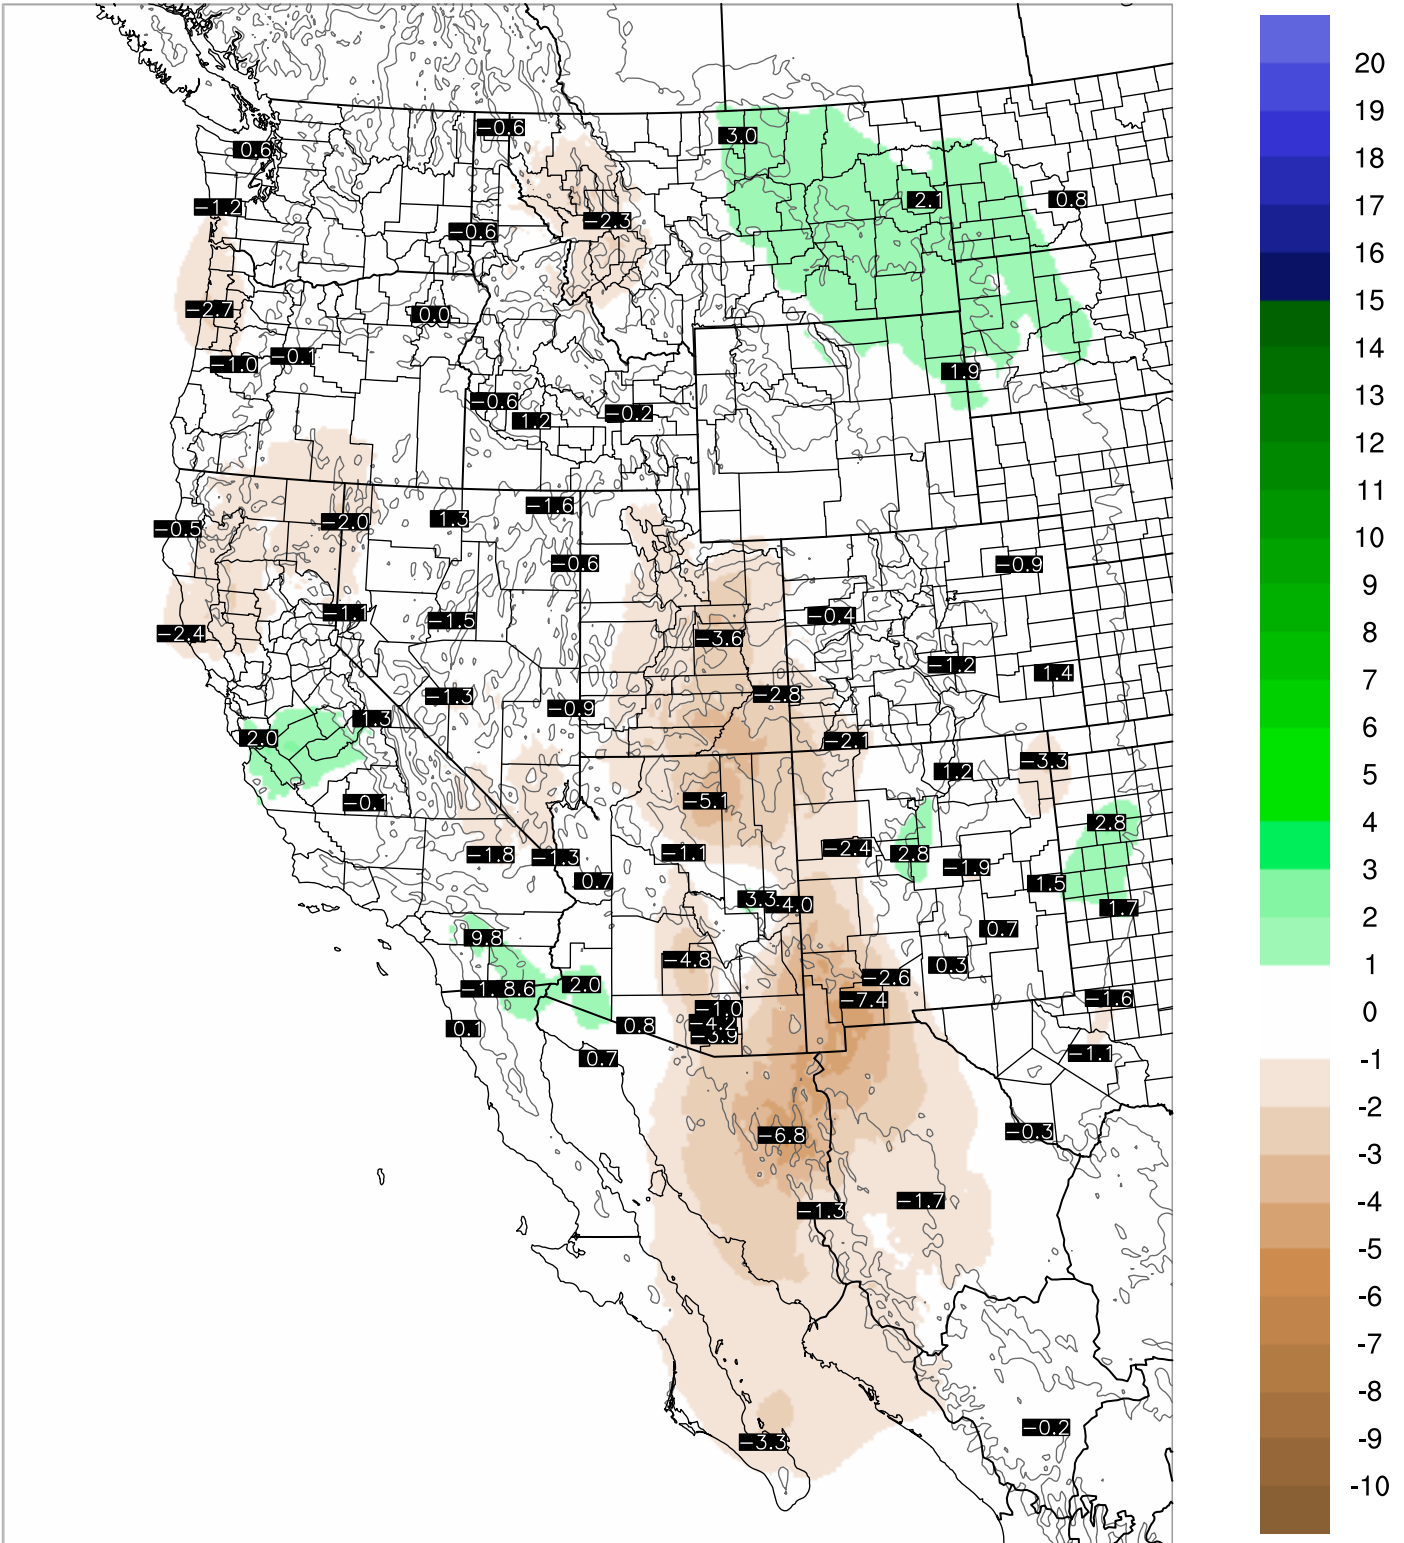

Corrected PWV 23 Aug 2021 23:45 UTC

PWV Error(mm) Obs-Init

Corrected PWV 23 Aug 2021 23:45 UTC

PWV Error(mm) Obs-Init