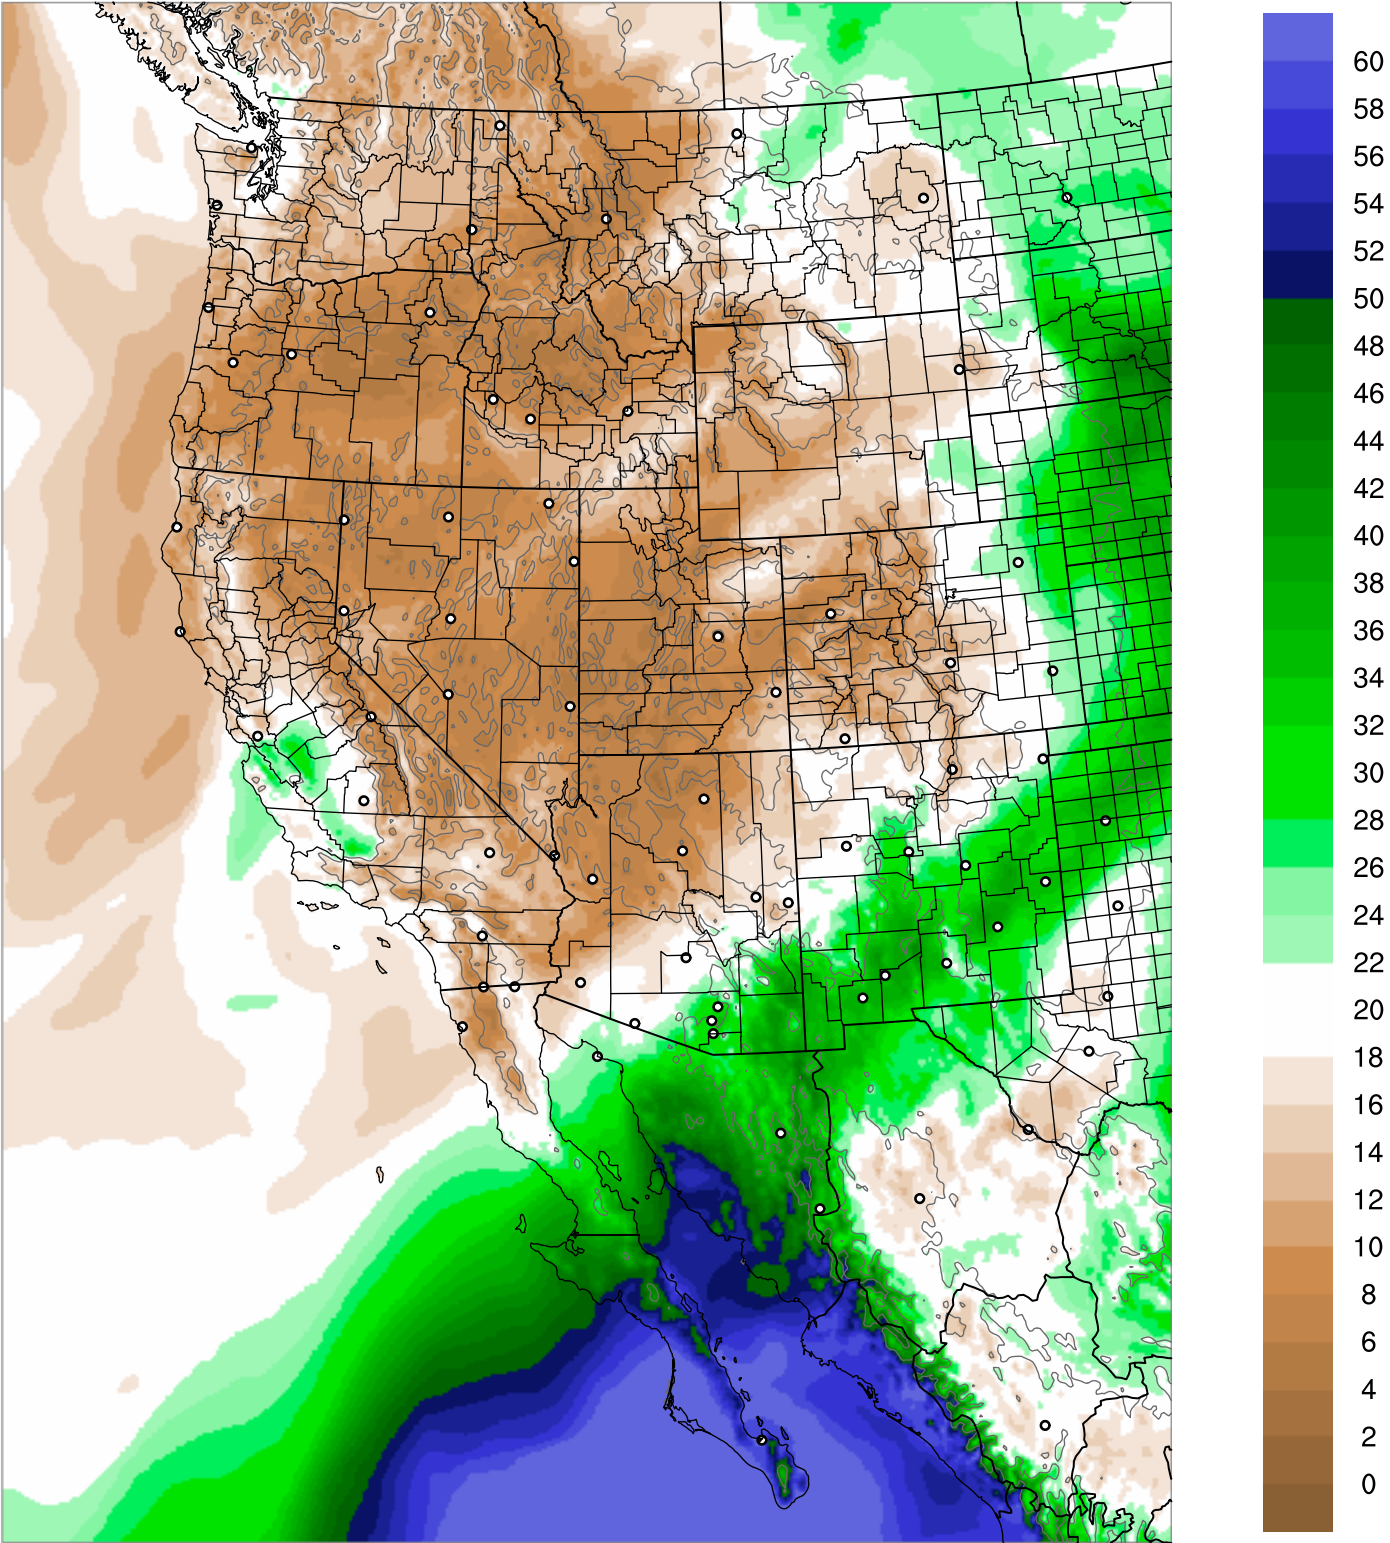

Corrected PWV 23 Aug 2021 23:45 UTC

PWV Error(mm) Obs-Init

Corrected PWV 23 Aug 2021 23:45 UTC

PWV Error(mm) Obs-Init