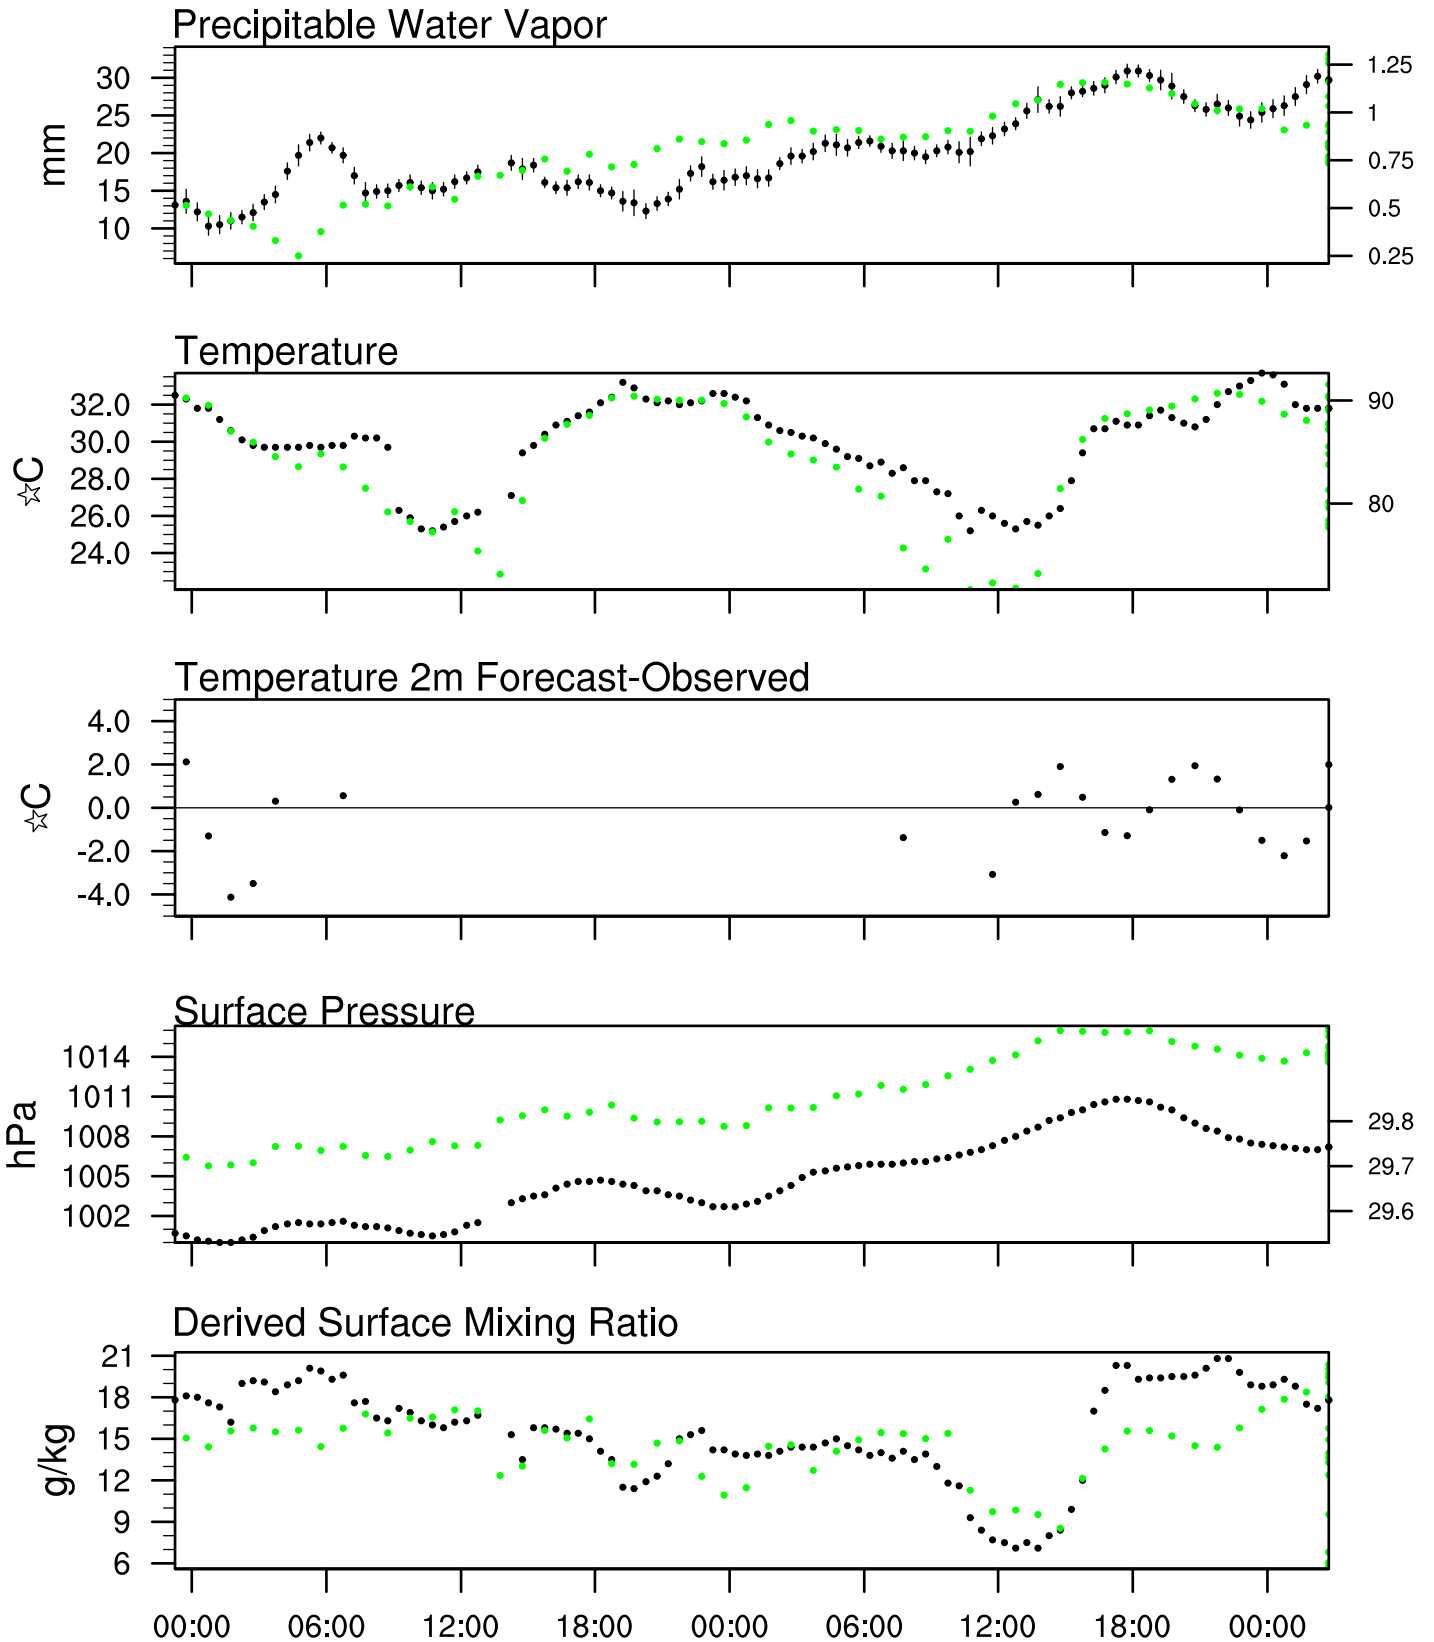

Puerto Penasco, Son

19 Sep 2021 23:45 UTC - 23 Sep 2021 12:15 UTC

Puerto Penasco, Son 19Sep 2021 23Z

Ptcl=822 Tlcl[C]=15 Shox=11 Pwat[cm]=1 Cape[J]= 421

Puerto Penasco, Son 20Sep 2021 11Z

Plcl=941 Tlcl[C]=21 Shox=14 Pwat[cm]=1 Cape[J]= 1258