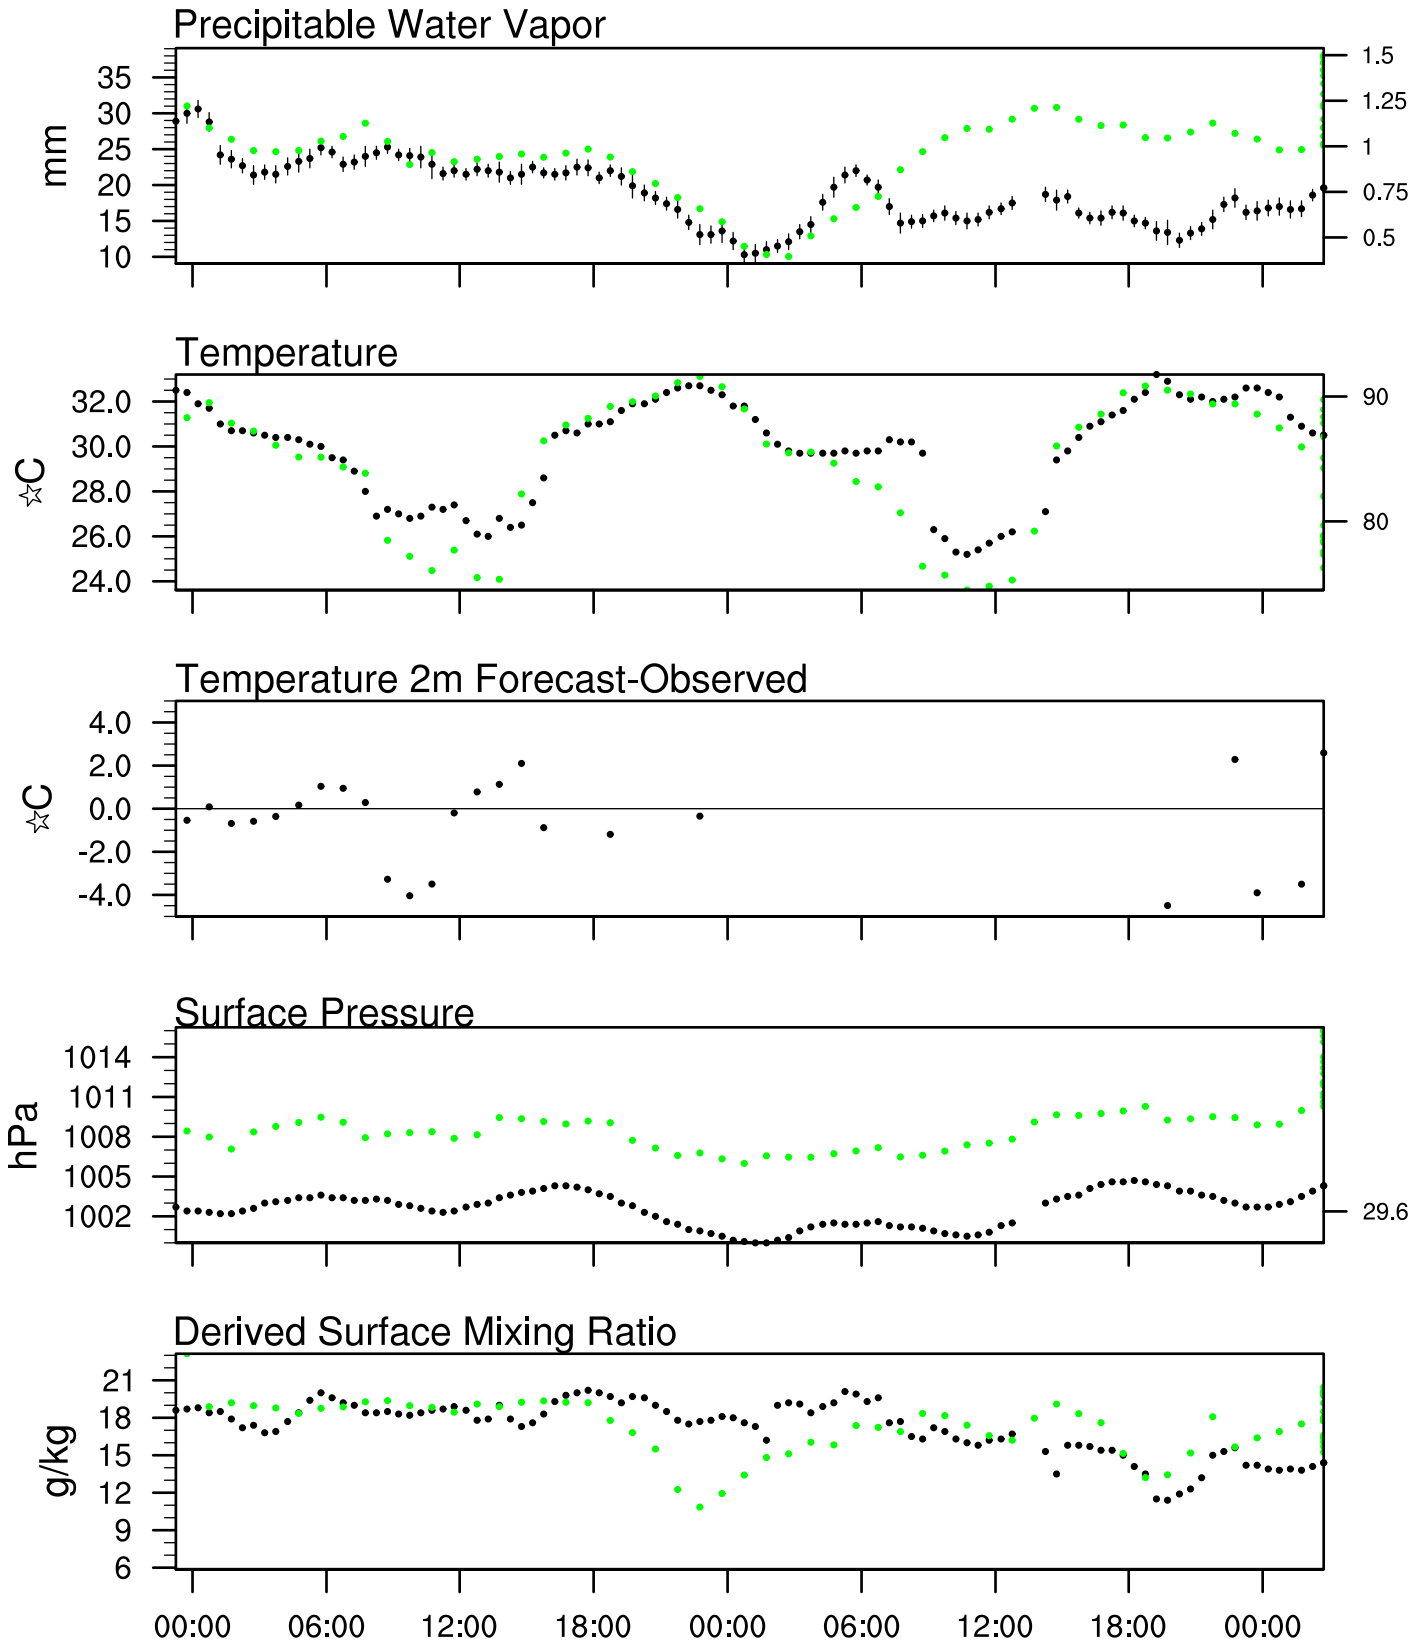

Puerto Penasco, Son

18 Sep 2021 23:45 UTC - 22 Sep 2021 12:15 UTC

Puerto Penasco, Son 18Sep 2021 23Z

Plcl=918 Tlcl[C]=23 Shox=6 Pwat[cm]=3 Cape[J]= 4068

Puerto Penasco, Son 19Sep 2021 11Z

Ptcl=975 Tlcl[C]=24 Shox=9 Pwat[cm]=2 Cape[J]= 2013