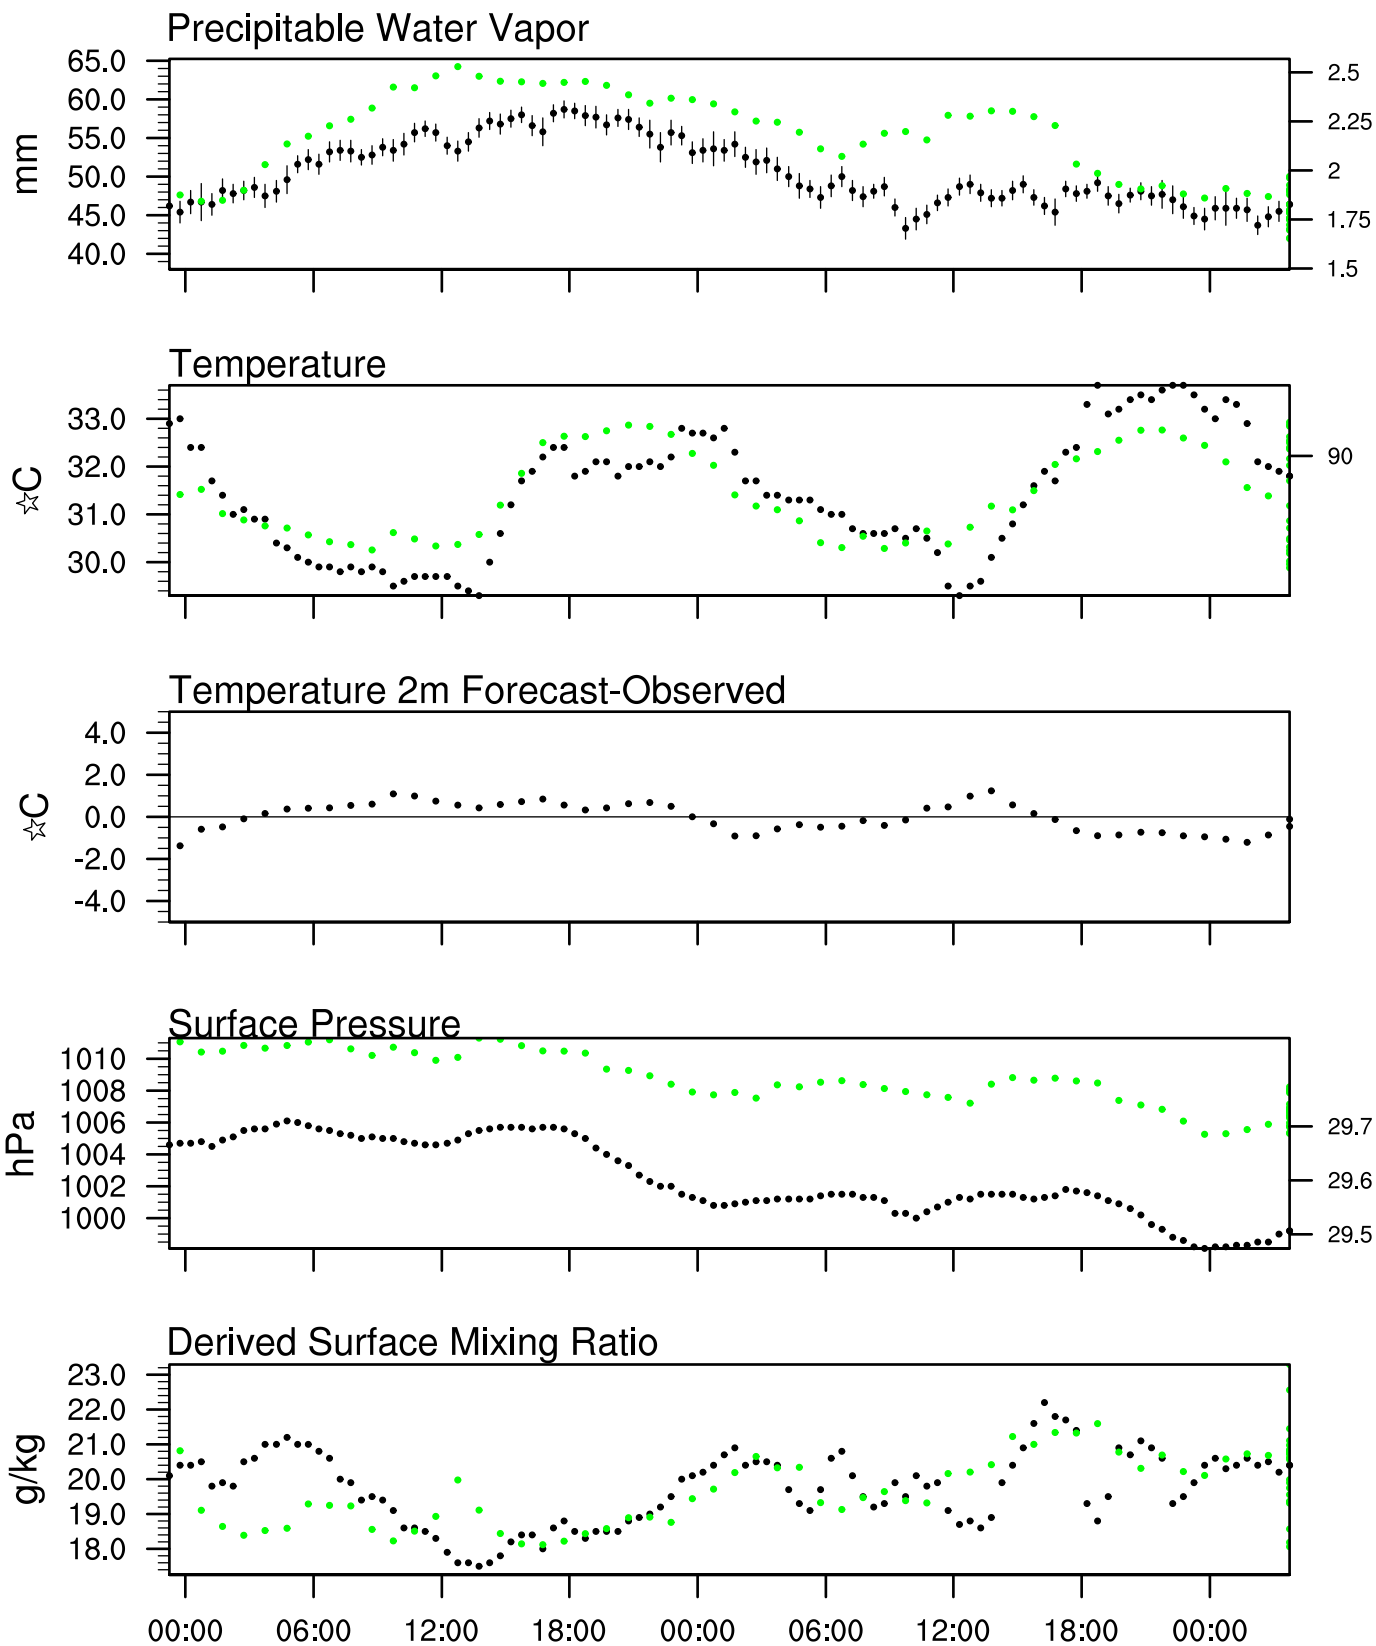

Puerto Penasco, Son

14 Aug 2021 23:45 UTC - 18 Aug 2021 12:15 UTC