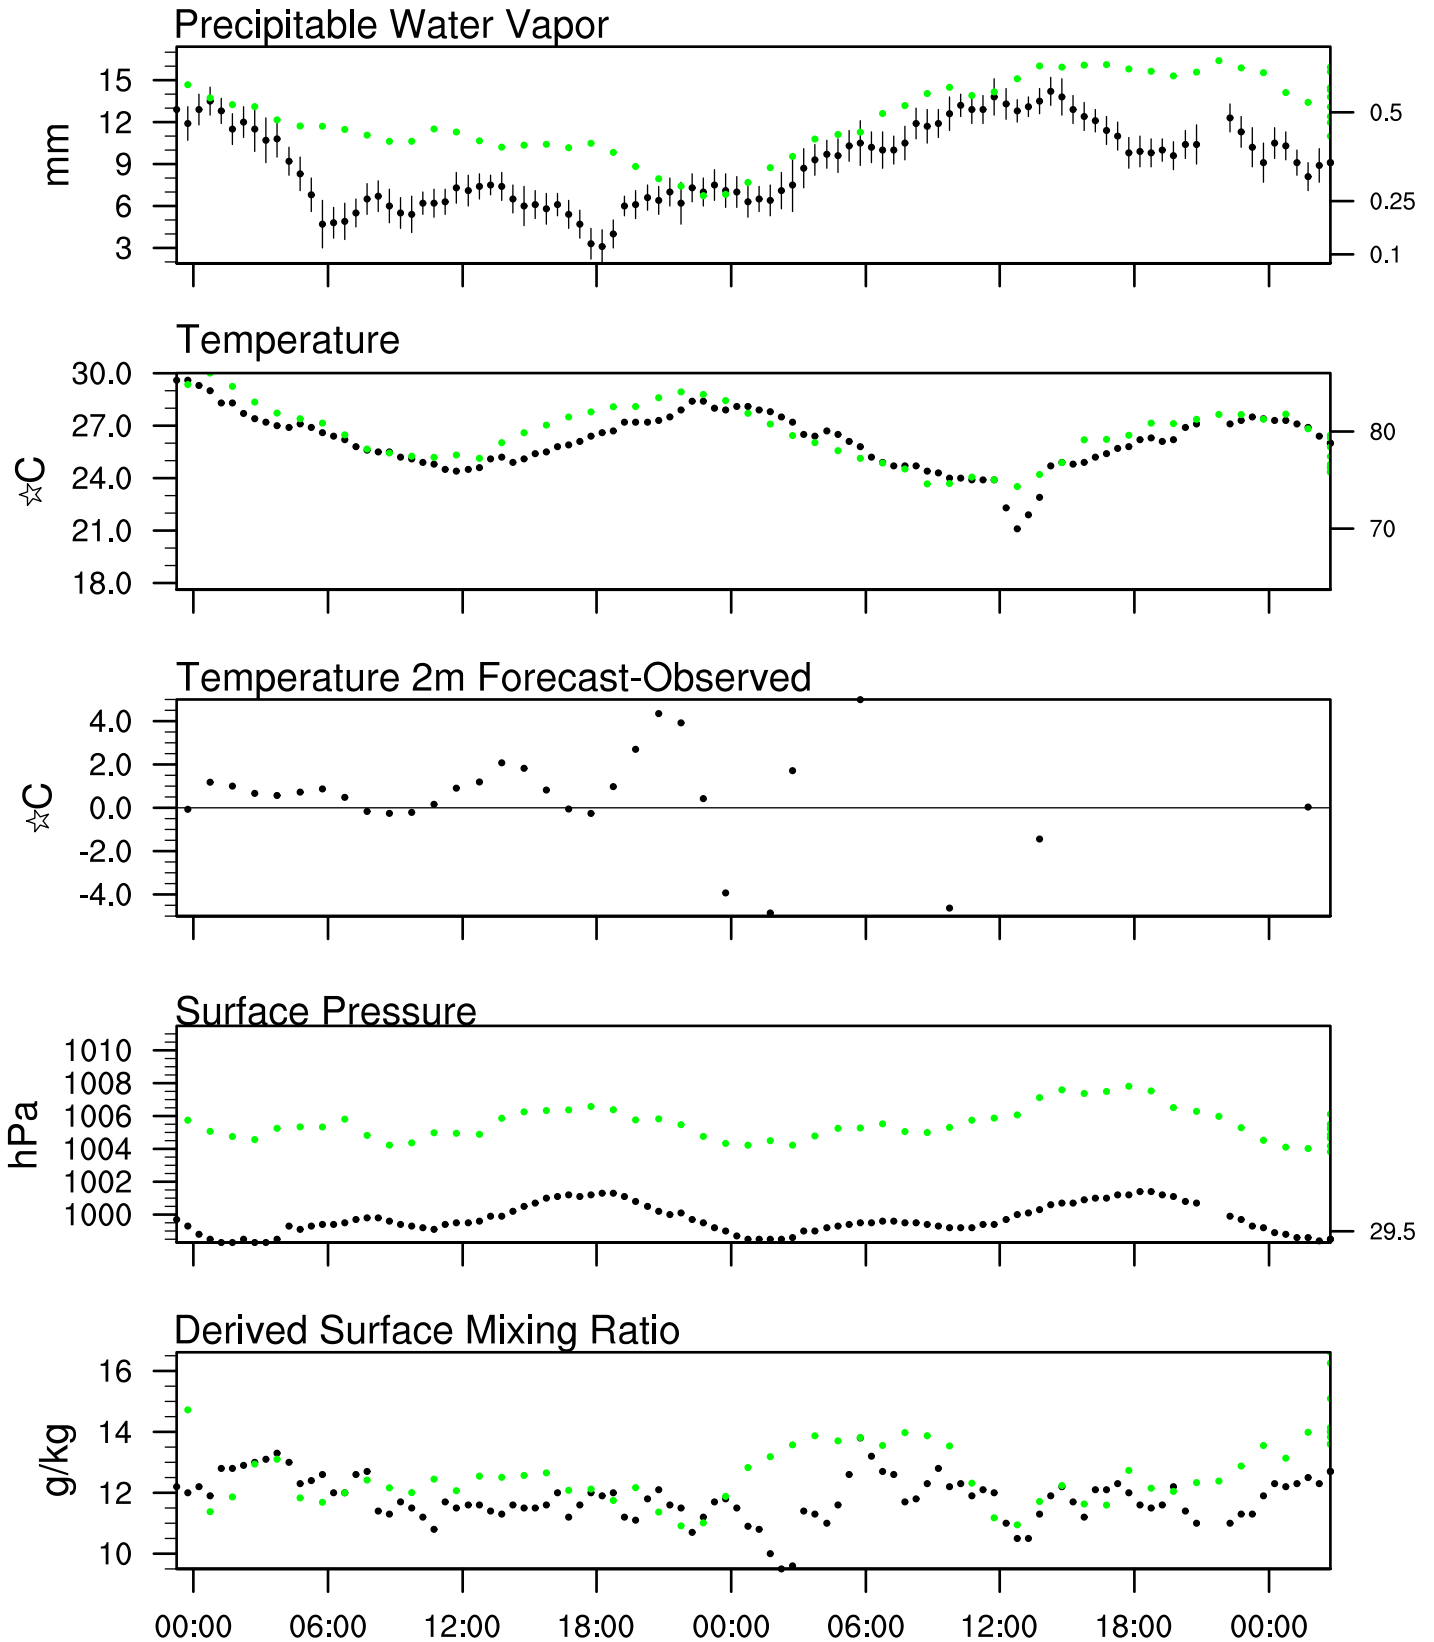

Puerto Penasco, Son

5 Jun 2021 23:45 UTC - 9 Jun 2021 12:15 UTC

Puerto Penasco, Son 5 Jun 2021 23Z

Plcl=846 Tlcl[C]=15 Shox=11 Pwat[cm]=1 Cape[J]= 504

Puerto Penasco, Son 6Jun 2021 11Z

Ptcl=883 Tlcl[C]=15 Shox=11 Pwat[cm]=1 Cape[J]= 40