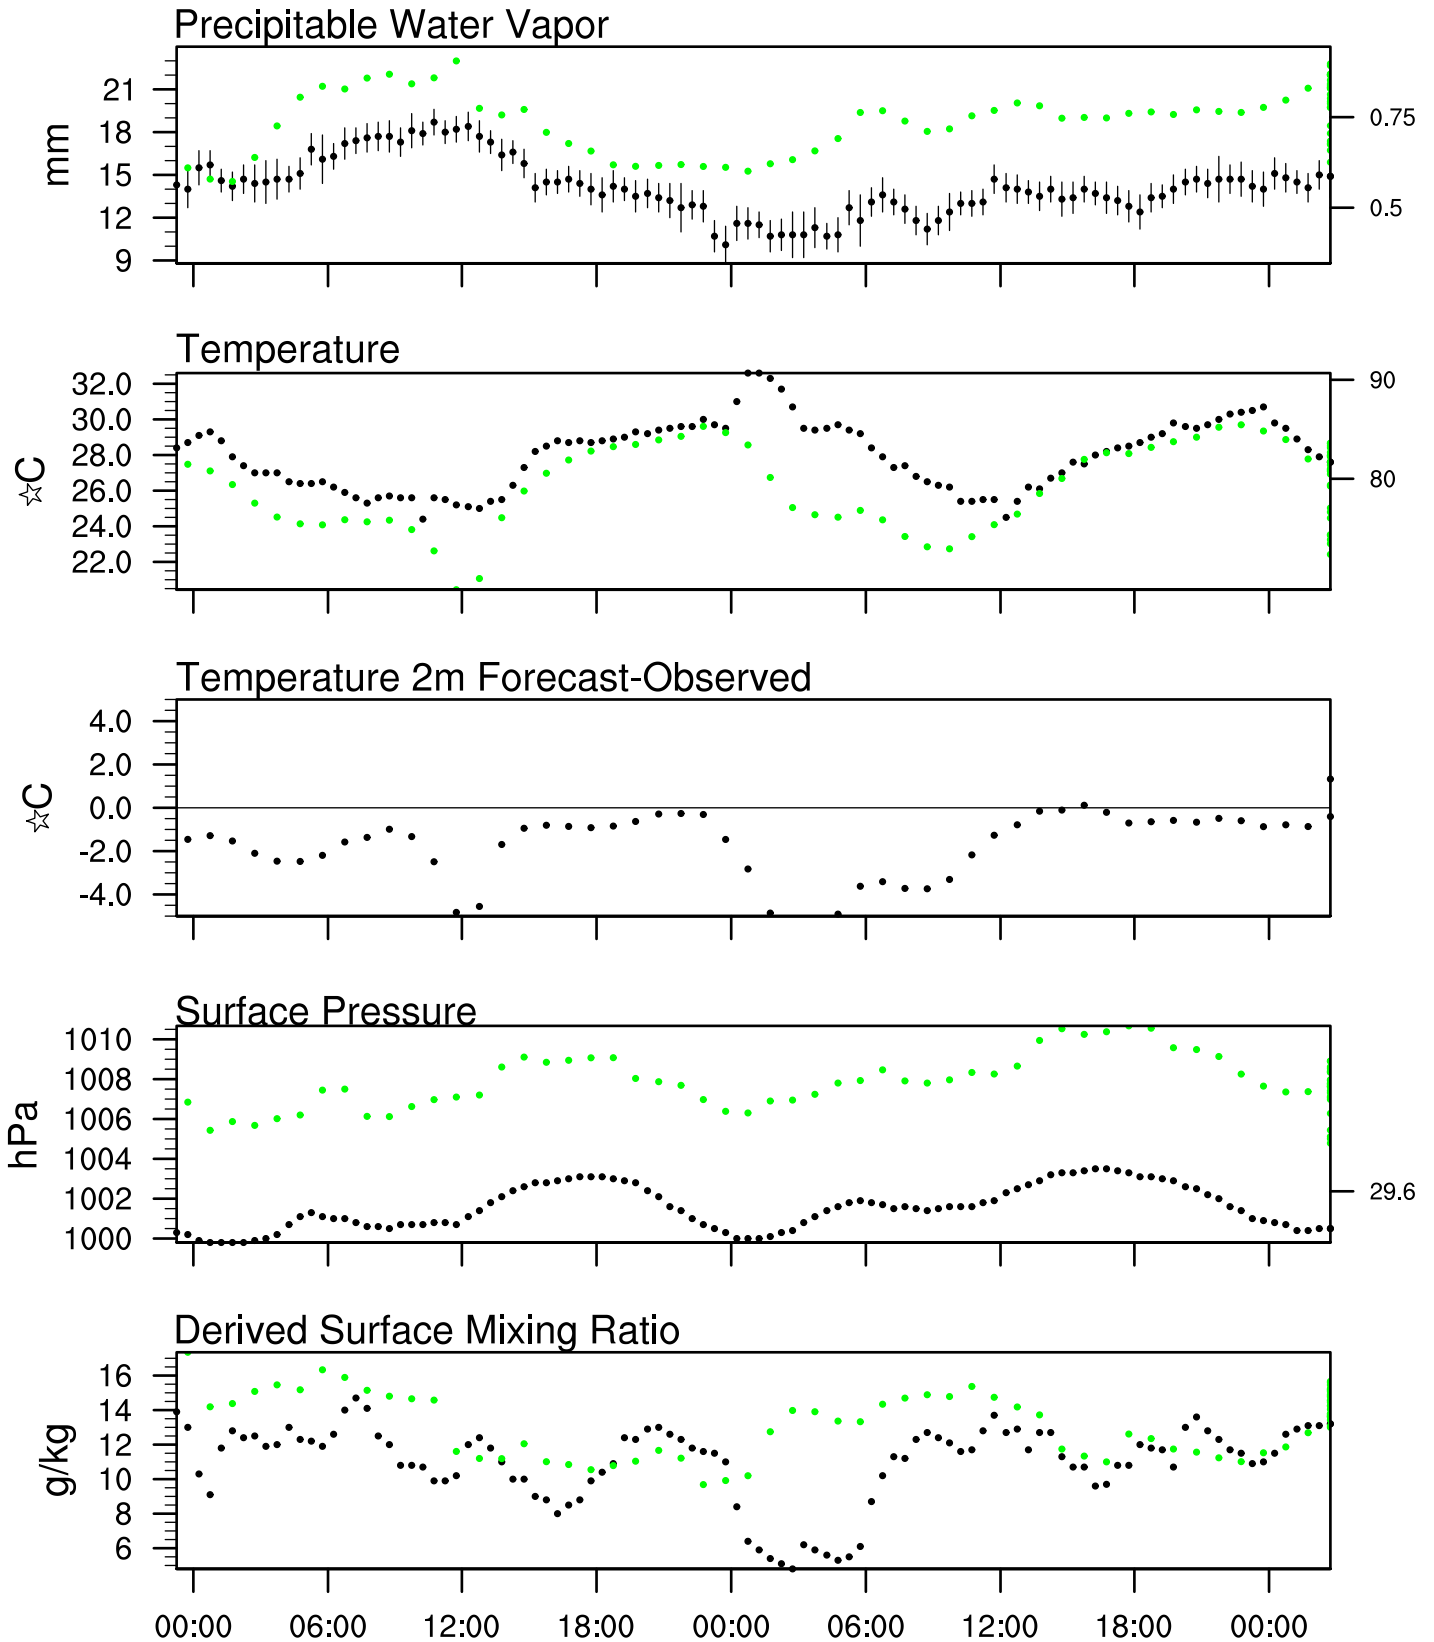

Puerto Penasco, Son

2 Jun 2021 23:45 UTC - 6 Jun 2021 12:15 UTC

Puerto Penasco, Son 2Jun 2021 23Z

Ptcl=948 Tlcl[C]=22 Shox=6 Pwat[cm]=2 Cape[J]= 4540

Puerto Penasco, Son 3Jun 2021 11Z

Plcl=942 Tlcl[C]=15 Shox=0 Pwat[cm]=2 Cape[J]= 0