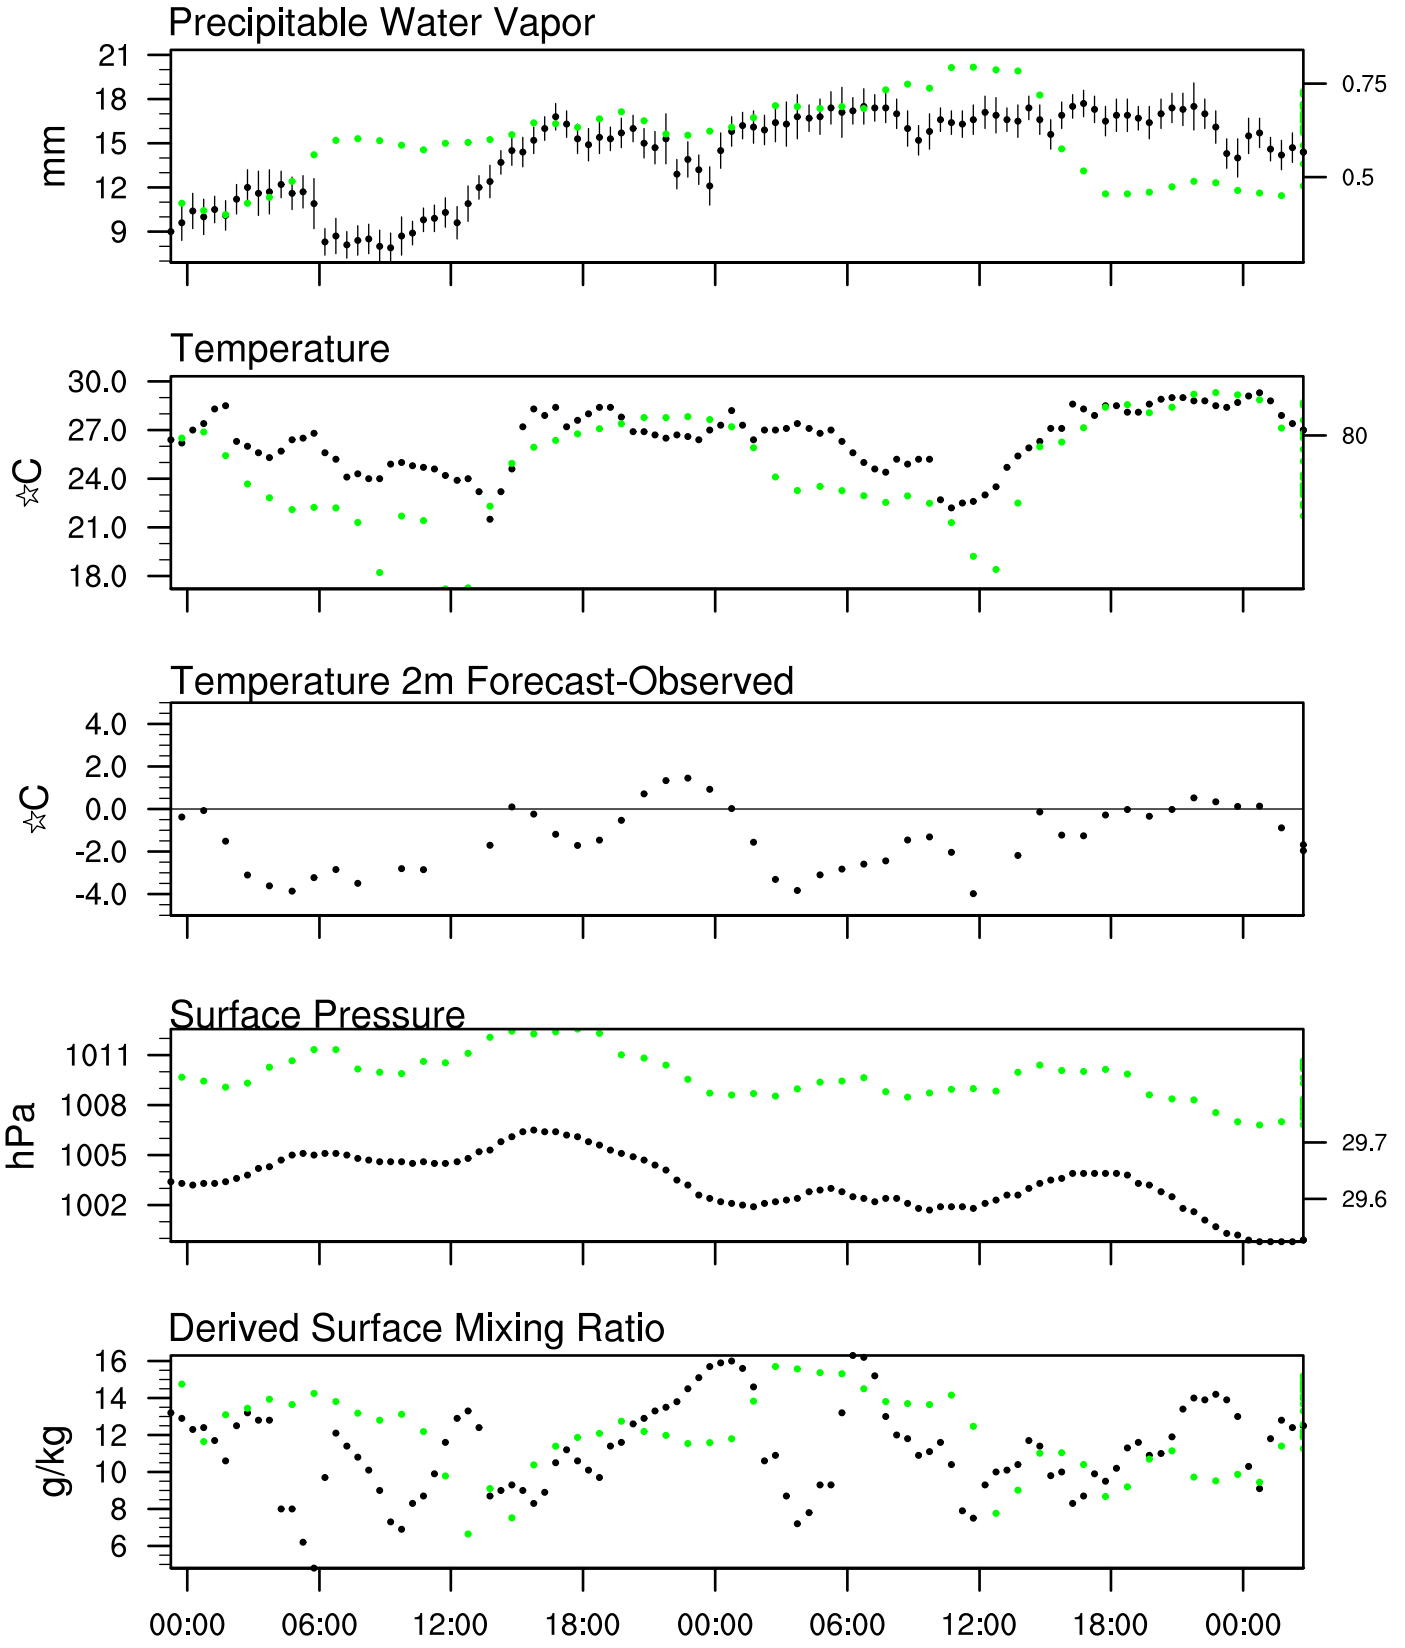

Puerto Penasco, Son

31 May 2021 23:45 UTC - 4 Jun 2021 12:15 UTC

Puerto Penasco, Son 31May 2021 23Z

Ptcl=878 Tlcl[C]=15 Shox=8 Pwat[cm]=1 Cape[J]= 938

Puerto Penasco, Son 1 Jun 2021 11Z

Plcl=944 Tlcl[C]=13 Shox=3 Pwat[cm]=1 Cape[J]= 0