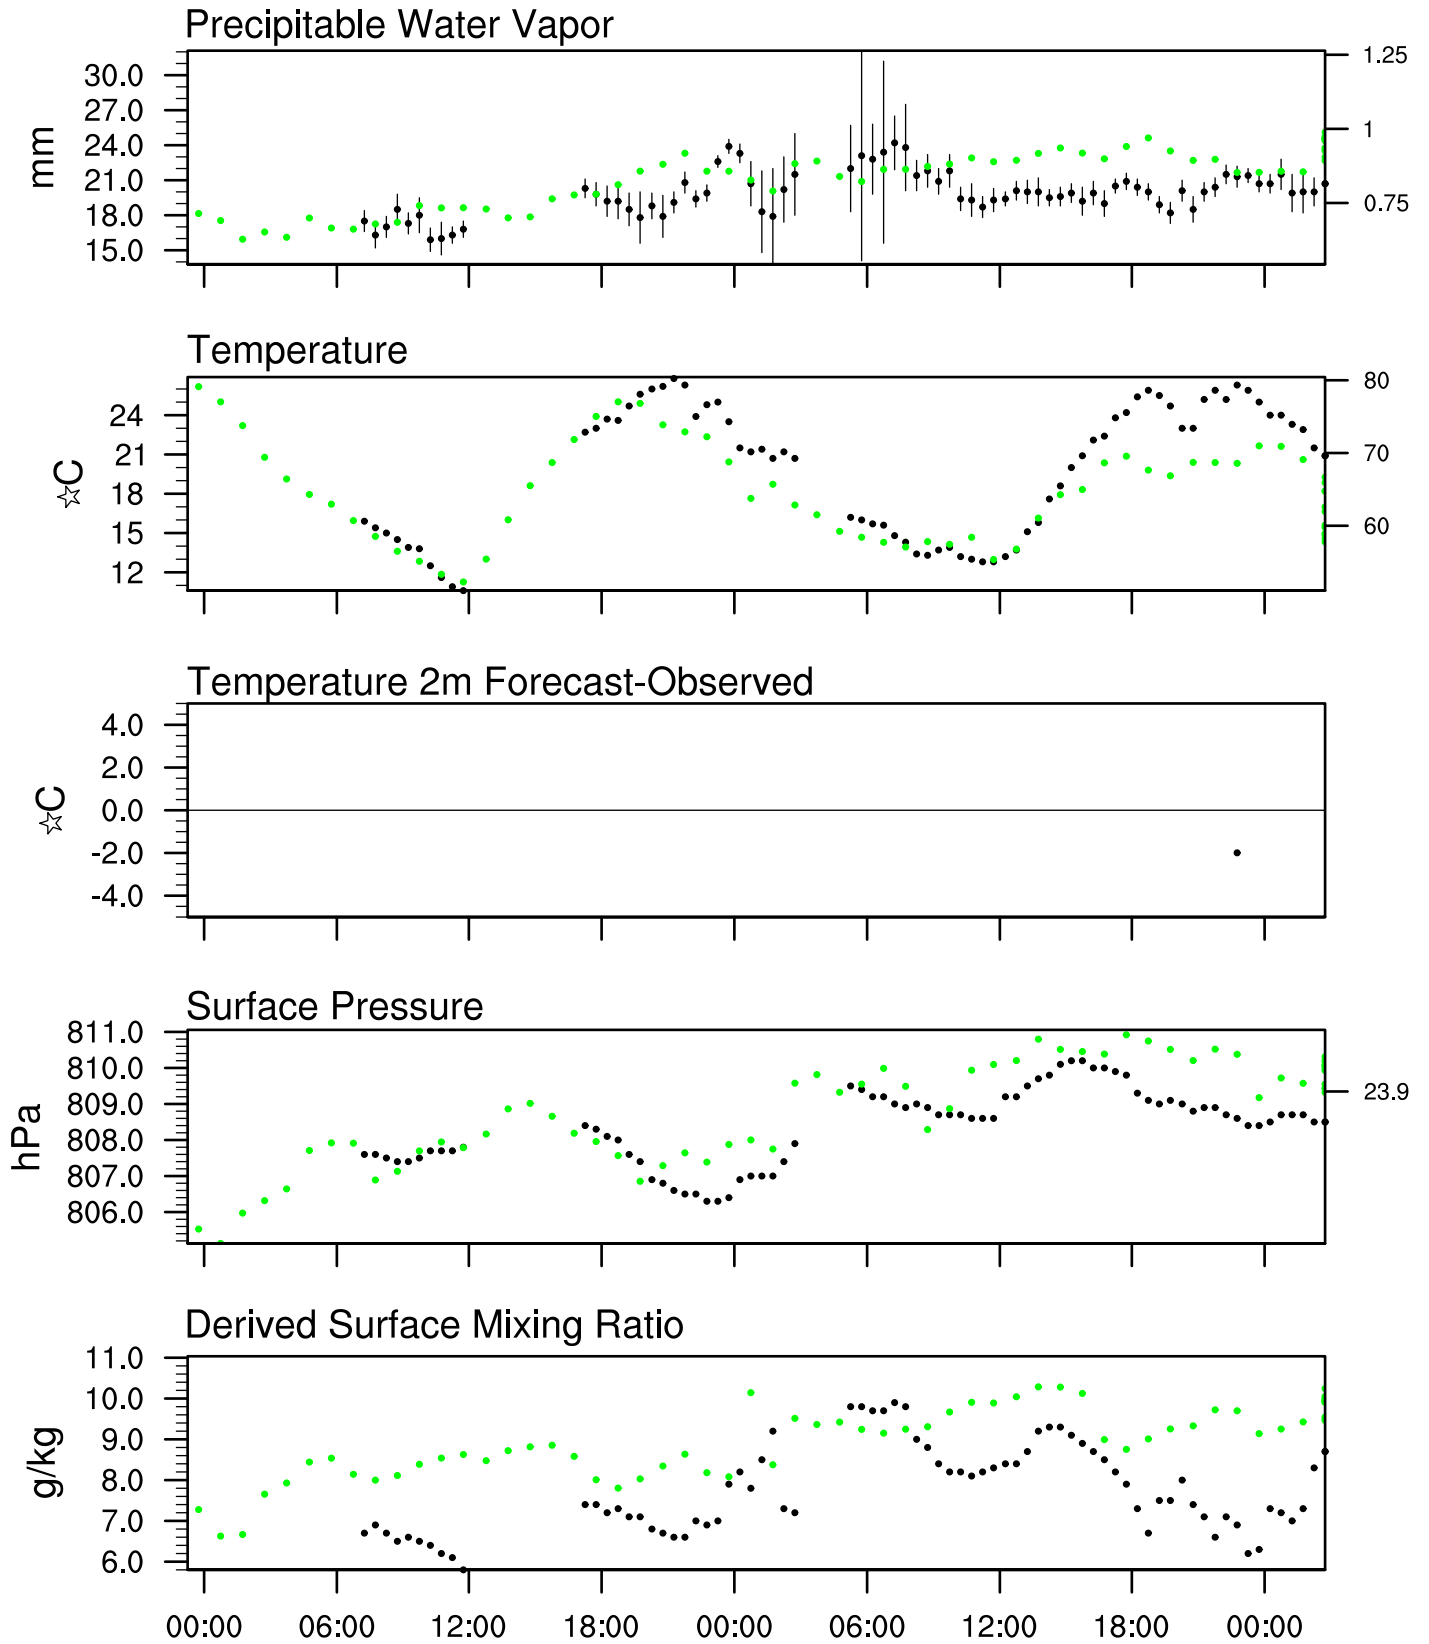

# Show Low, AZ

28 Jun 2021 23:45 UTC - 2 Jul 2021 12:15 UTC

# Show Low, AZ 28Jun 2021 23Z

Ptcl=605 Tlcl[C]=2 Shox=0 Pwat[cm]=2 Cape[J]= 1162

# Show Low, AZ 29Jun 2021 23Z

Plcl=674 Tlcl[C]=5 Shox=0 Pwat[cm]=2 Cape[J]= 177