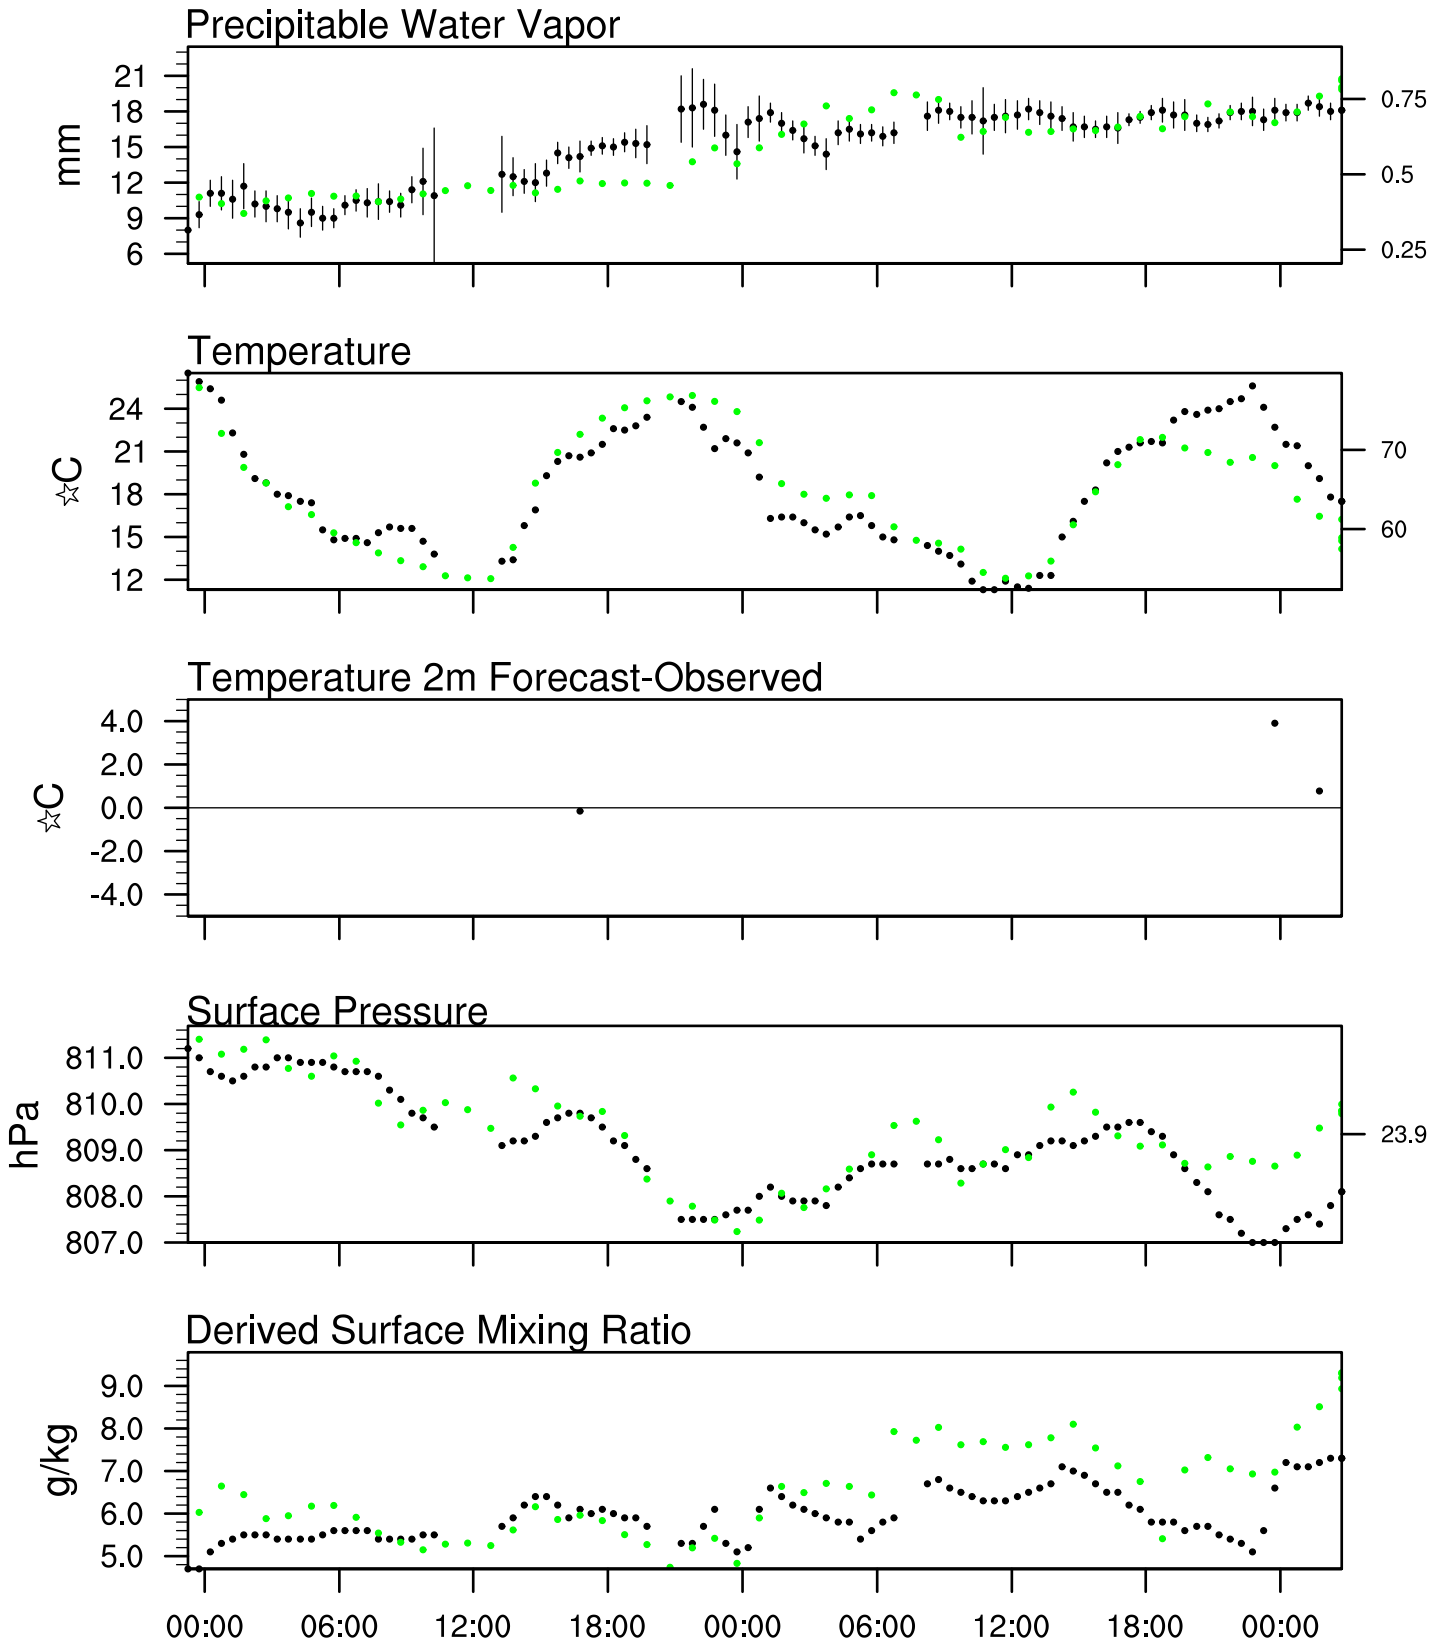

# Show Low, AZ

22 Sep 2021 23:45 UTC - 26 Sep 2021 12:15 UTC

# Show Low, AZ 22Sep 2021 23Z

Plcl=585 Tlcl[C]=-1 Shox=0 Pwat[cm]=1 Cape[J]= 329