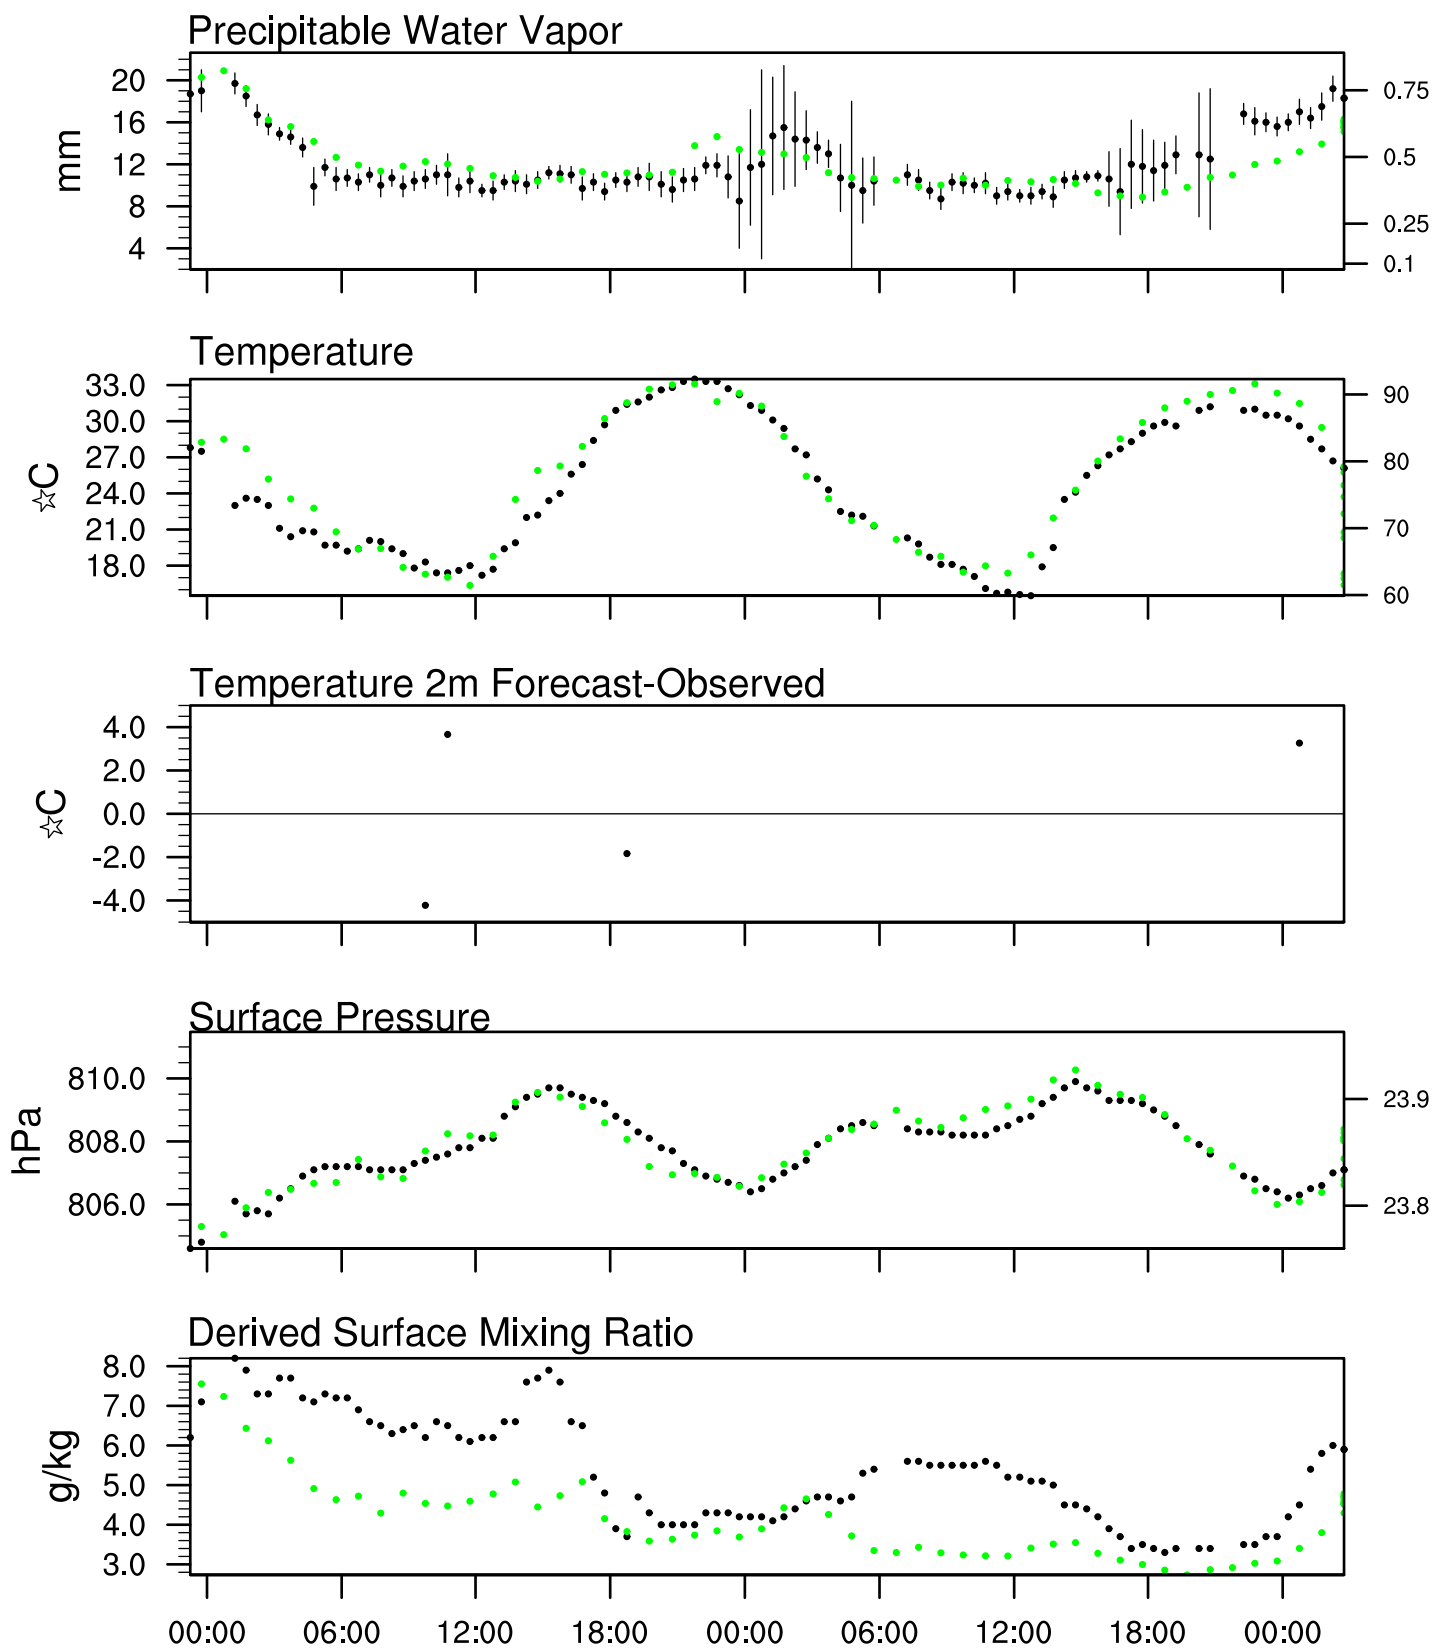

Show Low, AZ

20 Jun 2021 23:45 UTC - 24 Jun 2021 12:15 UTC

Show Low, AZ 20Jun 2021 23Z

Plcl=580 Tlcl[C]=1 Shox=0 Pwat[cm]=2 Cape[J]= 856

Show Low, AZ 21Jun 2021 11Z

Plcl=621 Tlcl[C]=-3 Shox=0 Pwat[cm]=1 Cape[J]= 0

Show Low, AZ 21Jun 2021 23Z

Plcl=499 Tlcl[C]=-9 Shox=0 Pwat[cm]=1 Cape[J]= 159

Show Low, AZ 22Jun 2021 11Z

Plcl=561 Tlcl[C]=-9 Shox=0 Pwat[cm]=1 Cape[J]= 0

Show Low, AZ 22Jun 2021 23Z

Plcl=484 Tlcl[C]=-12 Shox=0 Pwat[cm]=1 Cape[J]= 209

Show Low, AZ 23Jun 2021 11Z

Plcl=622 Tlcl[C]=-3 Shox=0 Pwat[cm]=2 Cape[J]= 0

Show Low, AZ 23Jun 2021 23Z

Plcl=527 Tlcl[C]=-5 Shox=0 Pwat[cm]=2 Cape[J]= 581

Show Low, AZ 24Jun 2021 11Z

Plcl=665 Tlcl[C]=2 Shox=0 Pwat[cm]=2 Cape[J]= 0