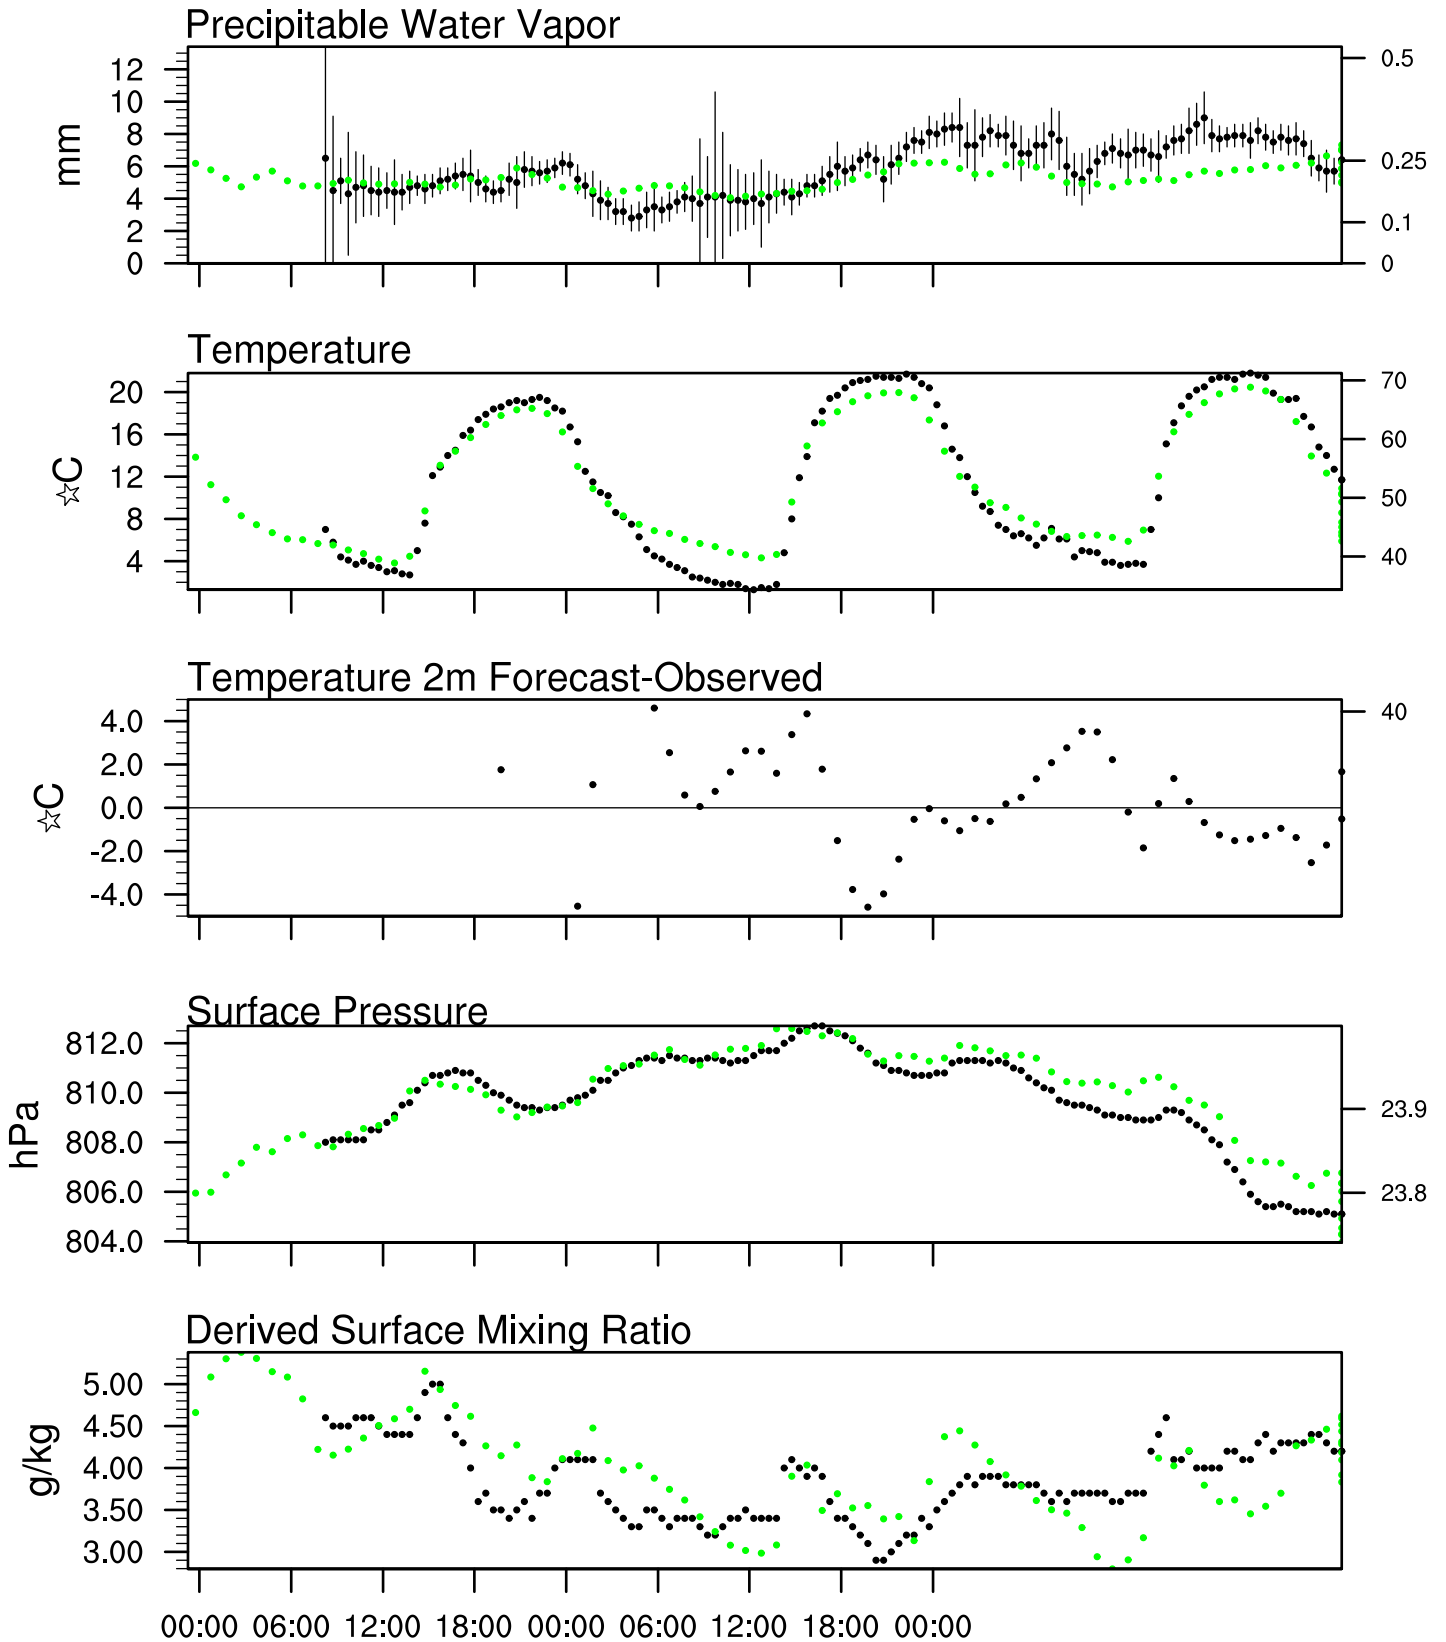

Show Low, AZ

19 Oct 2021 23:45 UTC - 23 Oct 2021 12:15 UTC

Show Low, AZ 19Oct 2021 23Z

Plcl=647 Tlcl[C]=-3 Shox=0 Pwat[cm]=1 Cape[J]= 1

Show Low, AZ 20Oct 2021 11Z

Plcl=733 Tlcl[C]=-1 Shox=0 Pwat[cm]=0 Cape[J]= 0

Show Low, AZ 20Oct 2021 23Z

Plcl=615 Tlcl[C]=-5 Shox=0 Pwat[cm]=0 Cape[J]= 0

Show Low, AZ 21Oct 2021 11Z

Ptcl=672 Tlcl[C]=-8 Shox=0 Pwat[cm]=0 Cape[J]= 0

Show Low, AZ 21Oct 2021 23Z

Plcl=596 Tlcl[C]=-7 Shox=0 Pwat[cm]=1 Cape[J]= 0

Show Low, AZ 22Oct 2021 11Z

Plcl=642 Tlcl[C]=-9 Shox=0 Pwat[cm]=0 Cape[J]= 0

Show Low, AZ 22Oct 2021 23Z

Plcl=608 Tlcl[C]=-5 Shox=0 Pwat[cm]=1 Cape[J]= 0

Show Low, AZ 23Oct 2021 11Z

Plcl=687 Tlcl[C]=-4 Shox=0 Pwat[cm]=0 Cape[J]= 0