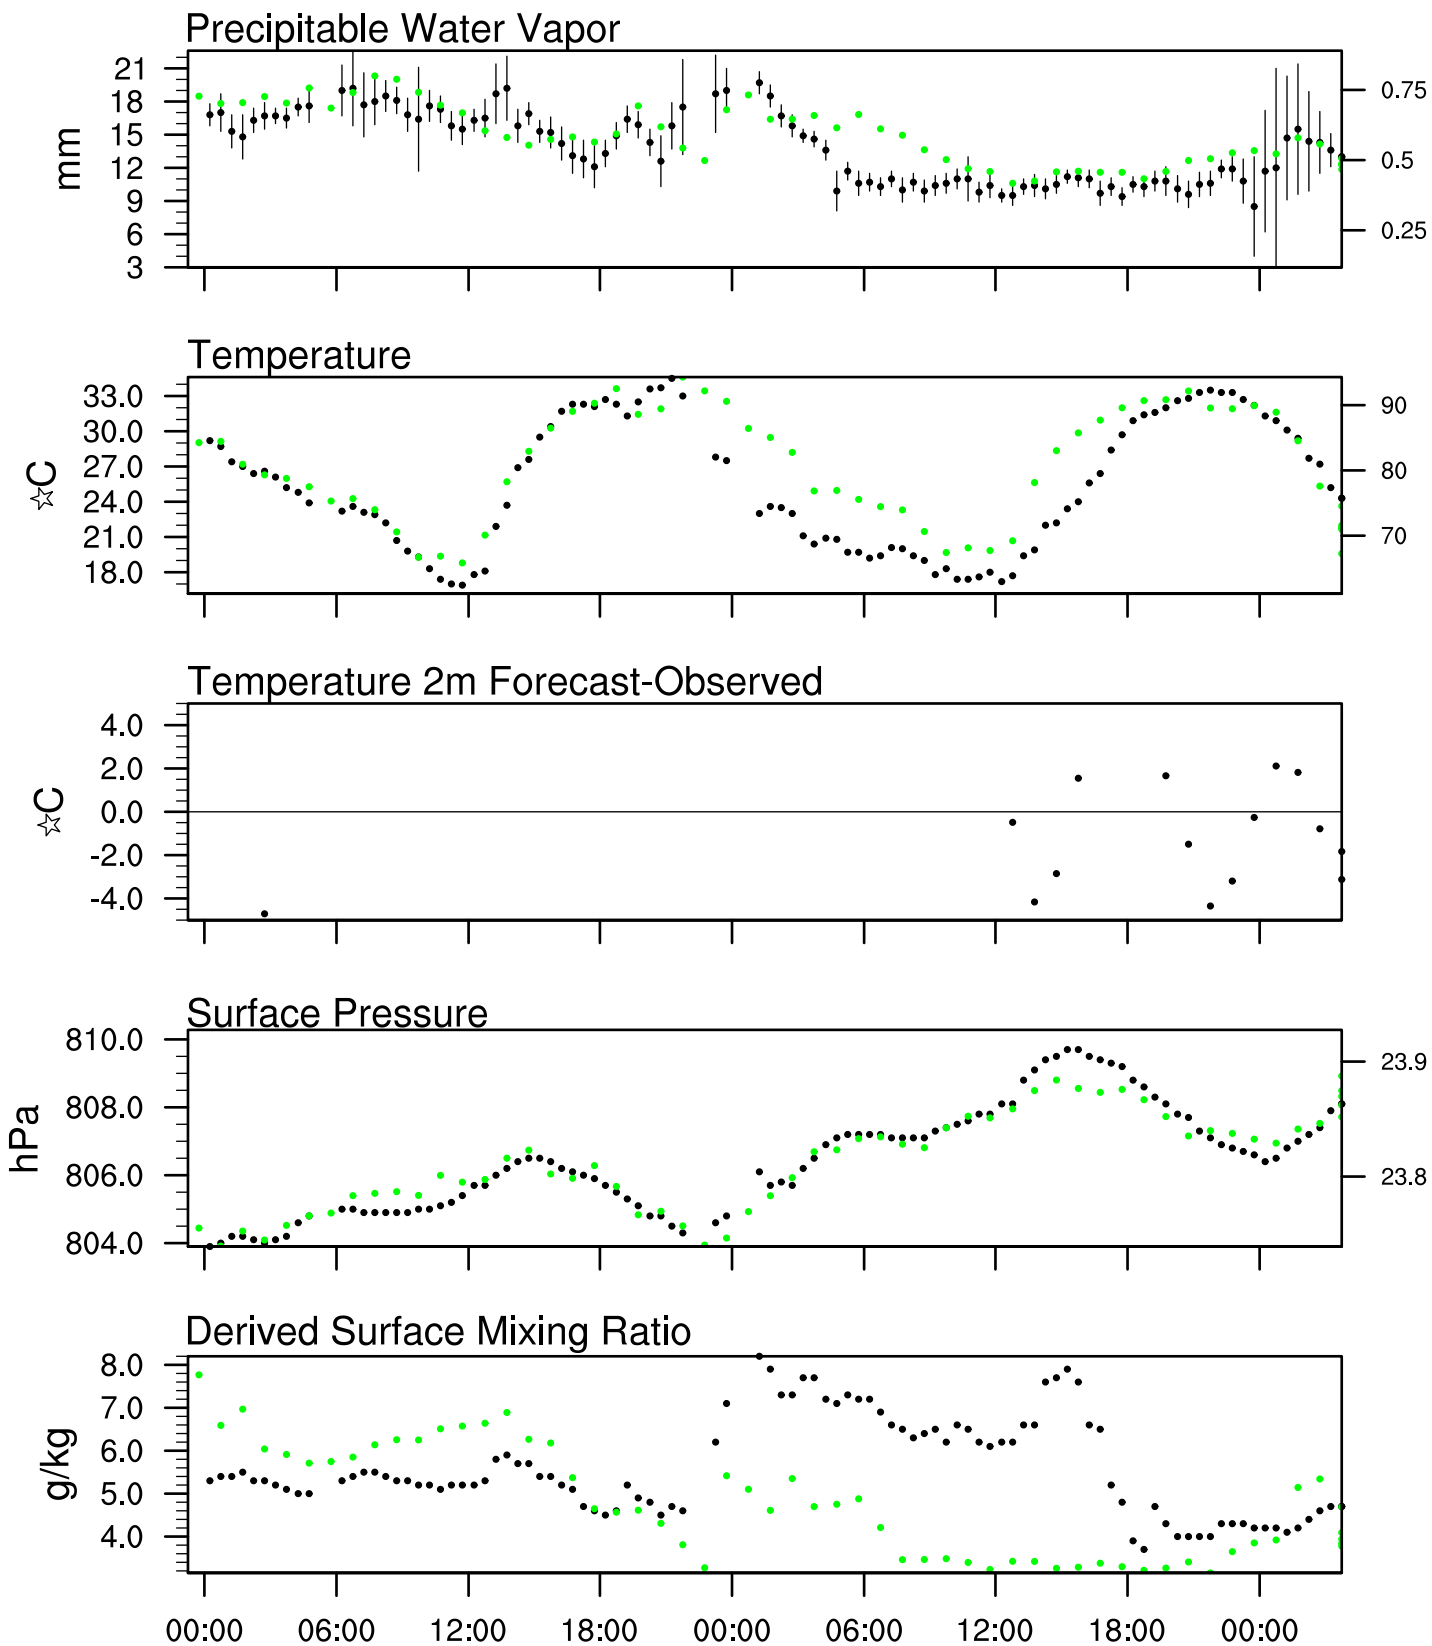

Show Low, AZ

19 Jun 2021 23:45 UTC - 23 Jun 2021 12:15 UTC

Show Low, AZ 19Jun 2021 23Z

Plcl=579 Tlcl[C]=1 Shox=0 Pwat[cm]=2 Cape[J]= 939

Show Low, AZ 20Jun 2021 11Z

Plcl=635 Tlcl[C]=1 Shox=0 Pwat[cm]=2 Cape[J]= 0

Show Low, AZ 20Jun 2021 23Z

Plcl=531 Tlcl[C]=-3 Shox=0 Pwat[cm]=2 Cape[J]= 728

Show Low, AZ 21Jun 2021 11Z

Plcl=560 Tlcl[C]=-9 Shox=0 Pwat[cm]=1 Cape[J]= 0

Show Low, AZ 21Jun 2021 23Z

Plcl=505 Tlcl[C]=-8 Shox=0 Pwat[cm]=1 Cape[J]= 141

Show Low, AZ 22Jun 2021 11Z

Plcl=579 Tlcl[C]=-7 Shox=0 Pwat[cm]=1 Cape[J]= 0

Show Low, AZ 22Jun 2021 23Z

Plcl=499 Tlcl[C]=-9 Shox=0 Pwat[cm]=1 Cape[J]= 161

Show Low, AZ 23Jun 2021 11Z

Ptcl=645 Tlcl[C]=-1 Shox=0 Pwat[cm]=2 Cape[J]= 0