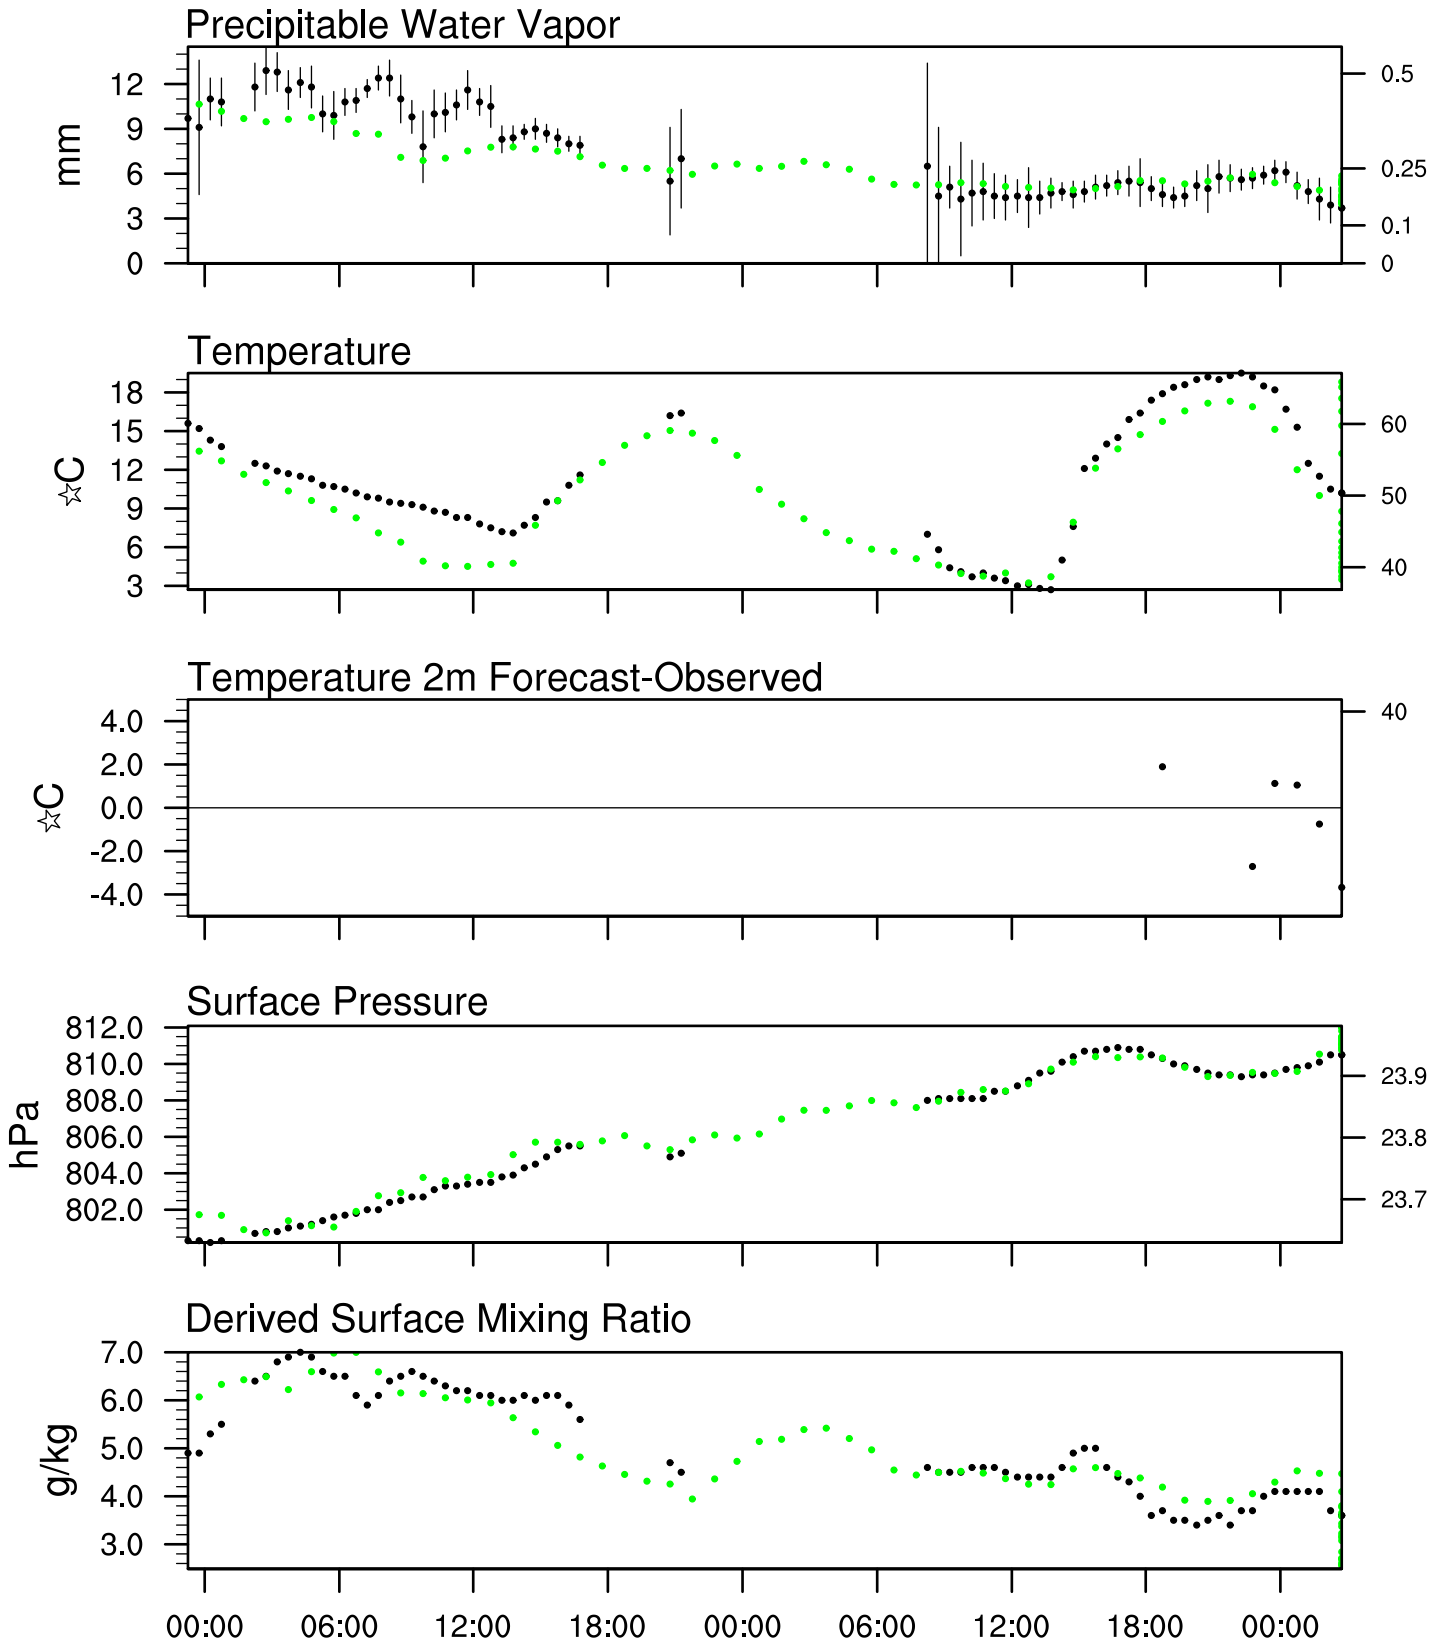

# Show Low, AZ

18 Oct 2021 23:45 UTC - 22 Oct 2021 12:15 UTC

# Show Low, AZ 18Oct 2021 23Z

Plcl=688 Tlcl[C]=1 Shox=0 Pwat[cm]=1 Cape[J]= 0

# Show Low, AZ 19Oct 2021 23Z

Plcl=660 Tlcl[C]=-2 Shox=0 Pwat[cm]=1 Cape[J]= 0