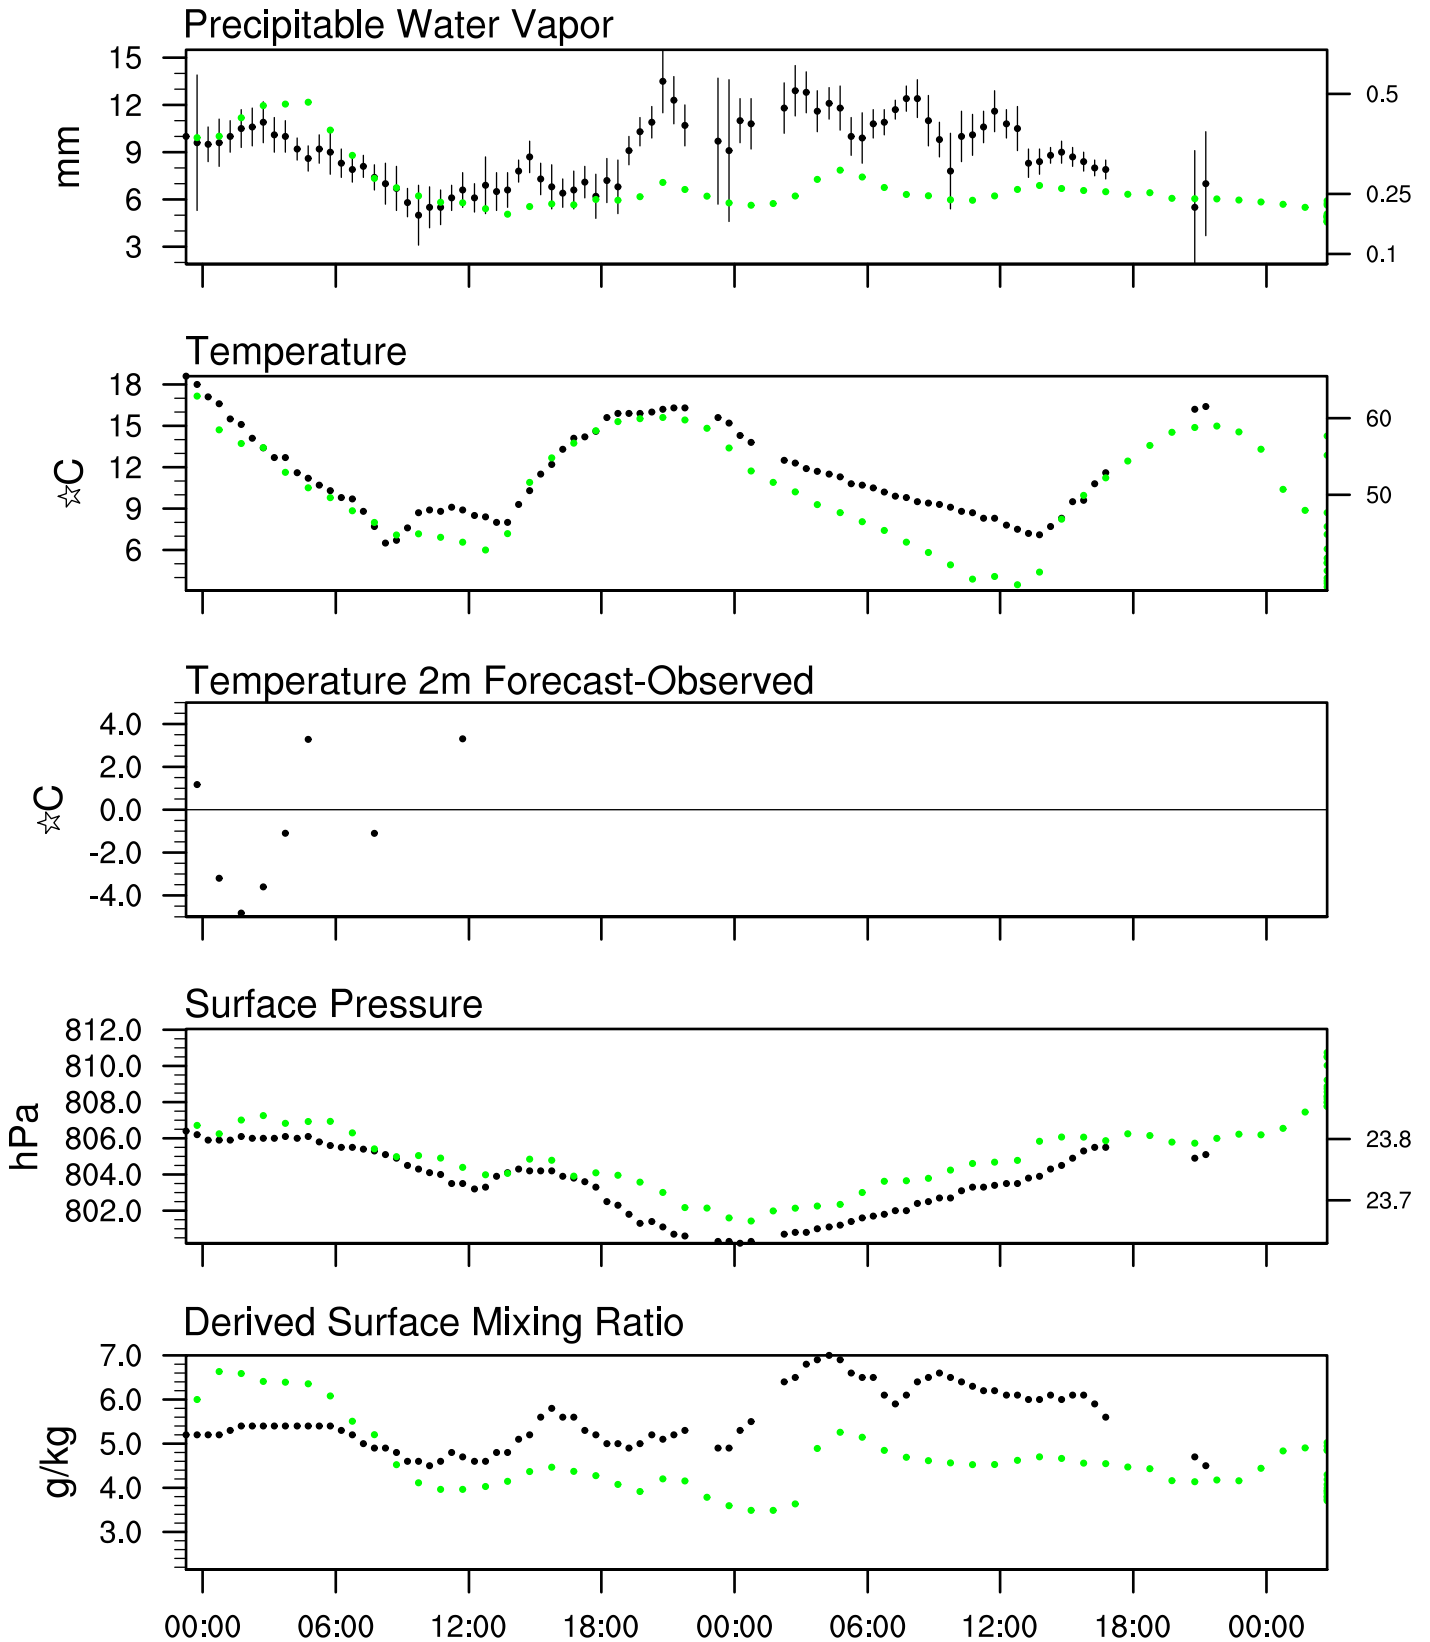

Show Low, AZ

17 Oct 2021 23:45 UTC - 21 Oct 2021 12:15 UTC

Show Low, AZ 17Oct 2021 23Z

Plcl=660 Tlcl[C]=1 Shox=0 Pwat[cm]=1 Cape[J]= 87

Show Low, AZ 18Oct 2021 11Z

Plcl=680 Tlcl[C]=-4 Shox=0 Pwat[cm]=1 Cape[J]= 0

Show Low, AZ 18Oct 2021 23Z

Plcl=619 Tlcl[C]=-7 Shox=0 Pwat[cm]=1 Cape[J]= 0

Show Low, AZ 19Oct 2021 11Z

Plcl=741 Tlcl[C]=-1 Shox=0 Pwat[cm]=1 Cape[J]= 0

Show Low, AZ 19Oct 2021 23Z

Plcl=650 Tlcl[C]=-3 Shox=0 Pwat[cm]=1 Cape[J]= 0

Show Low, AZ 20Oct 2021 11Z

Plcl=720 Tlcl[C]=-3 Shox=0 Pwat[cm]=0 Cape[J]= 0

Show Low, AZ 20Oct 2021 23Z

Plcl=613 Tlcl[C]=-5 Shox=0 Pwat[cm]=1 Cape[J]= 0

Show Low, AZ 21Oct 2021 11Z

Plcl=635 Tlcl[C]=-13 Shox=0 Pwat[cm]=0 Cape[J]= 0