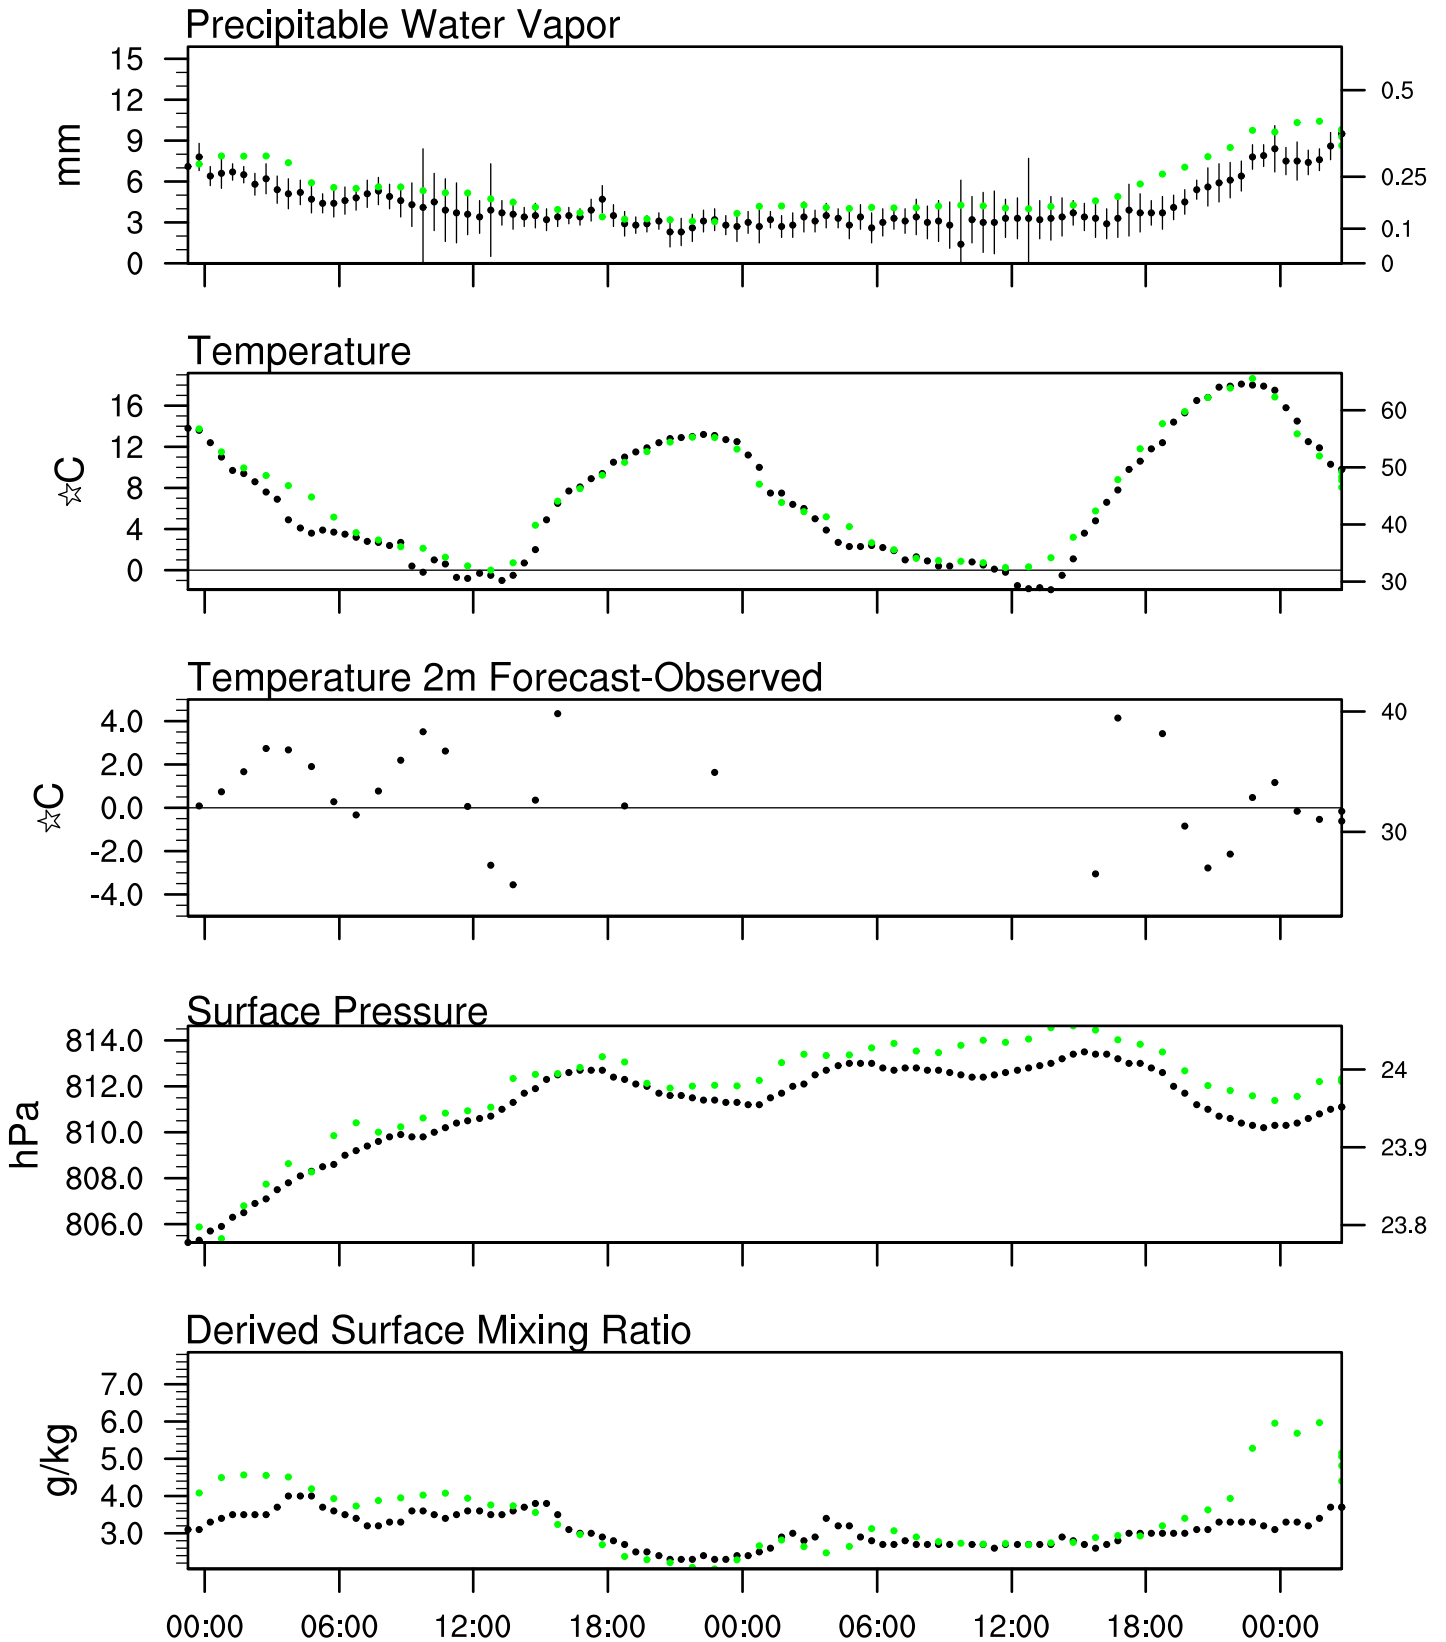

Show Low, AZ

14 Oct 2021 23:45 UTC - 18 Oct 2021 12:15 UTC

Show Low, AZ 14Oct 2021 23Z

Plcl=630 Tlcl[C]=-5 Shox=0 Pwat[cm]=1 Cape[J]= 0

Show Low, AZ 15Oct 2021 11Z

Plcl=772 Tlcl[C]=-2 Shox=0 Pwat[cm]=1 Cape[J]= 0

Show Low, AZ 15Oct 2021 23Z

Plcl=589 Tlcl[C]=-13 Shox=0 Pwat[cm]=0 Cape[J]= 0

Show Low, AZ 16Oct 2021 11Z

Plcl=715 Tlcl[C]=-8 Shox=0 Pwat[cm]=0 Cape[J]= 0

Show Low, AZ 16Oct 2021 23Z

Plcl=657 Tlcl[C]=0 Shox=0 Pwat[cm]=1 Cape[J]= 0

Show Low, AZ 17Oct 2021 11Z

Ptcl=716 Tlcl[C]=0 Shox=0 Pwat[cm]=1 Cape[J]= 0

Show Low, AZ 17Oct 2021 23Z

Plcl=691 Tlcl[C]=5 Shox=0 Pwat[cm]=1 Cape[J]= 353

Show Low, AZ 18Oct 2021 11Z

Plcl=701 Tlcl[C]=-2 Shox=0 Pwat[cm]=0 Cape[J]= 0