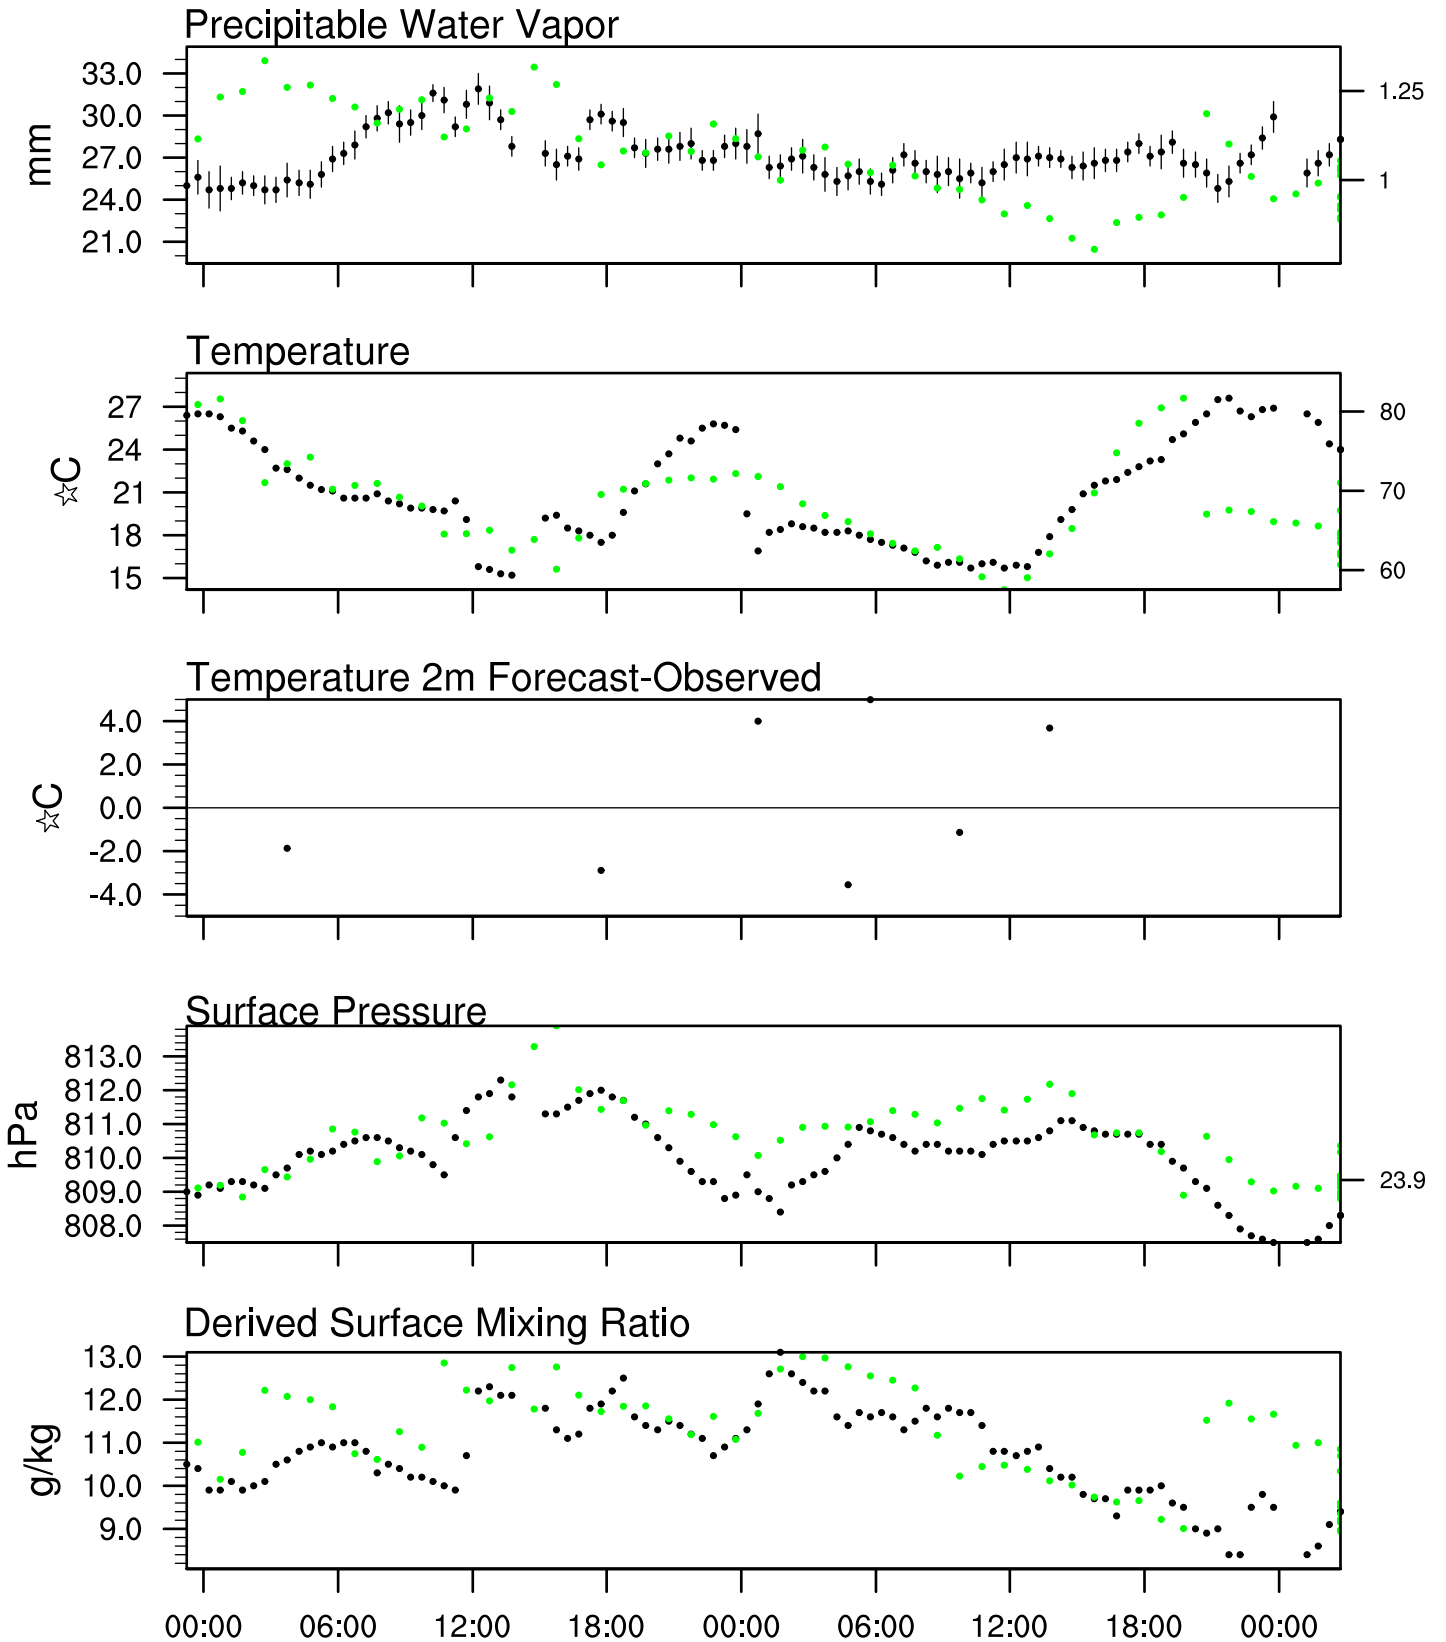

Show Low, AZ

13 Jul 2021 23:45 UTC - 17 Jul 2021 12:15 UTC

Show Low, AZ 13Jul 2021 23Z

Ptcl=634 Tlcl[C]=6 Shox=0 Pwat[cm]=3 Cape[J]= 1036

Show Low, AZ 14Jul 2021 11Z

Ptcl=757 Tlcl[C]=13 Shox=0 Pwat[cm]=3 Cape[J]= 489

Show Low, AZ 14Jul 2021 23Z

Ptcl=700 Tlcl[C]=10 Shox=0 Pwat[cm]=3 Cape[J]= 625

Show Low, AZ 15Jul 2021 11Z

Plcl=771 Tlcl[C]=11 Shox=0 Pwat[cm]=2 Cape[J]= 0

Show Low, AZ 15Jul 2021 23Z

Ptcl=742 Tlcl[C]=11 Shox=0 Pwat[cm]=2 Cape[J]= 279

Show Low, AZ 16Jul 2021 11Z

Ptcl=720 Tlcl[C]=7 Shox=0 Pwat[cm]=2 Cape[J]= 0

Show Low, AZ 16Jul 2021 23Z

Ptcl=641 Tlcl[C]=7 Shox=0 Pwat[cm]=3 Cape[J]= 1737

Show Low, AZ 17Jul 2021 11Z

Plcl=745 Tlcl[C]=10 Shox=0 Pwat[cm]=2 Cape[J]= 120