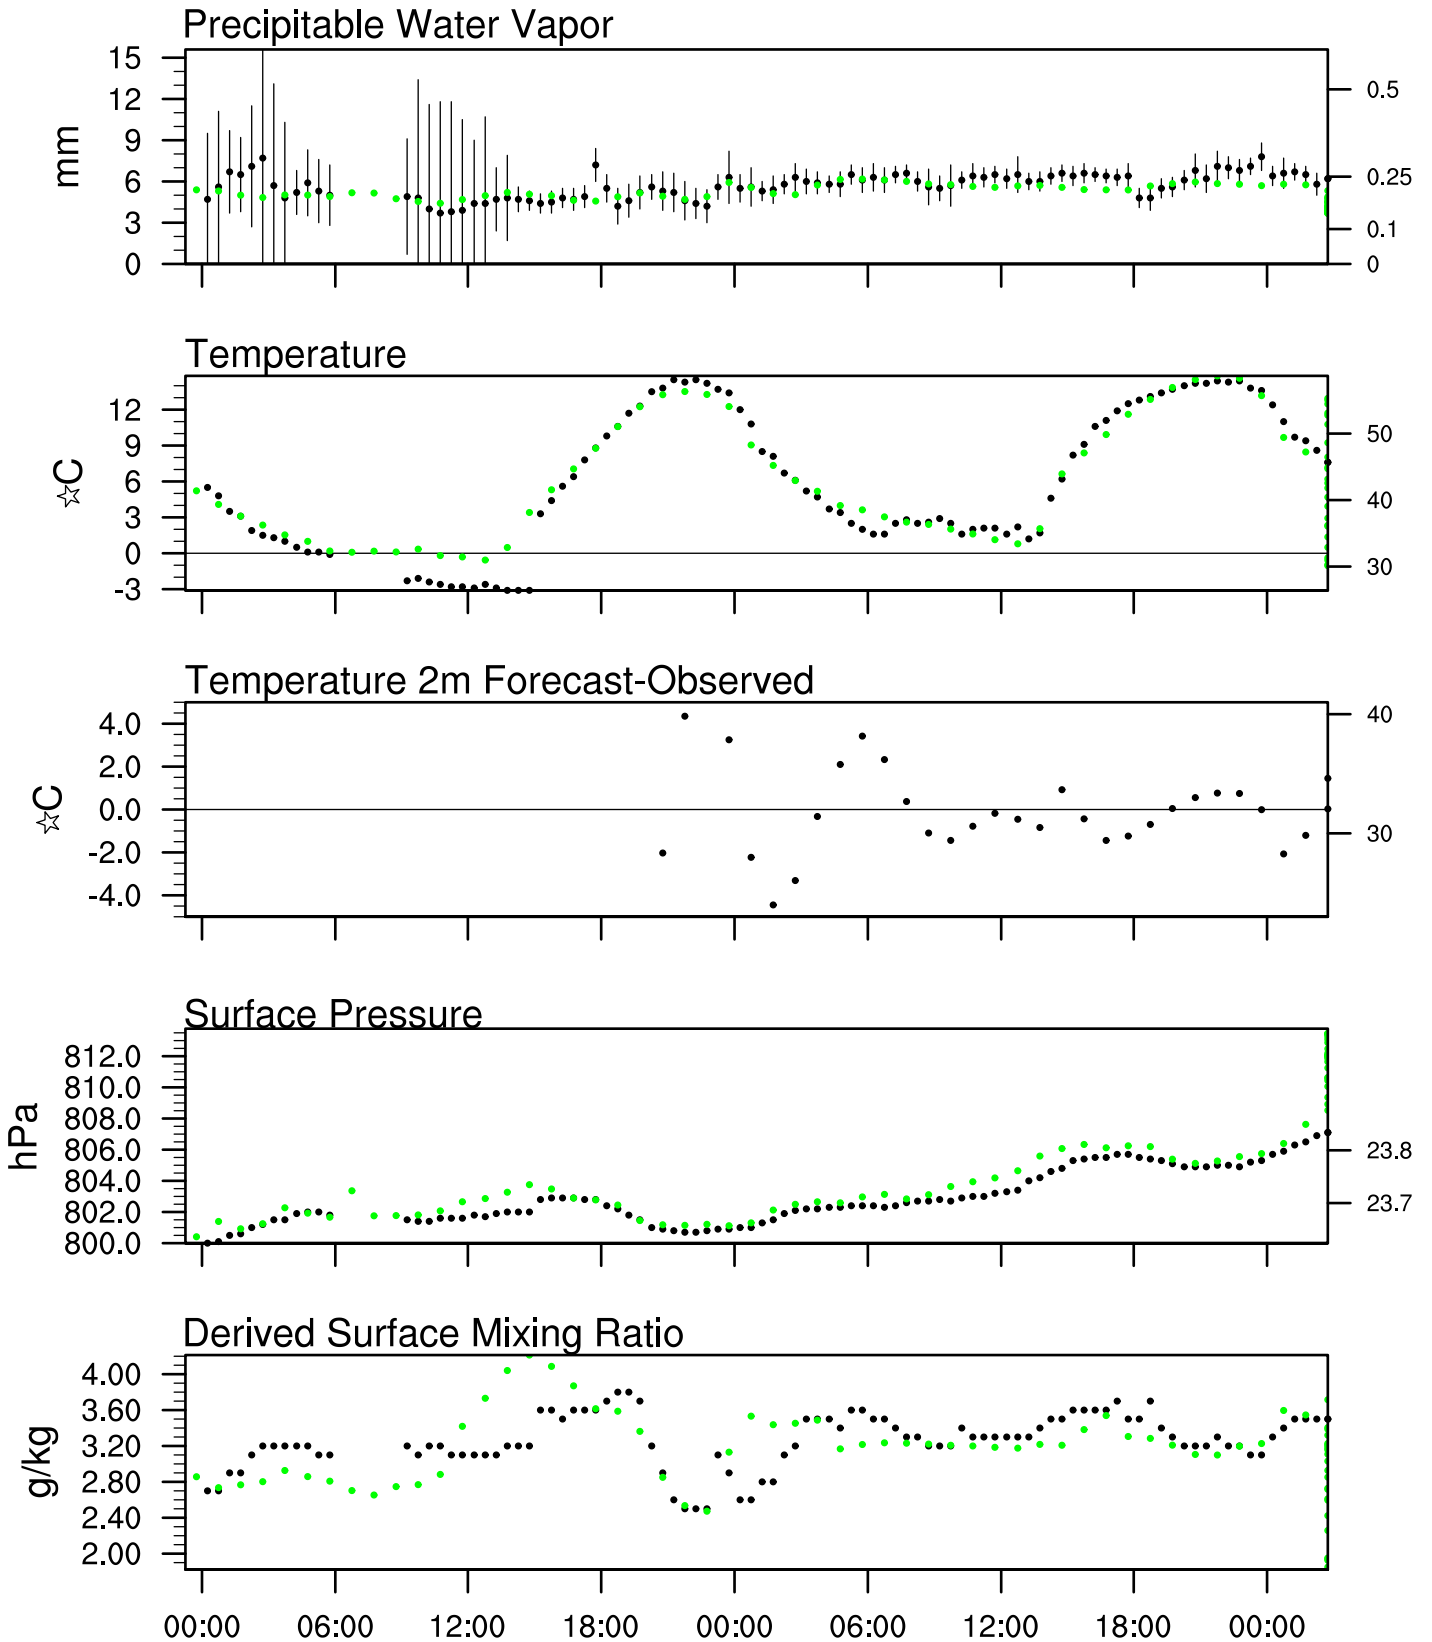

Show Low, AZ

12 Oct 2021 23:45 UTC - 16 Oct 2021 12:15 UTC

Show Low, AZ 12Oct 2021 23Z

Plcl=648 Tlcl[C]=-10 Shox=0 Pwat[cm]=1 Cape[J]= 12

Show Low, AZ 13Oct 2021 11Z

Plcl=745 Tlcl[C]=-5 Shox=0 Pwat[cm]=0 Cape[J]= 0

Show Low, AZ 13Oct 2021 23Z

Plcl=610 Tlcl[C]=-9 Shox=0 Pwat[cm]=1 Cape[J]= 0

Show Low, AZ 14Oct 2021 11Z

Plcl=717 Tlcl[C]=-6 Shox=0 Pwat[cm]=1 Cape[J]= 0

Show Low, AZ 14Oct 2021 23Z

Plcl=610 Tlcl[C]=-8 Shox=0 Pwat[cm]=1 Cape[J]= 0

Show Low, AZ 15Oct 2021 11Z

Plcl=753 Tlcl[C]=-6 Shox=0 Pwat[cm]=0 Cape[J]= 0

Show Low, AZ 15Oct 2021 23Z

Plcl=589 Tlcl[C]=-13 Shox=0 Pwat[cm]=0 Cape[J]= 0

Show Low, AZ 16Oct 2021 11Z

Plcl=696 Tlcl[C]=-10 Shox=0 Pwat[cm]=0 Cape[J]= 0