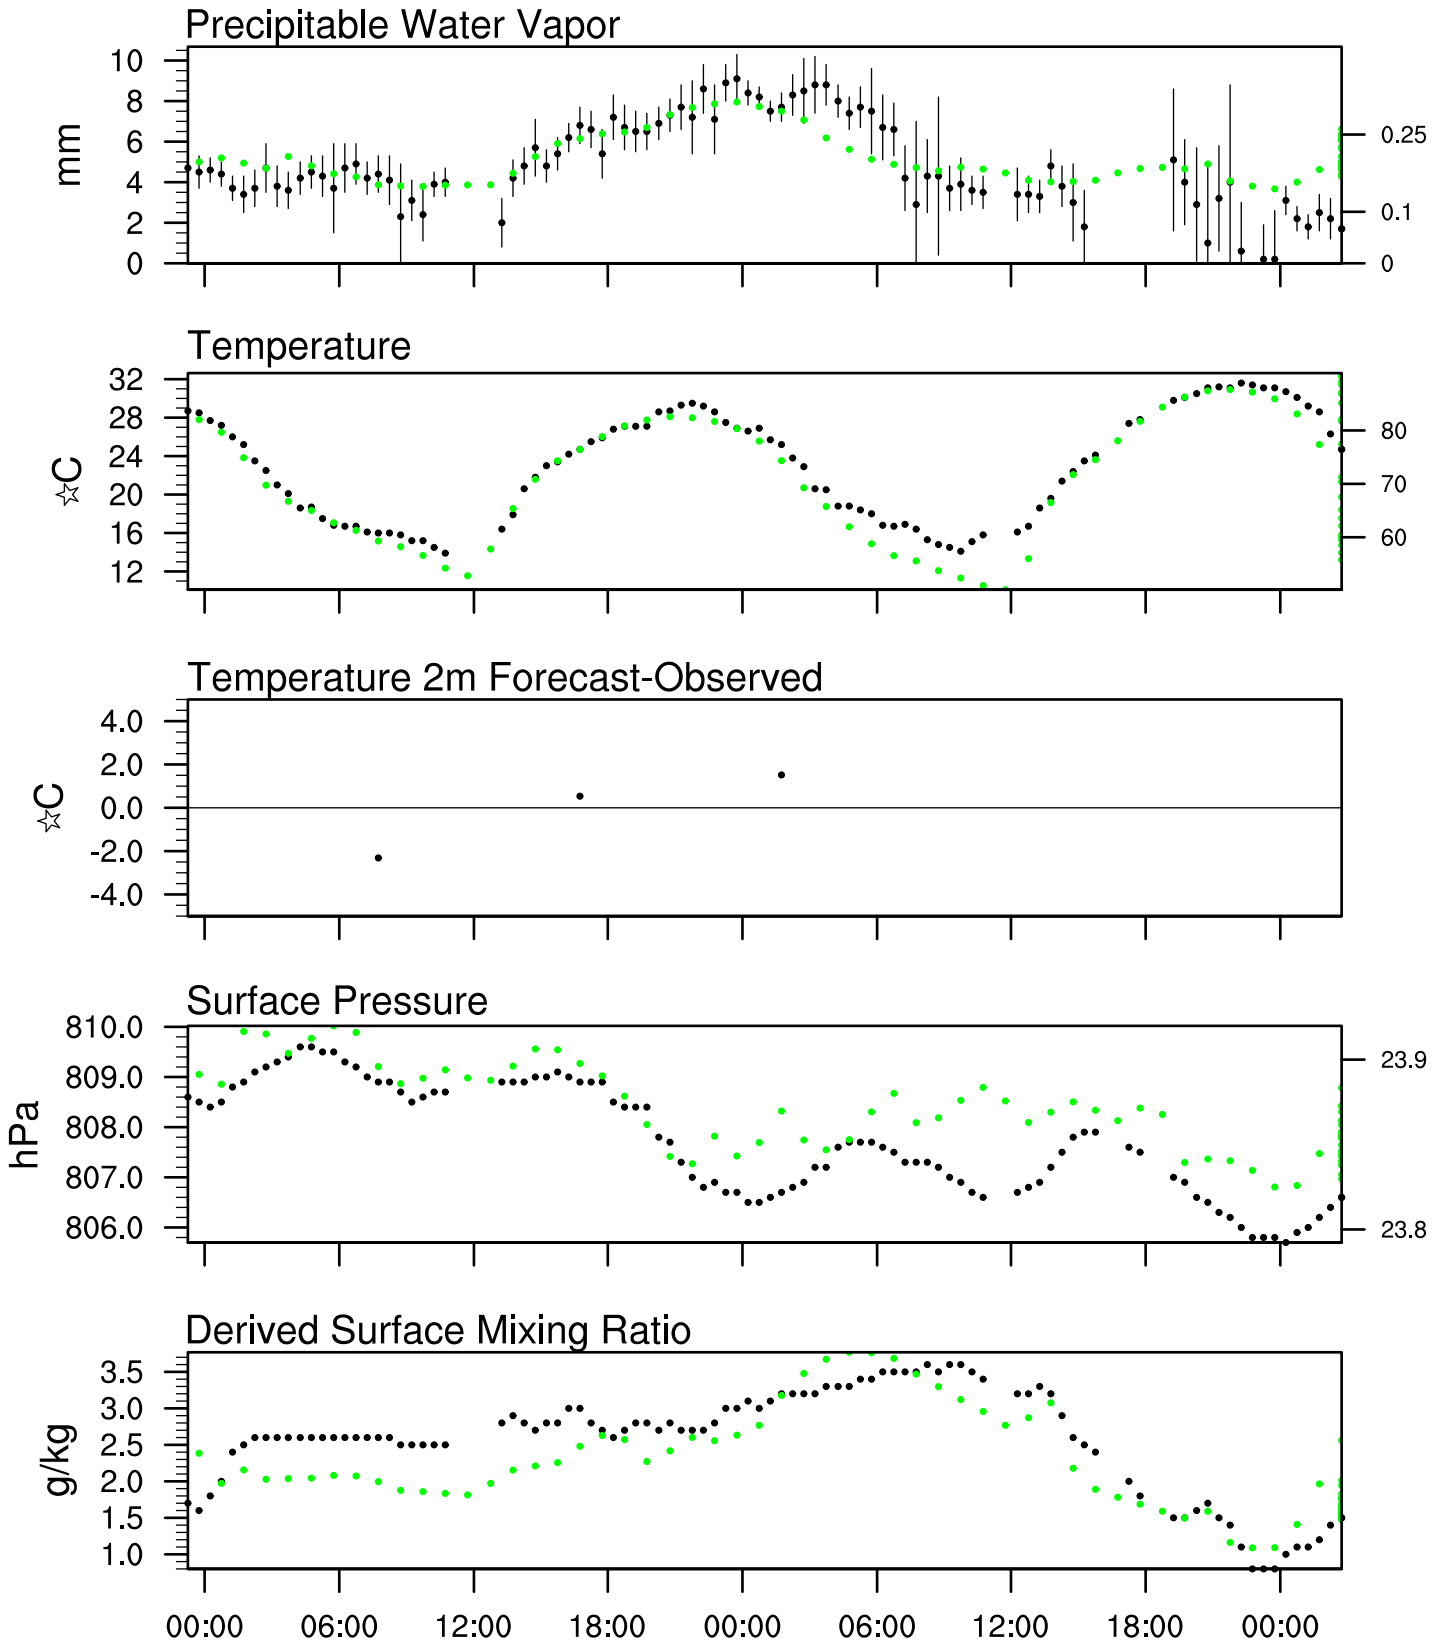

Show Low, AZ

9 Jun 2021 23:45 UTC - 13 Jun 2021 12:15 UTC

Show Low, AZ 9Jun 2021 23Z

Plcl=471 Tlcl[C]=-18 Shox=0 Pwat[cm]=0 Cape[J]= 62

Show Low, AZ 10Jun 2021 23Z

Plcl=503 Tlcl[C]=-13 Shox=0 Pwat[cm]=1 Cape[J]= 26

Show Low, AZ 11Jun 2021 11Z

Plcl=603 Tlcl[C]=-10 Shox=0 Pwat[cm]=0 Cape[J]= 0

Show Low, AZ 11Jun 2021 23Z

Plcl=422 Tlcl[C]=-26 Shox=0 Pwat[cm]=0 Cape[J]= 36

Show Low, AZ 12Jun 2021 11Z

Plcl=533 Tlcl[C]=-18 Shox=0 Pwat[cm]=0 Cape[J]= 0

Show Low, AZ 12Jun 2021 23Z

Plcl=435 Tlcl[C]=-22 Shox=0 Pwat[cm]=1 Cape[J]= 49

Show Low, AZ 13Jun 2021 11Z

Plcl=544 Tlcl[C]=-13 Shox=0 Pwat[cm]=1 Cape[J]= 0