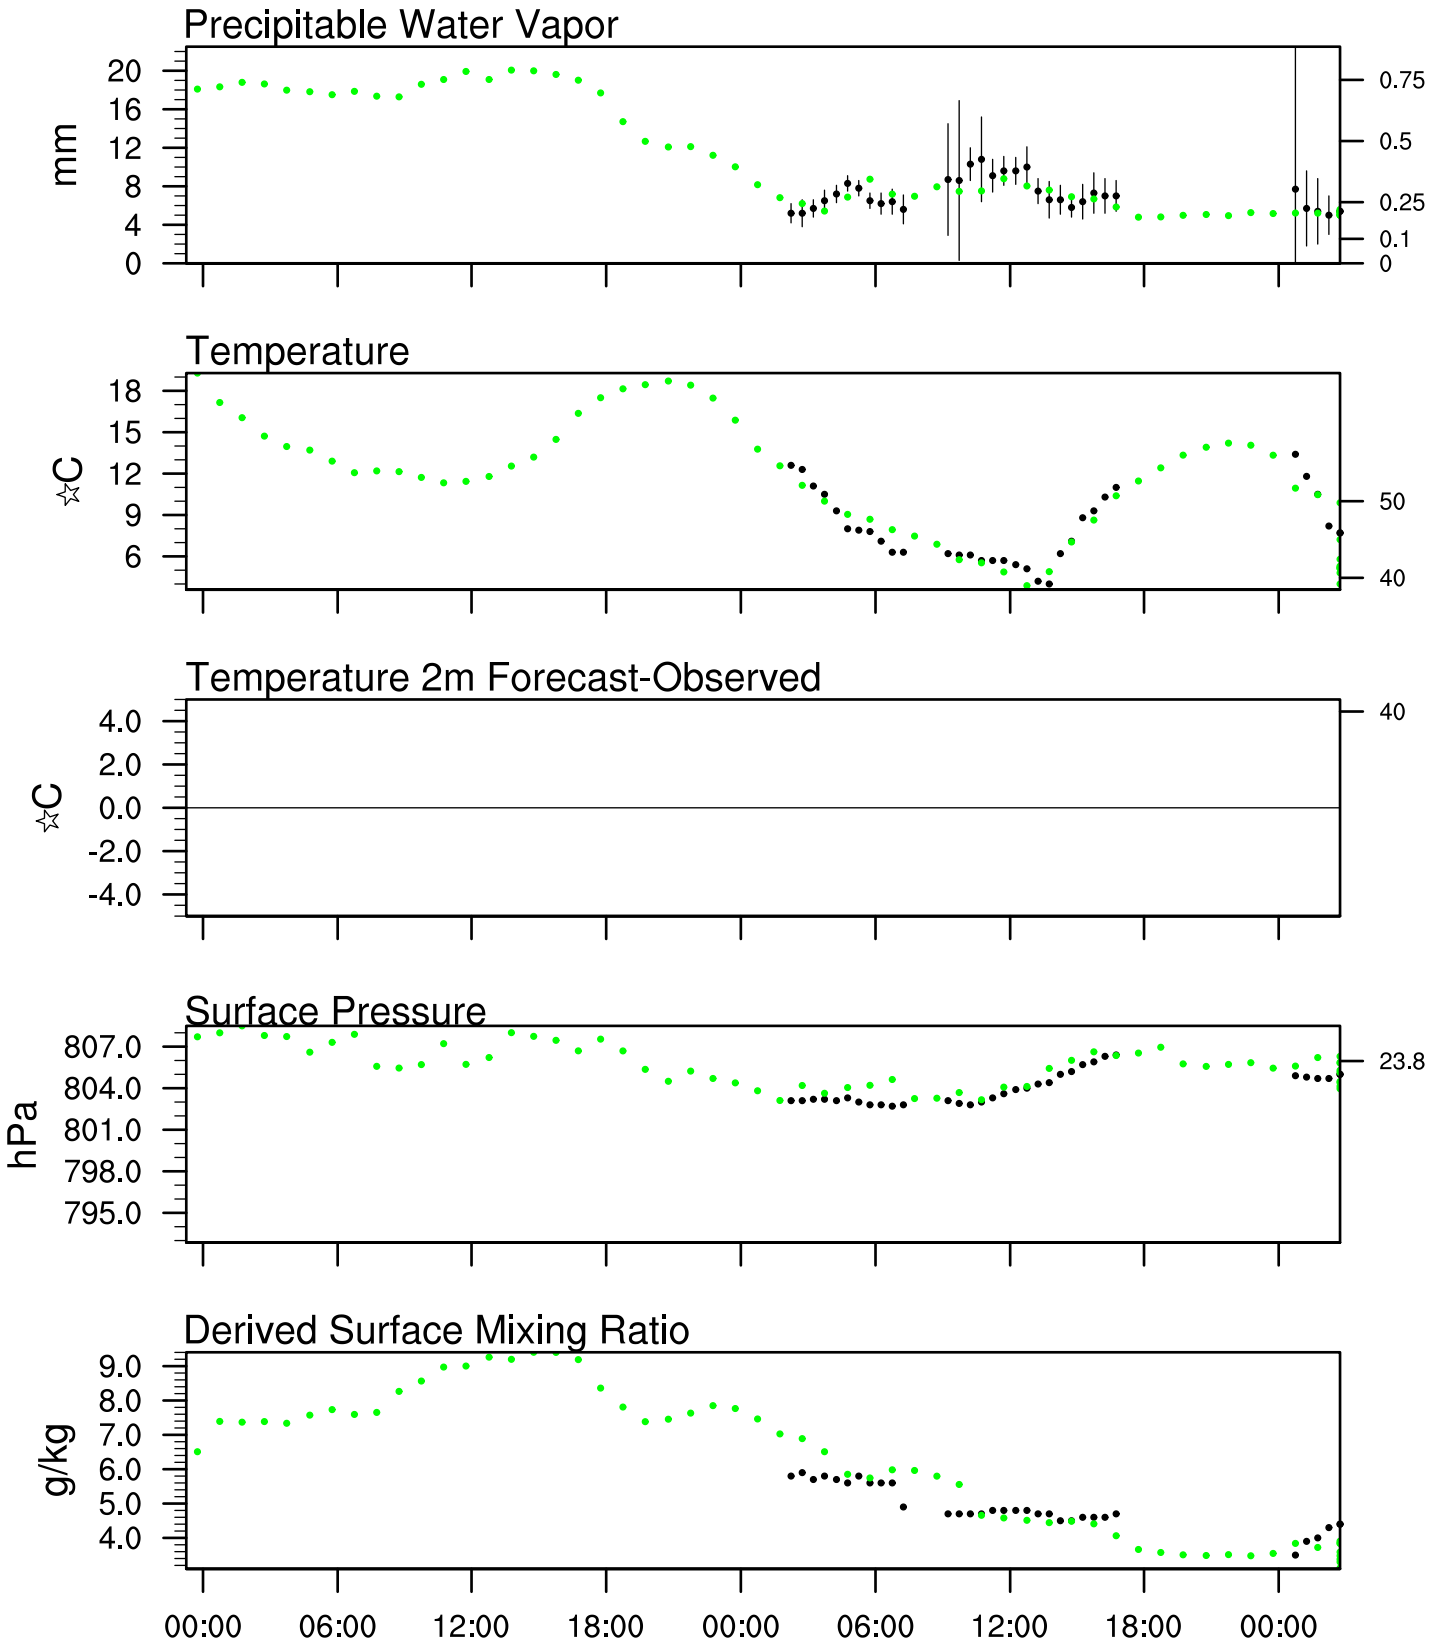

Show Low, AZ

8 Oct 2021 23:45 UTC - 12 Oct 2021 12:15 UTC

Show Low, AZ 8Oct 2021 23Z

Plcl=651 Tlcl[C]=2 Shox=0 Pwat[cm]=2 Cape[J]= 0

Show Low, AZ 9Oct 2021 11Z

Plcl=774 Tlcl[C]=8 Shox=0 Pwat[cm]=2 Cape[J]= 0

Show Low, AZ 9Oct 2021 23Z

Plcl=702 Tlcl[C]=5 Shox=0 Pwat[cm]=1 Cape[J]= 4

Show Low, AZ 10Oct 2021 11Z

Plcl=727 Tlcl[C]=-1 Shox=0 Pwat[cm]=1 Cape[J]= 0

Show Low, AZ 10Oct 2021 23Z

Plcl=621 Tlcl[C]=-7 Shox=0 Pwat[cm]=1 Cape[J]= 0

Show Low, AZ 11Oct 2021 11Z

Plcl=693 Tlcl[C]=-6 Shox=0 Pwat[cm]=1 Cape[J]= 0

Show Low, AZ 11 Oct 2021 23Z

Plcl=619 Tlcl[C]=-7 Shox=0 Pwat[cm]=1 Cape[J]= 0

Show Low, AZ 12Oct 2021 11Z

Plcl=753 Tlcl[C]=2 Shox=0 Pwat[cm]=1 Cape[J]= 0