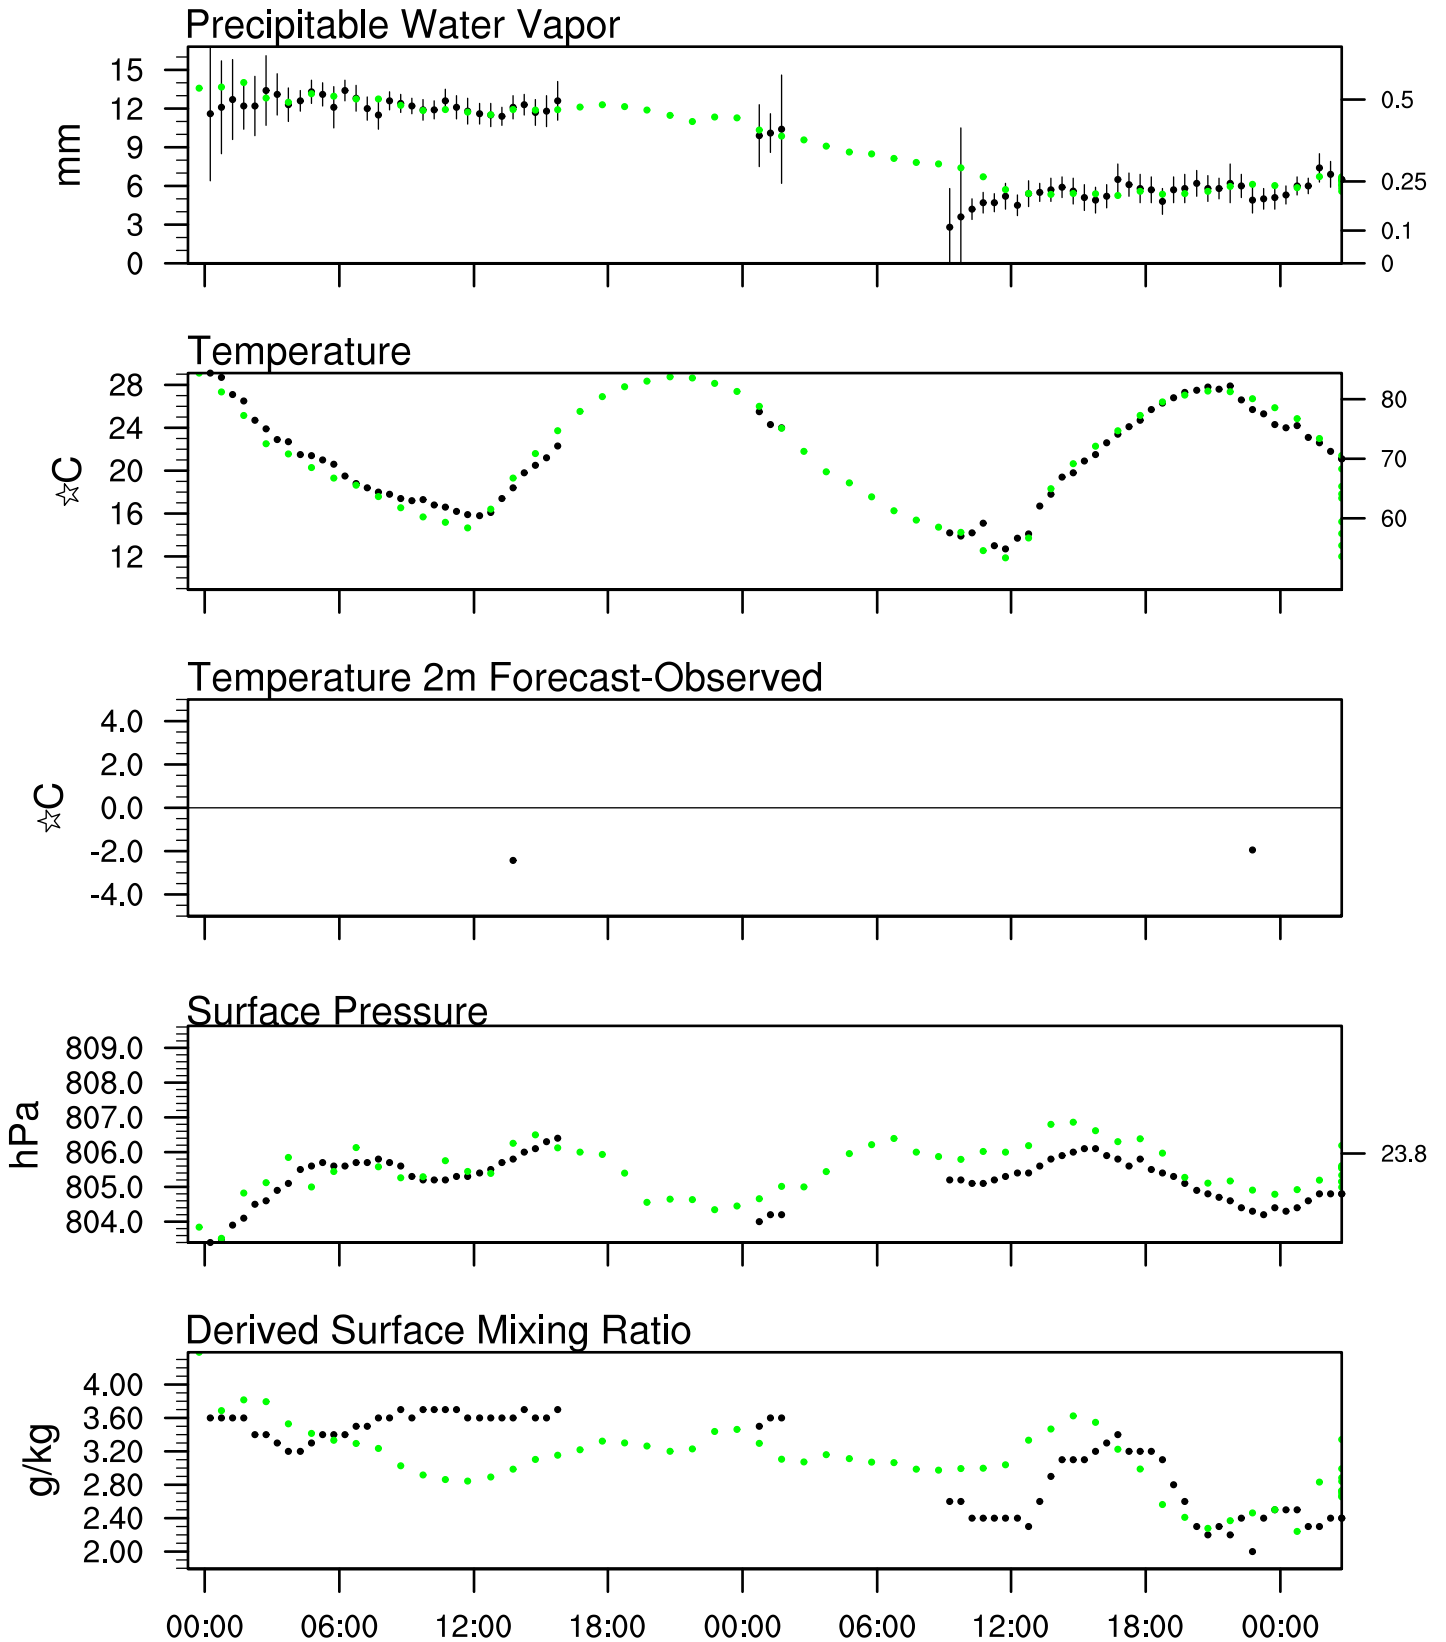

Show Low, AZ

5 Jun 2021 23:45 UTC - 9 Jun 2021 12:15 UTC

Show Low, AZ 5Jun 2021 23Z

Plcl=508 Tlcl[C]=-9 Shox=0 Pwat[cm]=1 Cape[J]= 468

Show Low, AZ 6Jun 2021 11Z

Plcl=585 Tlcl[C]=-10 Shox=0 Pwat[cm]=1 Cape[J]= 0

Show Low, AZ 6Jun 2021 23Z

Plcl=523 Tlcl[C]=-9 Shox=0 Pwat[cm]=1 Cape[J]= 54

Show Low, AZ 7Jun 2021 11Z

Plcl=601 Tlcl[C]=-9 Shox=0 Pwat[cm]=1 Cape[J]= 0

Show Low, AZ 7Jun 2021 23Z

Plcl=503 Tlcl[C]=-14 Shox=0 Pwat[cm]=1 Cape[J]= 35

Show Low, AZ 8Jun 2021 11Z

Plcl=626 Tlcl[C]=-7 Shox=0 Pwat[cm]=1 Cape[J]= 0

Show Low, AZ 8Jun 2021 23Z

Plcl=490 Tlcl[C]=-18 Shox=0 Pwat[cm]=0 Cape[J]= 37

Show Low, AZ 9Jun 2021 11Z

Plcl=590 Tlcl[C]=-13 Shox=0 Pwat[cm]=0 Cape[J]= 0