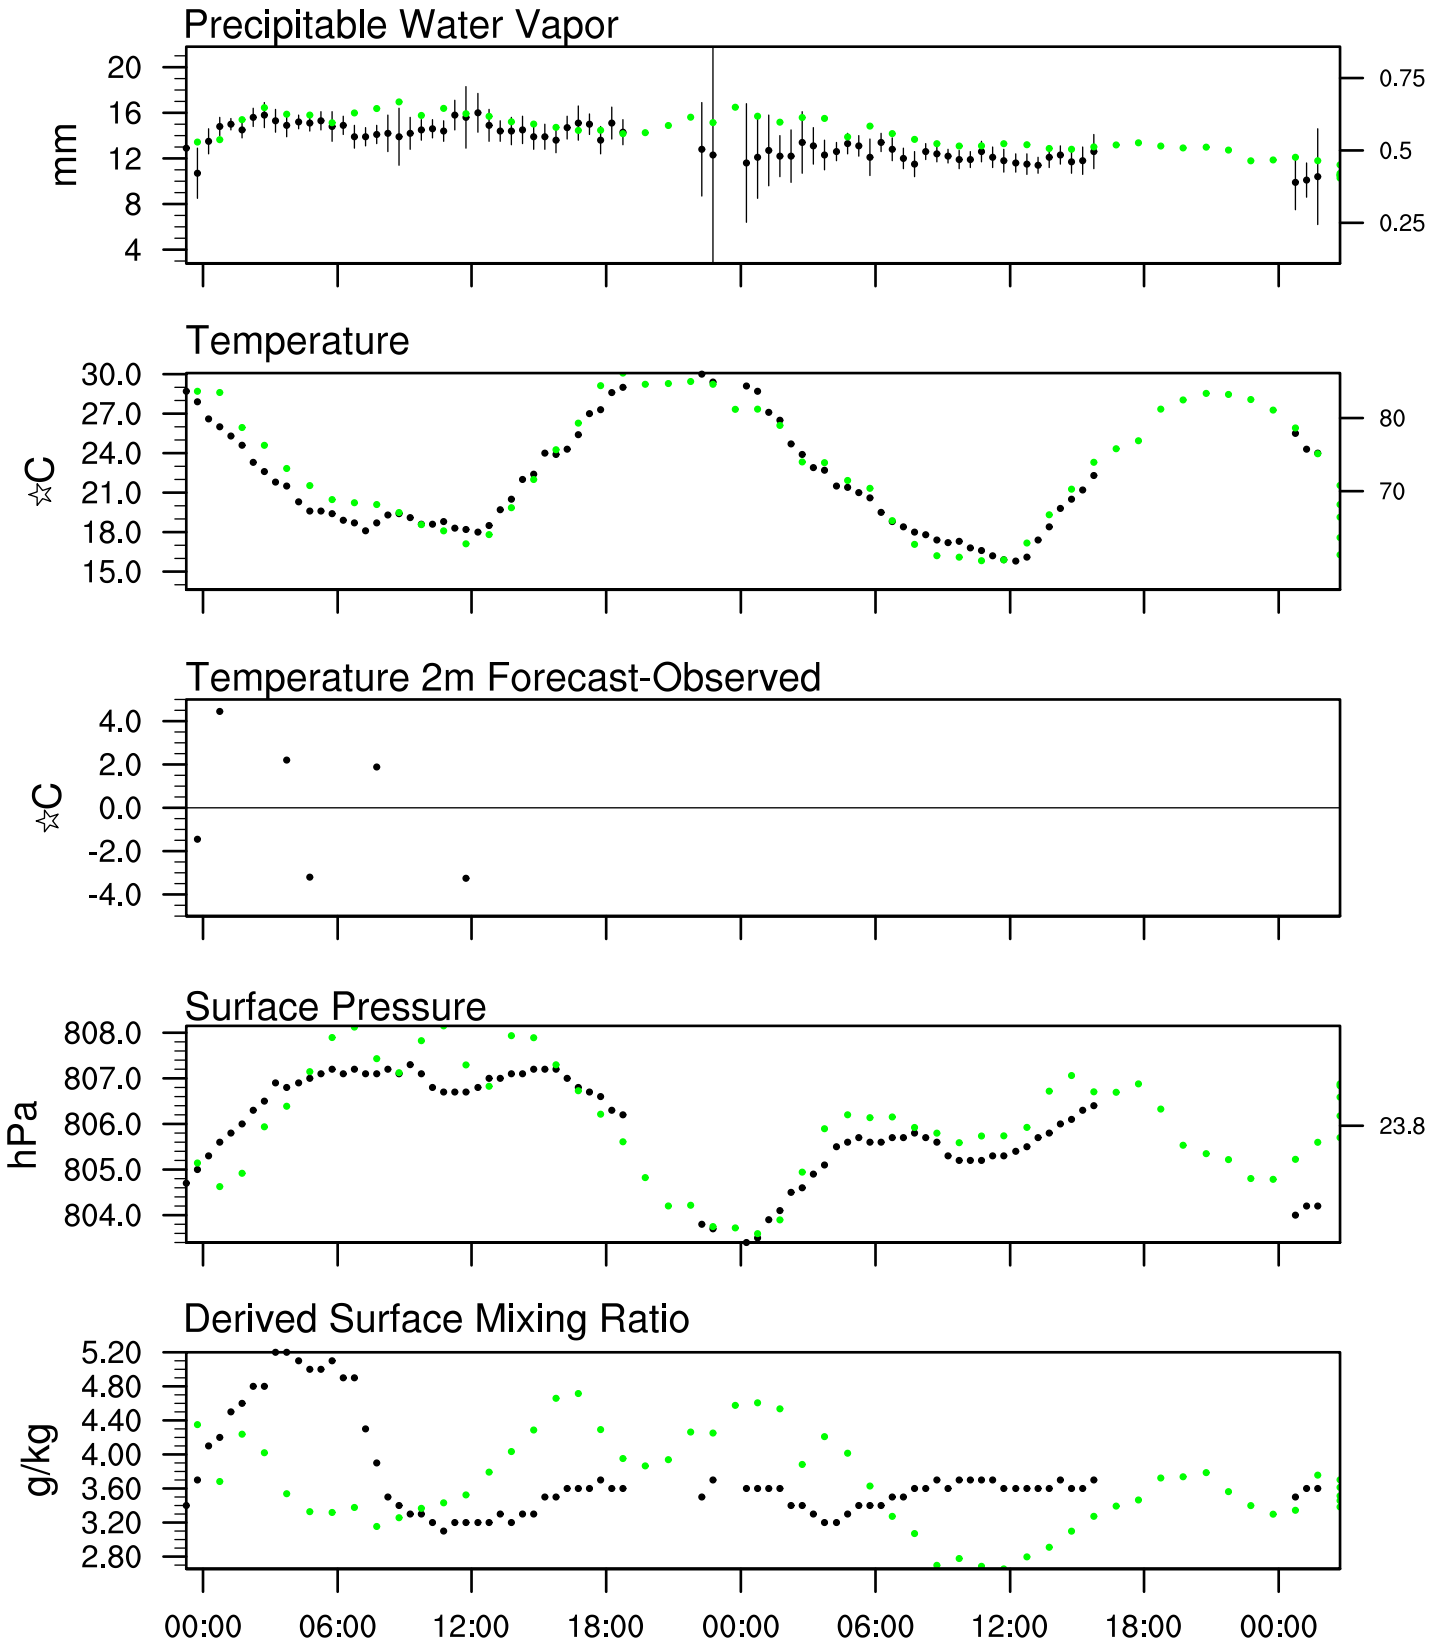

Show Low, AZ

4 Jun 2021 23:45 UTC - 8 Jun 2021 12:15 UTC

Show Low, AZ 4Jun 2021 23Z

Plcl=529 Tlcl[C]=-6 Shox=0 Pwat[cm]=1 Cape[J]= 814

Show Low, AZ 5Jun 2021 11Z

Plcl=592 Tlcl[C]=-7 Shox=0 Pwat[cm]=2 Cape[J]= 0

Show Low, AZ 5Jun 2021 23Z

Plcl=546 Tlcl[C]=-5 Shox=0 Pwat[cm]=2 Cape[J]= 323

Show Low, AZ 6Jun 2021 11Z

Plcl=571 Tlcl[C]=-11 Shox=0 Pwat[cm]=1 Cape[J]= 0

Show Low, AZ 6Jun 2021 23Z

Plcl=519 Tlcl[C]=-10 Shox=0 Pwat[cm]=1 Cape[J]= 47

Show Low, AZ 7Jun 2021 11Z

Plcl=612 Tlcl[C]=-7 Shox=0 Pwat[cm]=1 Cape[J]= 0

Show Low, AZ 7Jun 2021 23Z

Plcl=532 Tlcl[C]=-9 Shox=0 Pwat[cm]=1 Cape[J]= 39

Show Low, AZ 8Jun 2021 11Z

Plcl=642 Tlcl[C]=-3 Shox=0 Pwat[cm]=1 Cape[J]= 0