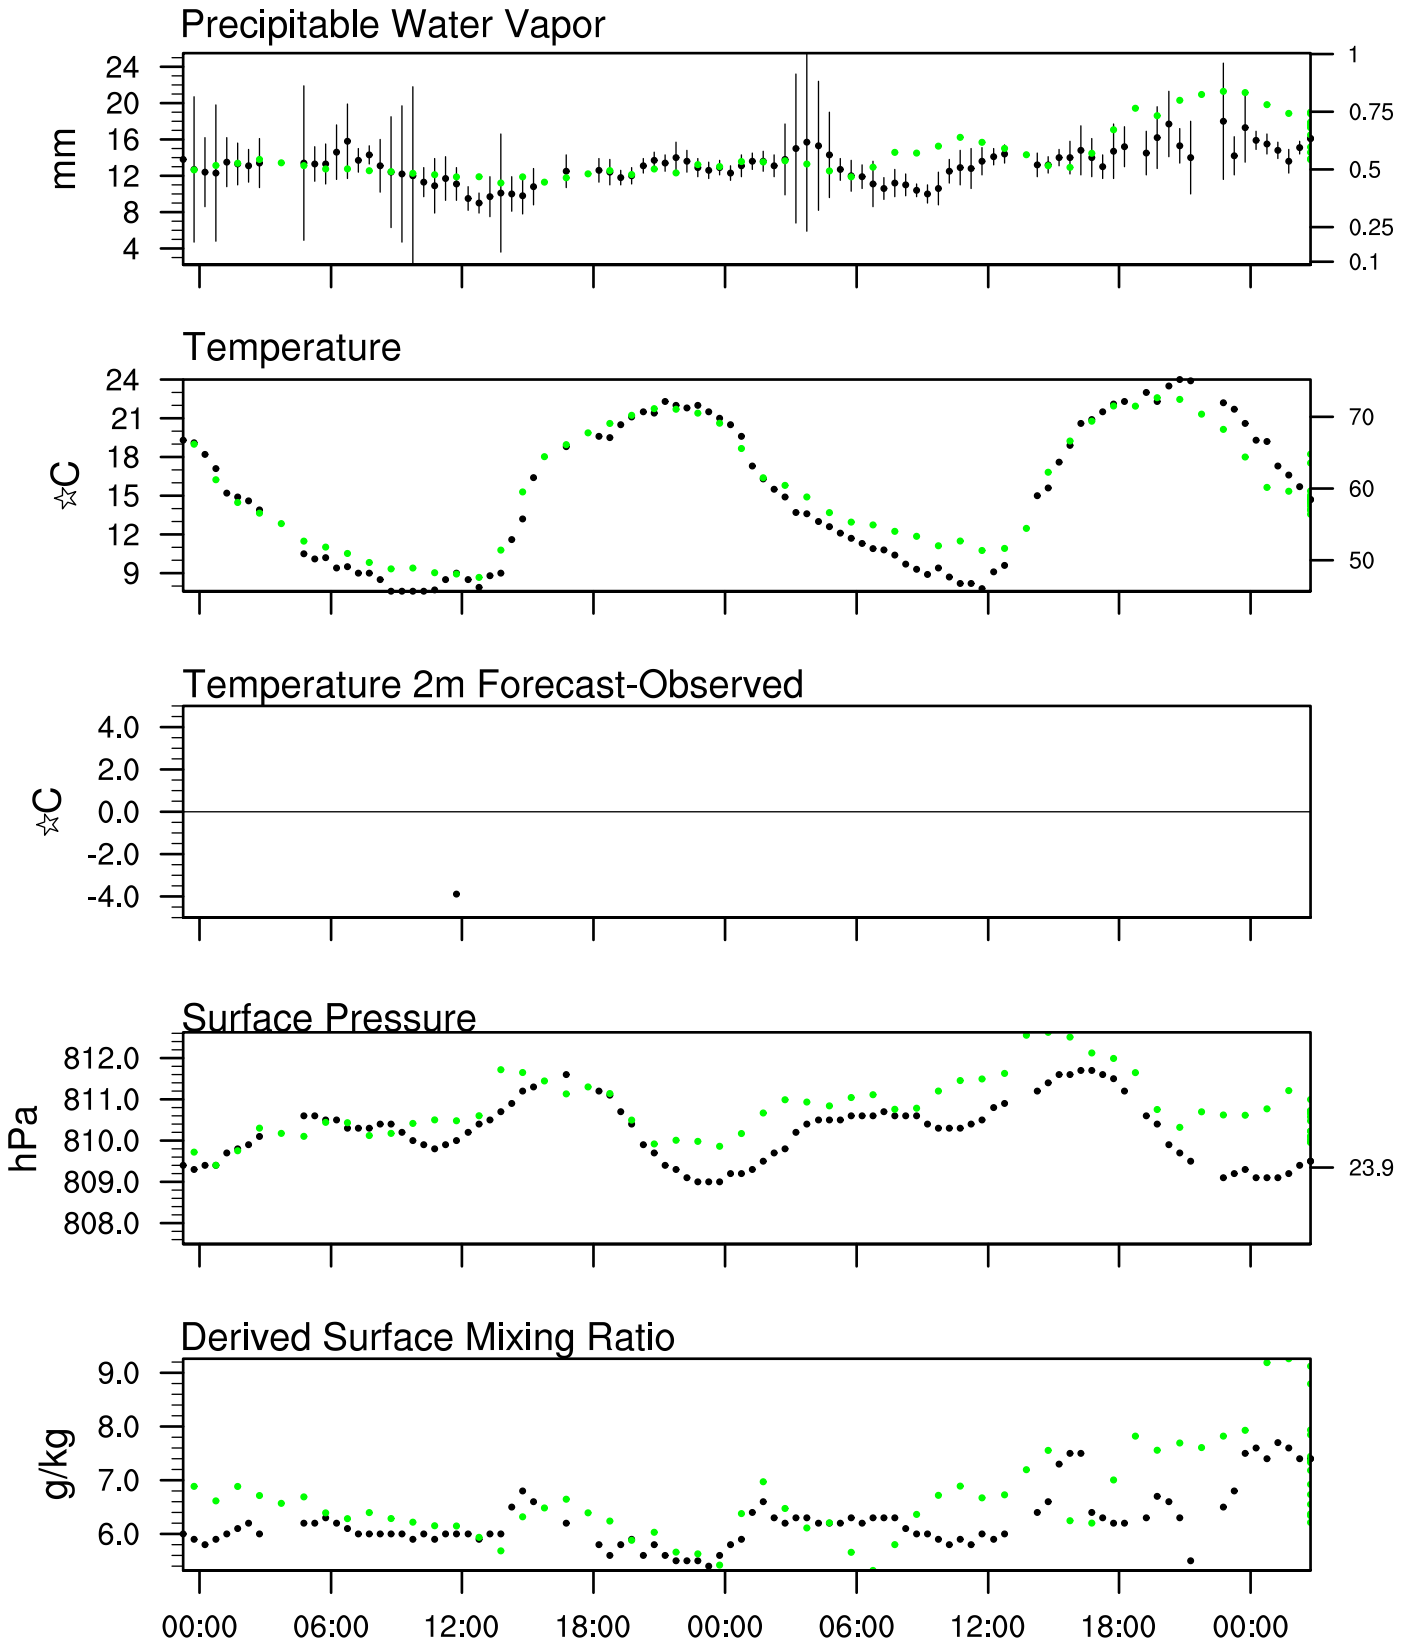

Show Low, AZ

2 Oct 2021 23:45 UTC - 6 Oct 2021 12:15 UTC

Show Low, AZ 20Oct 2021 23Z

Plcl=643 Tlcl[C]=0 Shox=0 Pwat[cm]=1 Cape[J]= 5

Show Low, AZ 30Oct 2021 11Z

Plcl=735 Tlcl[C]=2 Shox=0 Pwat[cm]=1 Cape[J]= 0

Show Low, AZ 30Oct 2021 23Z

Plcl=615 Tlcl[C]=-1 Shox=0 Pwat[cm]=1 Cape[J]= 0

Show Low, AZ 4Oct 2021 11Z

Plcl=728 Tlcl[C]=3 Shox=0 Pwat[cm]=2 Cape[J]= 0

Show Low, AZ 4Oct 2021 23Z

Plcl=691 Tlcl[C]=5 Shox=0 Pwat[cm]=2 Cape[J]= 7

Show Low, AZ 5Oct 2021 11Z

PtCl=690 Tlcl[C]=2 Shox=0 Pwat[cm]=2 Cape[J]= 11

Show Low, AZ 5Oct 2021 23Z

Plcl=748 Tlcl[C]=8 Shox=0 Pwat[cm]=2 Cape[J]= 265

Show Low, AZ 6Oct 2021 11Z

Plcl=776 Tlcl[C]=7 Shox=0 Pwat[cm]=1 Cape[J]= 0