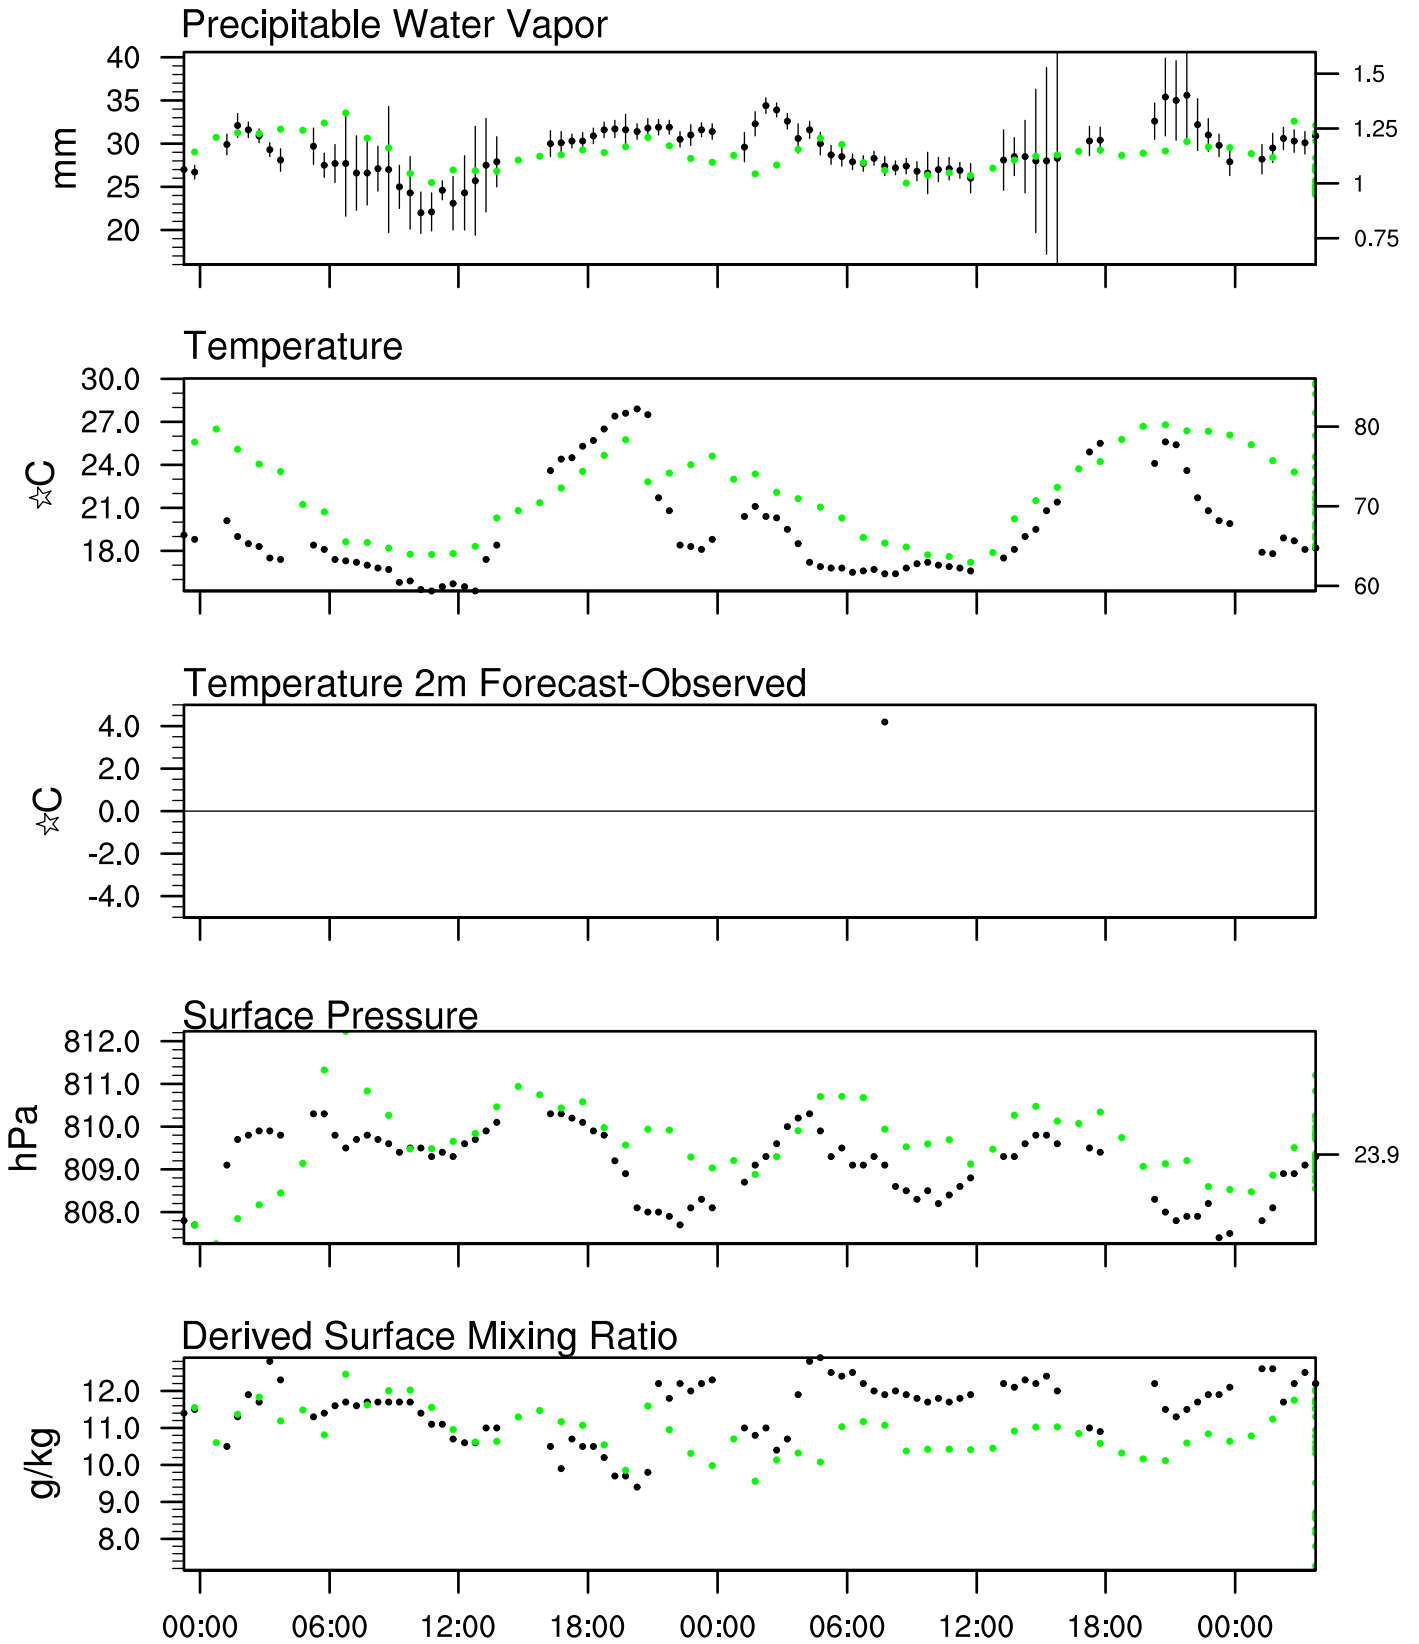

# Show Low, AZ

2 Jul 2021 23:45 UTC - 6 Jul 2021 12:15 UTC

# Show Low, AZ 3Jul 2021 11Z

Plcl=735 Tlcl[C]=10 Shox=0 Pwat[cm]=3 Cape[J]= 19

# Show Low, AZ 3Jul 2021 23Z

Plcl=663 Tlcl[C]=7 Shox=0 Pwat[cm]=3 Cape[J]= 262

# Show Low, AZ 4Jul 2021 23Z

Plcl=661 Tlcl[C]=8 Shox=0 Pwat[cm]=3 Cape[J]= 1208