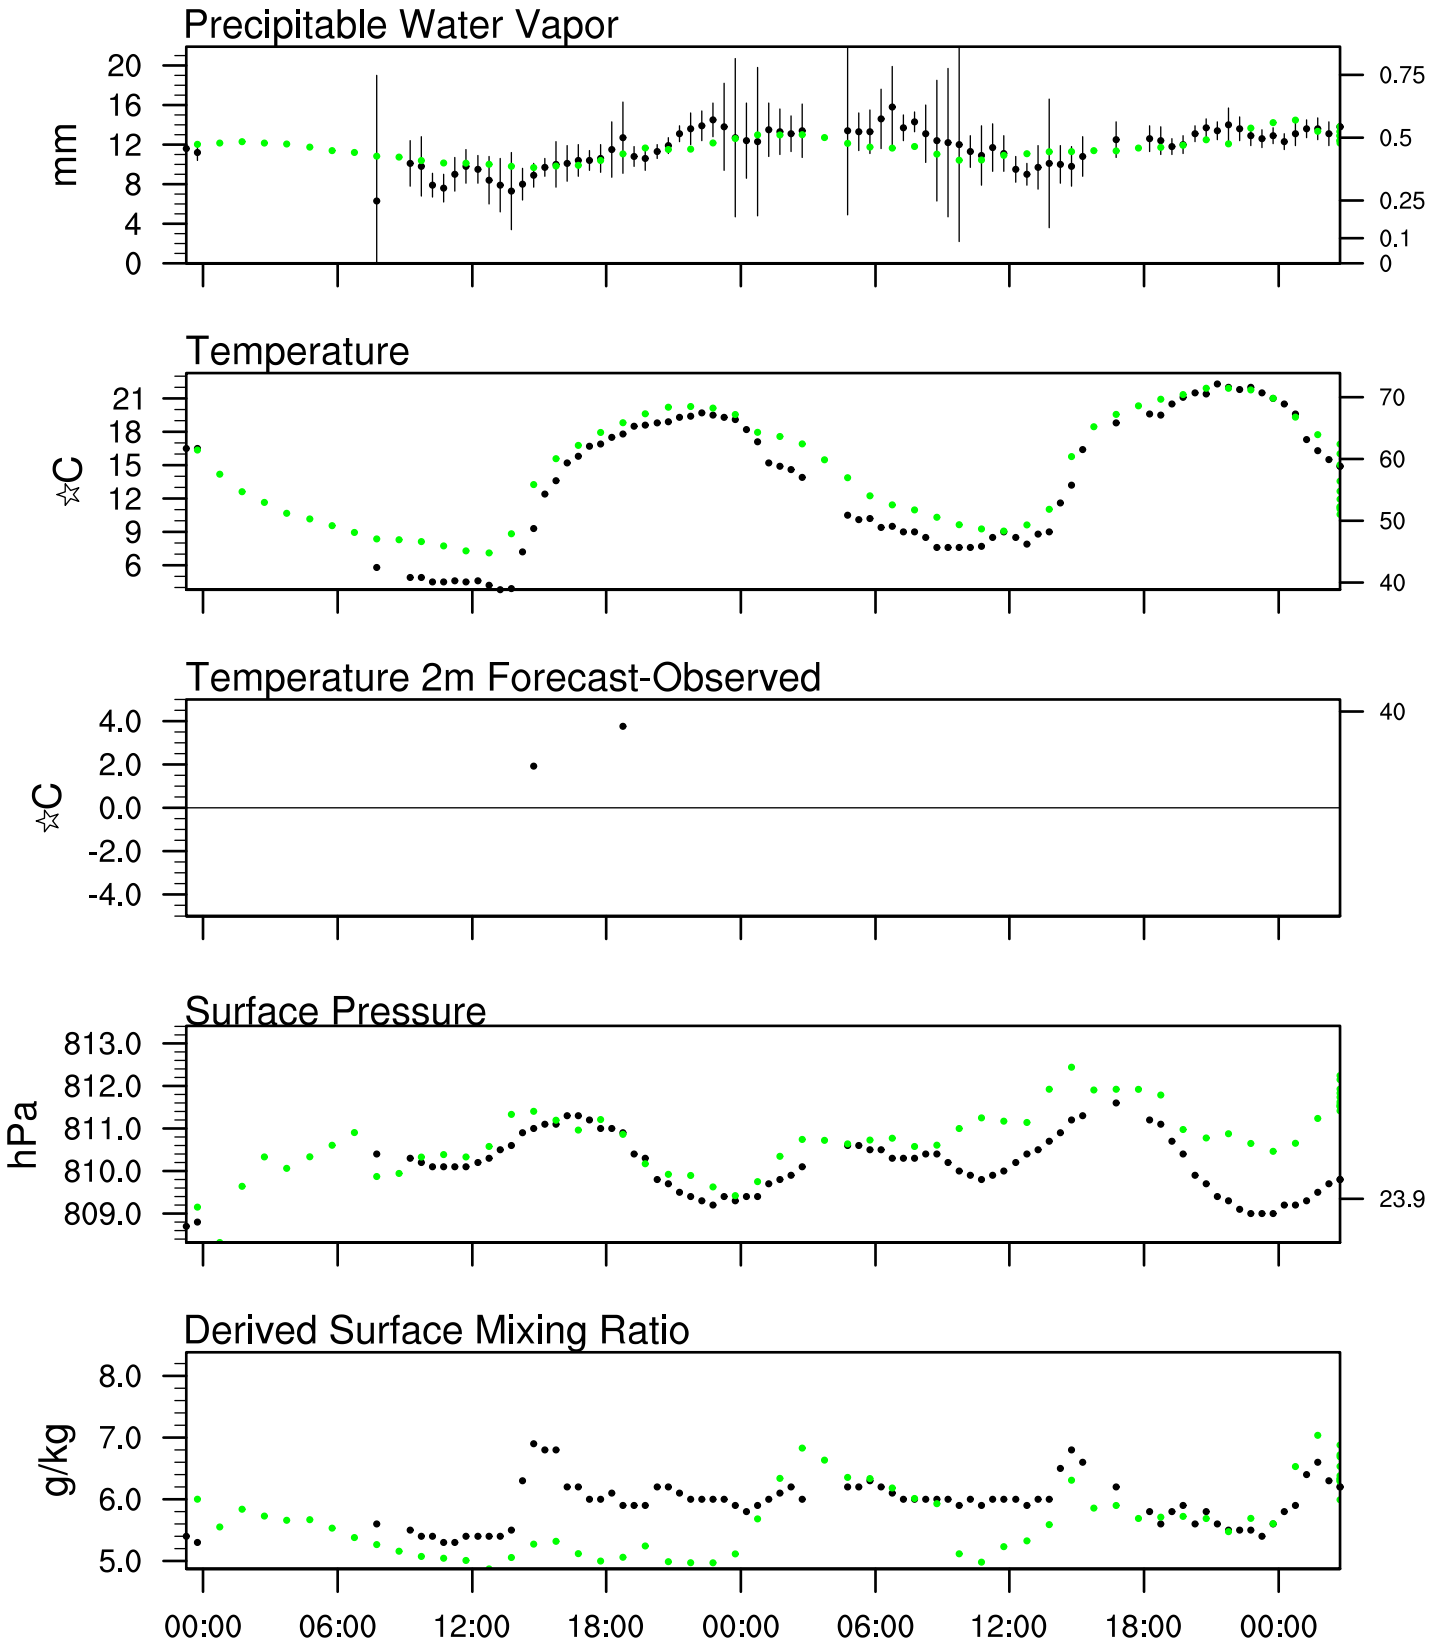

Show Low, AZ

1 Oct 2021 23:45 UTC - 5 Oct 2021 12:15 UTC

Show Low, AZ 10Oct 2021 23Z

Plcl=638 Tlcl[C]=-2 Shox=0 Pwat[cm]=1 Cape[J]= 33

Show Low, AZ 20Oct 2021 11Z

Plcl=716 Tlcl[C]=0 Shox=0 Pwat[cm]=1 Cape[J]= 0

Show Low, AZ 20Oct 2021 23Z

Plcl=617 Tlcl[C]=-2 Shox=0 Pwat[cm]=1 Cape[J]= 0

Show Low, AZ 30Oct 2021 11Z

Plcl=706 Tlcl[C]=0 Shox=0 Pwat[cm]=1 Cape[J]= 0

Show Low, AZ 30Oct 2021 23Z

Plcl=617 Tlcl[C]=-1 Shox=0 Pwat[cm]=1 Cape[J]= 0

Show Low, AZ 4Oct 2021 11Z

Plcl=717 Tlcl[C]=2 Shox=0 Pwat[cm]=1 Cape[J]= 0

Show Low, AZ 4Oct 2021 23Z

Plcl=653 Tlcl[C]=2 Shox=0 Pwat[cm]=2 Cape[J]= 29

Show Low, AZ 5Oct 2021 11Z

Plcl=703 Tlcl[C]=3 Shox=0 Pwat[cm]=2 Cape[J]= 1