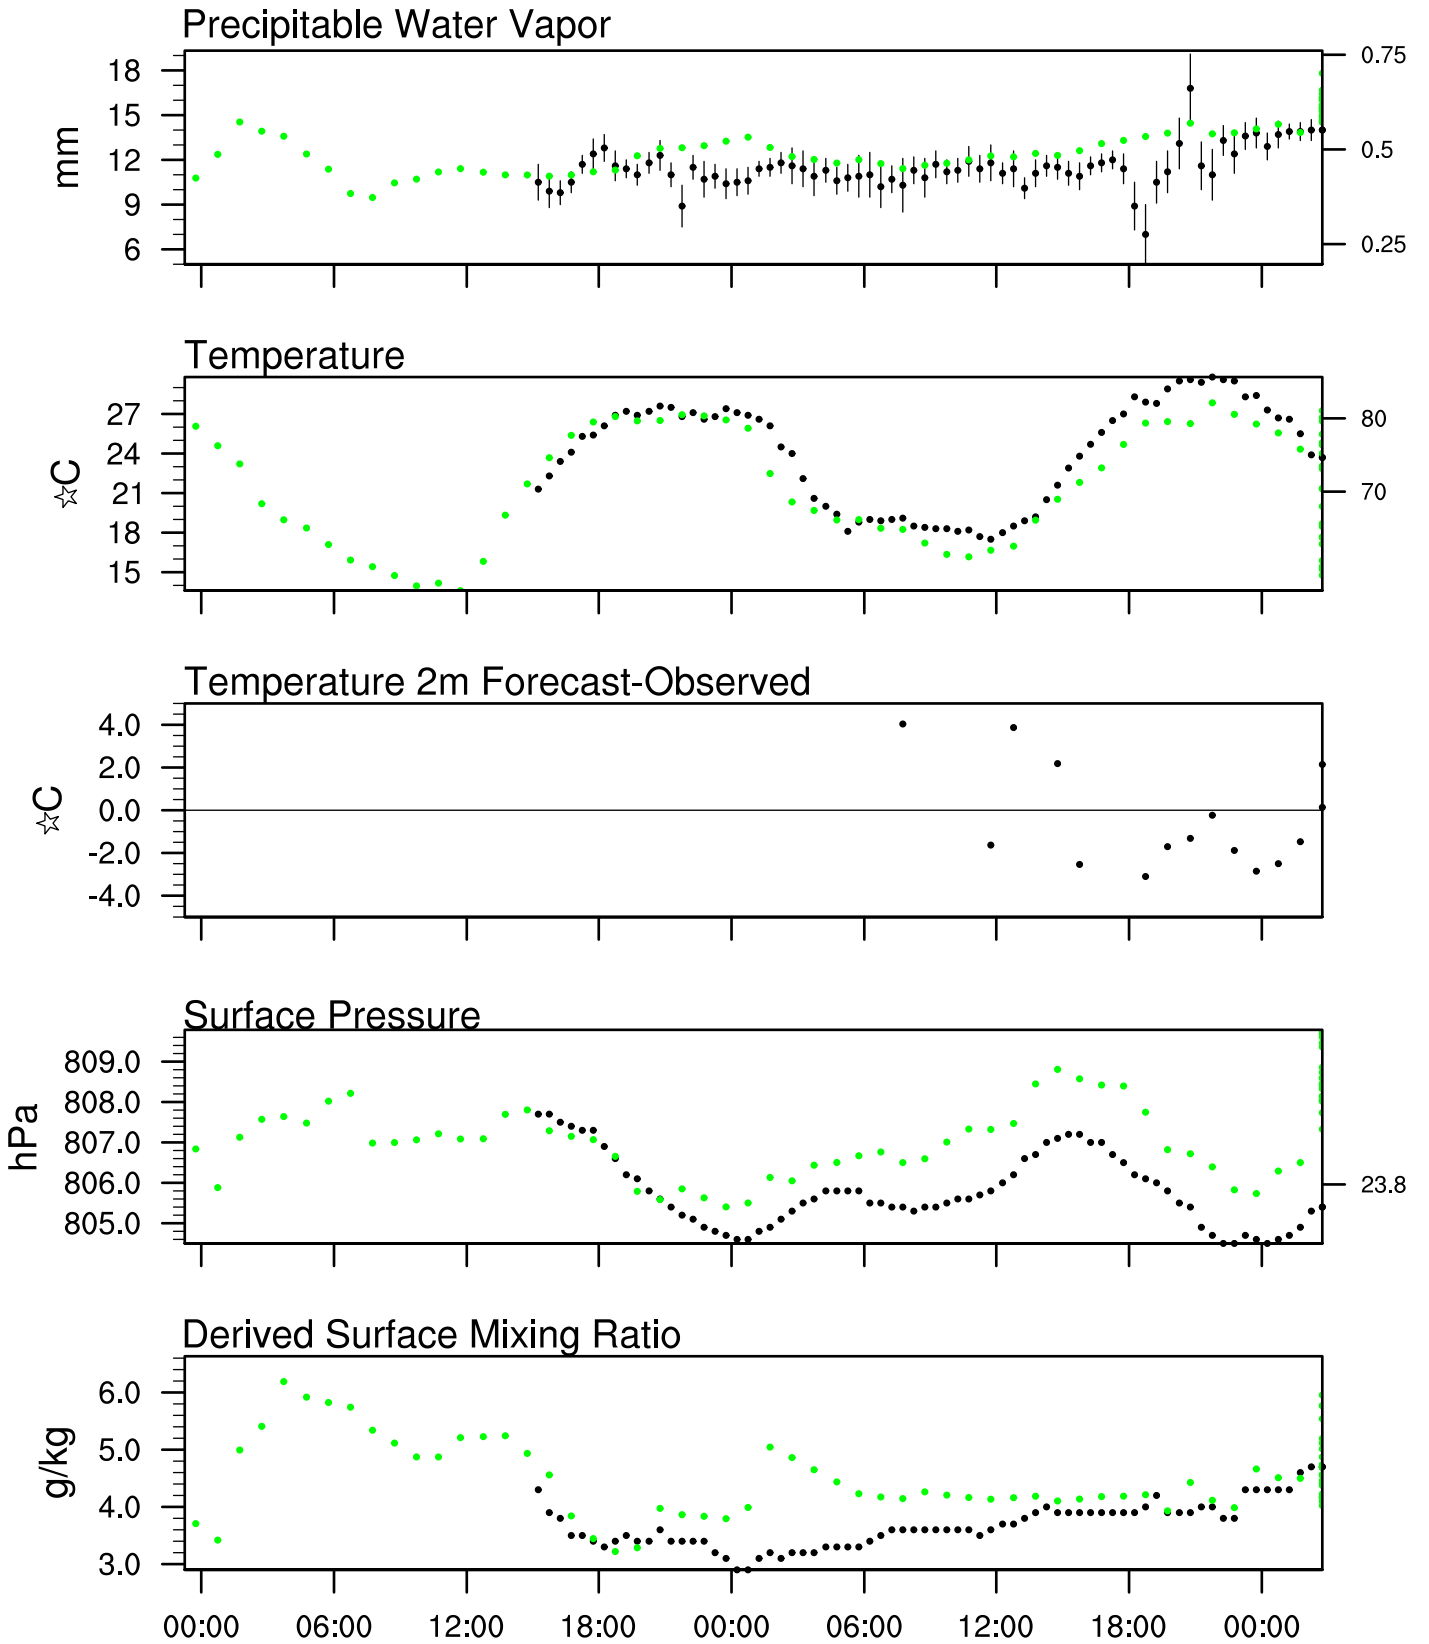

Show Low, AZ

1 Jun 2021 23:45 UTC - 5 Jun 2021 12:15 UTC

Show Low, AZ 1Jun 2021 23Z

Plcl=544 Tlcl[C]=-7 Shox=0 Pwat[cm]=1 Cape[J]= 1053

Show Low, AZ 2Jun 2021 11Z

Plcl=667 Tlcl[C]=0 Shox=0 Pwat[cm]=1 Cape[J]= 0

Show Low, AZ 2Jun 2021 23Z

Plcl=536 Tlcl[C]=-8 Shox=0 Pwat[cm]=1 Cape[J]= 387

Show Low, AZ 3Jun 2021 11Z

Ptcl=615 Tlcl[C]=-5 Shox=0 Pwat[cm]=1 Cape[J]= 0

Show Low, AZ 3Jun 2021 23Z

Plcl=559 Tlcl[C]=-4 Shox=0 Pwat[cm]=1 Cape[J]= 459

Show Low, AZ 4Jun 2021 11Z

Plcl=608 Tlcl[C]=-5 Shox=0 Pwat[cm]=1 Cape[J]= 0

Show Low, AZ 4Jun 2021 23Z

Plcl=643 Tlcl[C]=1 Shox=0 Pwat[cm]=2 Cape[J]= 205

Show Low, AZ 5Jun 2021 11Z

Plcl=654 Tlcl[C]=-1 Shox=0 Pwat[cm]=2 Cape[J]= 0