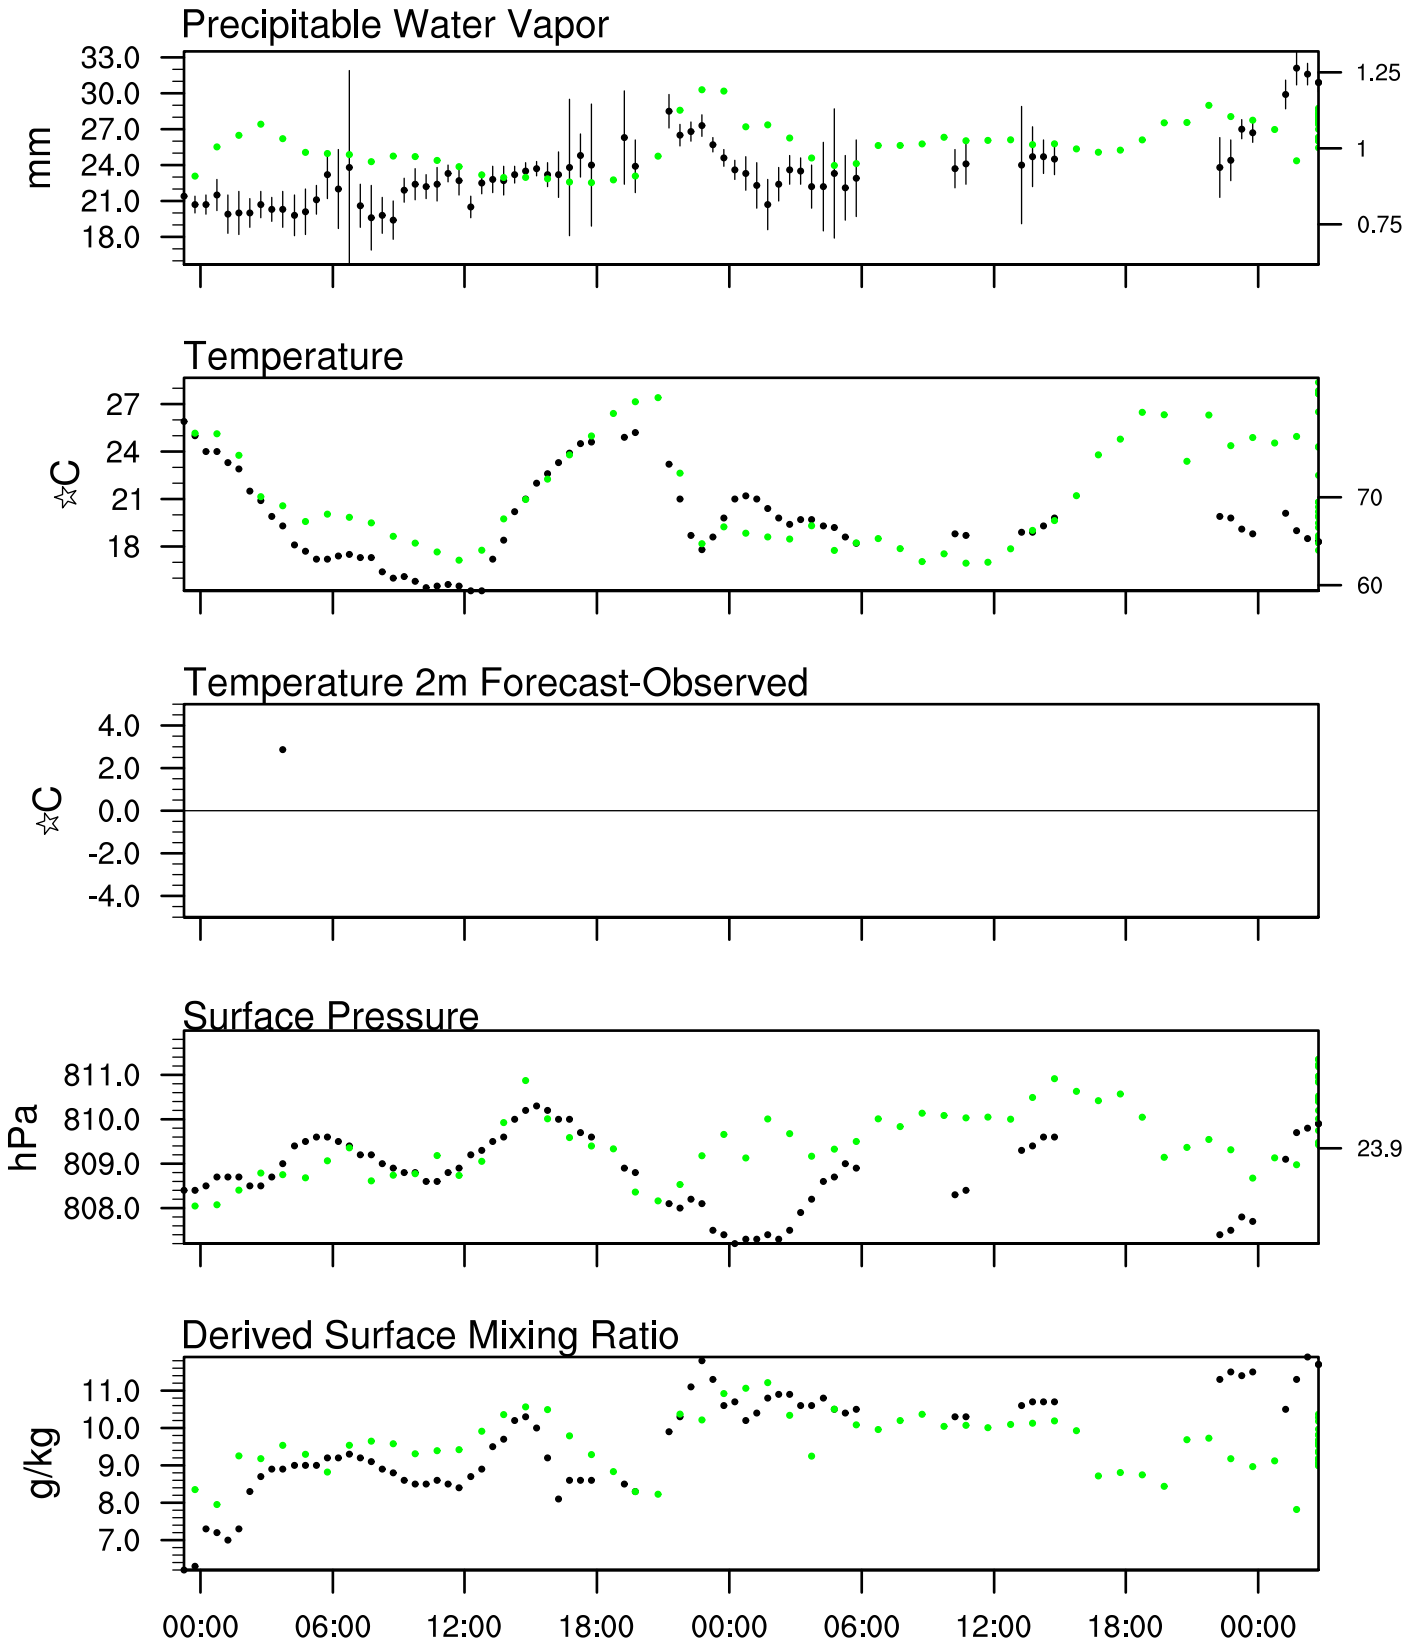

# Show Low, AZ

30 Jun 2021 23:45 UTC - 4 Jul 2021 12:15 UTC

# Show Low, AZ 30Jun 2021 23Z

Plcl=617 Tlcl[C]=2 Shox=0 Pwat[cm]=2 Cape[J]= 219

# Show Low, AZ 1Jul 2021 11Z

Plcl=721 Tlcl[C]=8 Shox=0 Pwat[cm]=2 Cape[J]= 1

# Show Low, AZ 1Jul 2021 23Z

Ptcl=729 Tlcl[C]=10 Shox=0 Pwat[cm]=3 Cape[J]= 105