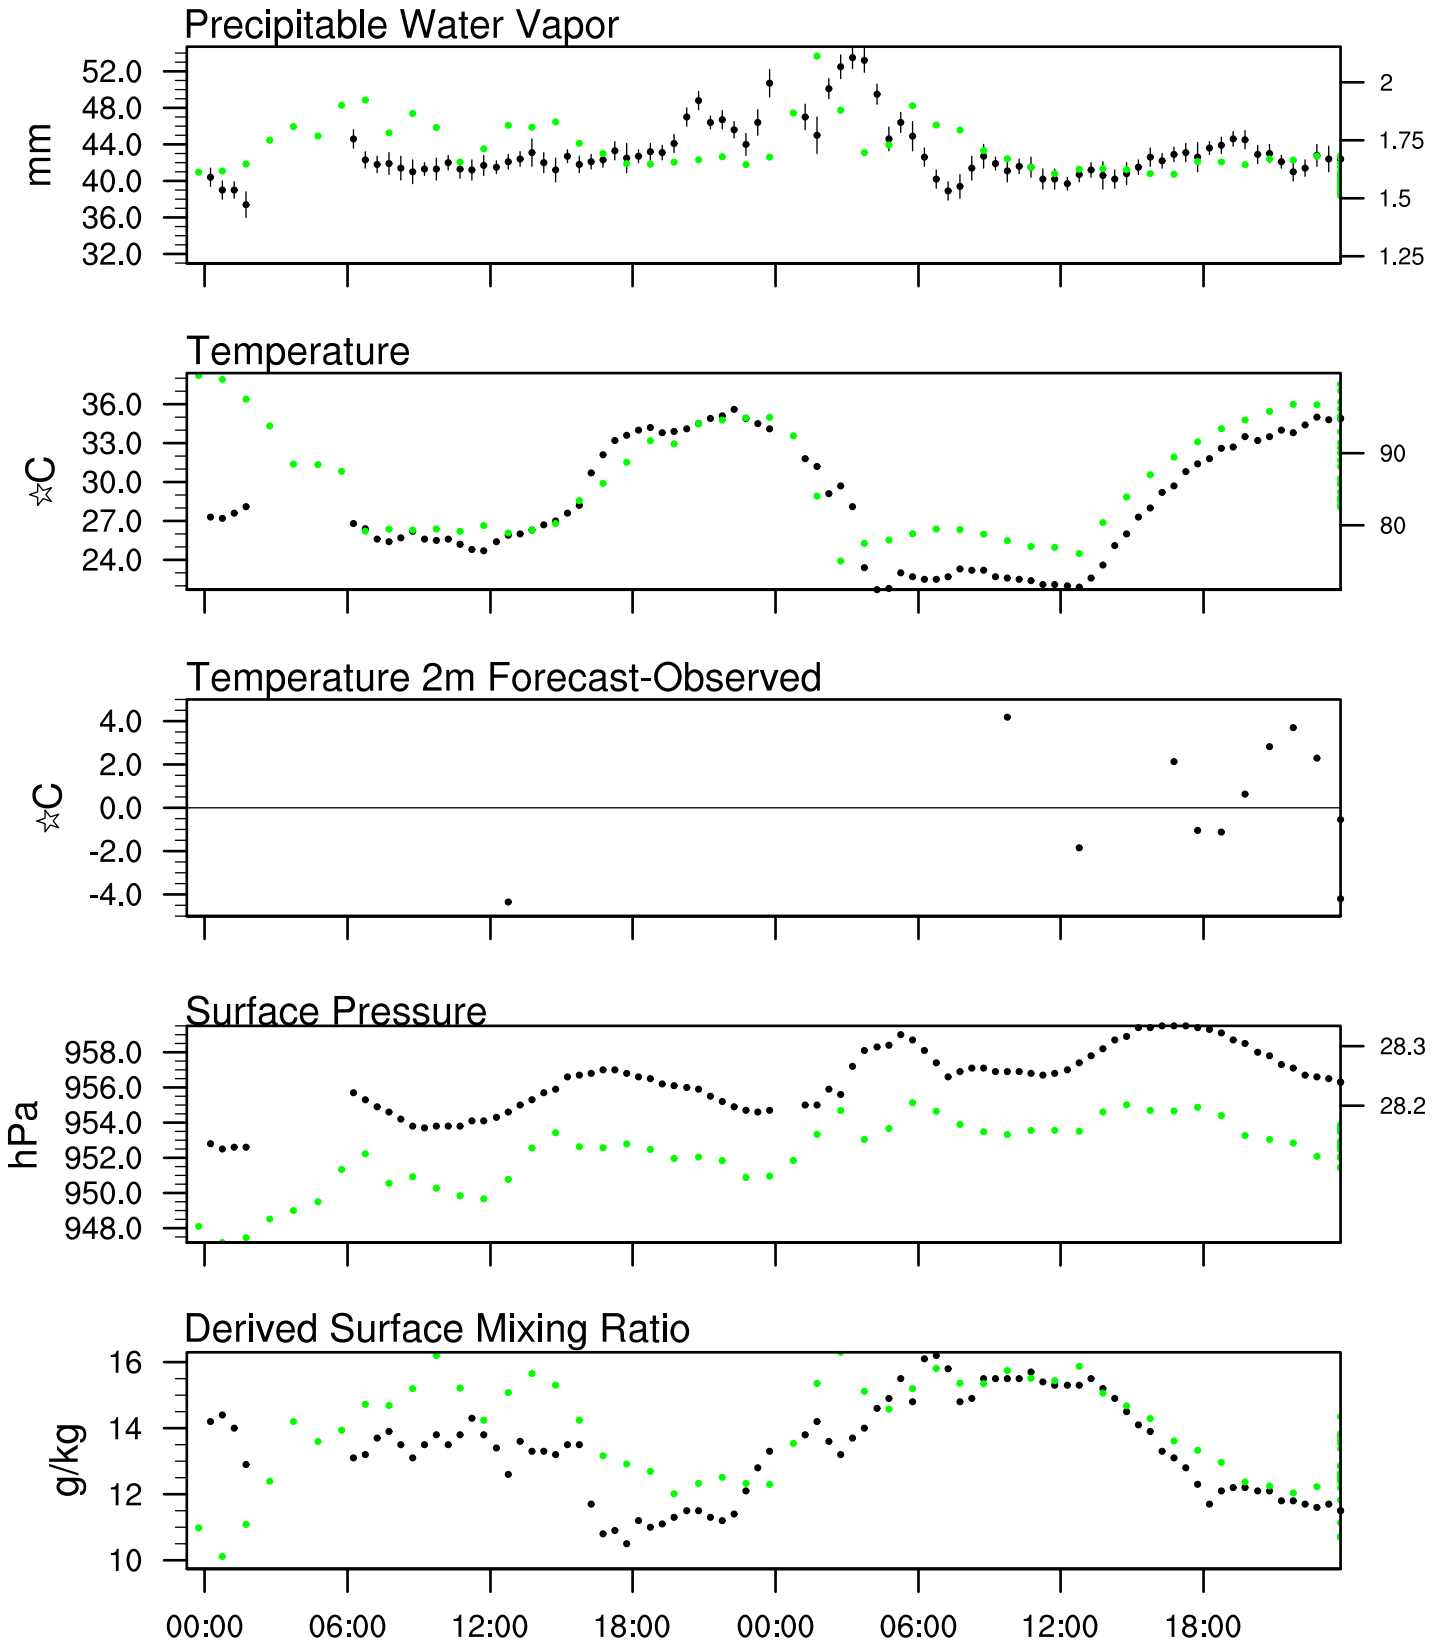

Organ Pipe, AZ

29 Jul 2021 23:45 UTC - 2 Aug 2021 12:15 UTC

Organ Pipe, AZ 29Jul 2021 23Z

Ptcl=685 Tlcl[C]=9 Shox=-1 Pwat[cm]=4 Cape[J]= 1489

Organ Pipe, AZ 30Jul 2021 11Z

Plcl=835 Tlcl[C]=16 Shox=-1 Pwat[cm]=4 Cape[J]= 889