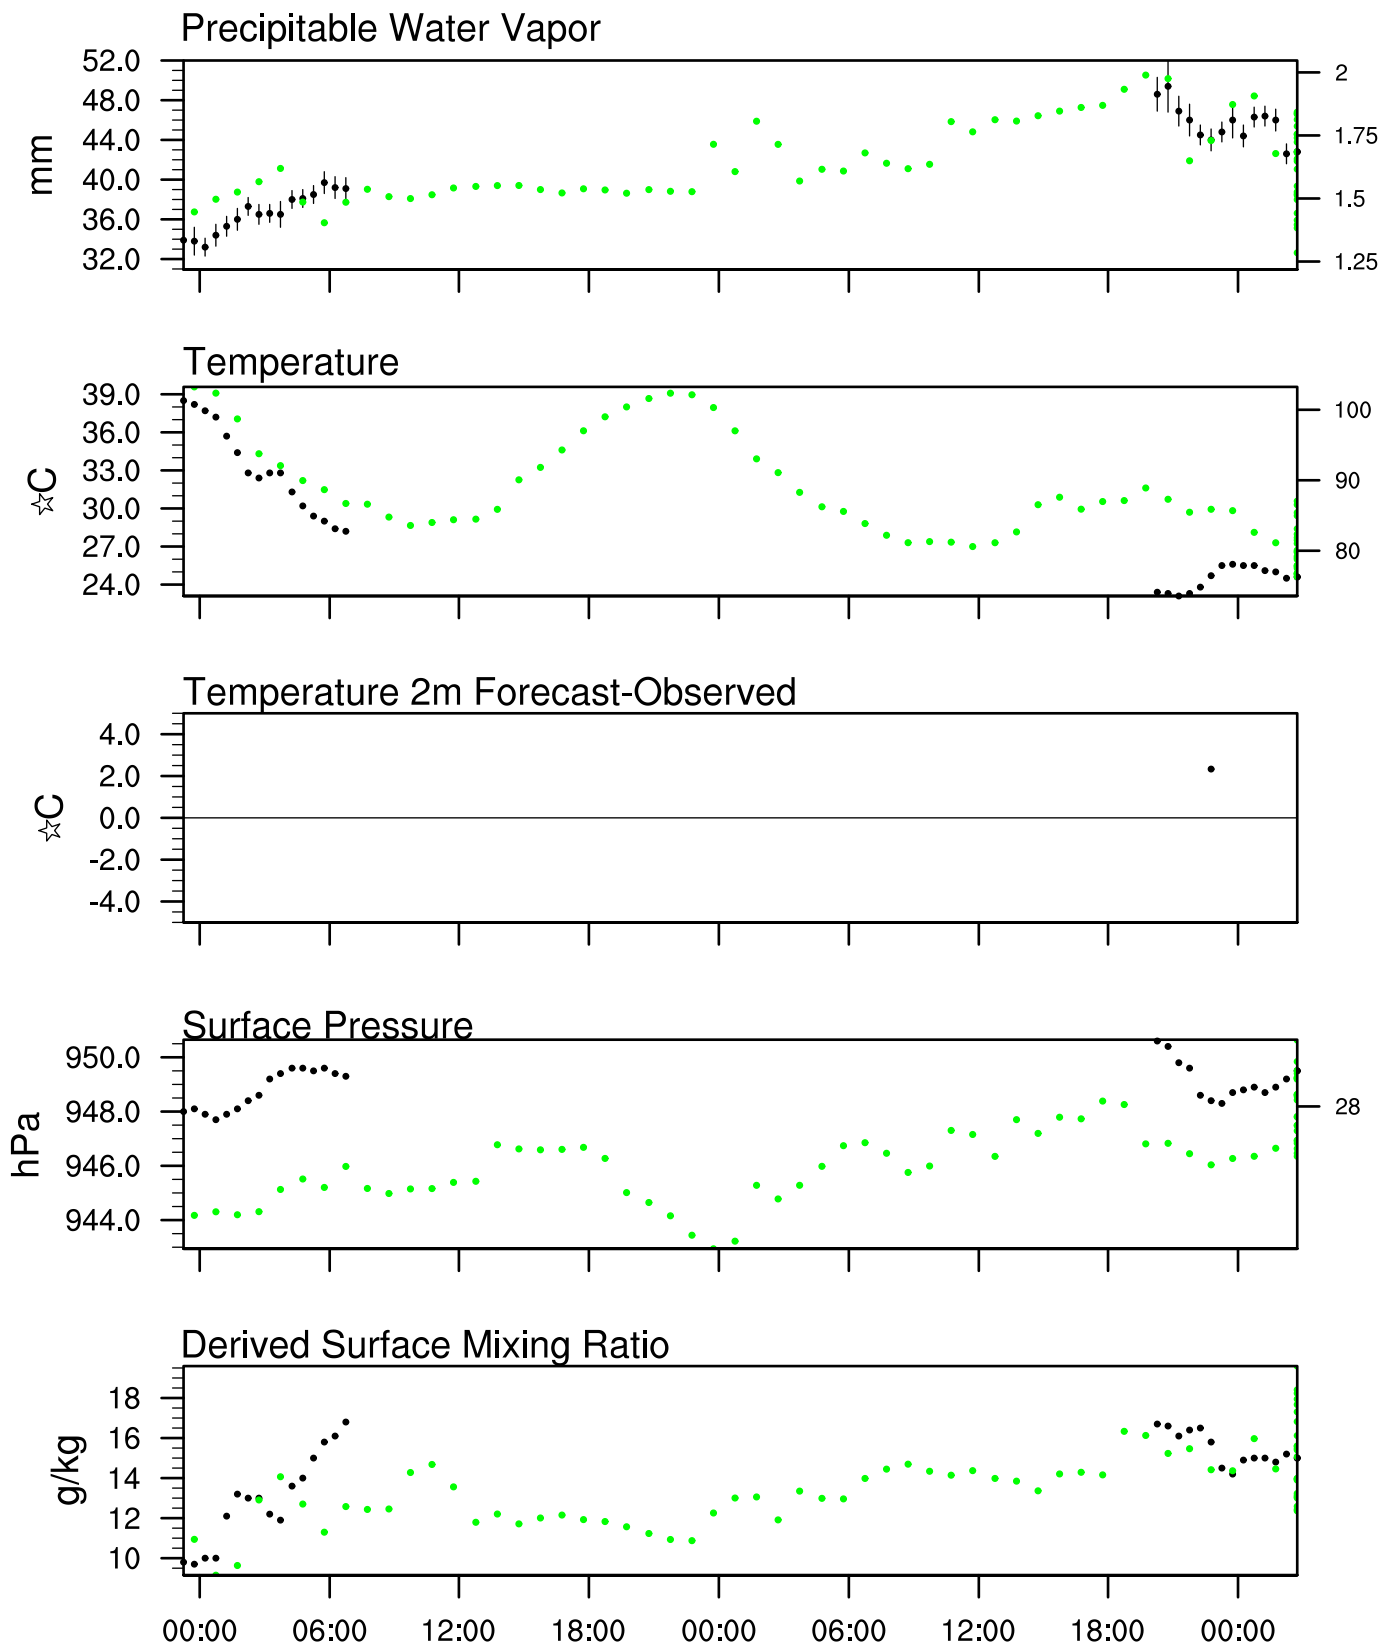

Organ Pipe, AZ

29 Aug 2021 23:45 UTC - 2 Sep 2021 12:15 UTC

Organ Pipe, AZ 29Aug 2021 23Z

Plcl=649 Tlcl[C]=6 Shox=0 Pwat[cm]=4 Cape[J]= 1281

Organ Pipe, AZ 30Aug 2021 11Z

Ptcl=798 Tlcl[C]=15 Shox=0 Pwat[cm]=4 Cape[J]= 792