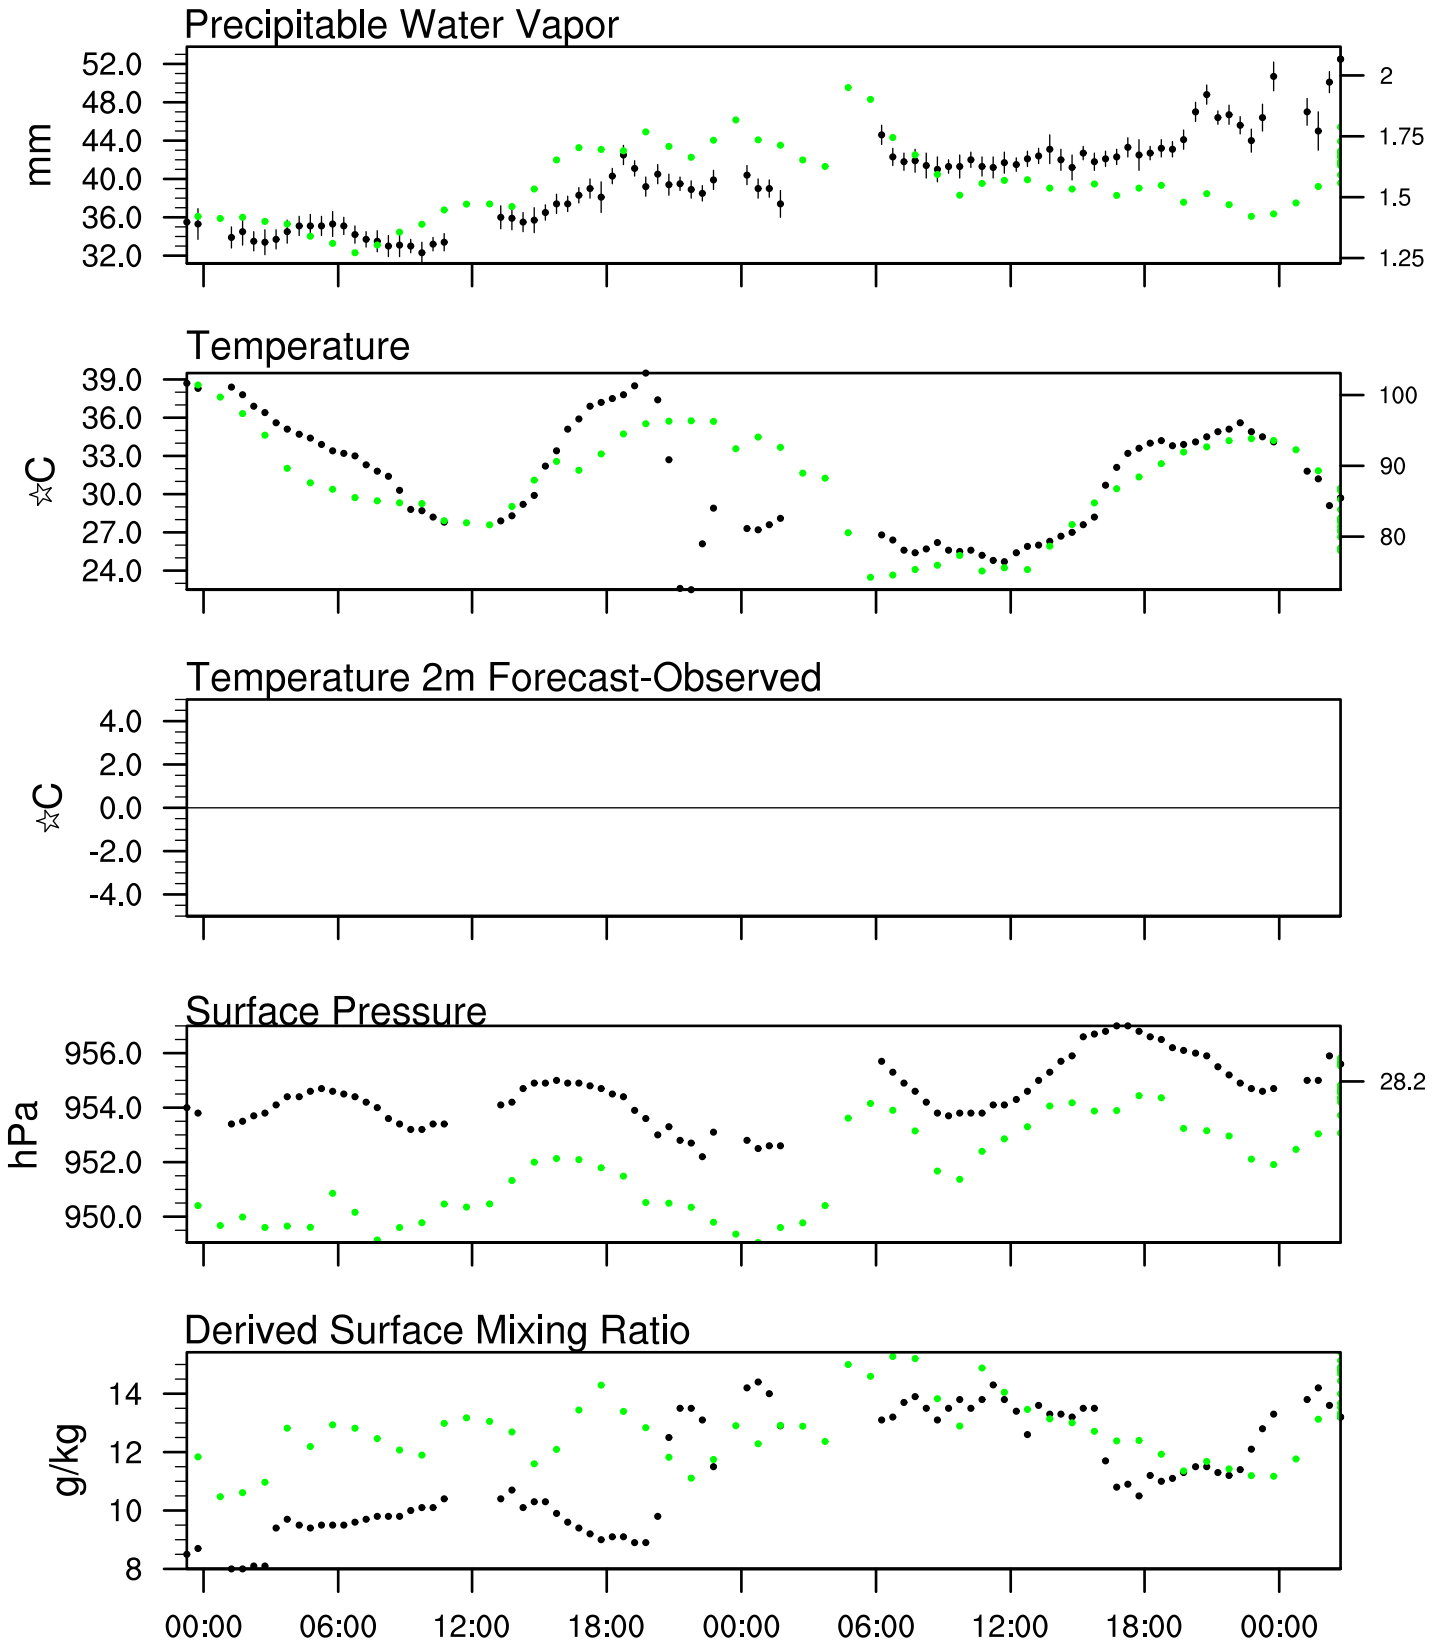

Organ Pipe, AZ

28 Jul 2021 23:45 UTC - 1 Aug 2021 12:15 UTC

Organ Pipe, AZ 28Jul 2021 23Z

Plcl=689 Tlcl[C]=9 Shox=-1 Pwat[cm]=4 Cape[J]= 1632

Organ Pipe, AZ 29Jul 2021 11Z

Ptcl=809 Tlcl[C]=15 Shox=-2 Pwat[cm]=4 Cape[J]= 760