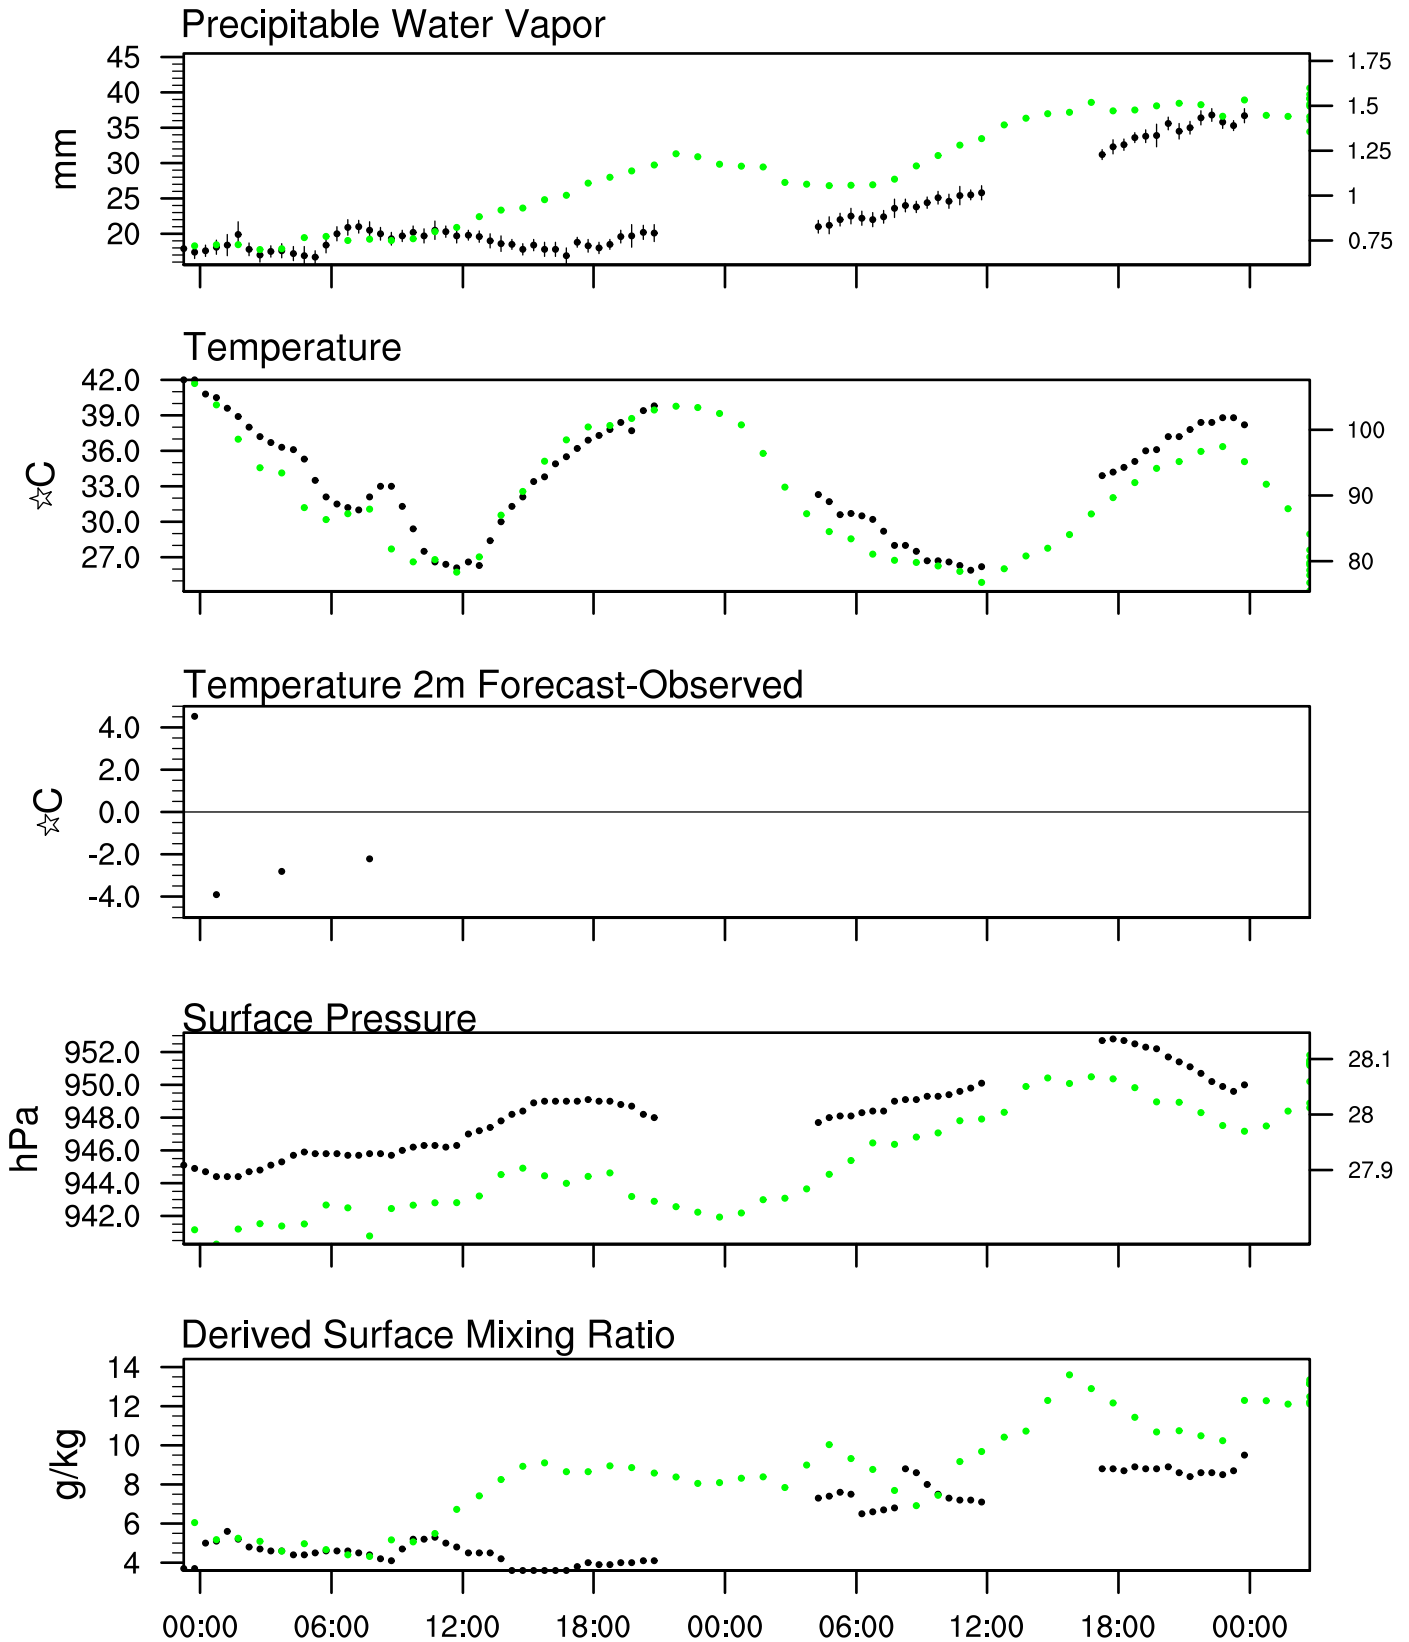

Organ Pipe, AZ

27 Jun 2021 23:45 UTC - 1 Jul 2021 12:15 UTC

Organ Pipe, AZ 27Jun 2021 23Z

Plcl=576 Tlcl[C]=-2 Shox=4 Pwat[cm]=2 Cape[J]= 404

Organ Pipe, AZ 28Jun 2021 11Z

Plcl=707 Tlcl[C]=3 Shox=5 Pwat[cm]=2 Cape[J]= 0