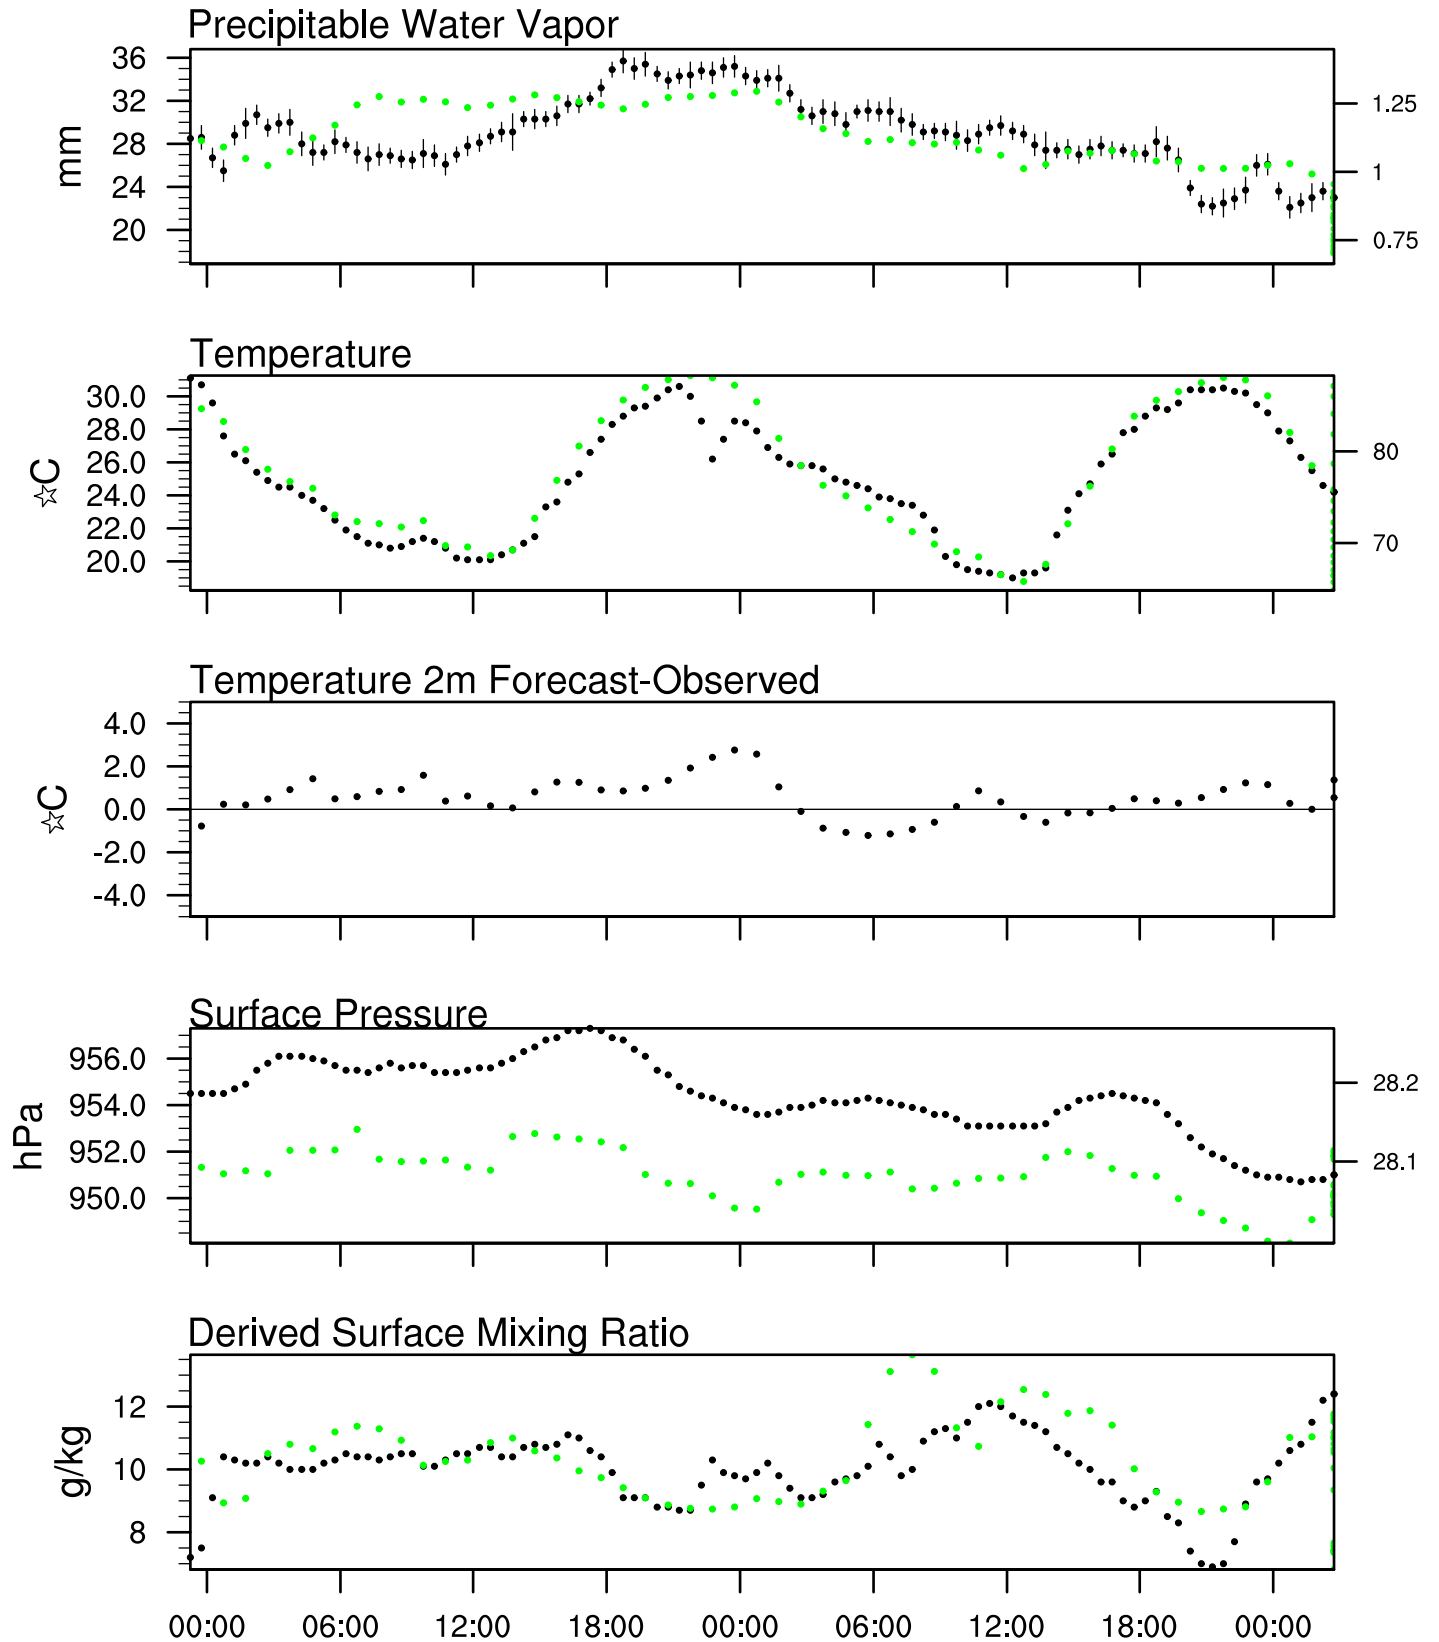

Organ Pipe, AZ

26 Sep 2021 23:45 UTC - 30 Sep 2021 12:15 UTC

Organ Pipe, AZ 26Sep 2021 23Z

Plcl=741 Tlcl[C]=7 Shox=1 Pwat[cm]=3 Cape[J]= 320

Organ Pipe, AZ 27Sep 2021 11Z

Ptcl=847 Tlcl[C]=12 Shox=2 Pwat[cm]=3 Cape[J]= 0