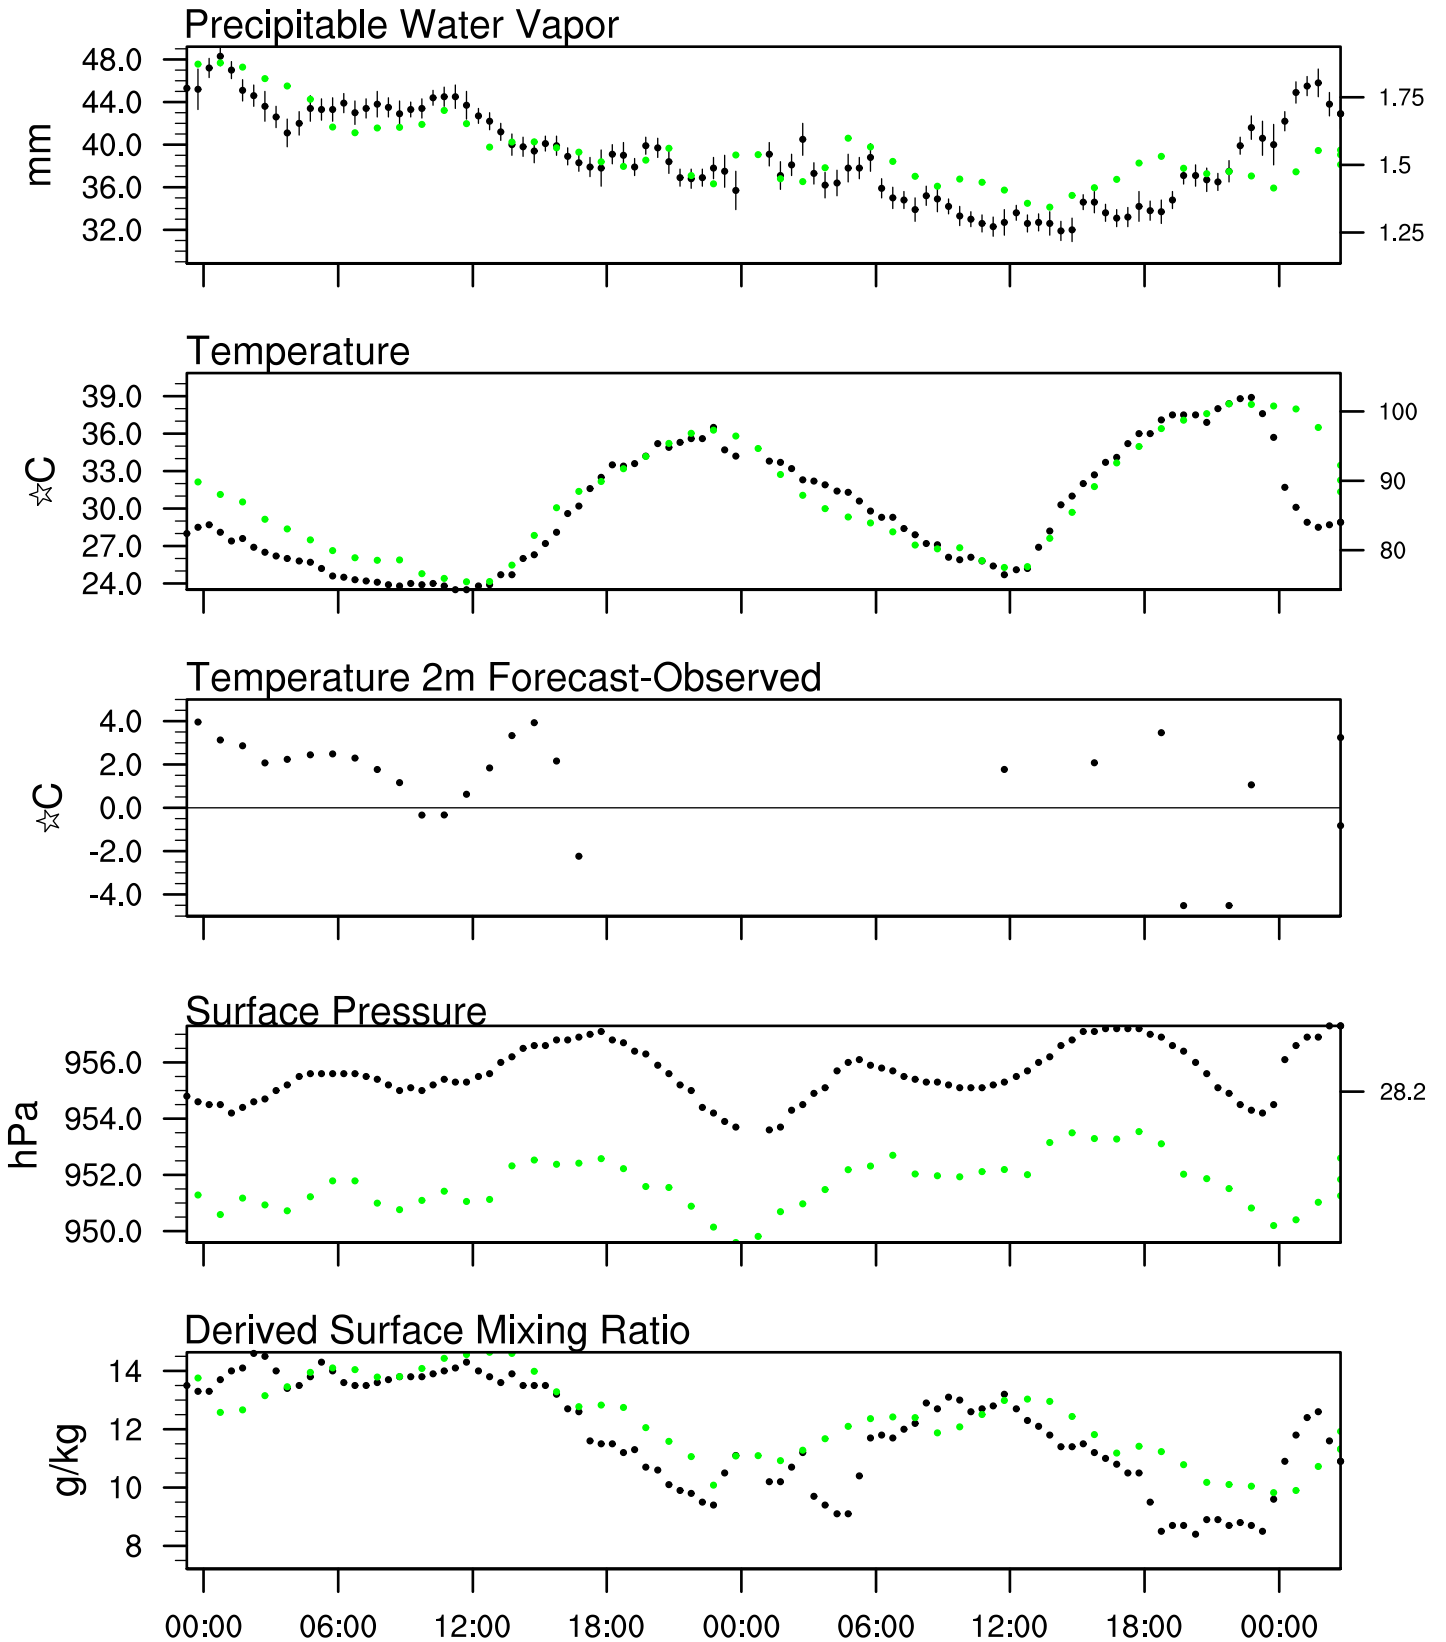

# Organ Pipe, AZ

25 Jul 2021 23:45 UTC - 29 Jul 2021 12:15 UTC