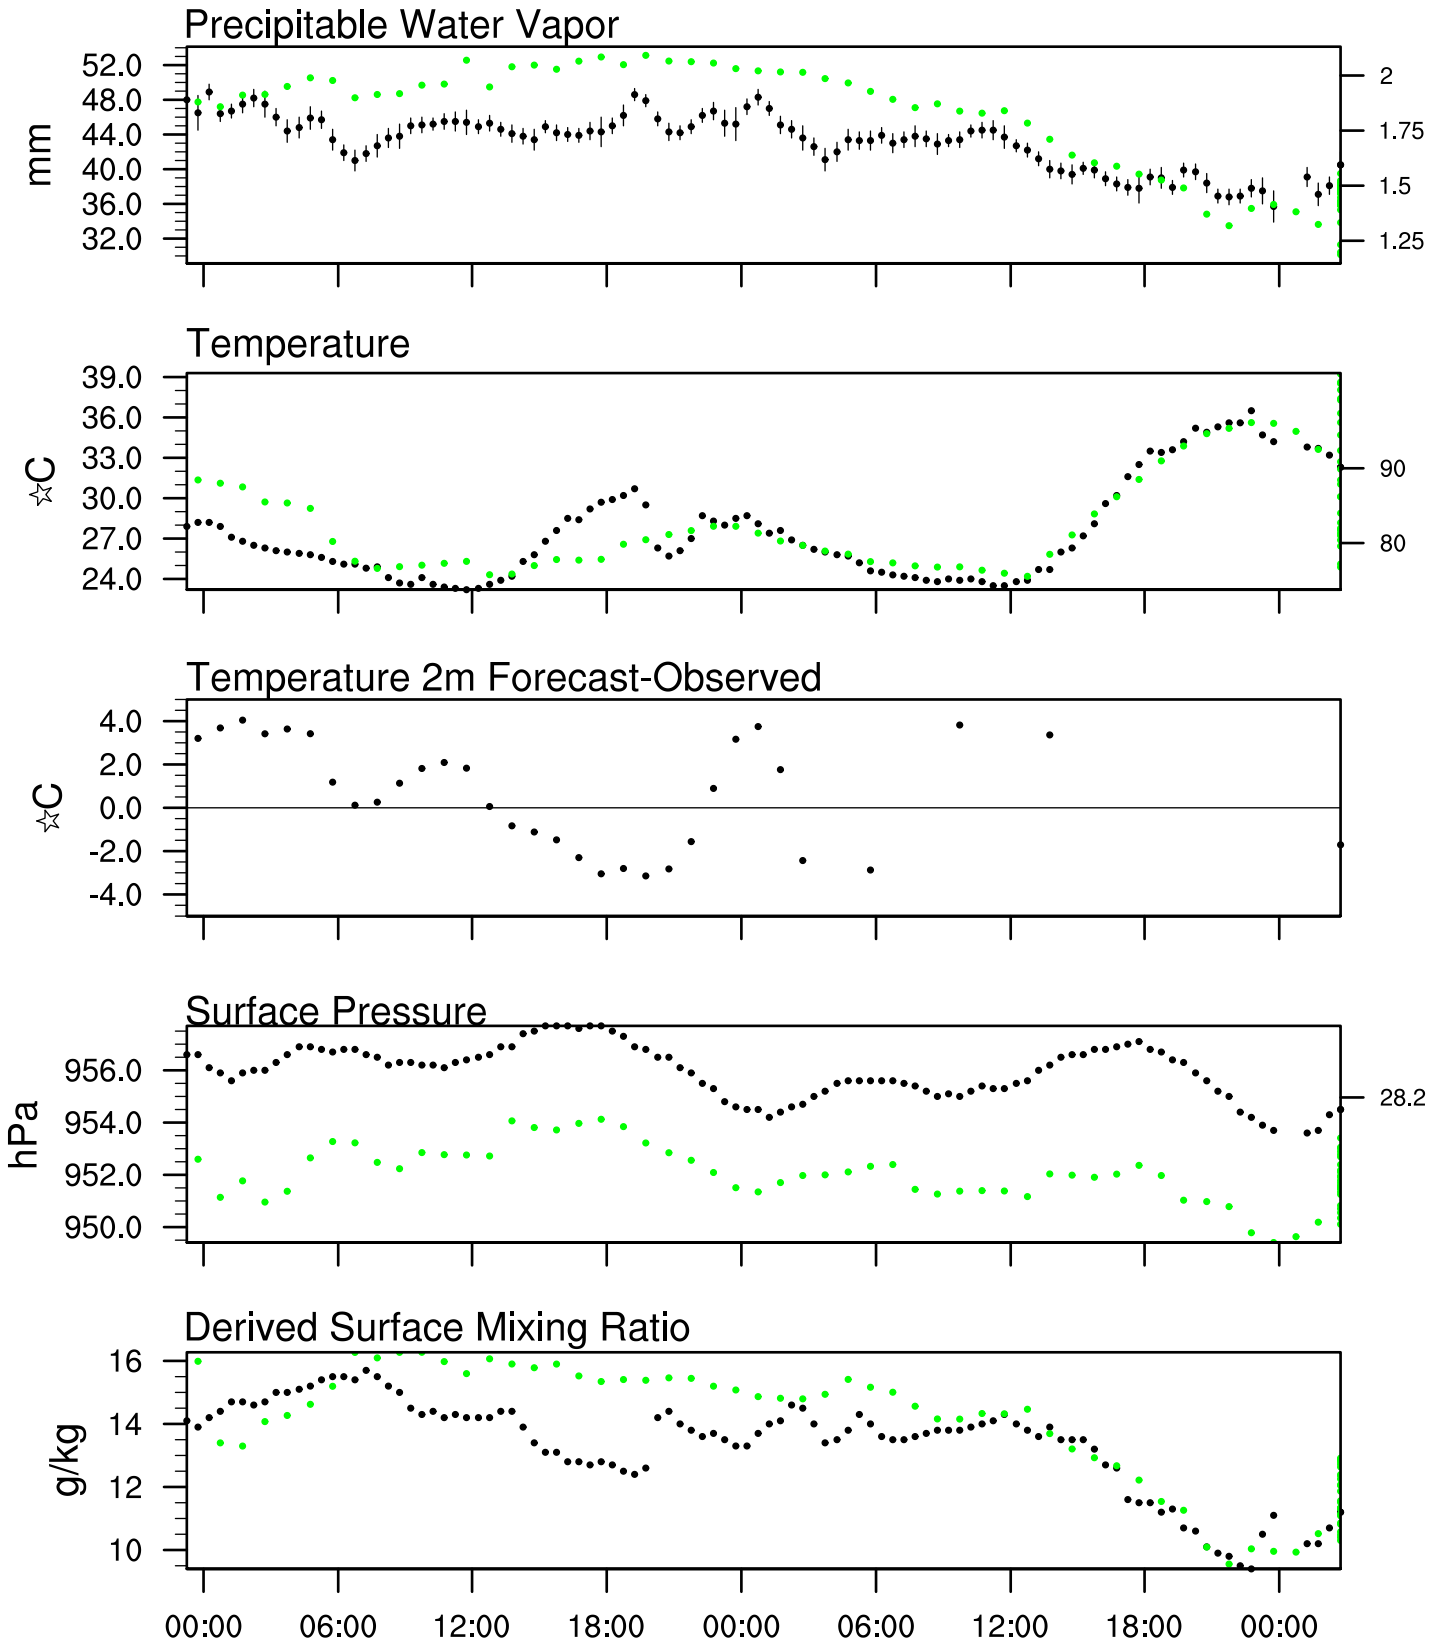

Organ Pipe, AZ

24 Jul 2021 23:45 UTC - 28 Jul 2021 12:15 UTC

Organ Pipe, AZ 24Jul 2021 23Z

Plcl=811 Tlcl[C]=16 Shox=0 Pwat[cm]=5 Cape[J]= 1860

Organ Pipe, AZ 25Jul 2021 11Z

Plcl=881 Tlcl[C]=19 Shox=0 Pwat[cm]=5 Cape[J]= 1275