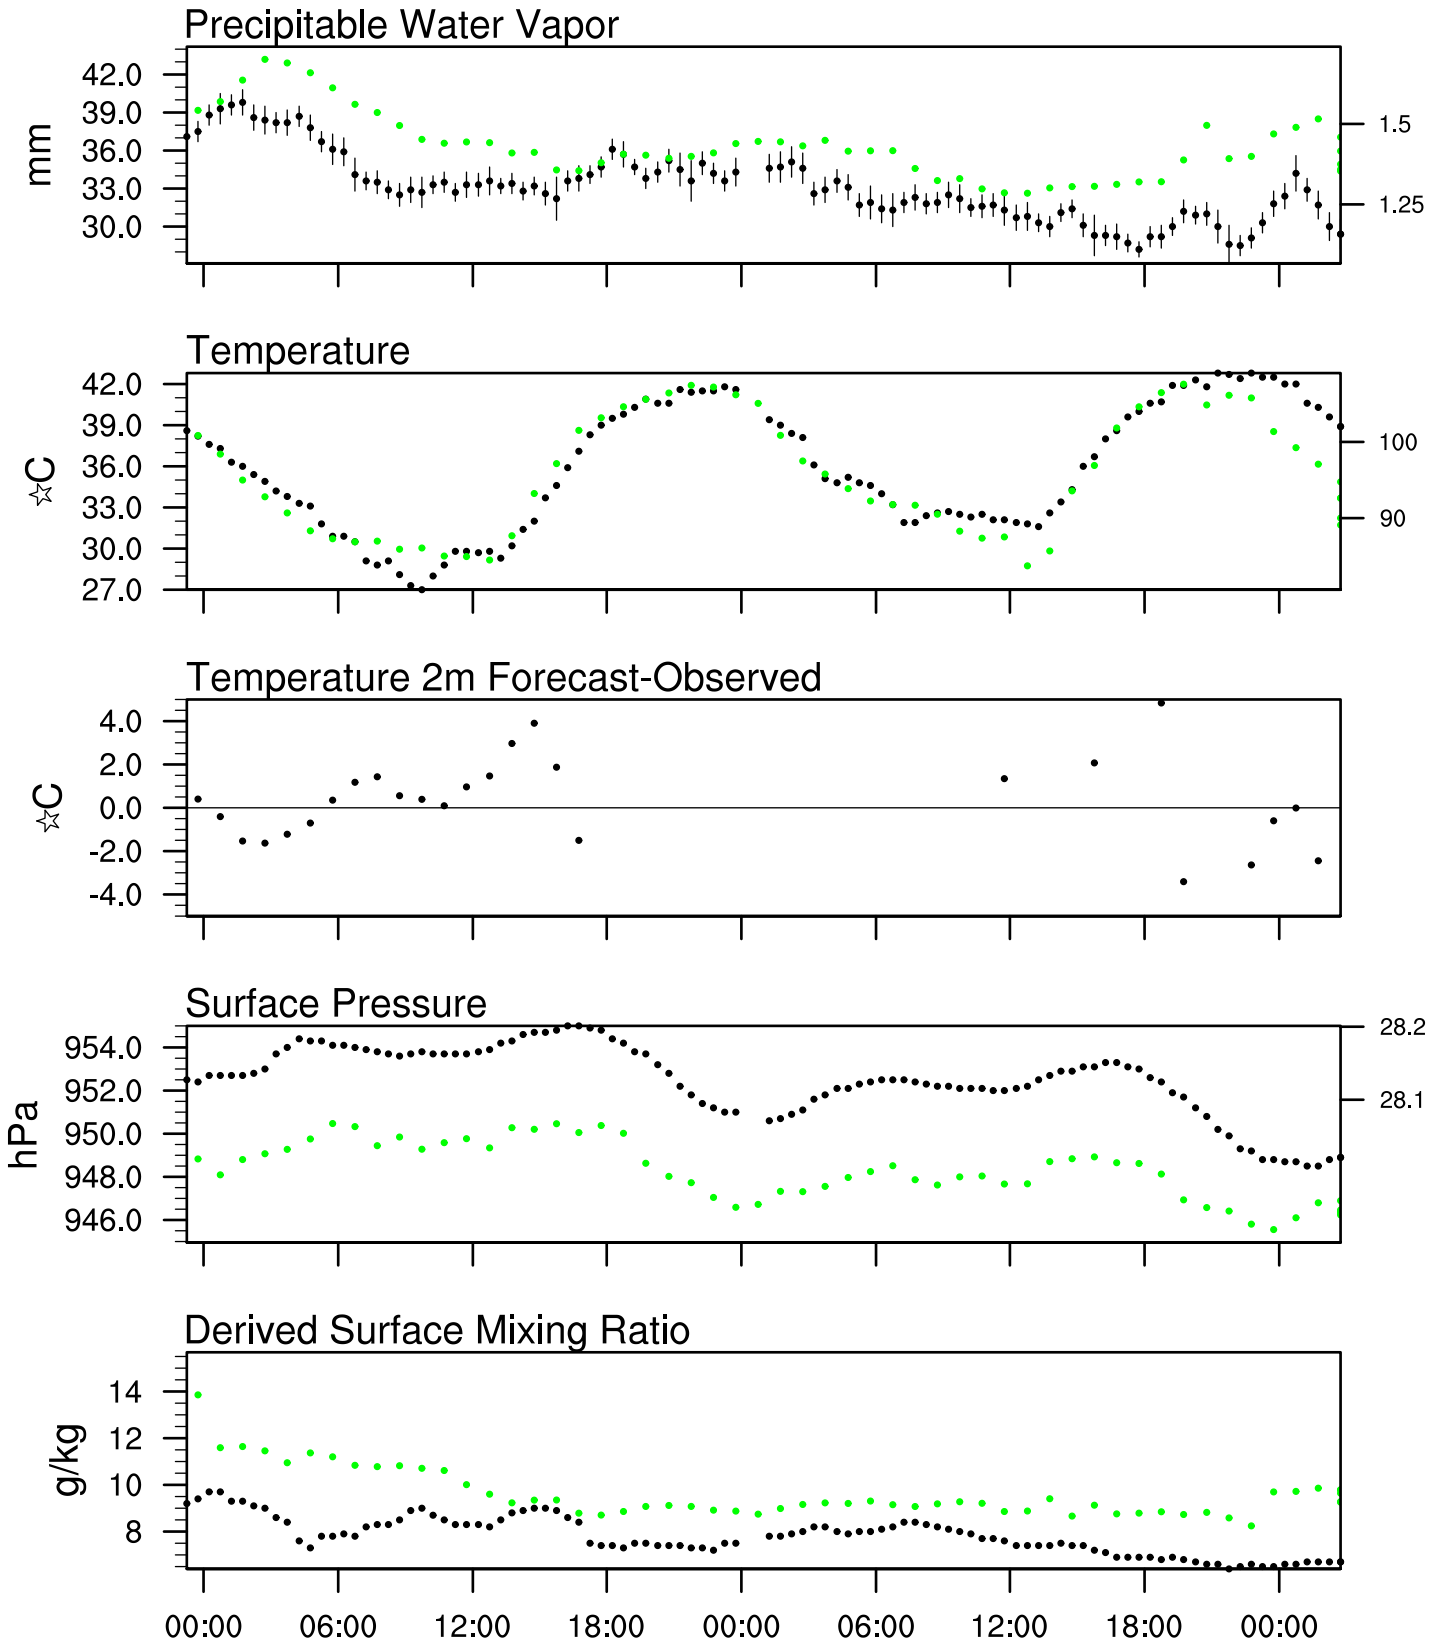

Organ Pipe, AZ

24 Aug 2021 23:45 UTC - 28 Aug 2021 12:15 UTC

Organ Pipe, AZ 24Aug 2021 23Z

Plcl=709 Tlcl[C]=12 Shox=-2 Pwat[cm]=4 Cape[J]= 1889

Organ Pipe, AZ 25Aug 2021 11Z

Ptcl=748 Tlcl[C]=9 Shox=0 Pwat[cm]=4 Cape[J]= 0