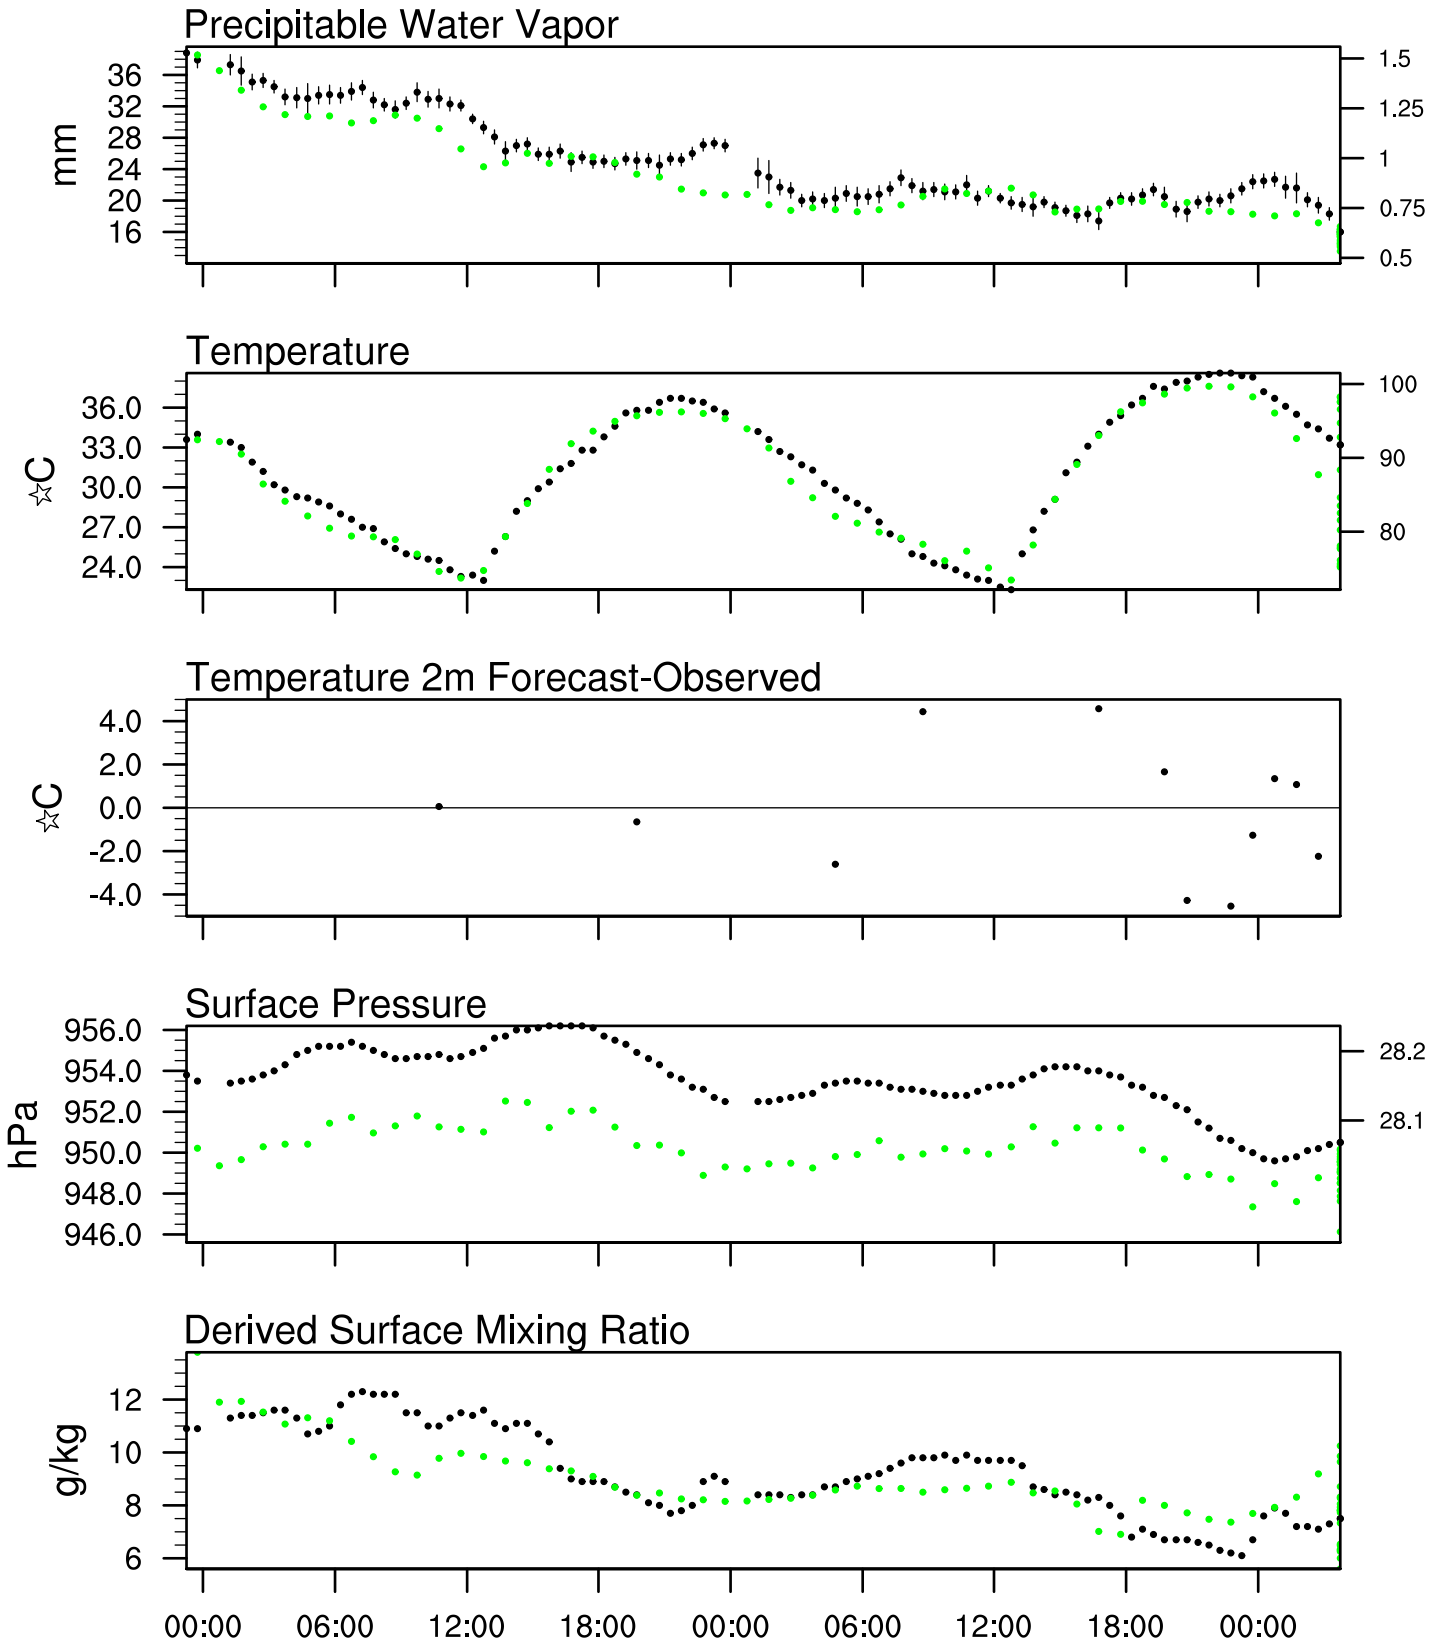

Organ Pipe, AZ

23 Jun 2021 23:45 UTC - 27 Jun 2021 12:15 UTC

Organ Pipe, AZ 23Jun 2021 23Z

Plcl=754 Tlcl[C]=13 Shox=-1 Pwat[cm]=4 Cape[J]= 1385

Organ Pipe, AZ 24Jun 2021 11Z

Ptcl=809 Tlcl[C]=10 Shox=0 Pwat[cm]=3 Cape[J]= 0