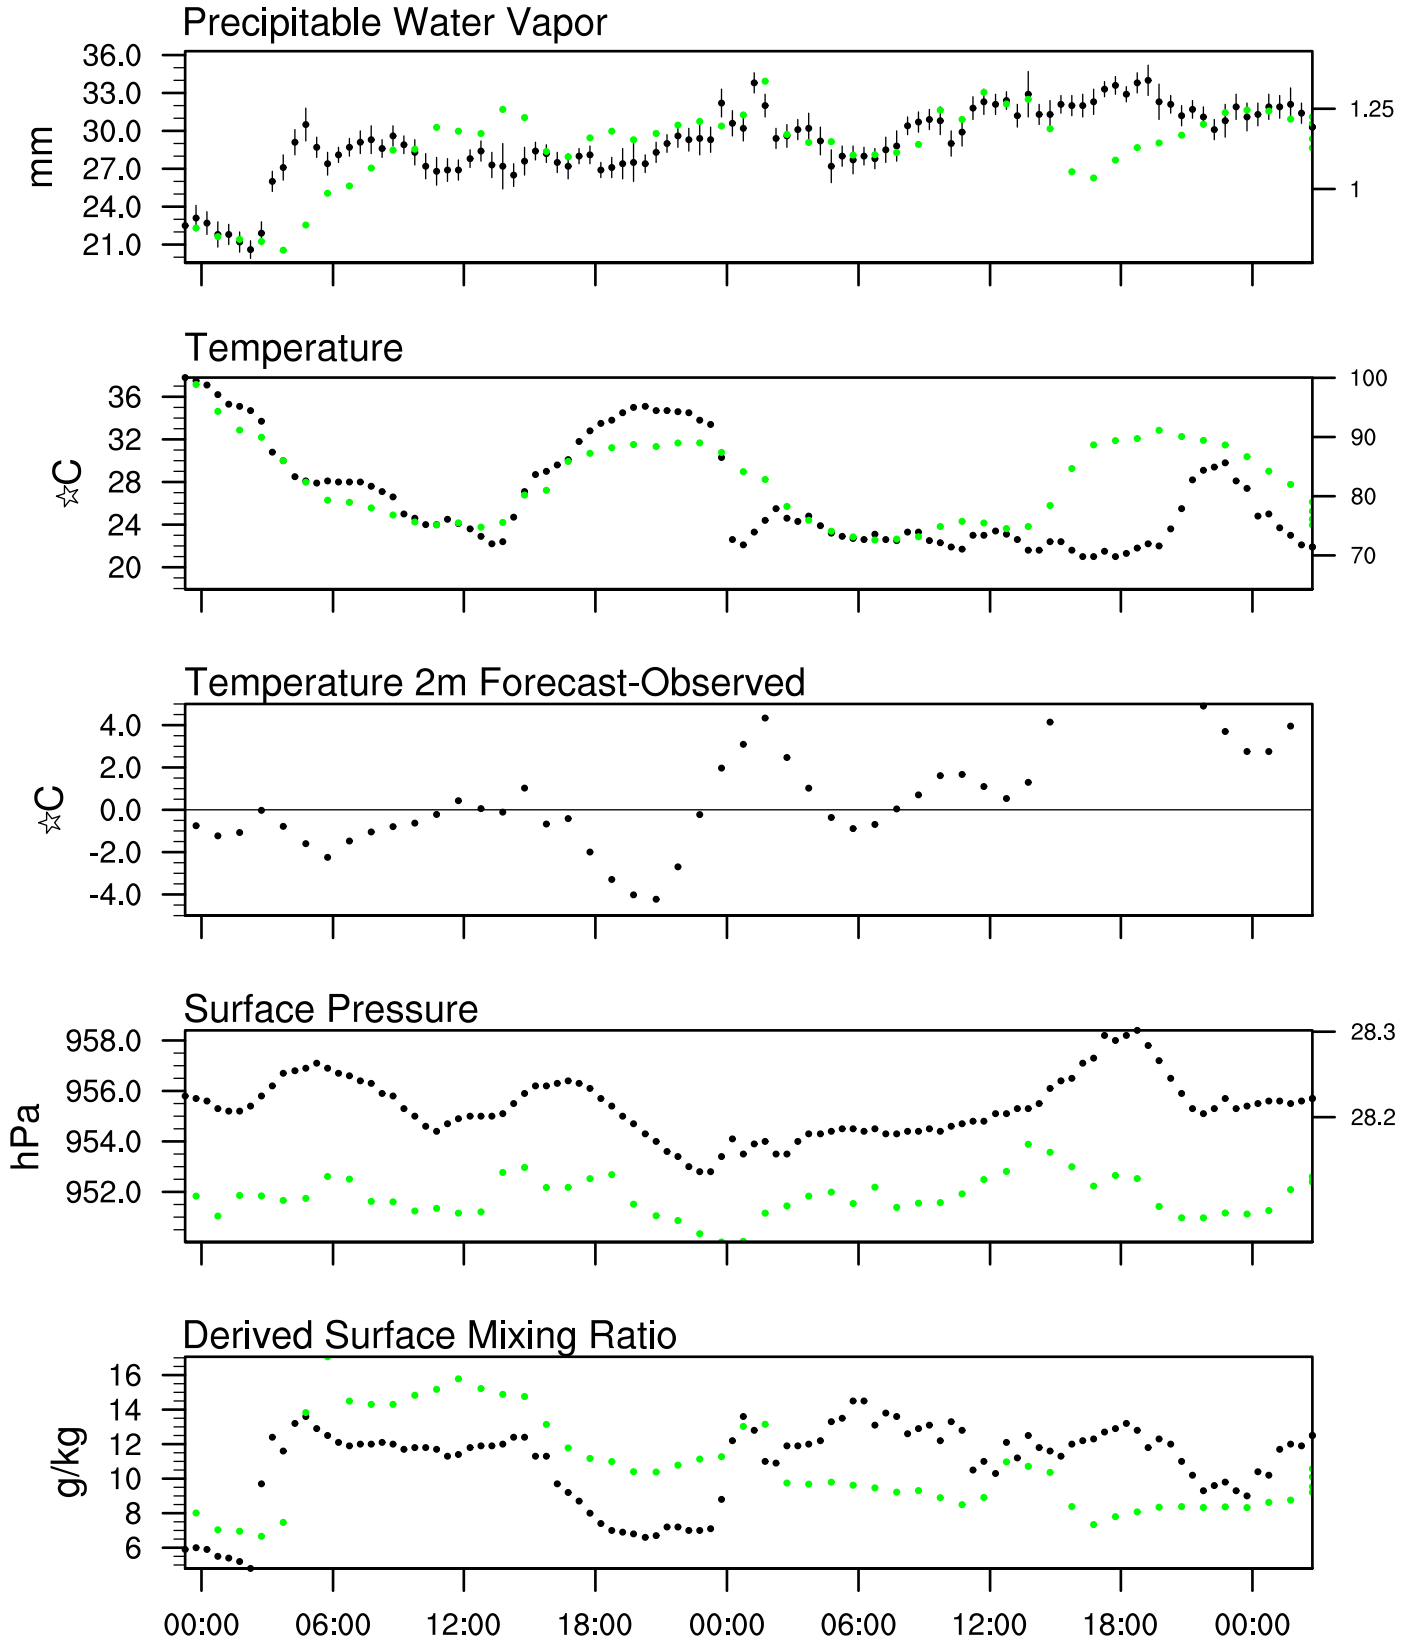

Organ Pipe, AZ

22 Sep 2021 23:45 UTC - 26 Sep 2021 12:15 UTC

Organ Pipe, AZ 22Sep 2021 23Z

Plcl=653 Tlcl[C]=3 Shox=2 Pwat[cm]=2 Cape[J]= 688

Organ Pipe, AZ 23Sep 2021 11Z

Plcl=884 Tlcl[C]=19 Shox=4 Pwat[cm]=3 Cape[J]= 2521