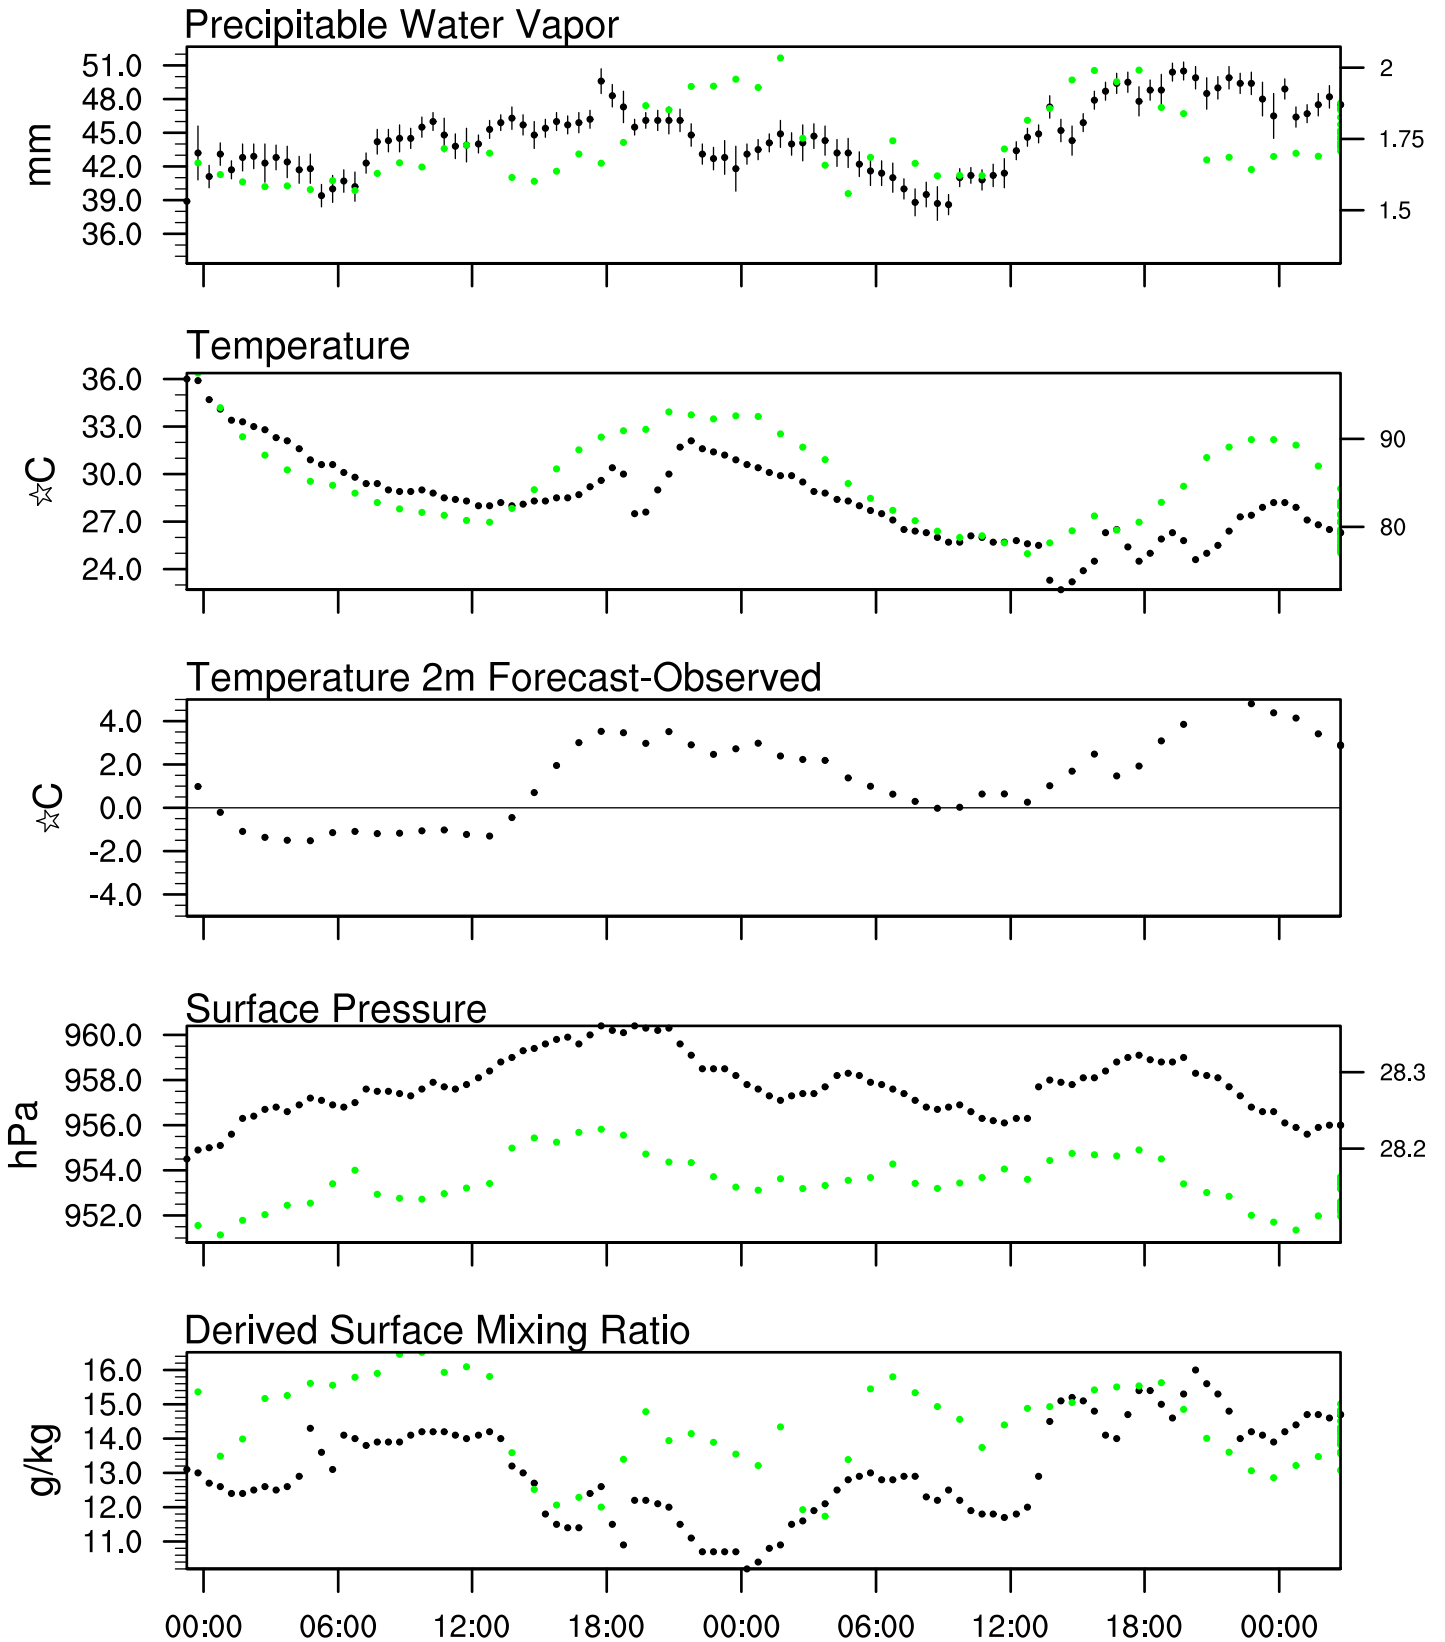

Organ Pipe, AZ

22 Jul 2021 23:45 UTC - 26 Jul 2021 12:15 UTC

Organ Pipe, AZ 22Jul 2021 23Z

Plcl=757 Tlcl[C]=14 Shox=-1 Pwat[cm]=4 Cape[J]= 2654

Organ Pipe, AZ 23Jul 2021 11Z

Plcl=865 Tlcl[C]=19 Shox=1 Pwat[cm]=4 Cape[J]= 2036