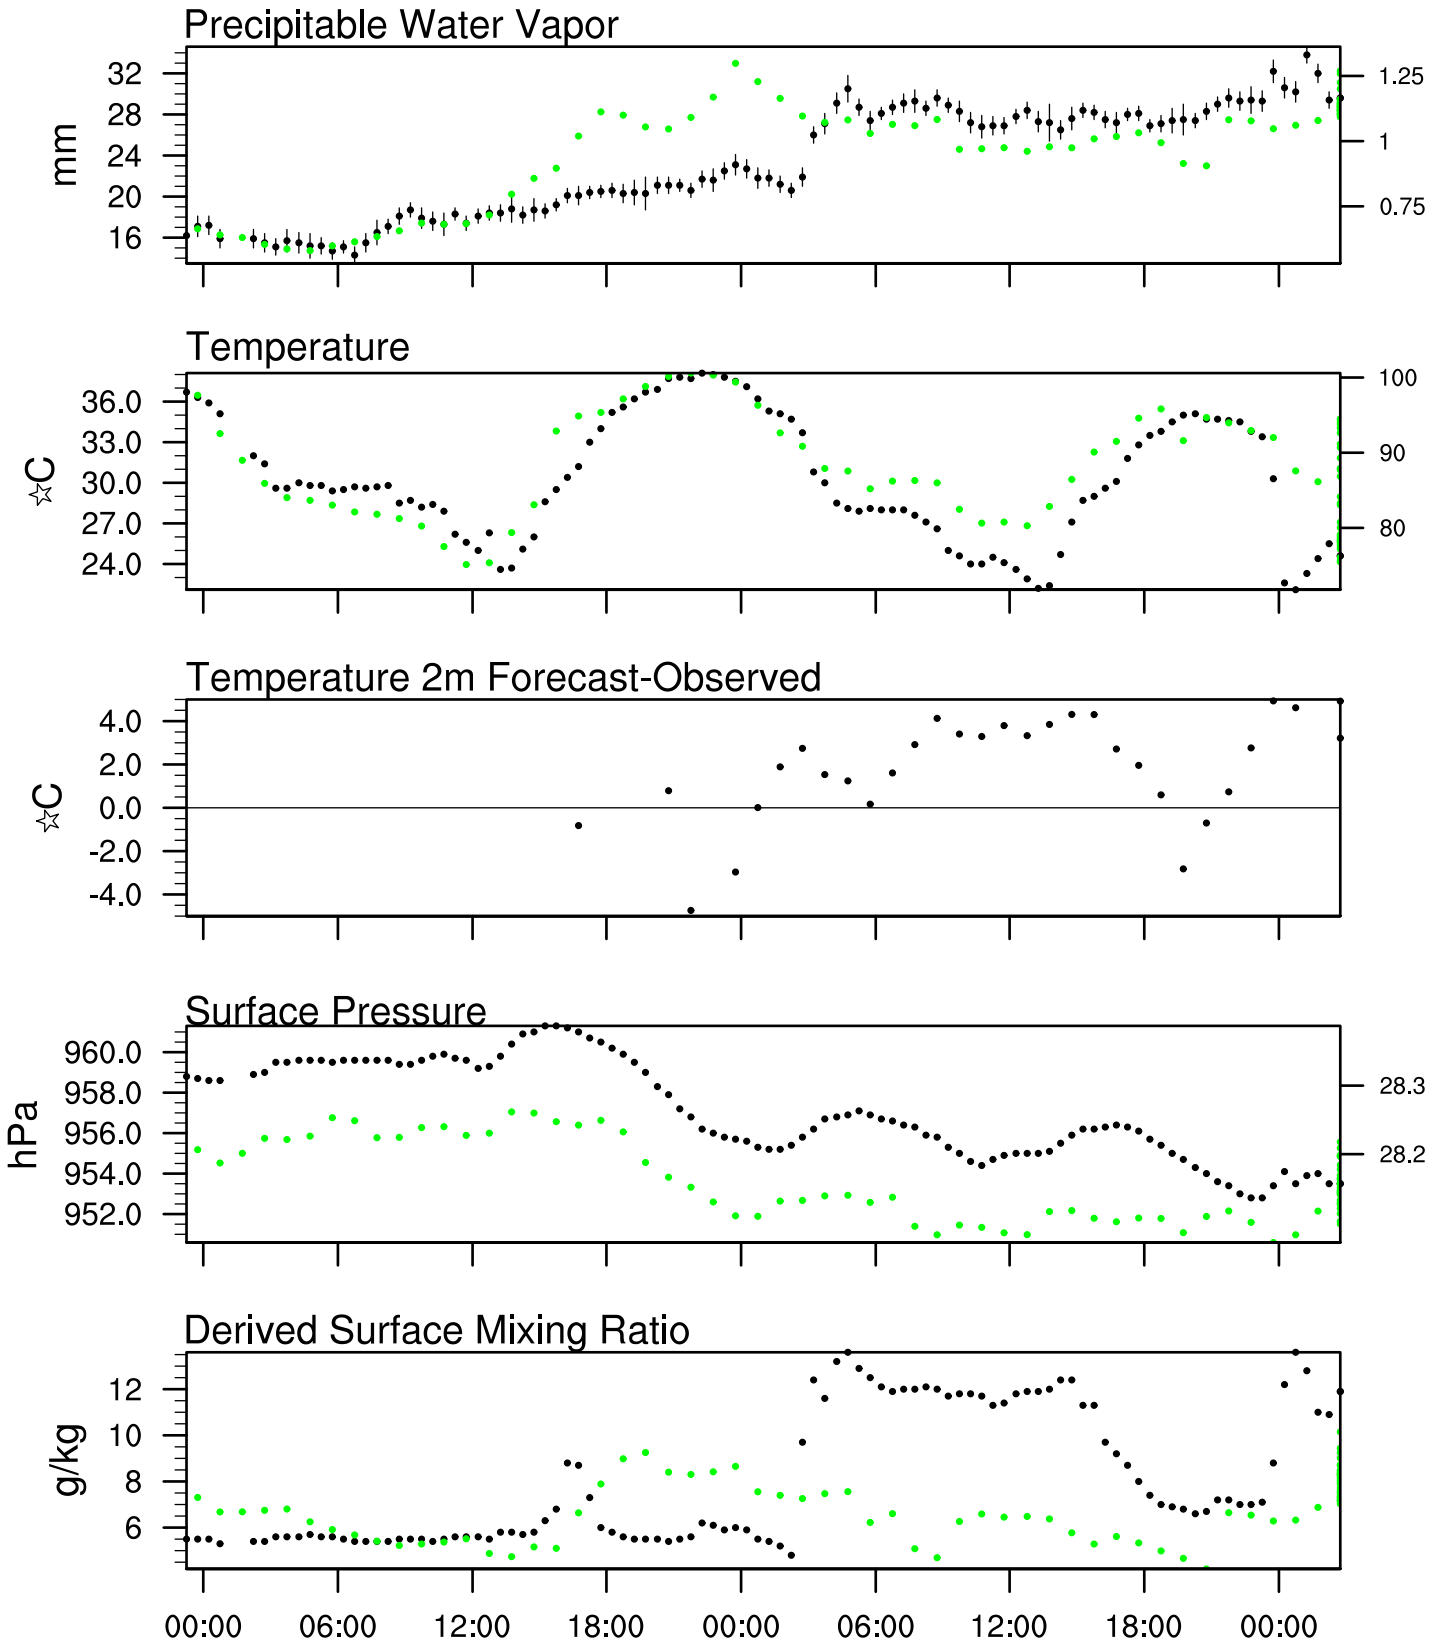

Organ Pipe, AZ

21 Sep 2021 23:45 UTC - 25 Sep 2021 12:15 UTC

Organ Pipe, AZ 21Sep 2021 23Z

Plcl=648 Tlcl[C]=2 Shox=4 Pwat[cm]=2 Cape[J]= 144

Organ Pipe, AZ 22Sep 2021 11Z

Plcl=701 Tlcl[C]=0 Shox=7 Pwat[cm]=2 Cape[J]= 0